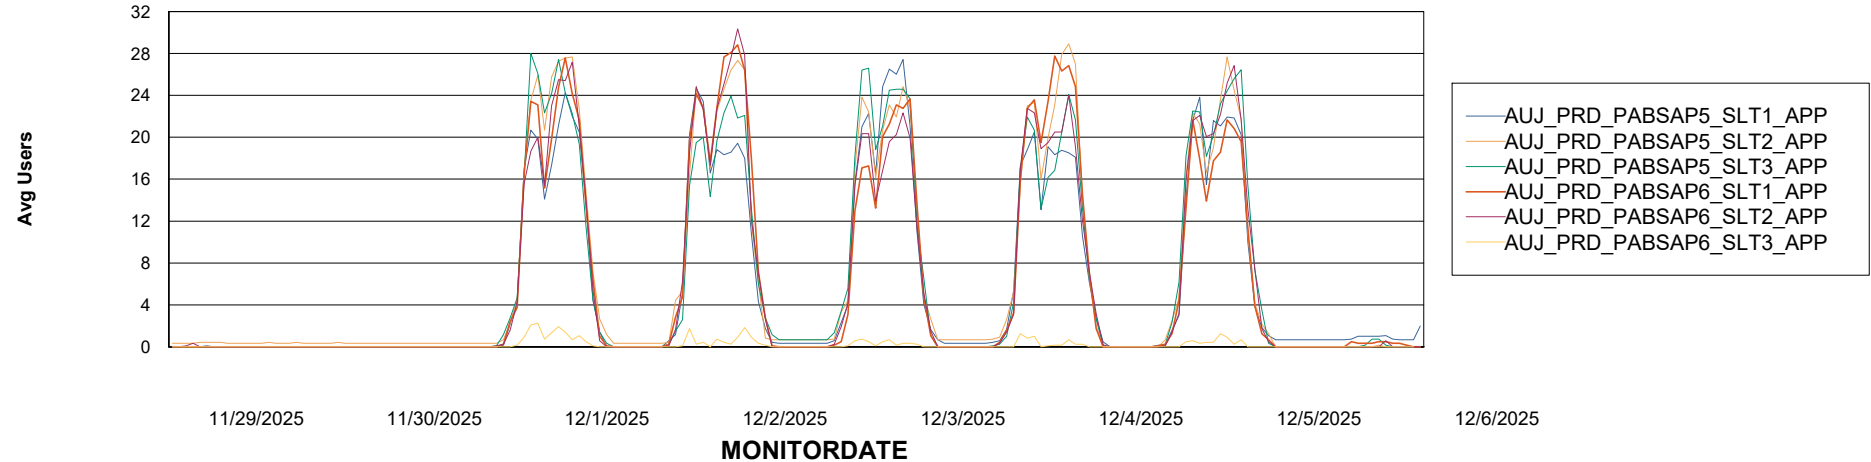

Avg users per day per ABS server