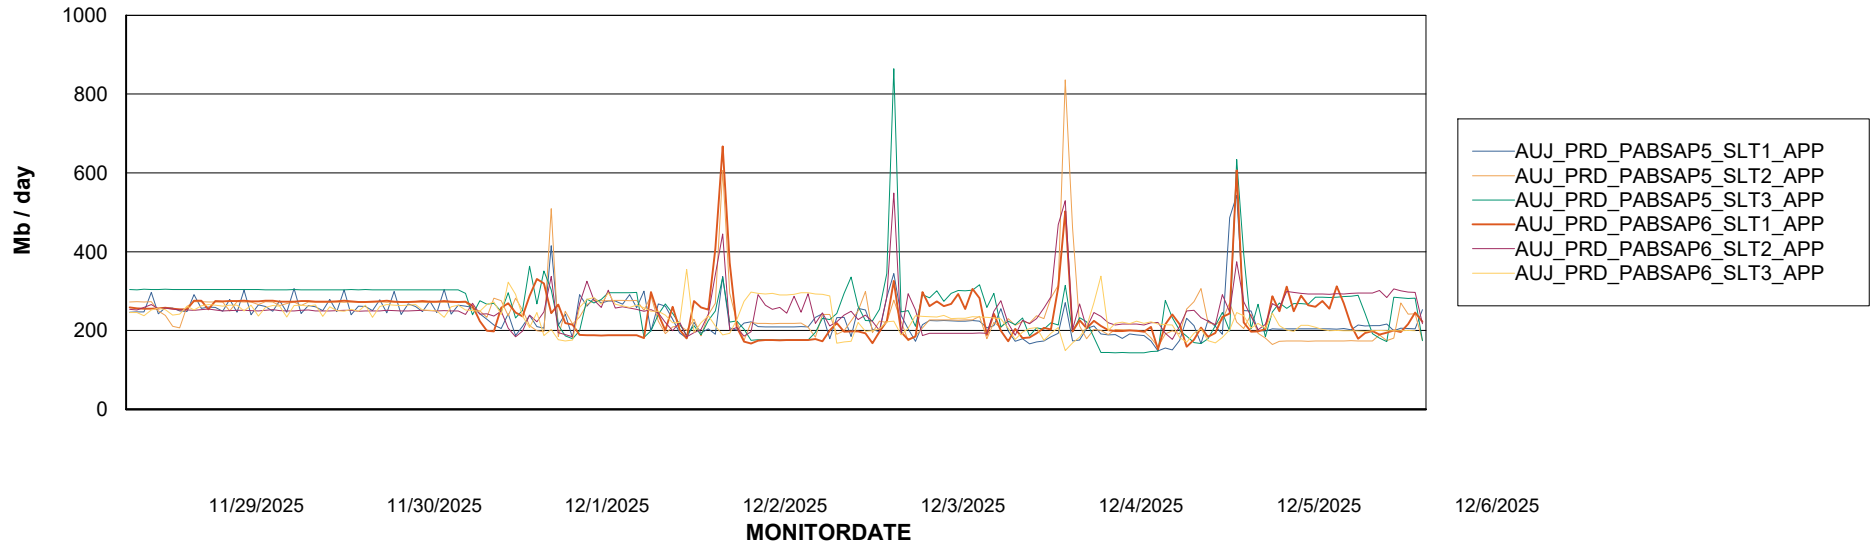

ABSSolute Application Server Services

Avg memory used per ABS Server Service