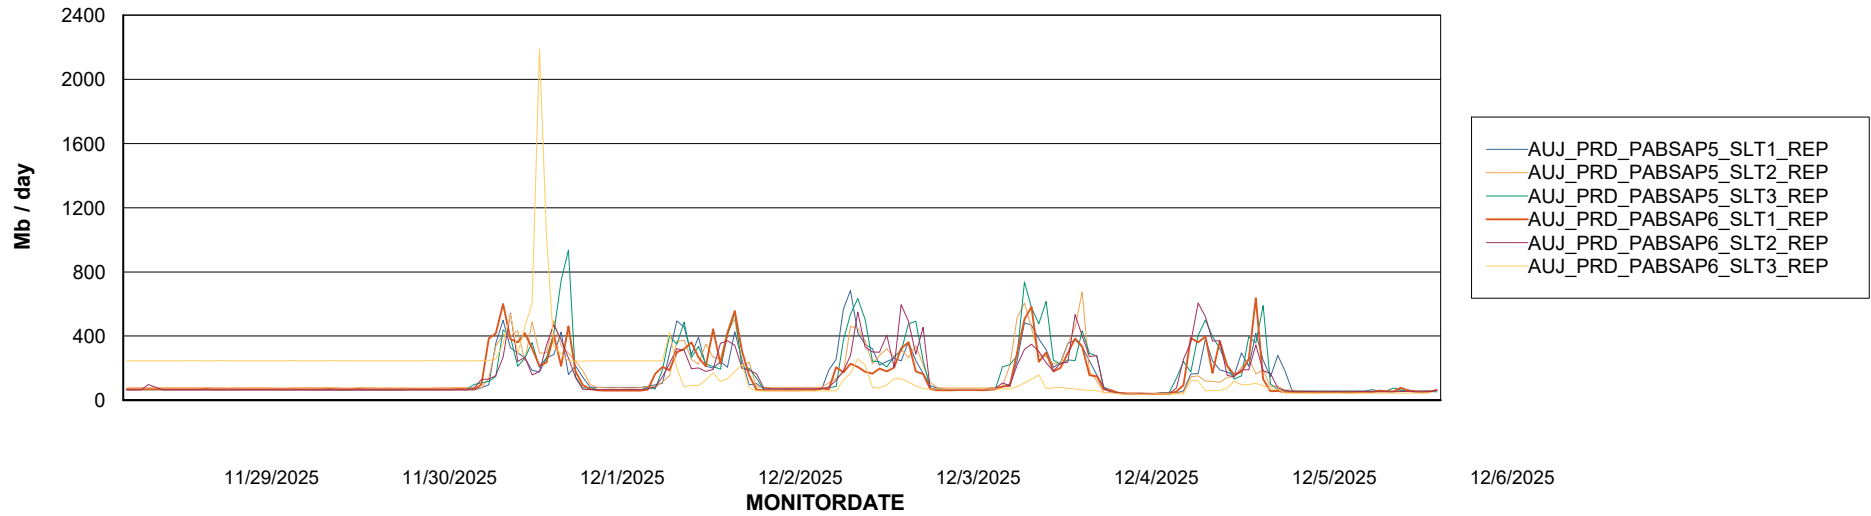

ABSSolute Application ReportServer Services

Avg memory used per ReportServer Service