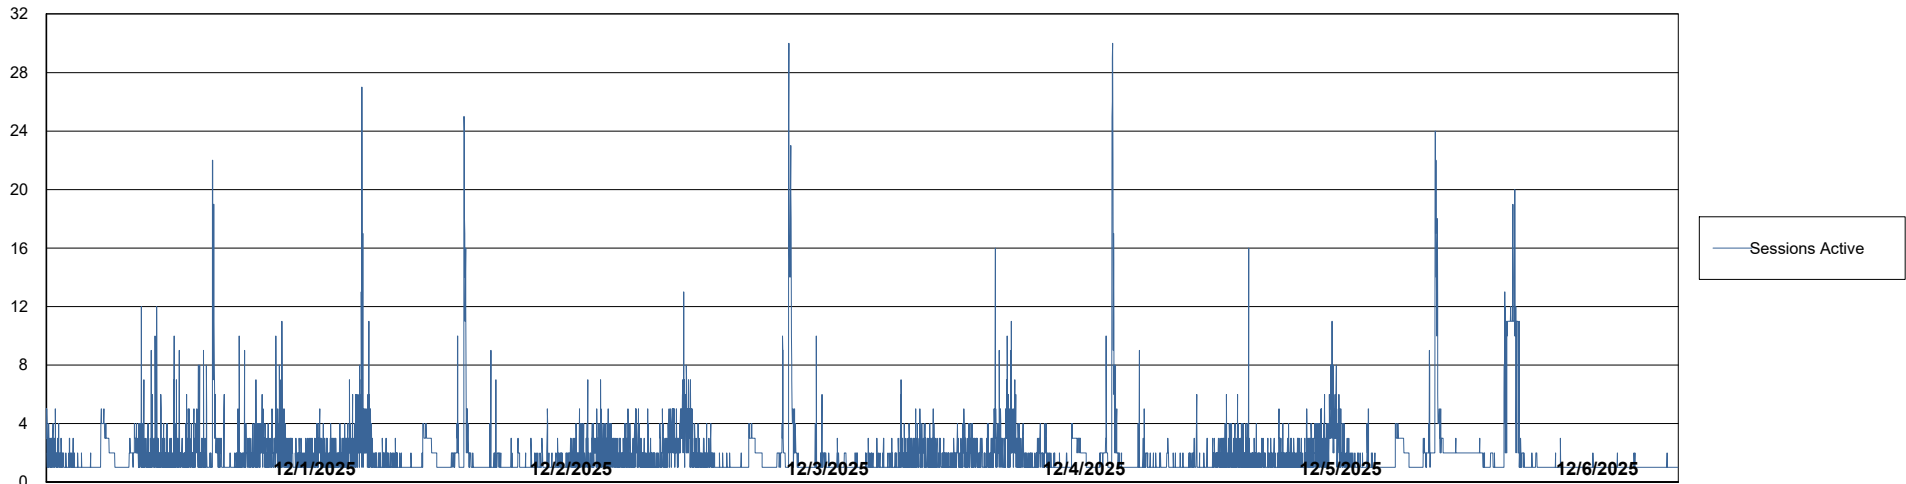

Database Performance AUJ_DB3_Primary