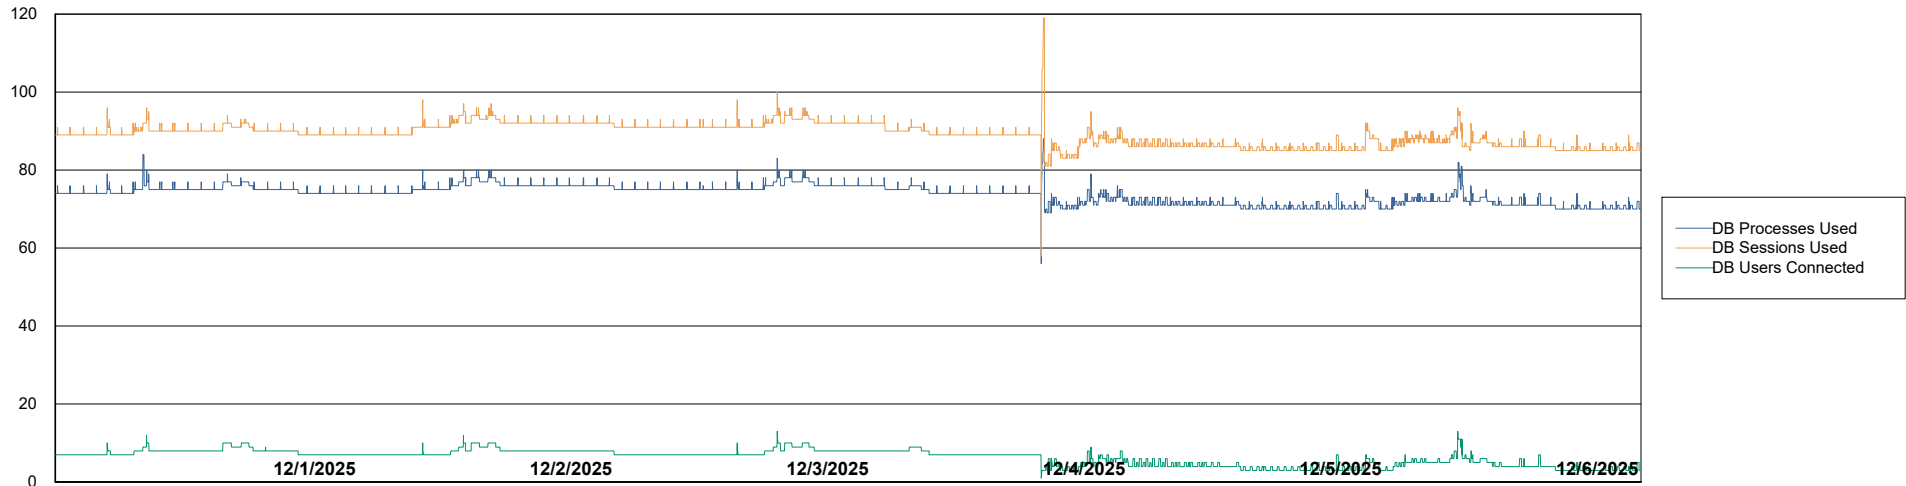

Database Performance AUJ_BI3_DB