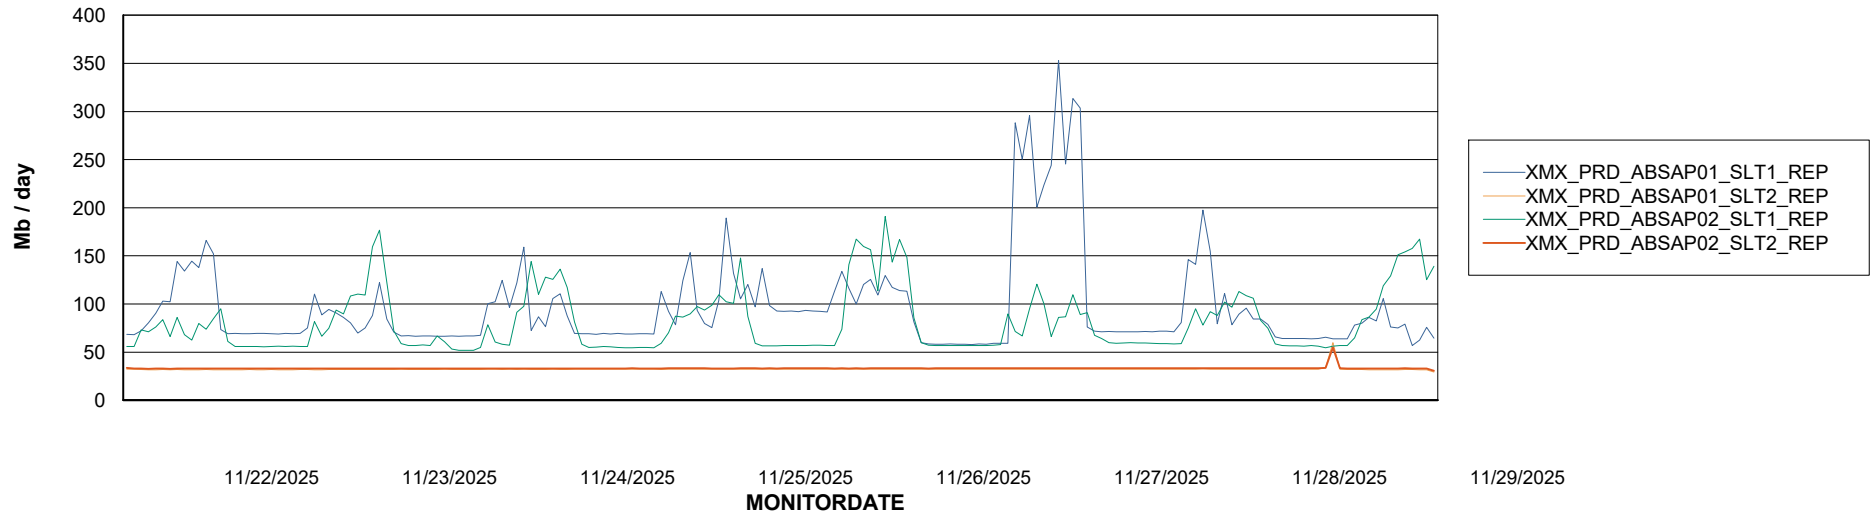

ABSSolute Application ReportServer Services

Avg memory used per ReportServer Service