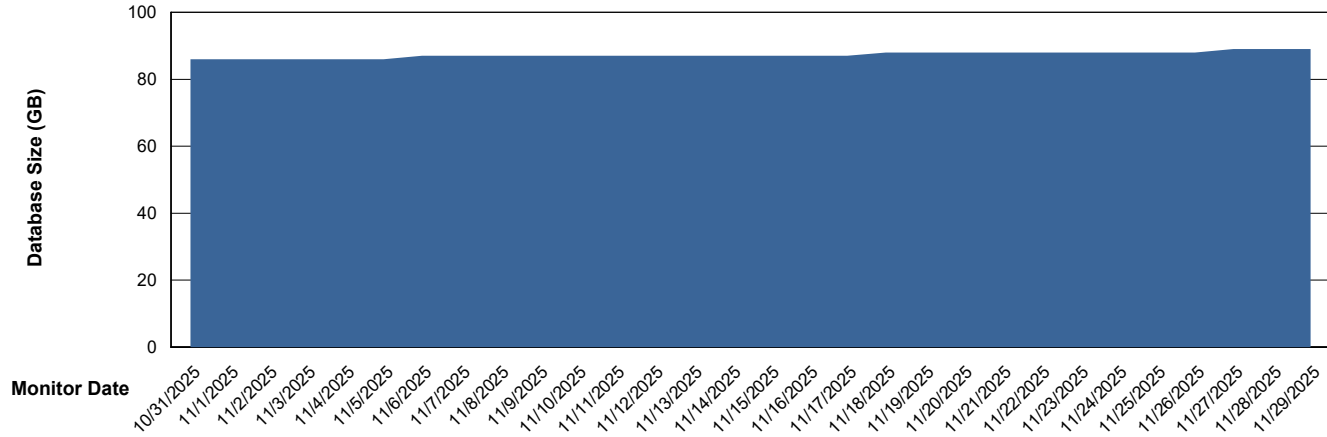

DB Processes Max 1,000
DB Processes Max 4
DB Processes Max 0

Weekly SLA Customer Report

Customer XMX Production (24/7)
 Database ID 146

DATABASE SIZE XMX_PROD_ABSDB01_PRDB_ABS1

Database growth over last month

Database Tablespace XMX_PROD_ABSDB01_PRDB_ABS1

Date	Tablespace Name	Filesize (Gb)	Usedsize (Gb)	Percentage free
11/29/2025	ABSDATA	81	67	18
	INDX	8	0	97
11/28/2025	ABSDATA	81	67	18
	INDX	8	0	97
11/27/2025	ABSDATA	81	67	18
	INDX	8	0	97
11/26/2025	ABSDATA	79	66	16
	INDX	8	0	97
11/25/2025	ABSDATA	79	66	16
	INDX	8	0	97
11/24/2025	ABSDATA	79	66	16
	INDX	8	0	97
11/23/2025	ABSDATA	79	66	16
	INDX	8	0	97

Weekly SLA Customer Report

Customer XMX Production (24/7)
Database ID 146

Standby Database Health XMX Production (24/7)

Recovery lag for last 7 days

Weekly SLA Customer Report

Customer XMX Production (24/7)
Database ID 146