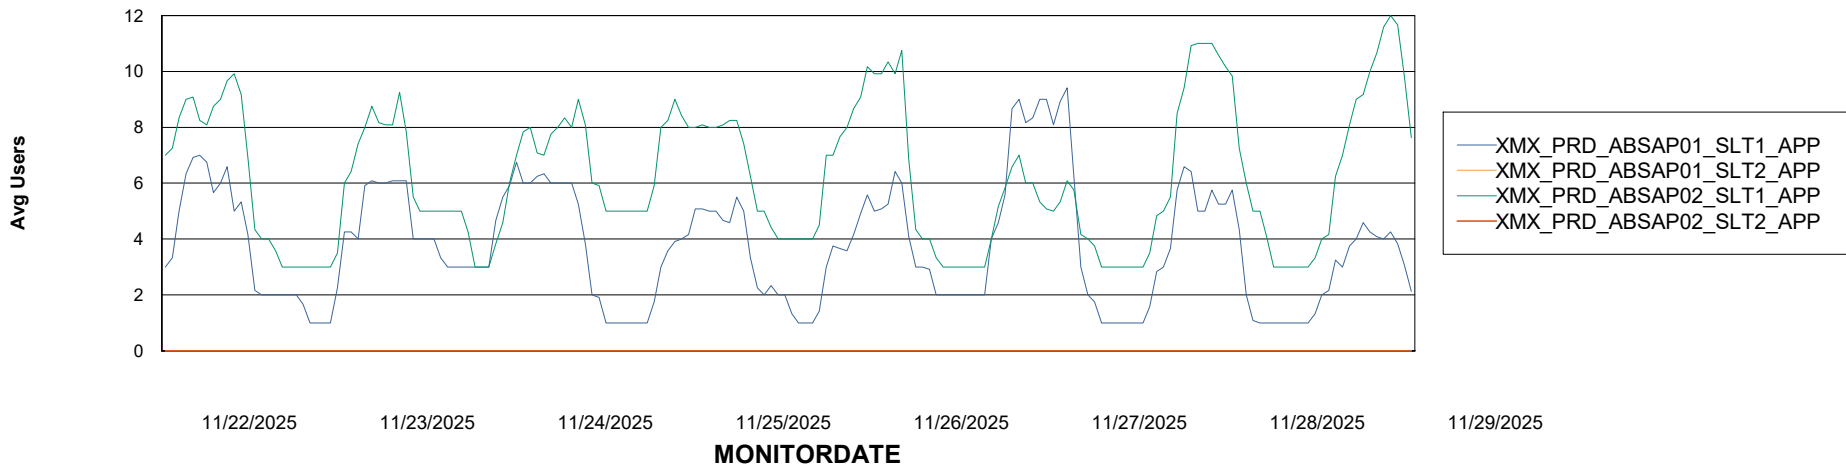

Avg users per day per ABS server