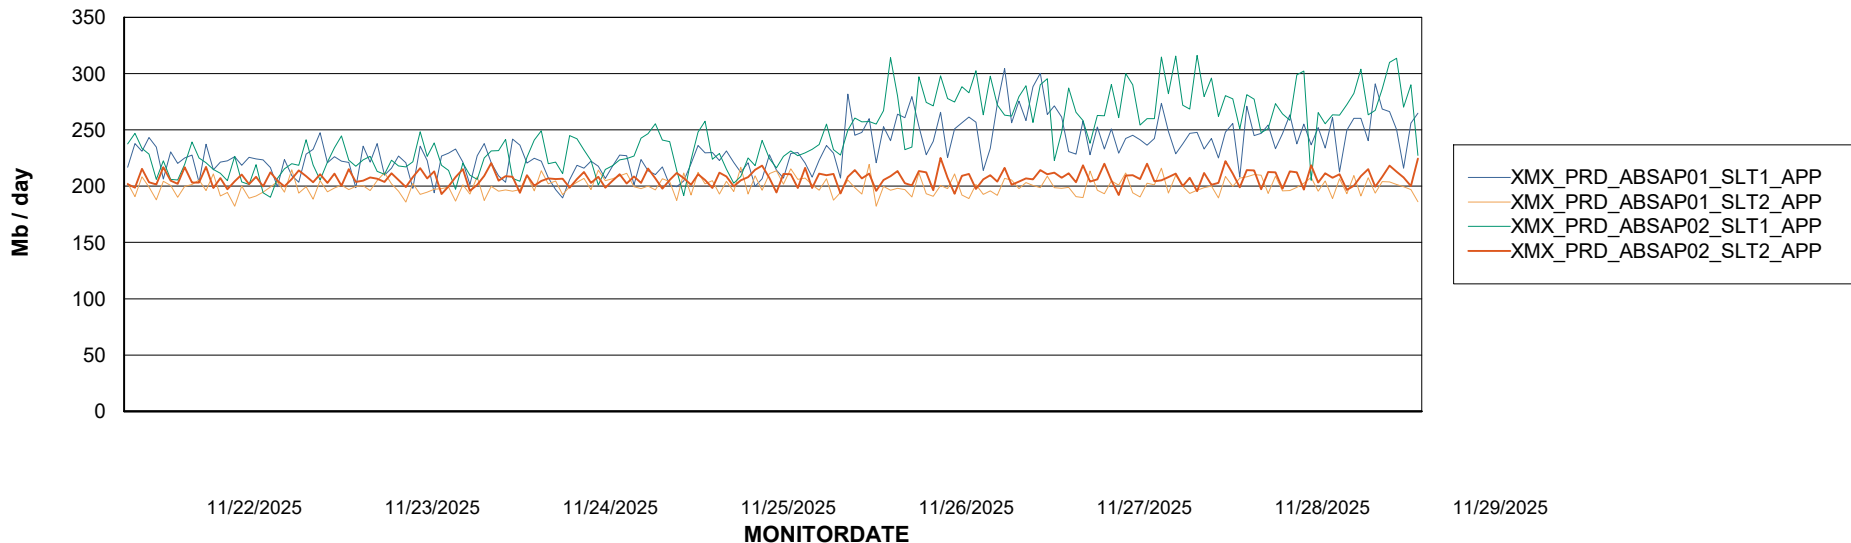

Weekly SLA Customer Report

Customer XMX Production (24/7)
Database ID 146

Standby Database Health XMX Production (24/7)

Recovery lag for last 7 days

Weekly SLA Customer Report

Customer XMX Production (24/7)
Database ID 146

ABSSolute Application Server Services

Avg memory used per ABS Server Service

Avg users per day per ABS server

Weekly SLA Customer Report

Customer XMX Production (24/7)
Database ID 146

ABSSolute Application ReportServer Services