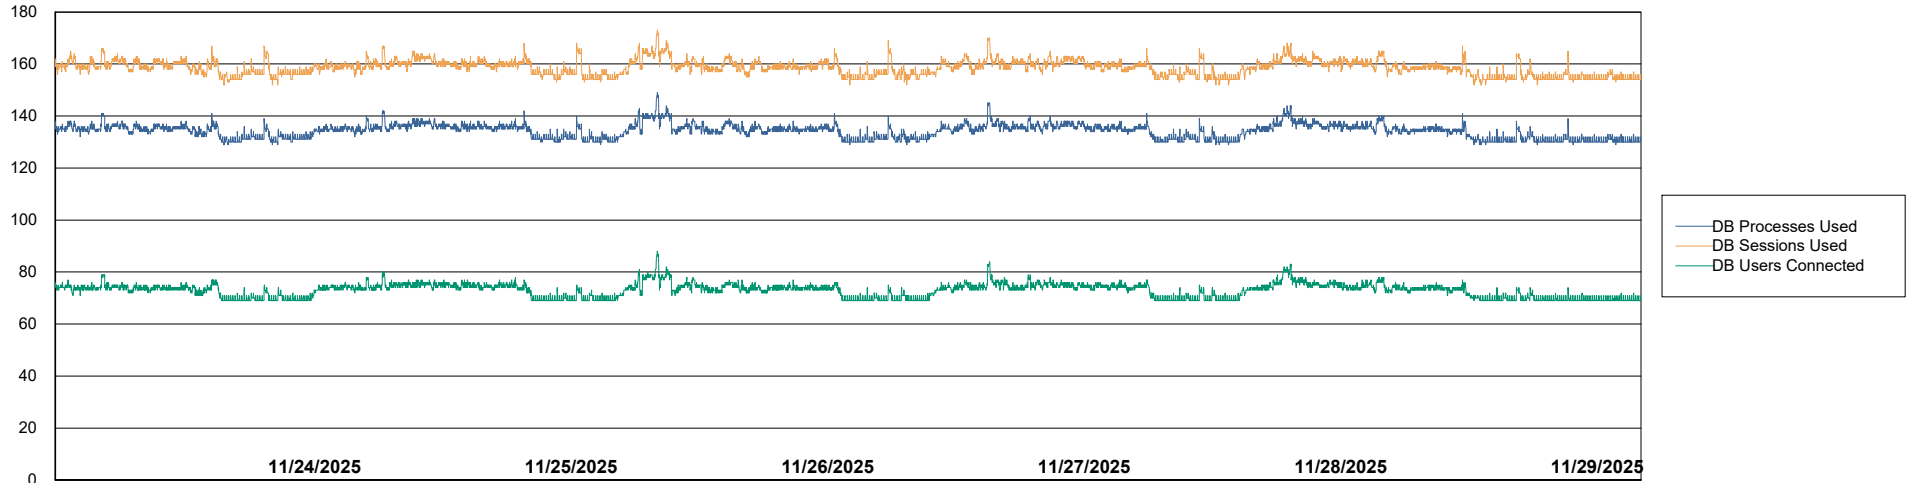

Database Performance VOS_PRD_ABSORA1-2022_ABS1