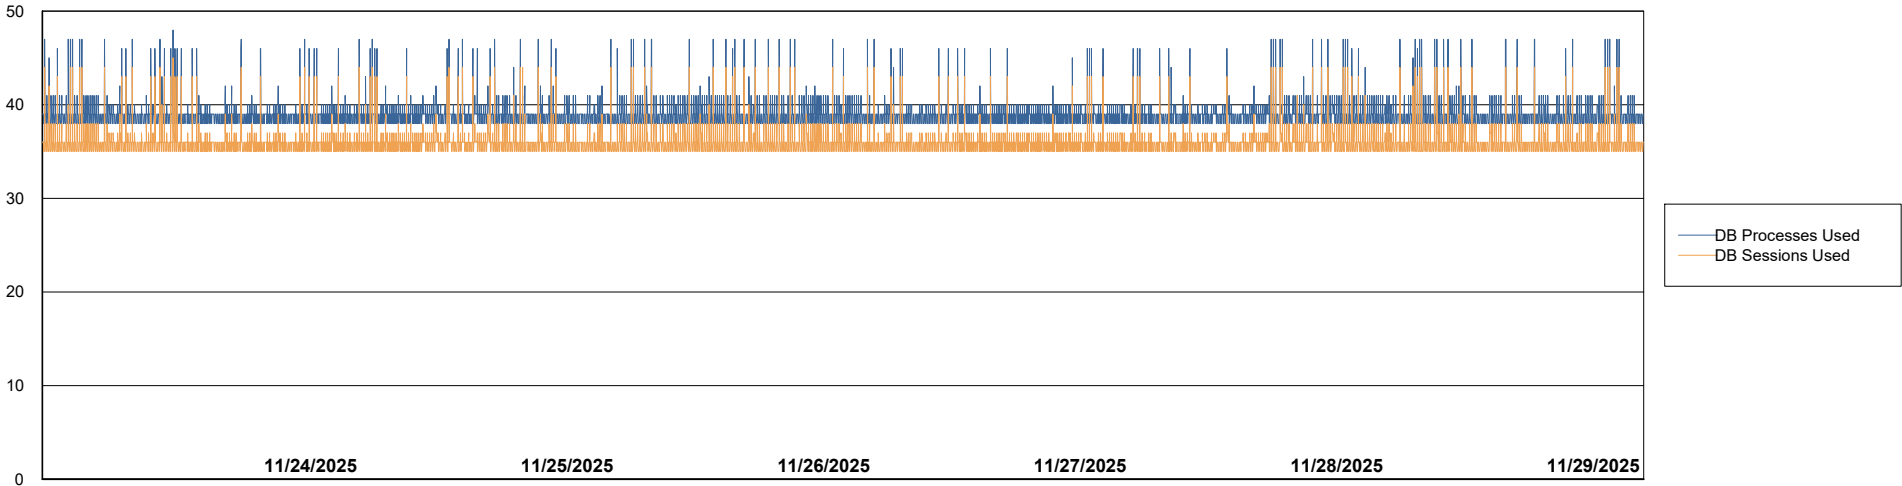

Database Performance VOS_PRD_ABSORA2-2022_HSBABS1

DB Processes Max 1,000