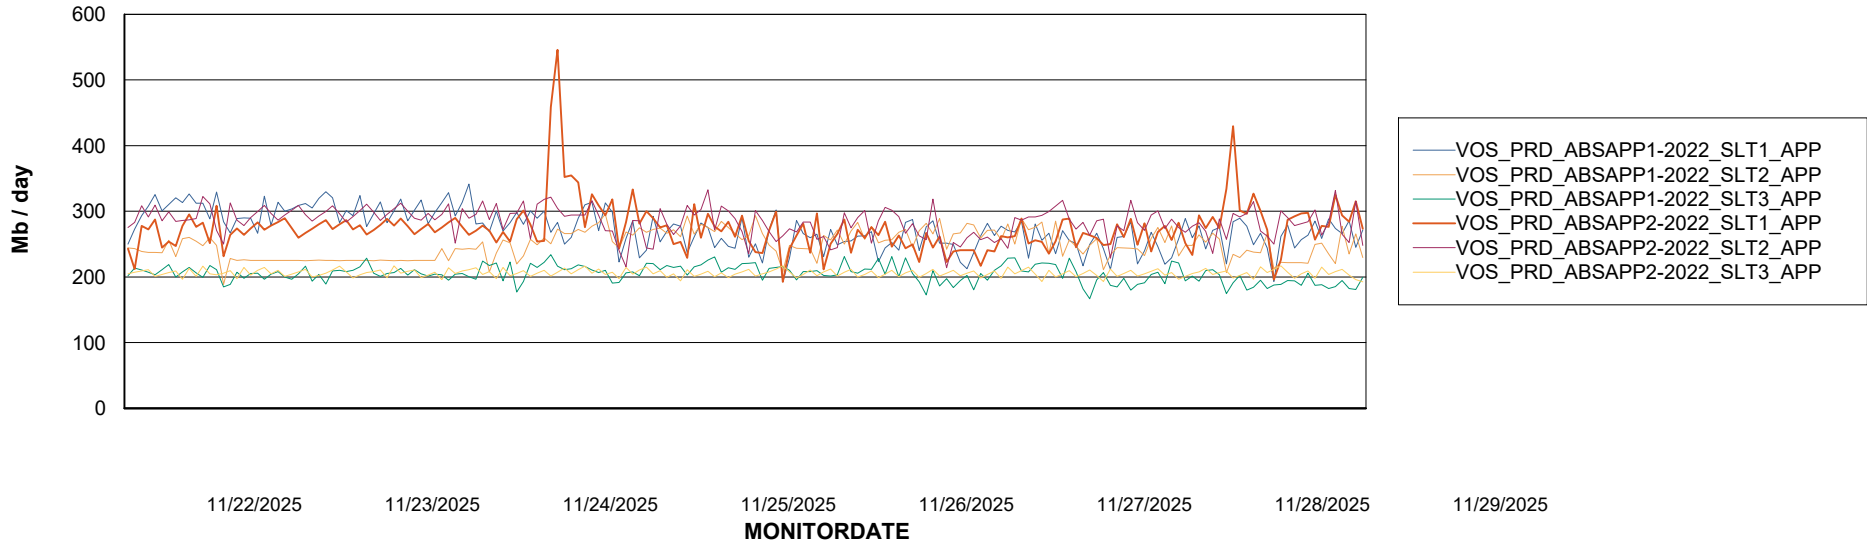

ABSSolute Application Server Services

Avg memory used per ABS Server Service