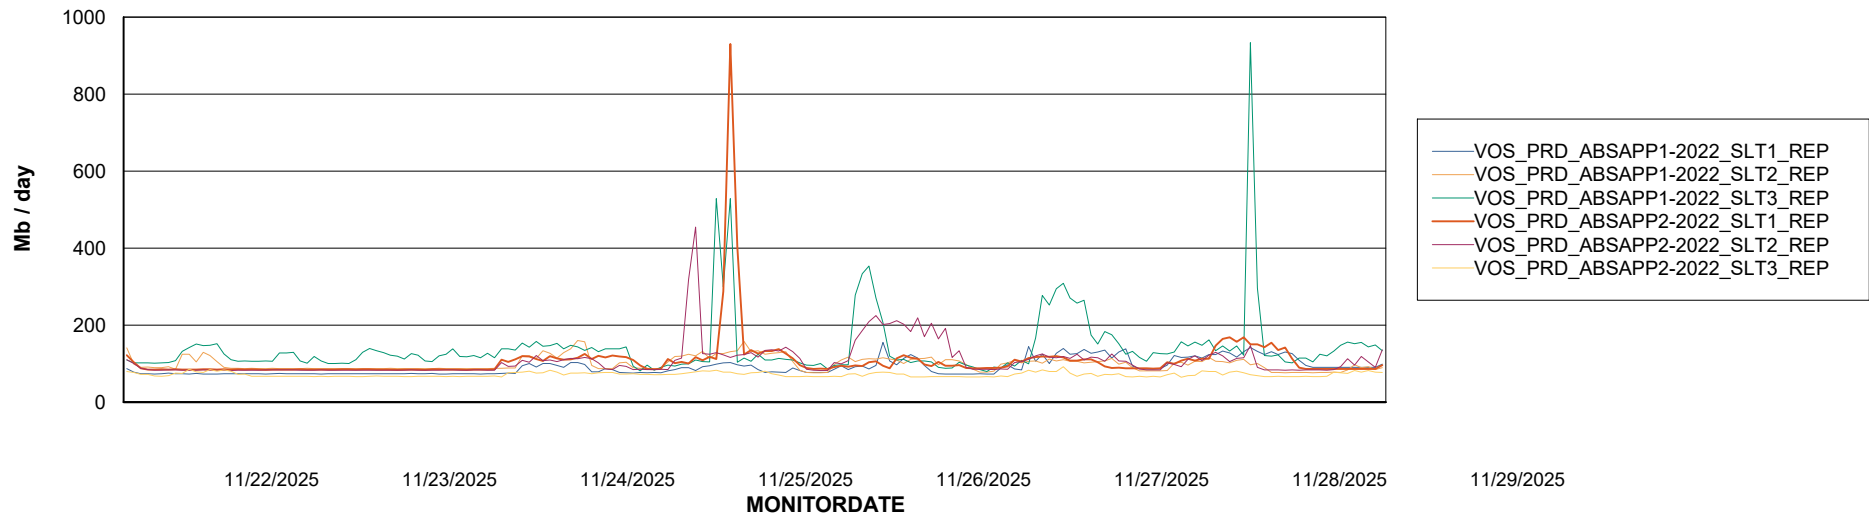

Avg memory used per ABS Server Service

Avg users per day per ABS server

Weekly SLA Customer Report

Customer VOS_Production
Database ID 143

ABSSolute Application ReportServer Services

Avg memory used per ReportServer Service