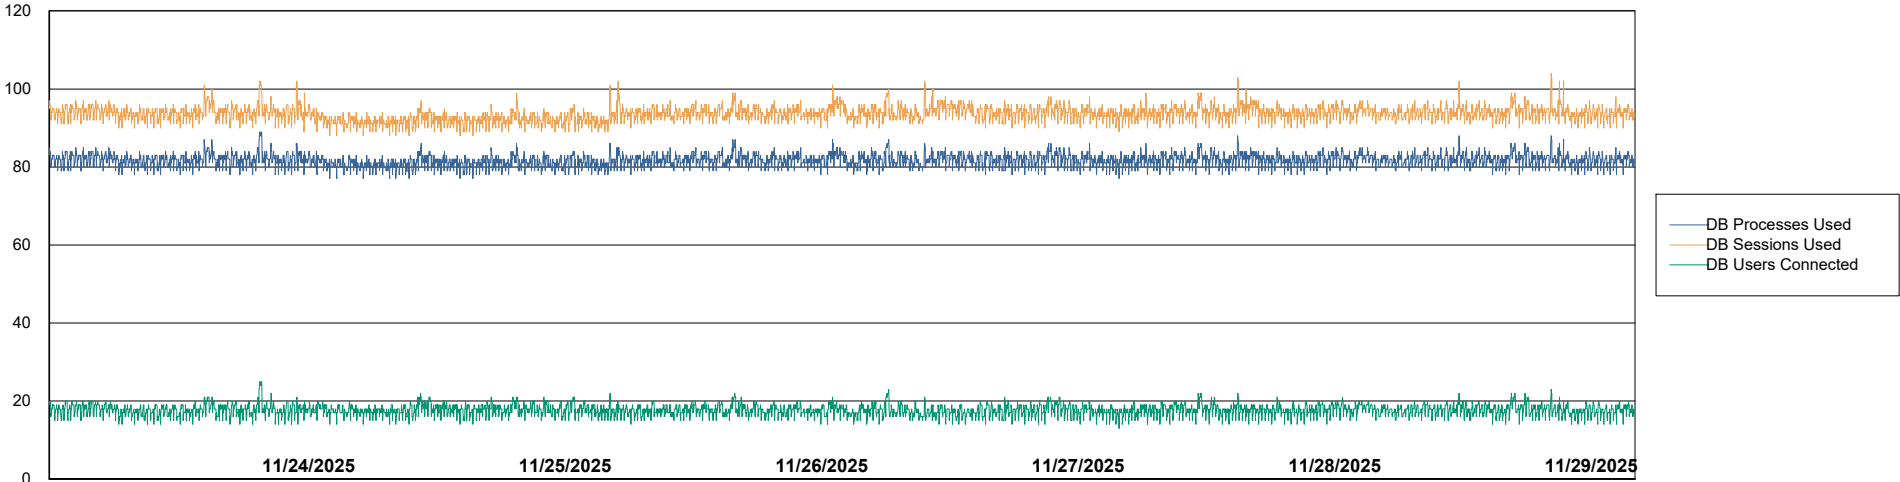

Weekly SLA Customer Report

Customer VOS_Production
Database ID 143

Database Performance VOS_PRD_ABSBI-2018_ABS1

Weekly SLA Customer Report

Customer VOS_Production
Database ID 143

Database Performance VOS_PRD_ABSBI-2025_ABS1