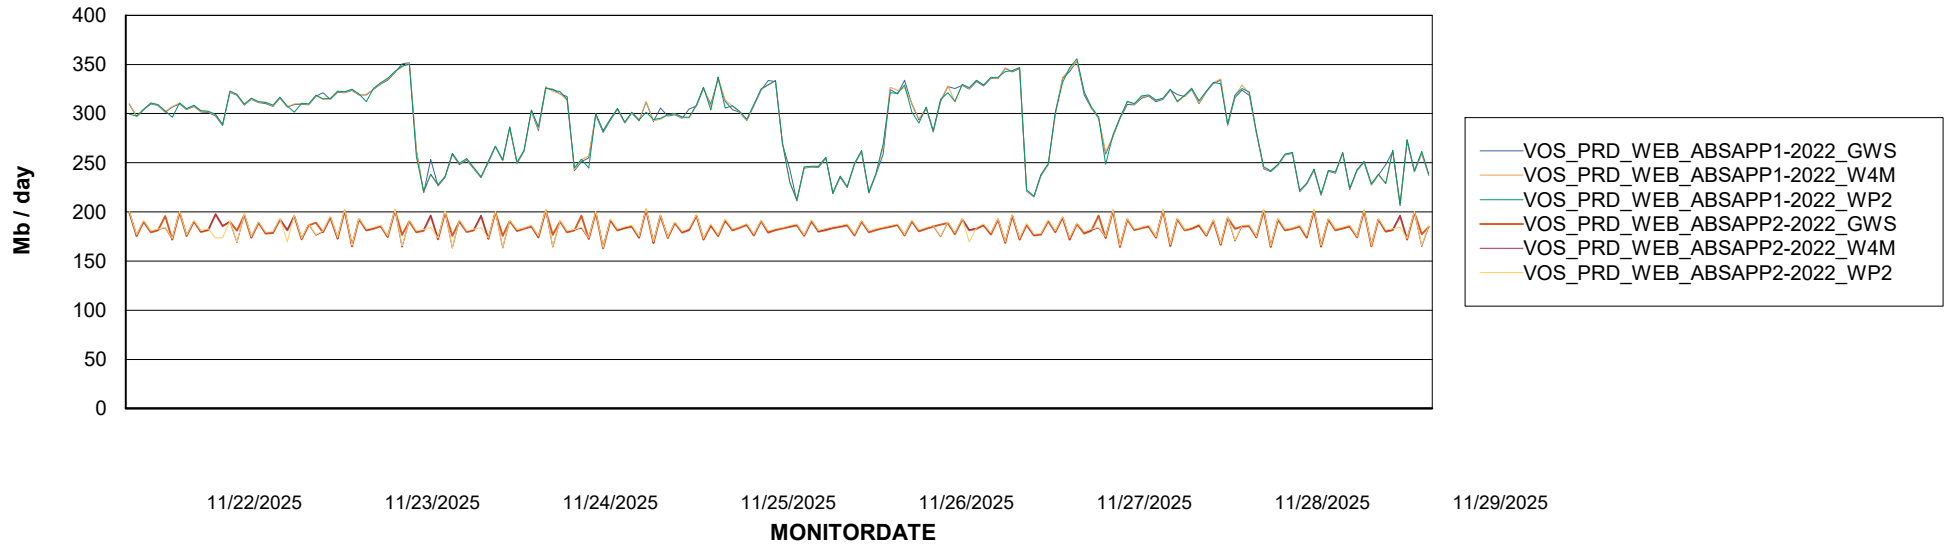

ABSSolute Web Component Services

Avg memory used per ABS Web component