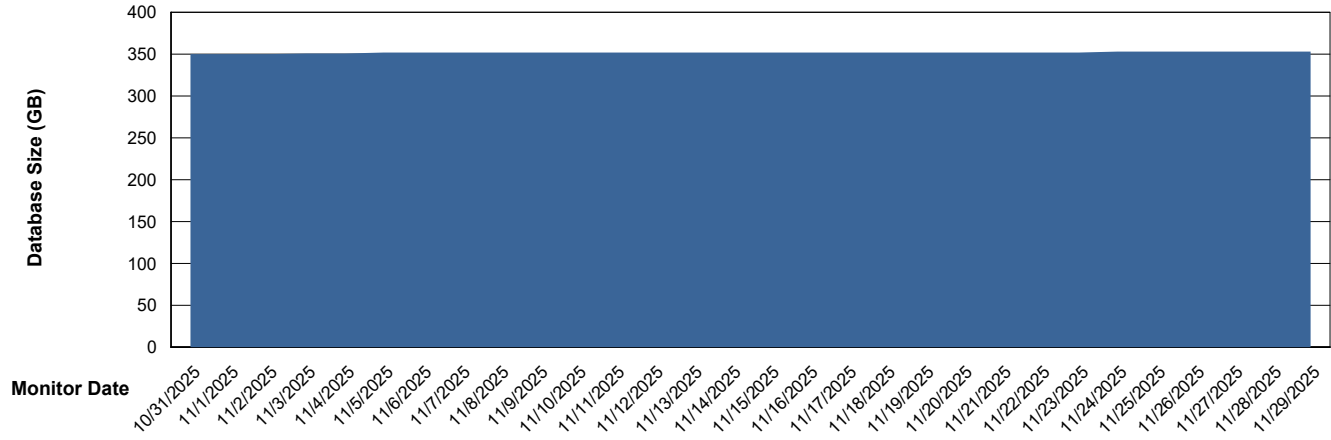

DB Processes Max 1,000

Weekly SLA Customer Report

Customer VOS_Production
Database ID 143

DATABASE SIZE VOS_PRD_ABSBI-2018_ABS1

Database growth over last month

DATABASE SIZE VOS_PRD_ABSBI-2025_ABS1

Database growth over last month

Weekly SLA Customer Report

Customer VOS_Production
Database ID 143

DATABASE SIZE VOS_PRD_ABSORA1-2022_ABS1

Database growth over last month

Weekly SLA Customer Report

Customer VOS_Production
 Database ID 143