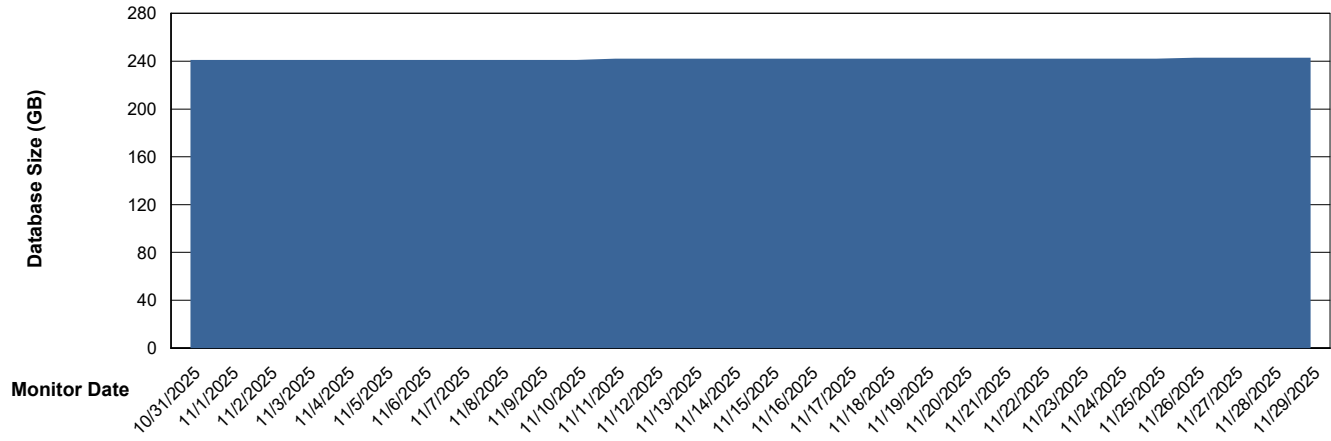

DB Processes Max 1,000

Weekly SLA Customer Report

Customer VOS_Production
Database ID 143

DATABASE SIZE VOS_PRD_ABSBI-2018_ABS1

Database growth over last month

DATABASE SIZE VOS_PRD_ABSBI-2025_ABS1

Database growth over last month