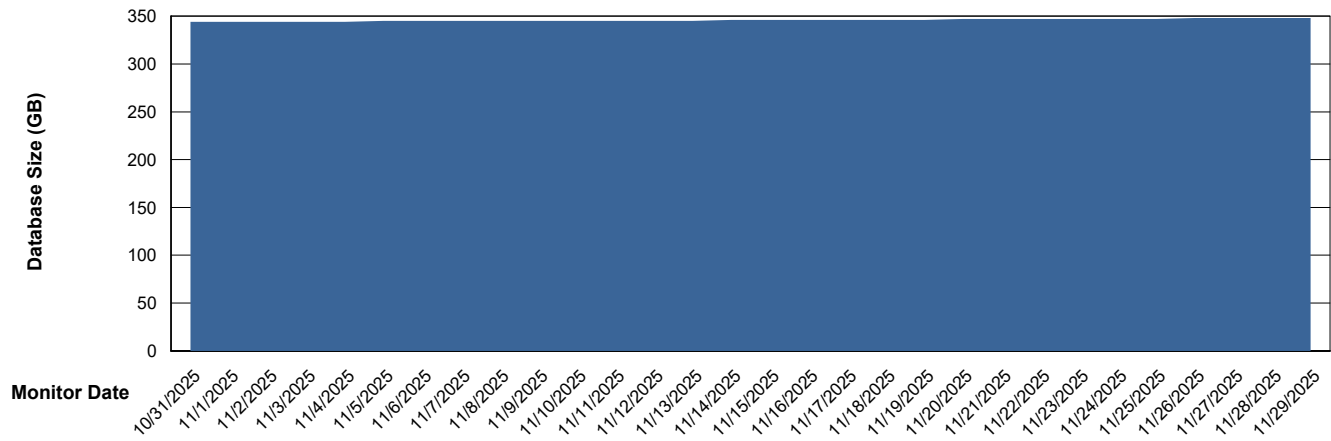

DB Processes Max 1,000

Weekly SLA Customer Report

Customer VOS_Production
Database ID 143

DATABASE SIZE VOS_PRD_ABSBI-2018_ABS1

Database growth over last month

DATABASE SIZE VOS_PRD_ABSBI-2025_ABS1

Database growth over last month