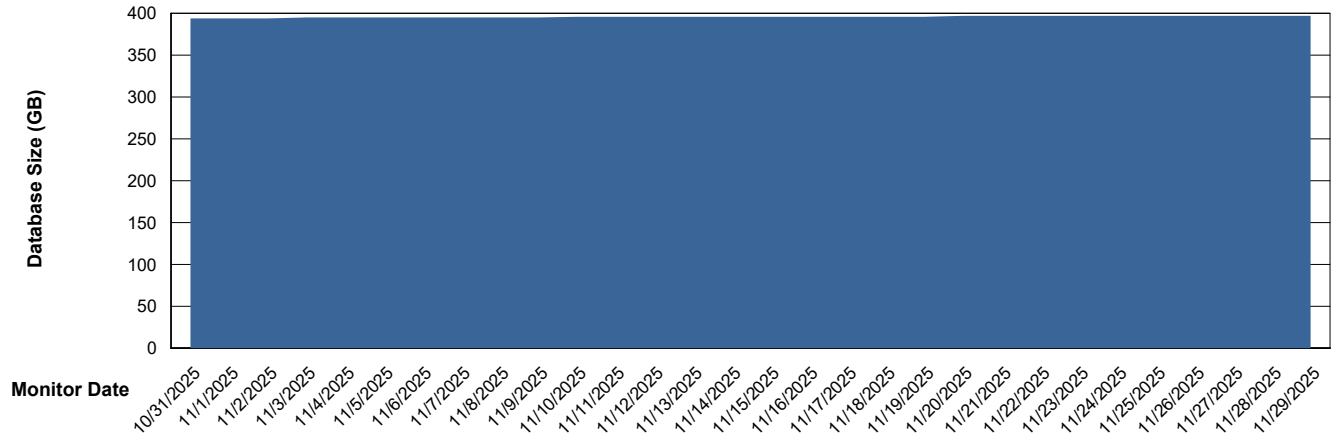

DATABASE SIZE STK_PRD_ABSDBORACLE01_ABS1

Database growth over last month