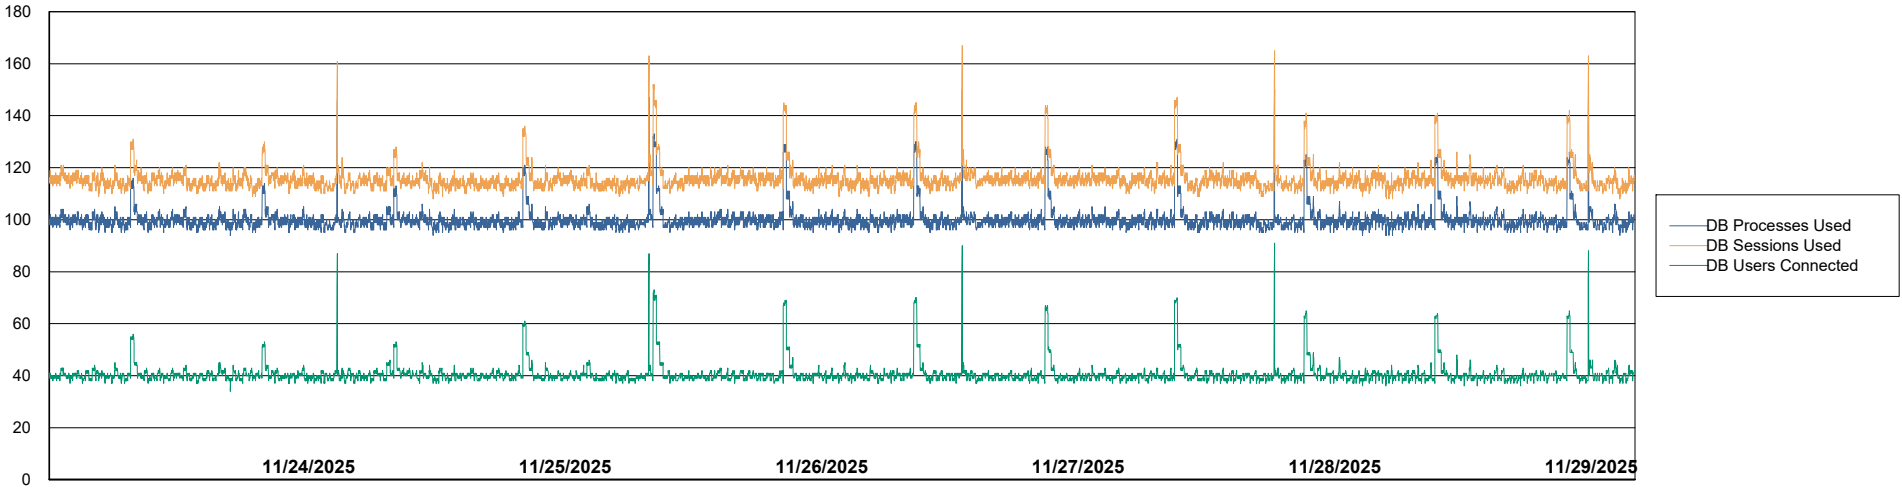

Database Performance SHL-BI-ASH_PROD_ABS1