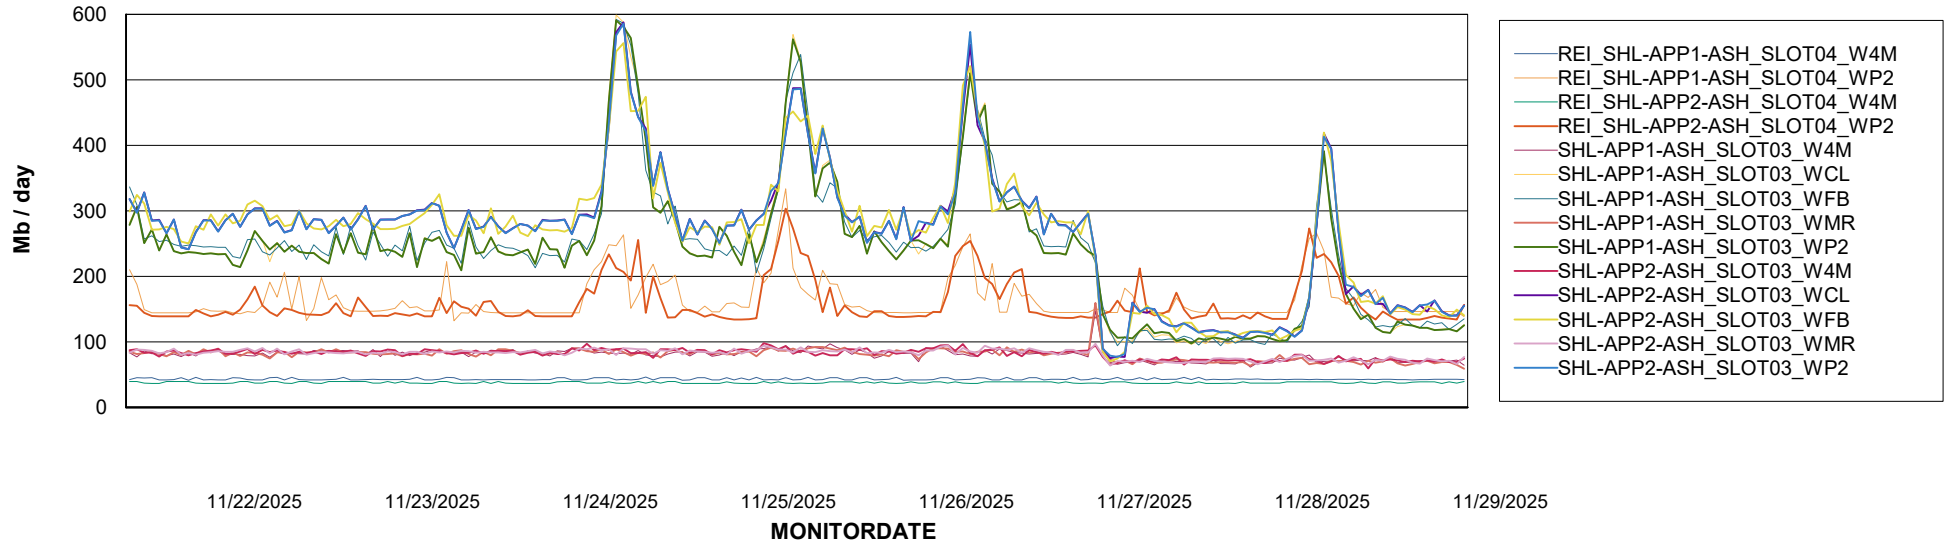

ABSSolute Web Component Services

Avg memory used per ABS Web component