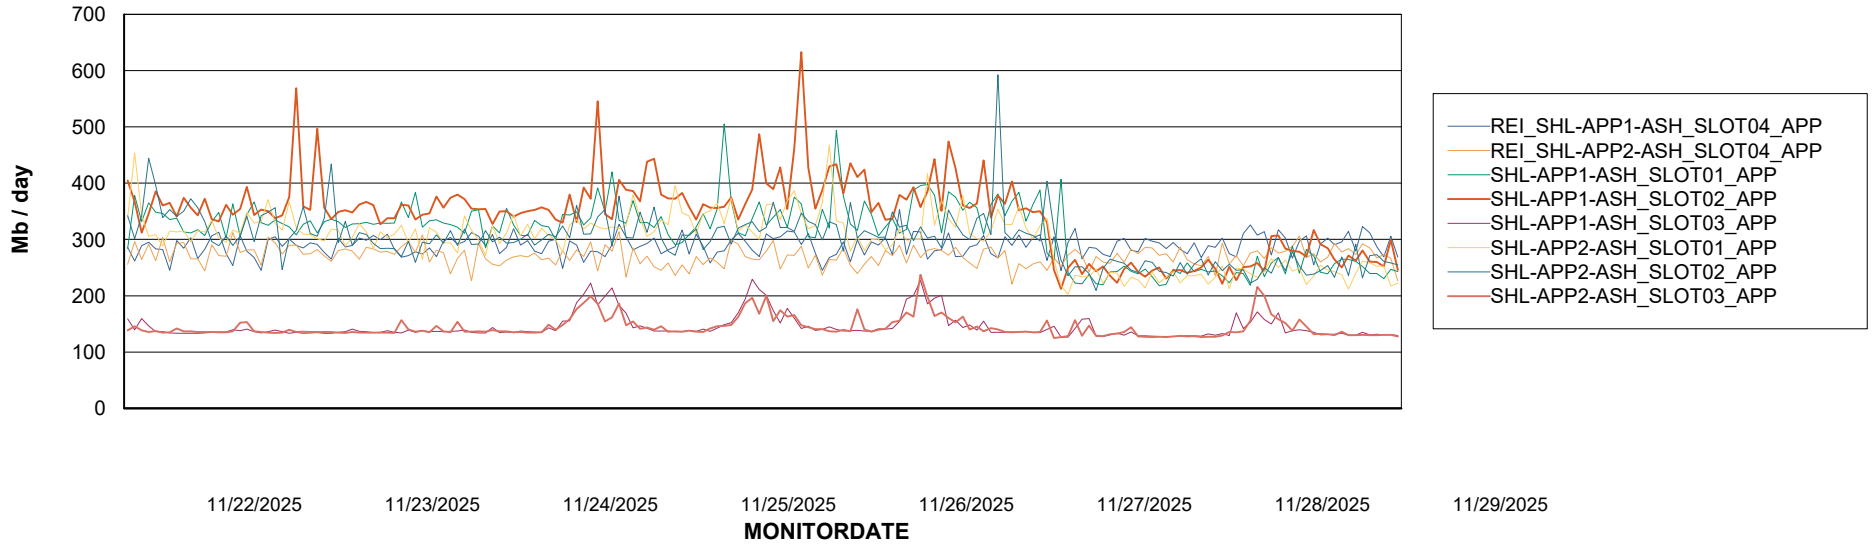

ABSSolute Application Server Services

Avg memory used per ABS Server Service