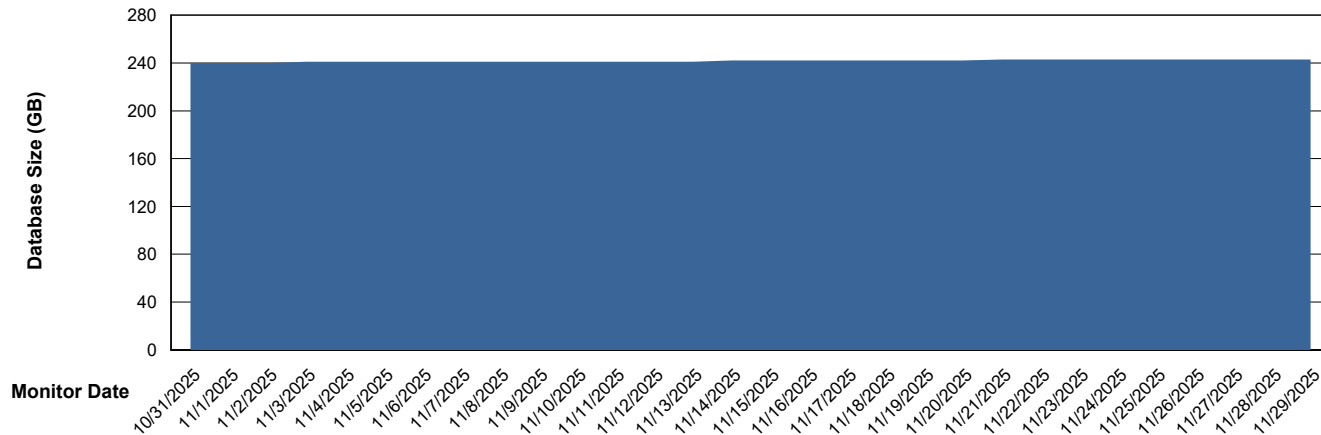

Customer SHL OCI ASH Production
Database ID 182

DATABASE SIZE SHL-BI-ASH_PROD_ABS1

Database growth over last month

DATABASE SIZE SHL-DBS1-ASH_PROD_ABS1

Database growth over last month

Weekly SLA Customer Report

Customer SHL OCI ASH Production
Database ID 182

Database Tablespace SHL-BI-ASH_PROD_ABS1

Date	Tablespace Name	Filesize (Gb)	Usedsize (Gb)	Percentage free
11/29/2025	ABSDATA	30	19	37
	INDX	35	19	46
11/28/2025	ABSDATA	30	19	37
	INDX	35	19	46
11/27/2025	ABSDATA	30	19	37
	INDX	35	19	46
11/26/2025	ABSDATA	30	19	37
	INDX	35	19	46
11/25/2025	ABSDATA	30	19	37
	INDX	35	19	46
11/24/2025	ABSDATA	30	19	38
	INDX	35	19	46
11/23/2025	ABSDATA	30	19	38
	INDX	35	19	46