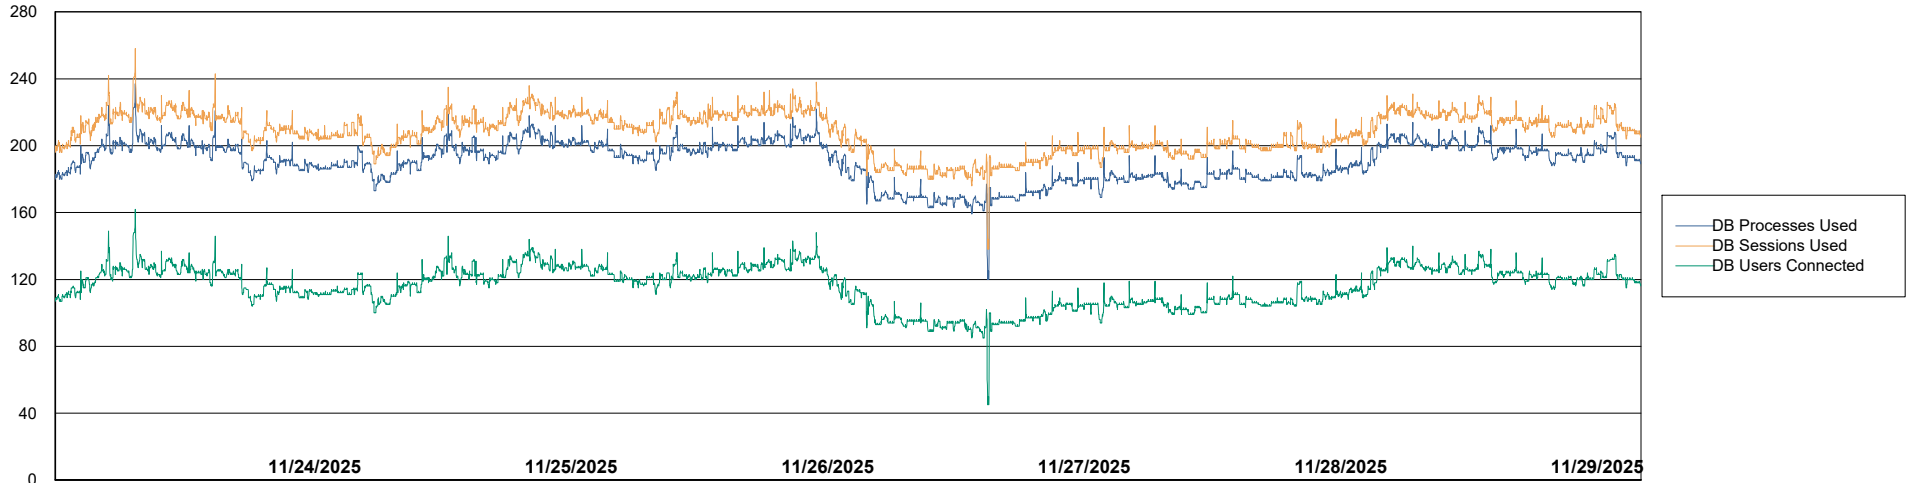

Weekly SLA Customer Report

Customer SHL OCI ASH Production
Database ID 182

Database Performance SHL-BI-ASH_PROD_ABS1

Weekly SLA Customer Report

Customer SHL OCI ASH Production
Database ID 182

Database Performance SHL-DBS1-ASH_PROD_ABS1