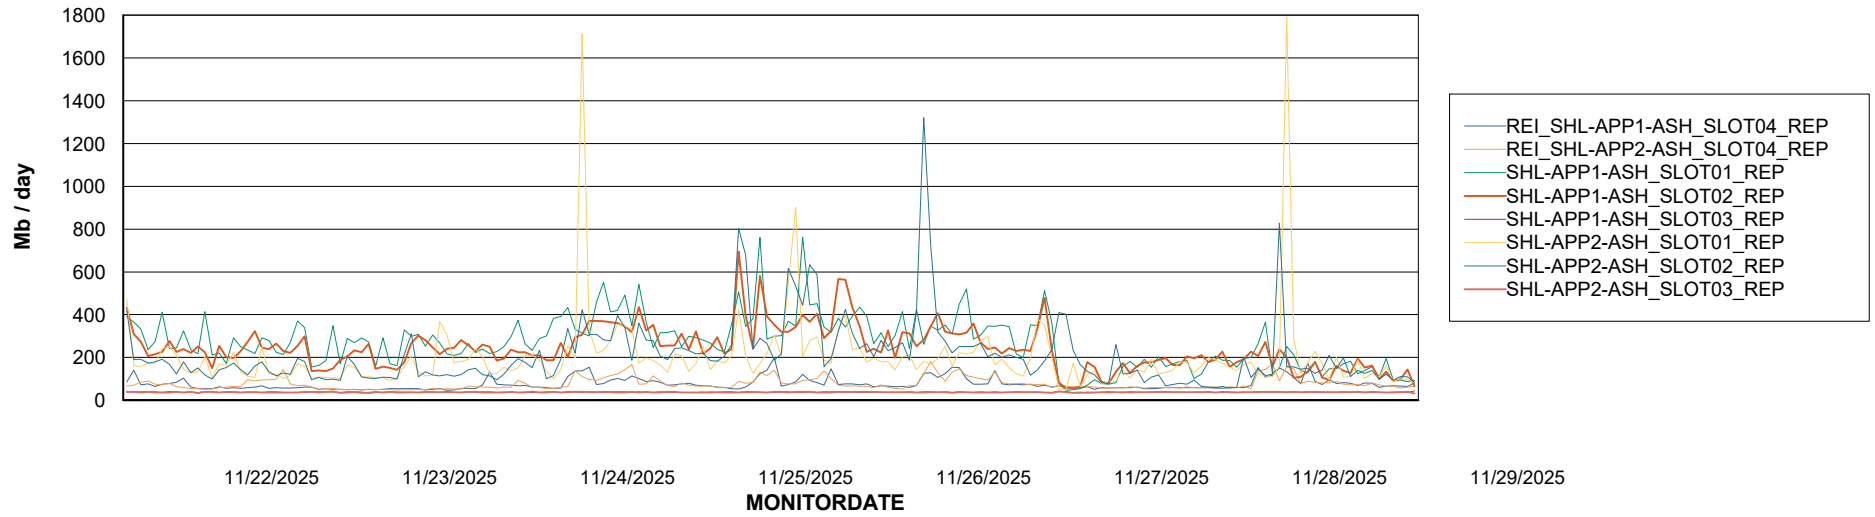

Avg memory used per ABS Server Service

Avg users per day per ABS server

Weekly SLA Customer Report

Customer SHL OCI ASH Production
Database ID 182

ABSSolute Application ReportServer Services

Avg memory used per ReportServer Service