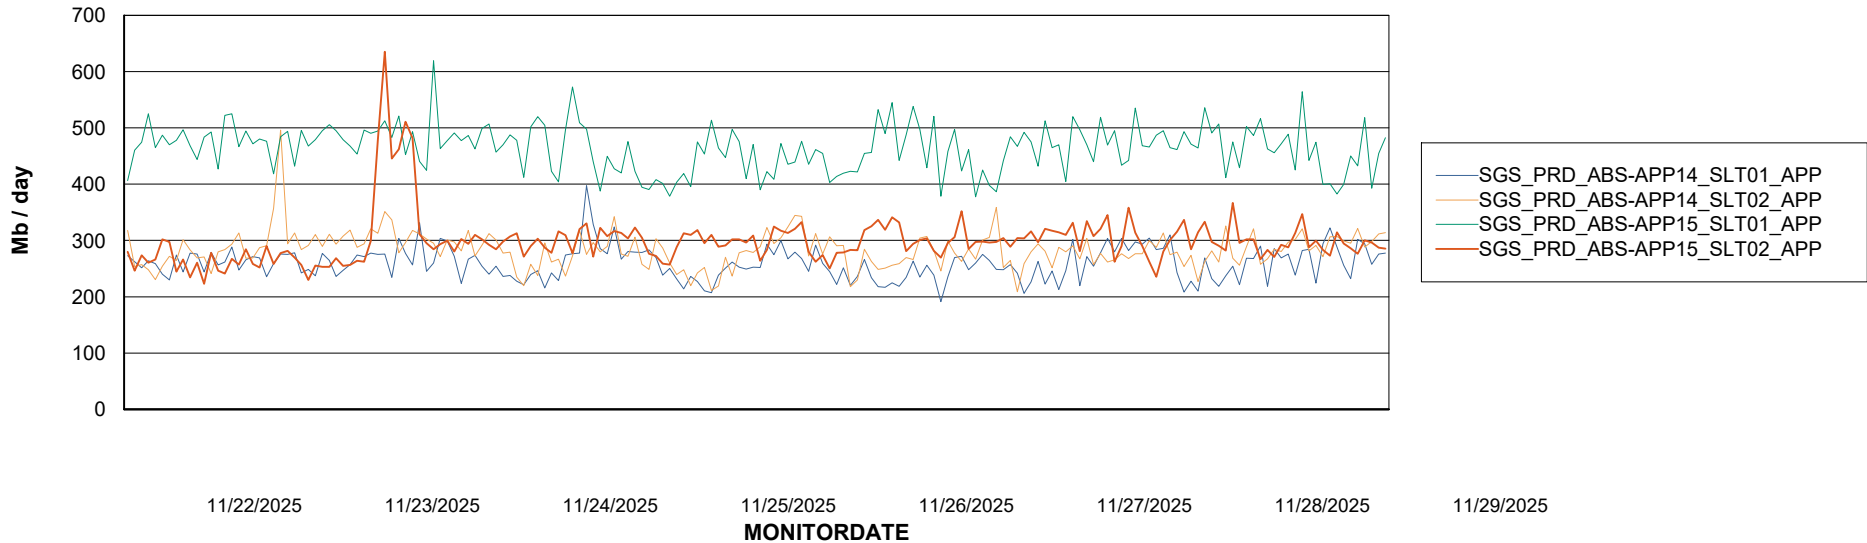

ABSSolute Application Server Services

Avg memory used per ABS Server Service