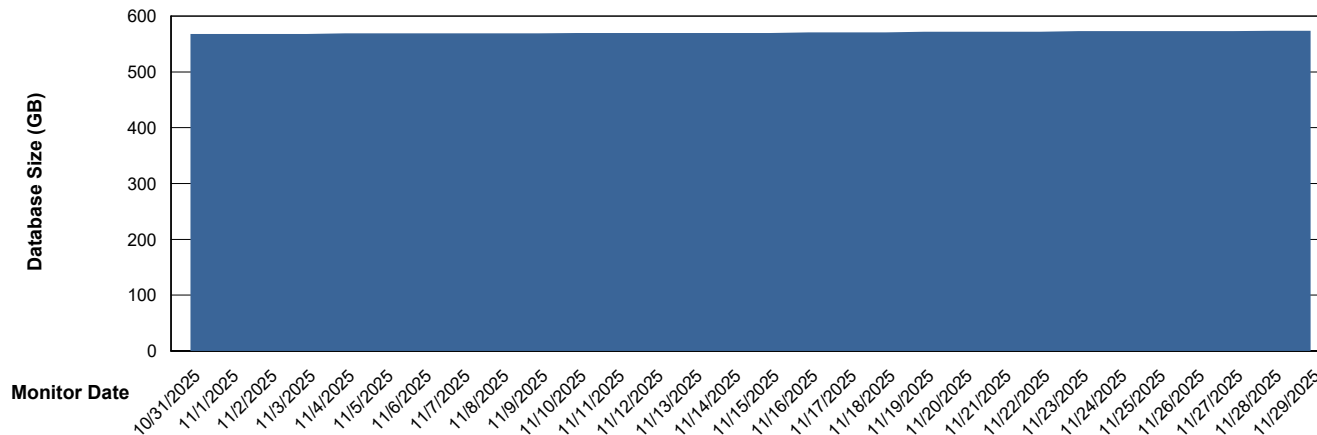

# Weekly SLA Customer Report

Customer SGS\_Production  
Database ID 224

DATABASE SIZE SGS\_PRD\_ABS-BI02\_ABS1

### Database growth over last month

DATABASE SIZE SGS\_PRD\_ABS-DB16\_ABS1

### Database growth over last month