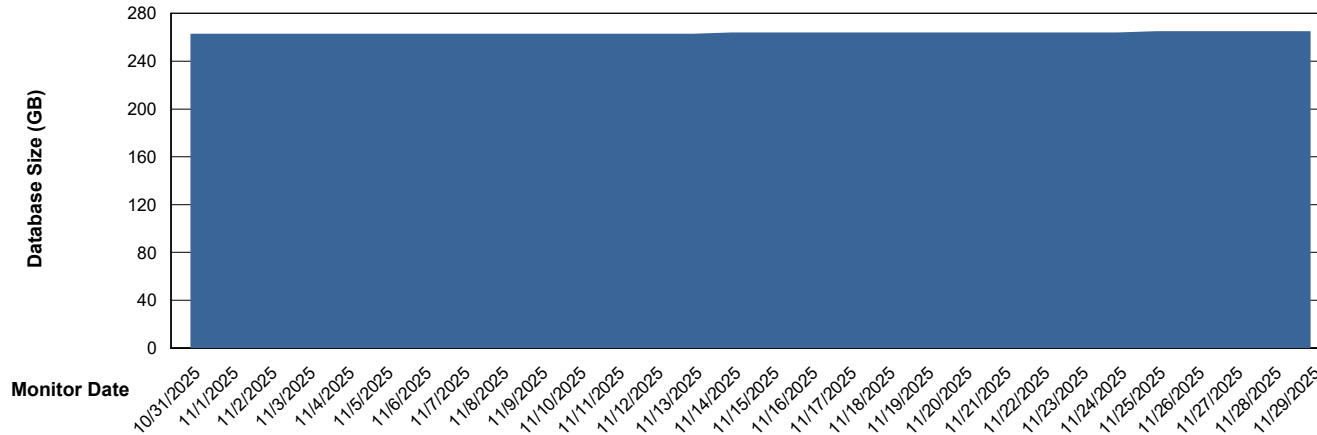

DATABASE SIZE SGS_PRD_ABS-BI02_ABS1

Database growth over last month