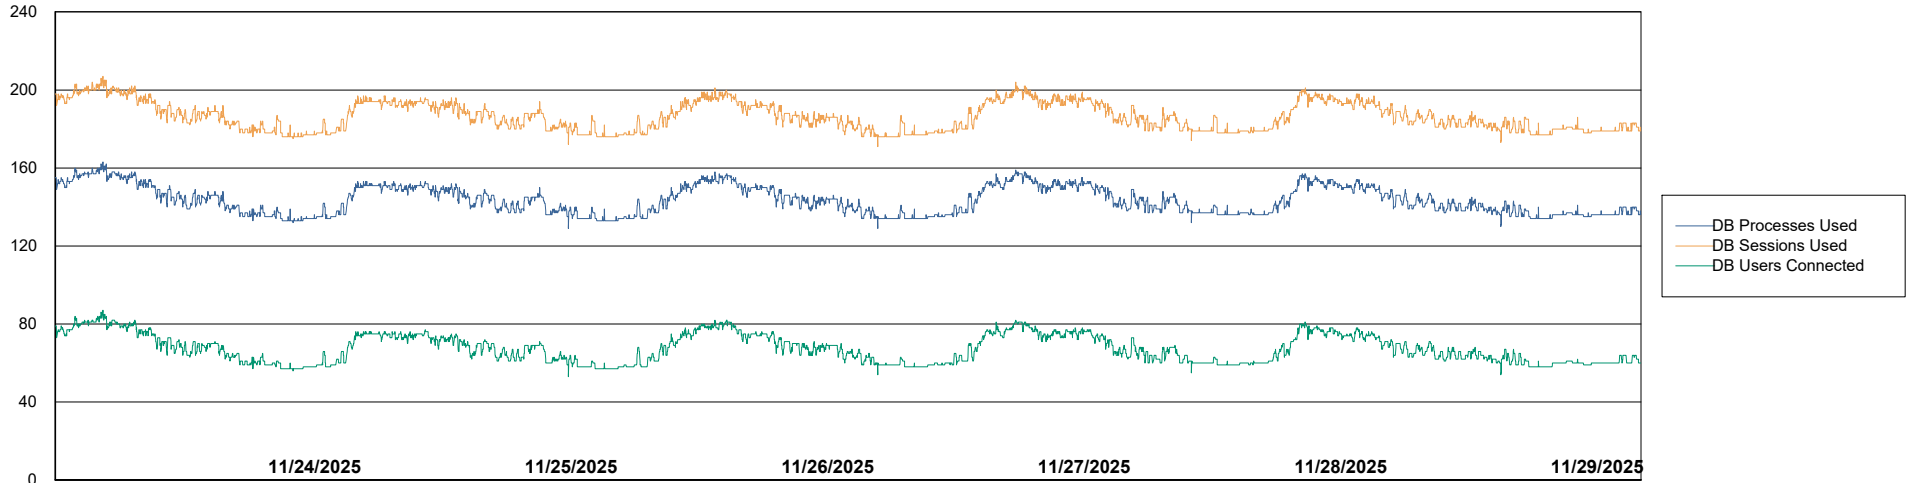

Database Performance SGS_PRD_ABS-DB16_ABS1