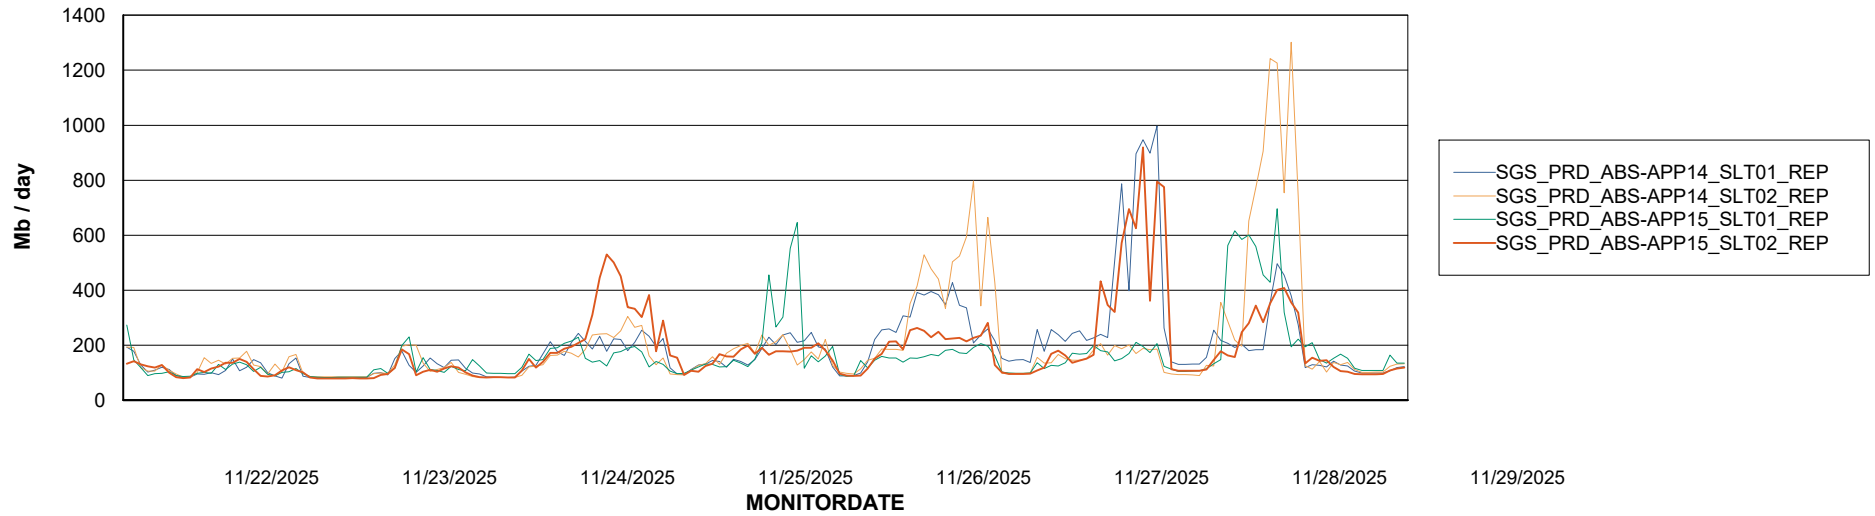

ABSSolute Application ReportServer Services

Avg memory used per ReportServer Service