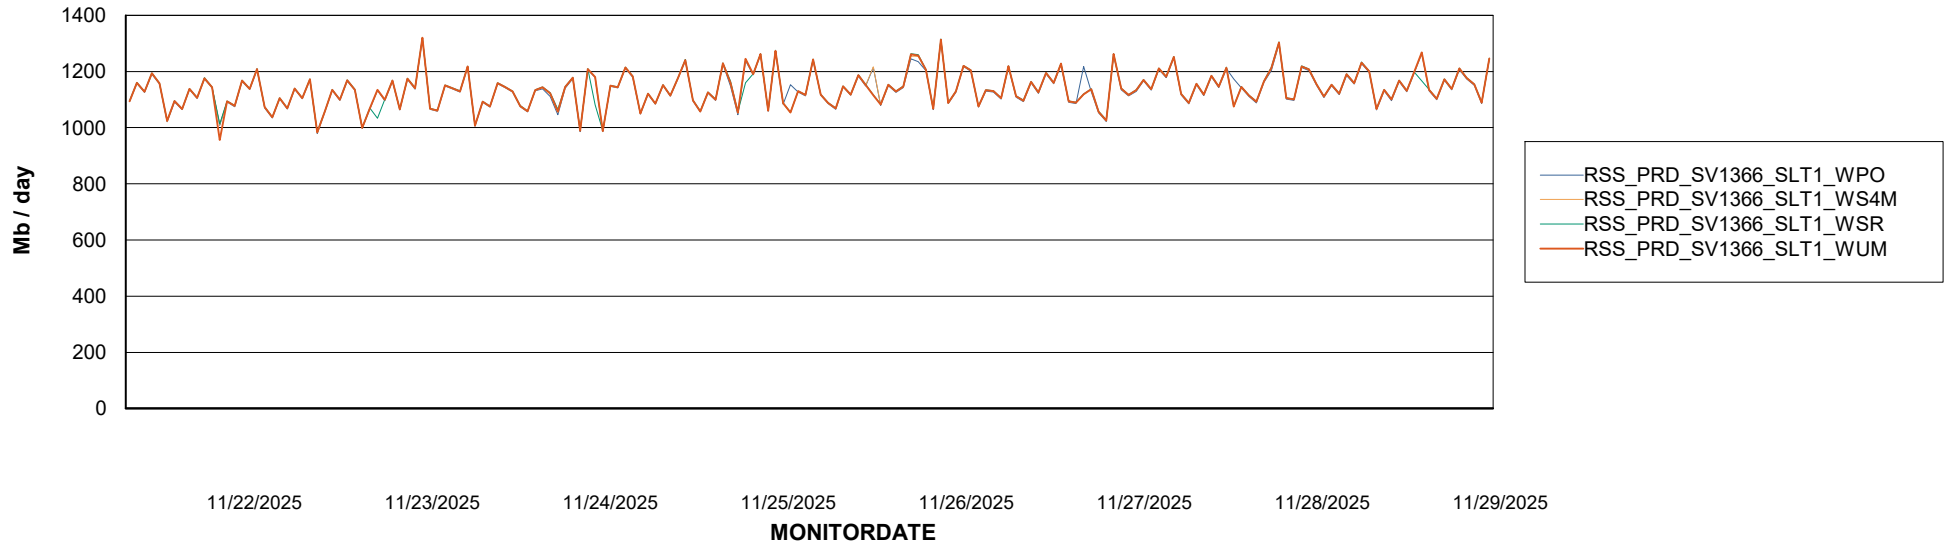

ABSSolute Web Component Services

Avg memory used per ABS Web component