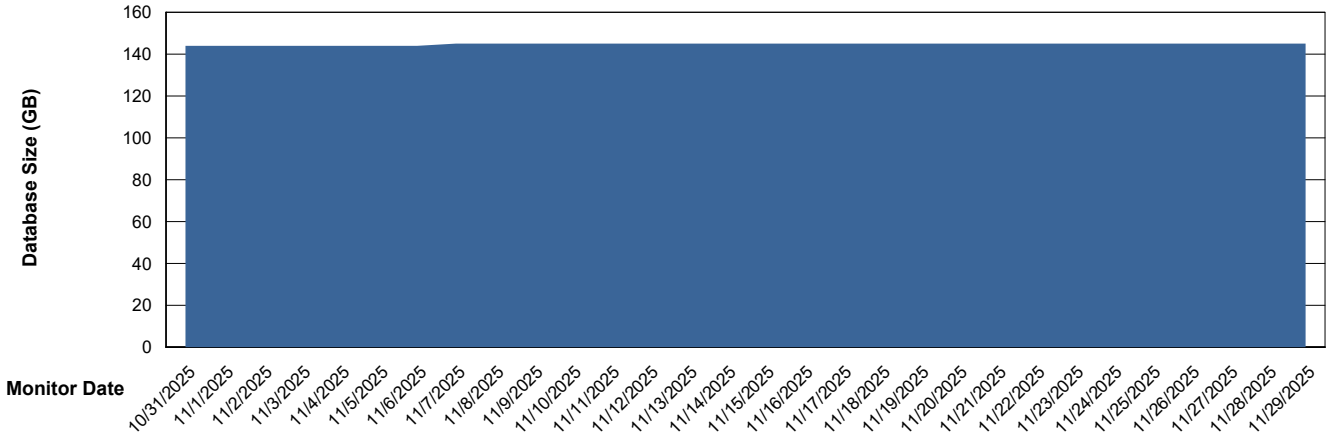

Database growth over last month

Database Tablespace RSS_PRD_SV1364_PRD_ABS1

Date	Tablespace Name	Filesize (Gb)	Usedsize (Gb)	Percentage free
11/29/2025	ABSDATA	72	60	17
	INDX	96	80	16
11/28/2025	ABSDATA	72	60	17
	INDX	96	80	16
11/27/2025	ABSDATA	72	60	17
	INDX	96	80	16
11/26/2025	ABSDATA	72	60	17
	INDX	96	80	16
11/25/2025	ABSDATA	72	60	17
	INDX	96	80	16
11/24/2025	ABSDATA	72	60	17
	INDX	96	80	16
11/23/2025	ABSDATA	72	60	17
	INDX	96	80	16