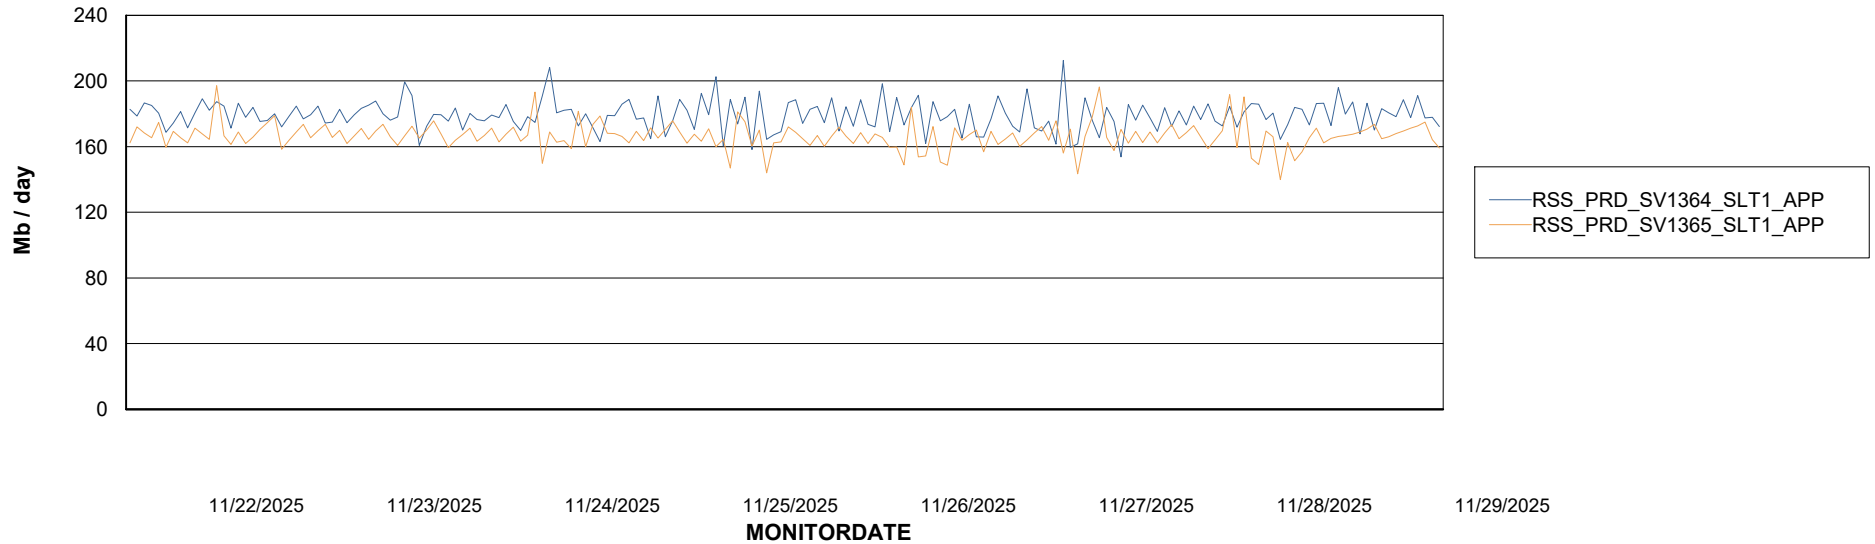

ABSSolute Application Server Services

Avg memory used per ABS Server Service