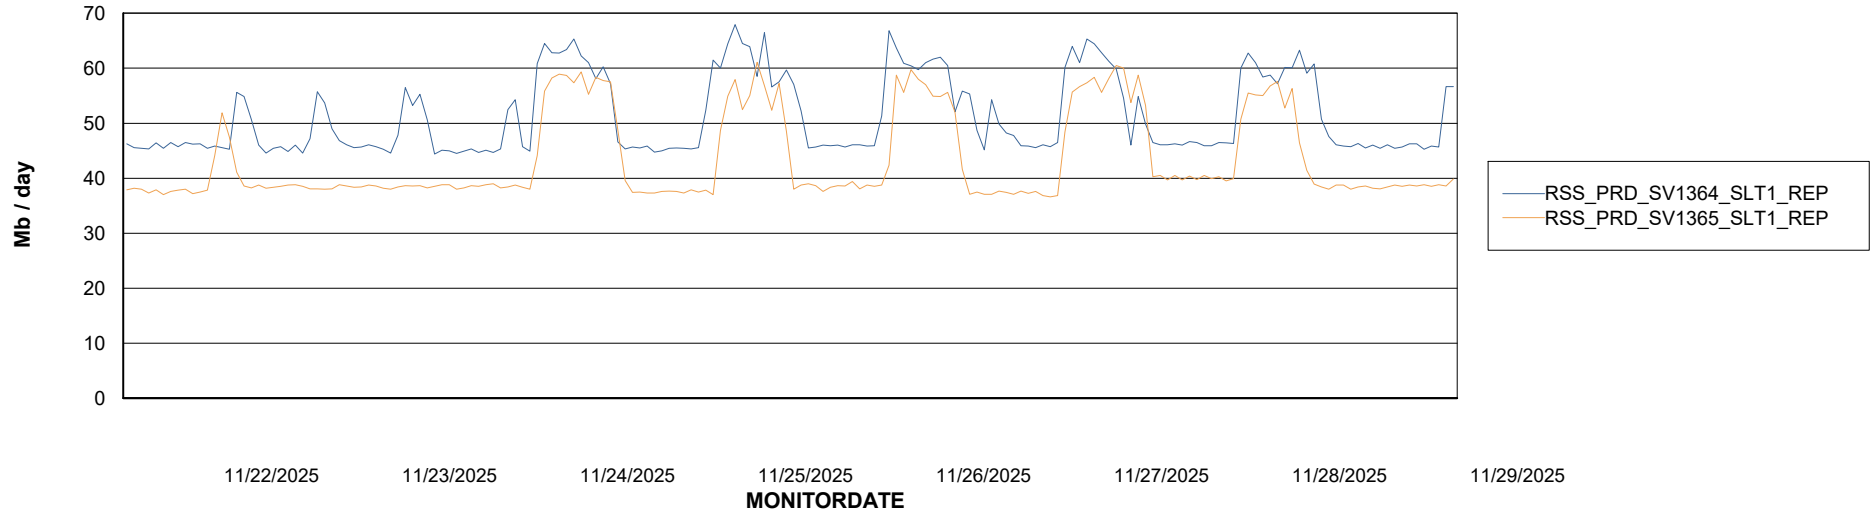

ABSSolute Application ReportServer Services

Avg memory used per ReportServer Service