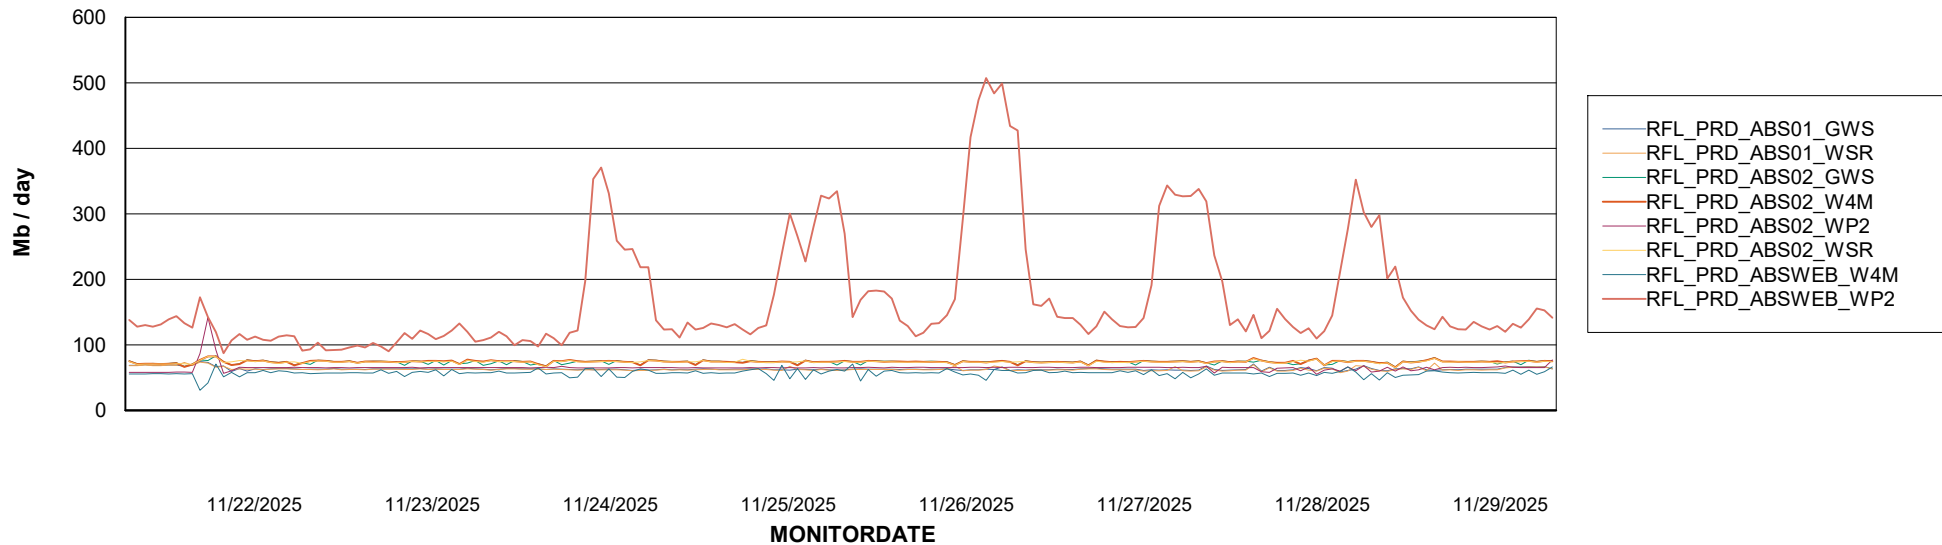

ABSSolute Web Component Services

Avg memory used per ABS Web component