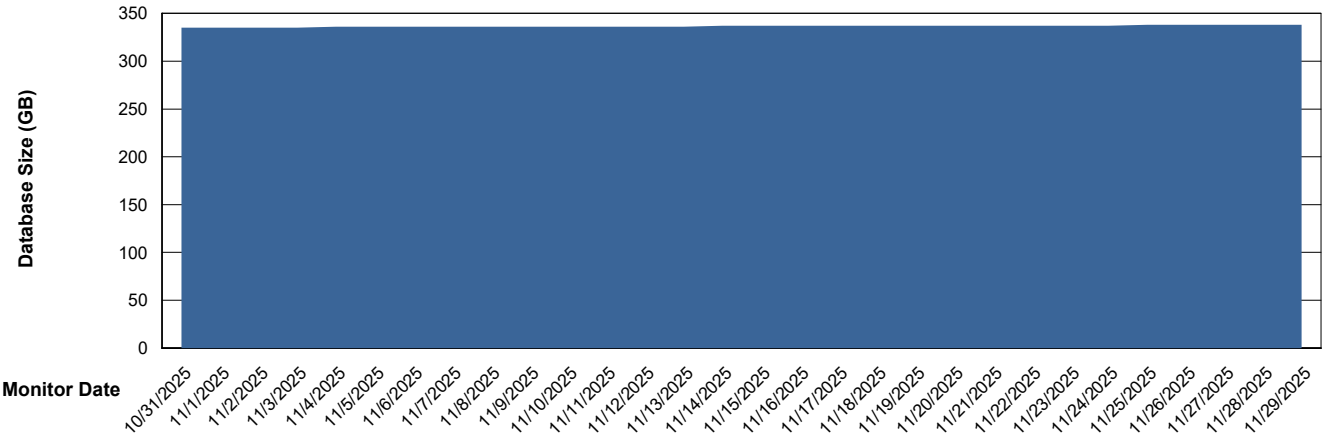

DB Processes Max 1,000

Weekly SLA Customer Report

Customer RFL_Production
 Database ID 36

DATABASE SIZE RFL_PRD_ABS01_DB

Database growth over last month

Database Tablespace RFL_PRD_ABS01_DB

Date	Tablespace Name	Filesize (Gb)	Usedsize (Gb)	Percentage free
11/29/2025	ABSDATA	121	93	23
	INDX	279	228	18
11/28/2025	ABSDATA	121	93	23
	INDX	279	228	18
11/27/2025	ABSDATA	121	93	23
	INDX	279	228	18
11/26/2025	ABSDATA	121	93	23
	INDX	279	228	18
11/25/2025	ABSDATA	121	93	23
	INDX	279	227	18
11/24/2025	ABSDATA	121	93	23
	INDX	279	227	19
11/23/2025	ABSDATA	121	93	23
	INDX	279	227	19

Weekly SLA Customer Report

Customer RFL_Production
Database ID 36

Standby Database Health RFL_Production

Recovery lag for last 7 days

Weekly SLA Customer Report

Customer RFL_Production
Database ID 36

ABSSolute Application Server Services