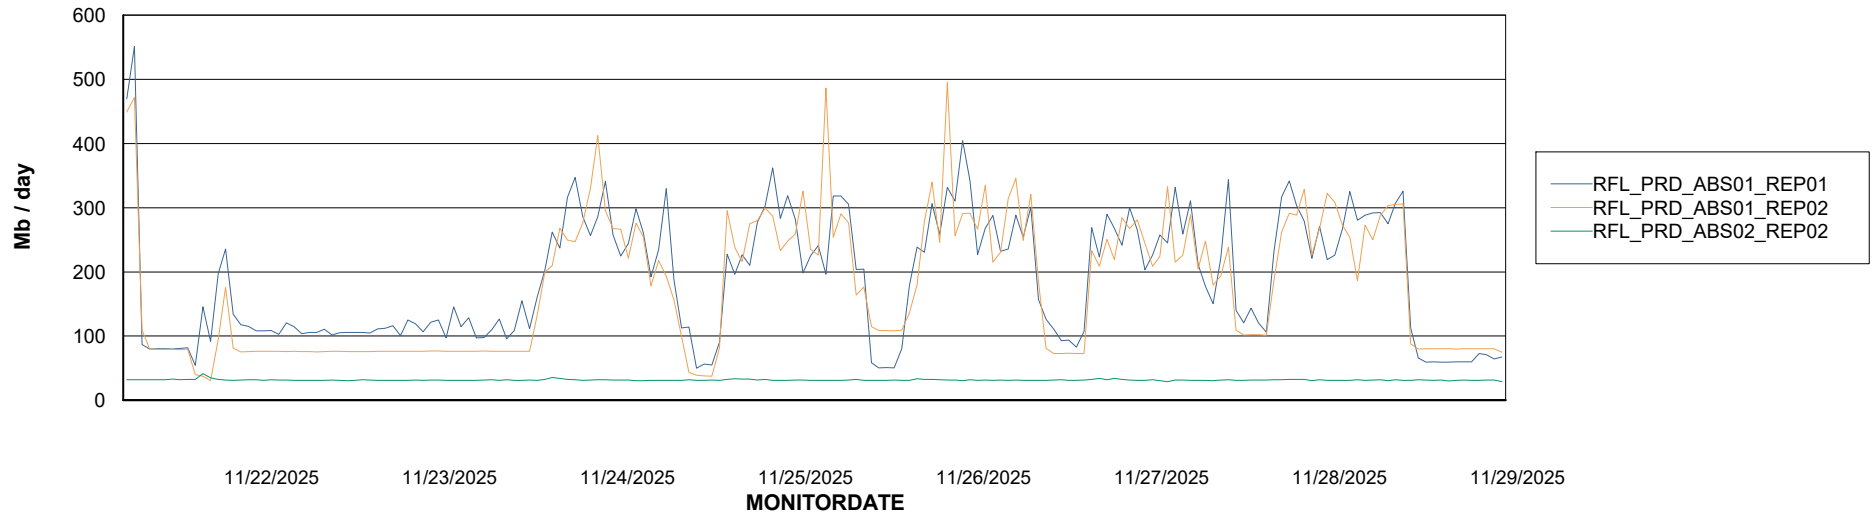

Avg memory used per ABS Server Service

Avg users per day per ABS server

Weekly SLA Customer Report

Customer RFL_Production
Database ID 36

ABSSolute Application ReportServer Services

Avg memory used per ReportServer Service