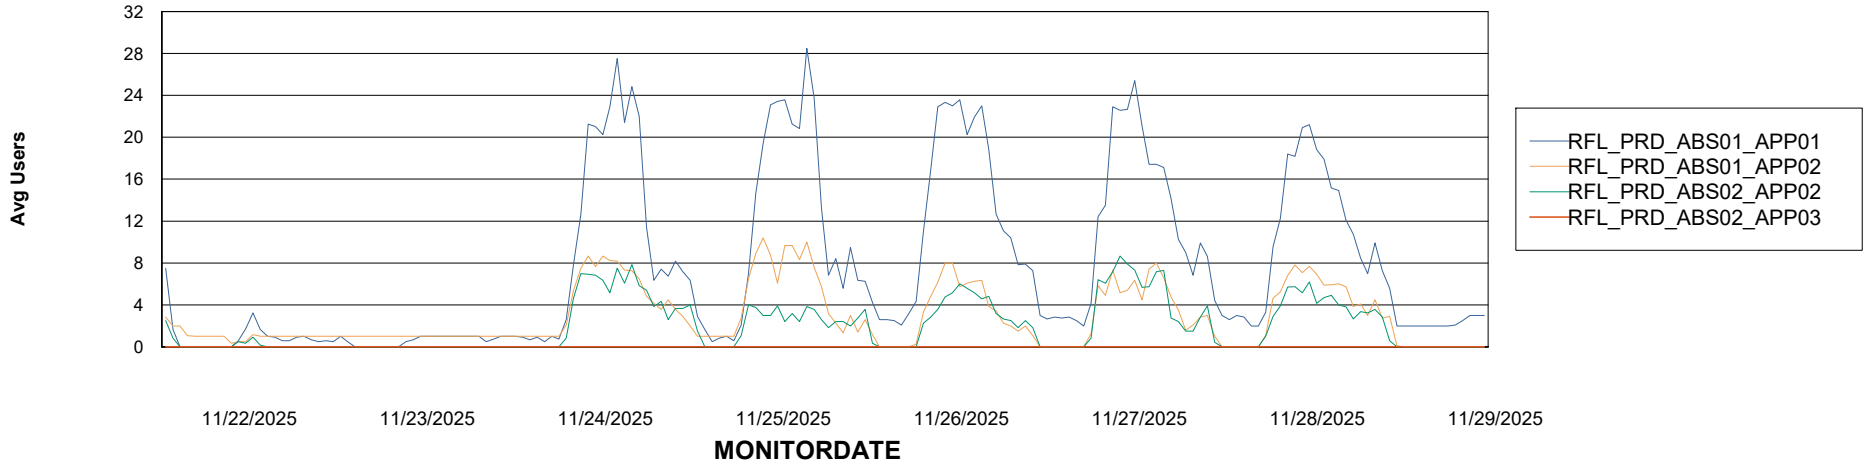

Avg users per day per ABS server