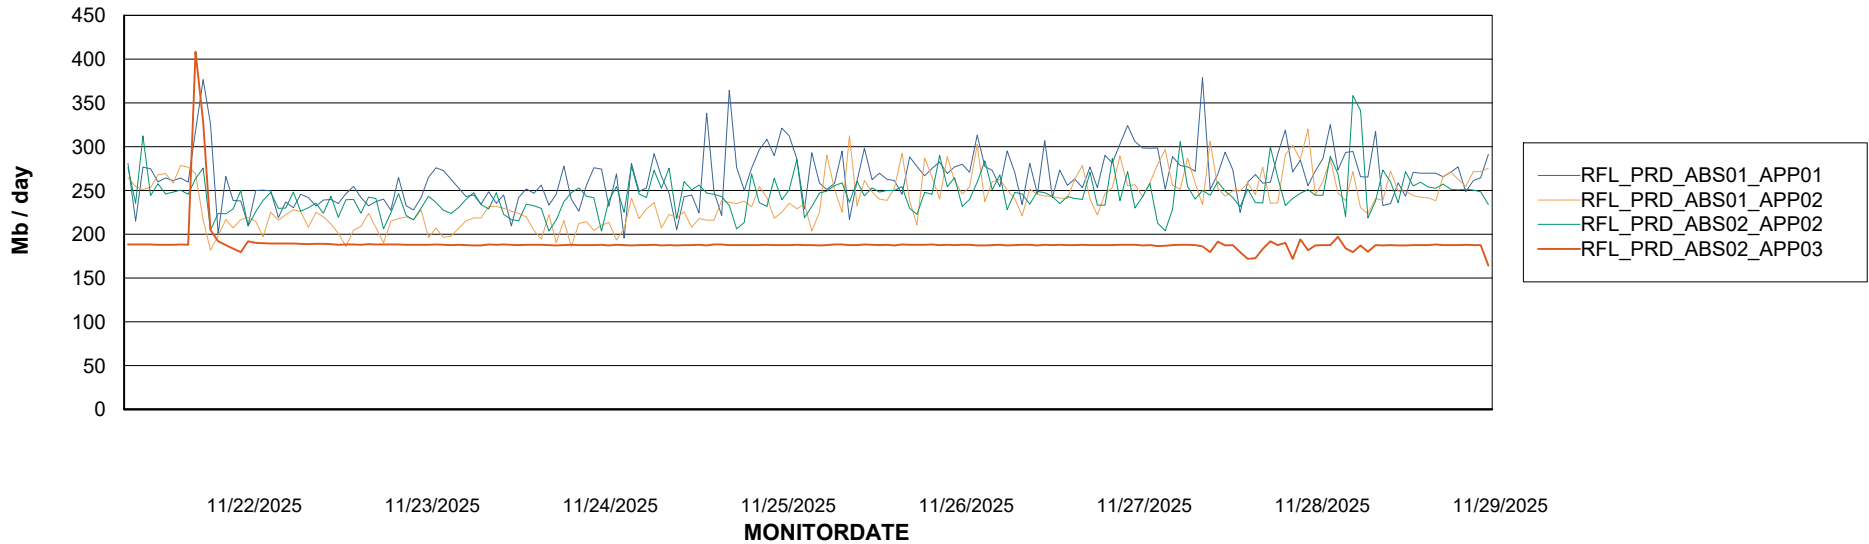

ABSSolute Application Server Services

Avg memory used per ABS Server Service