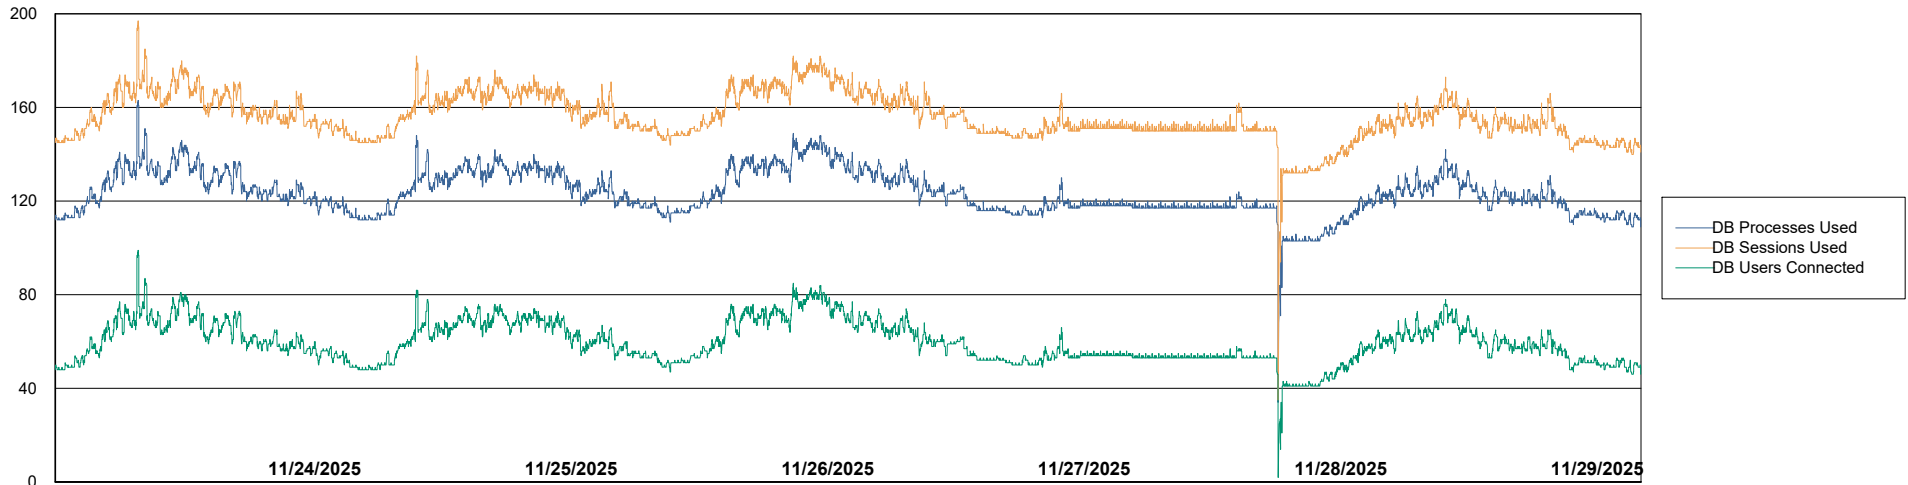

Weekly SLA Customer Report

Customer NOA_Production (24/7)
Database ID 116

Database Performance NOA_PRD_NHSBI_ABS1

Weekly SLA Customer Report

Customer NOA_Production (24/7)
Database ID 116

Database Performance NOA_PRD_NovoABS01_ABS1