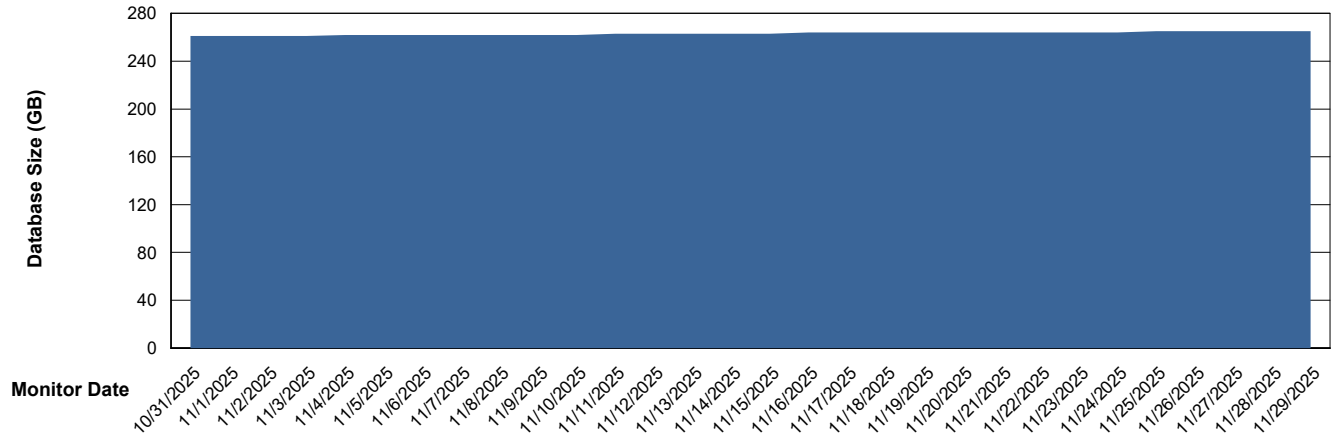

Weekly SLA Customer Report

Customer NOA_Production (24/7)
Database ID 116

Database Performance NOA_PRD_NovoABS03_HSBABS1

DB Processes Max 300

Weekly SLA Customer Report

Customer NOA_Production (24/7)
Database ID 116

DATABASE SIZE NOA_PRD_NHSBI_ABS1

Database growth over last month

DATABASE SIZE NOA_PRD_NovoABS01_ABS1

Database growth over last month

Weekly SLA Customer Report

Customer NOA_Production (24/7)
 Database ID 116