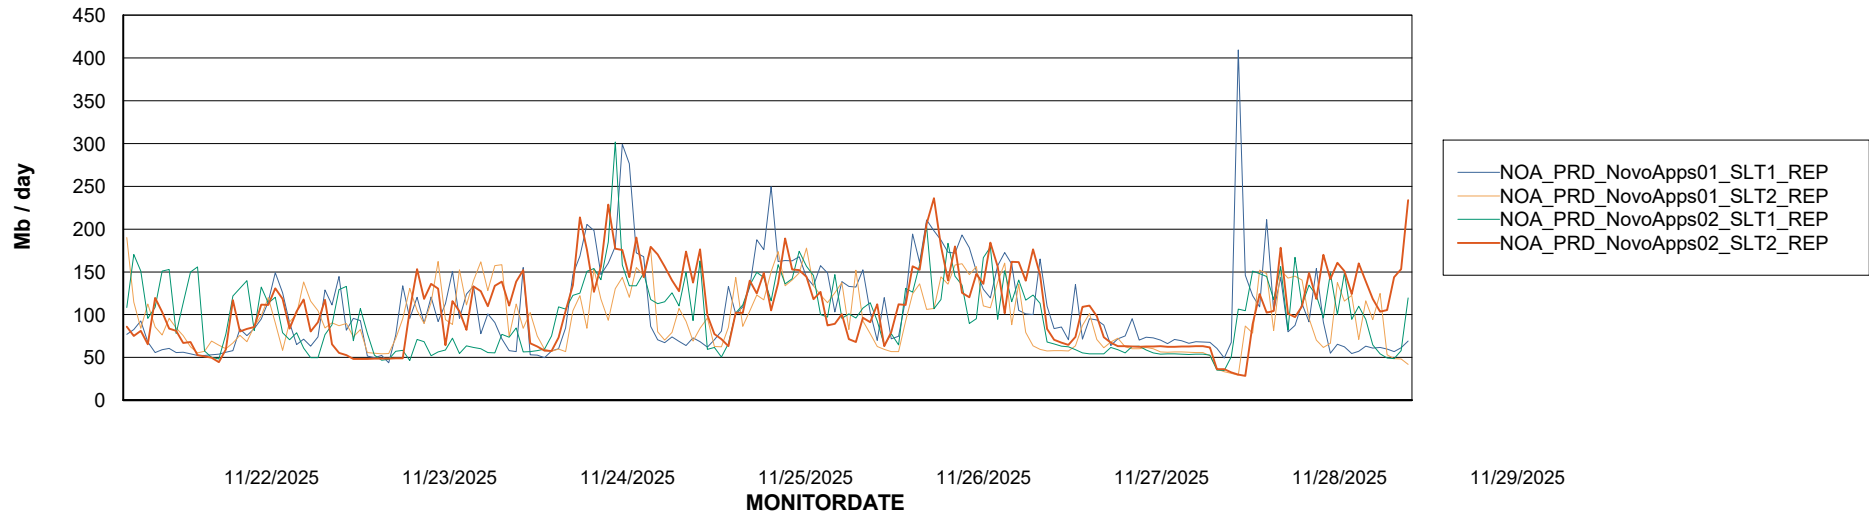

Avg memory used per ABS Server Service

Avg users per day per ABS server

Weekly SLA Customer Report

Customer NOA_Production (24/7)
Database ID 116

ABSSolute Application ReportServer Services

Avg memory used per ReportServer Service