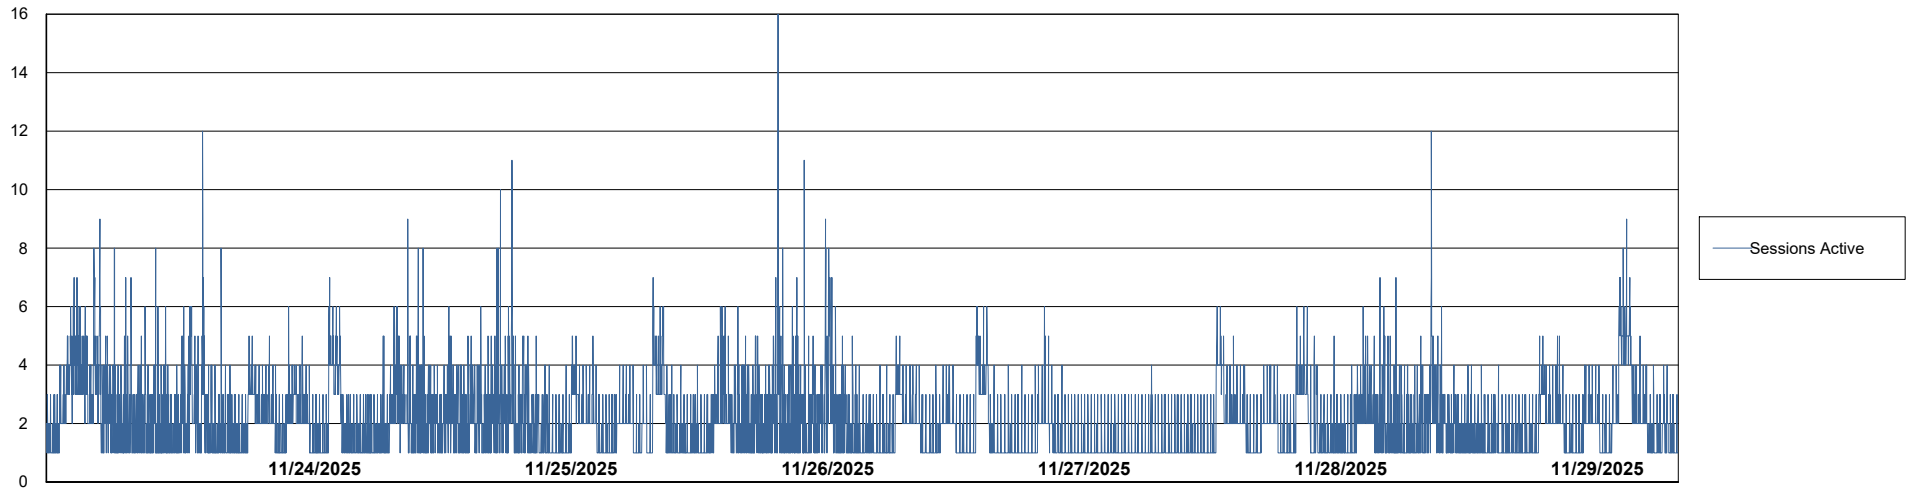

Weekly SLA Customer Report

Customer NIX_Production
Database ID 51

Database Performance NIX_PRD_ABSBI_ABS1

Weekly SLA Customer Report

Customer NIX_Production
Database ID 51

Database Performance NIX_PRD_ABSD01_ABS1