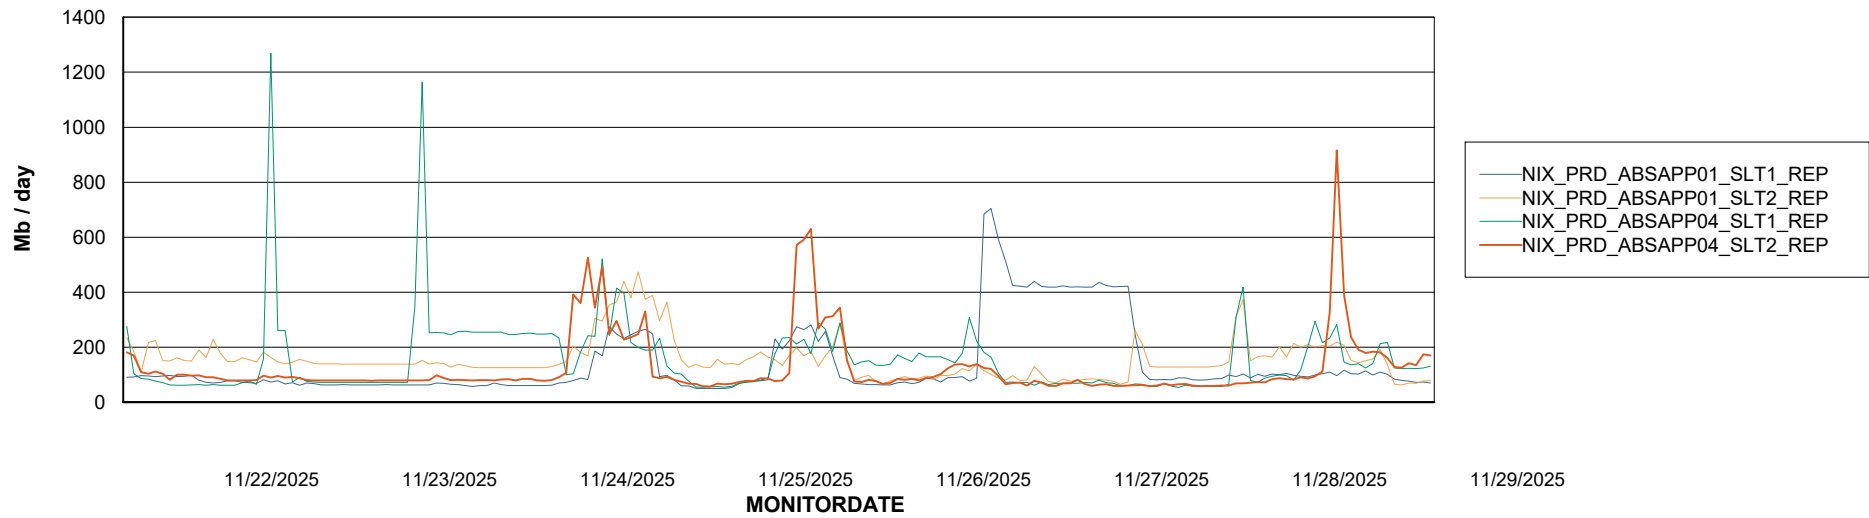

Avg memory used per ABS Server Service

Avg users per day per ABS server

Weekly SLA Customer Report

Customer NIX_Production
Database ID 51

ABSSolute Application ReportServer Services

Avg memory used per ReportServer Service