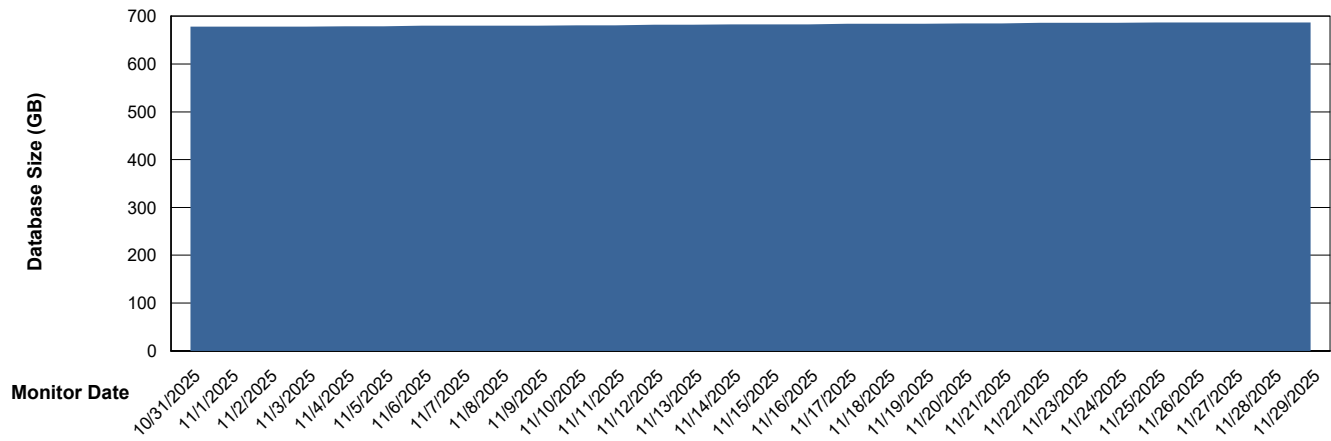

DATABASE SIZE NIX_PRD_ABSDB01_ABS1

Database growth over last month