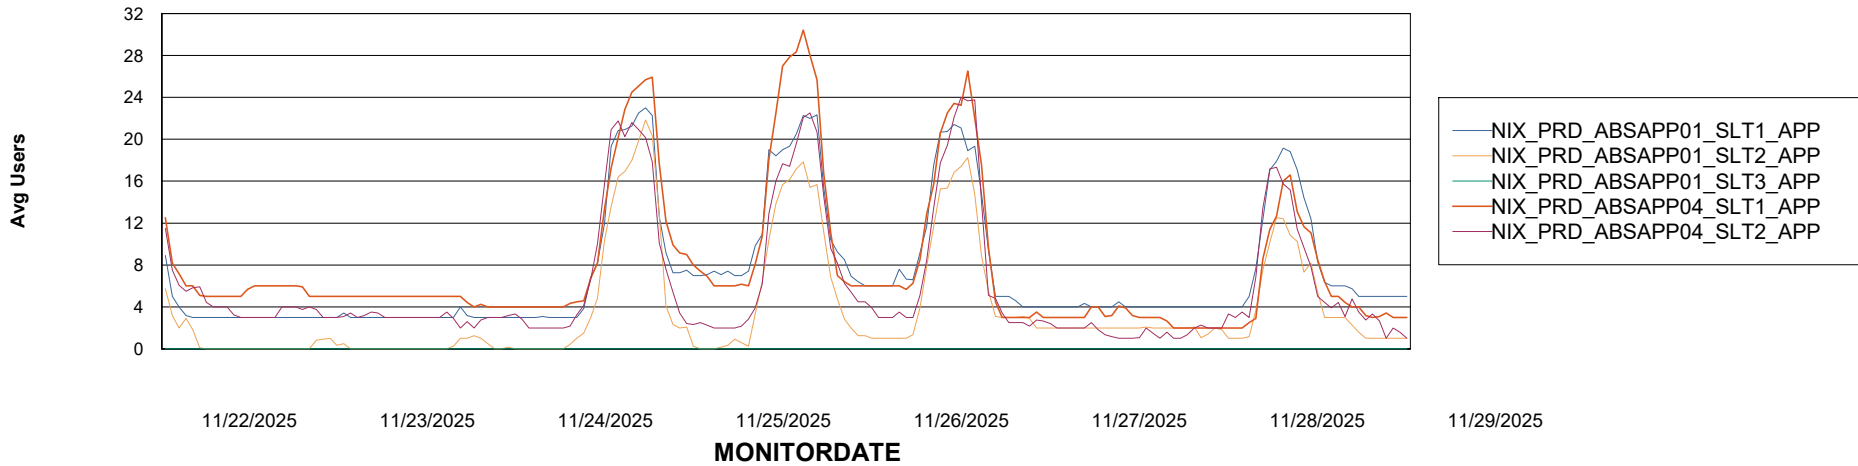

Avg users per day per ABS server