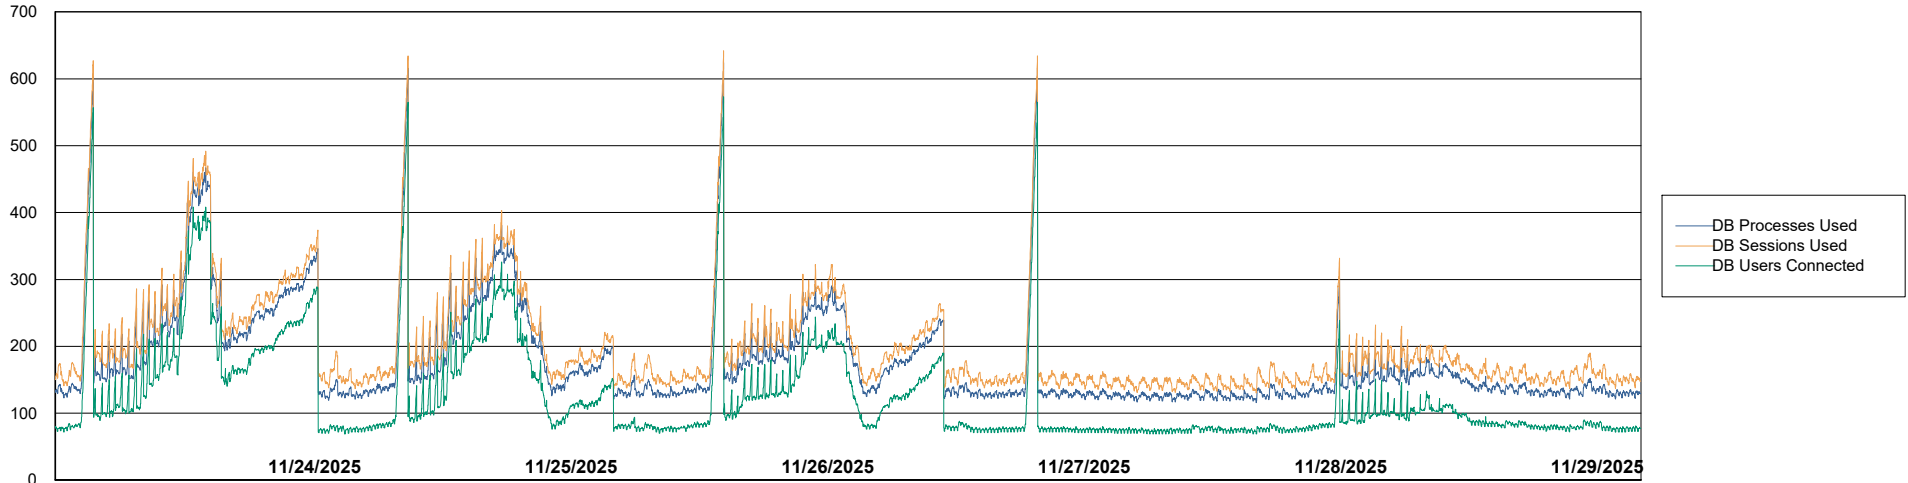

Weekly SLA Customer Report

Customer NIX_Production
Database ID 51

Database Performance NIX_PRD_ABSBI_ABS1

Weekly SLA Customer Report

Customer NIX_Production
Database ID 51

Database Performance NIX_PRD_ABSD01_ABS1