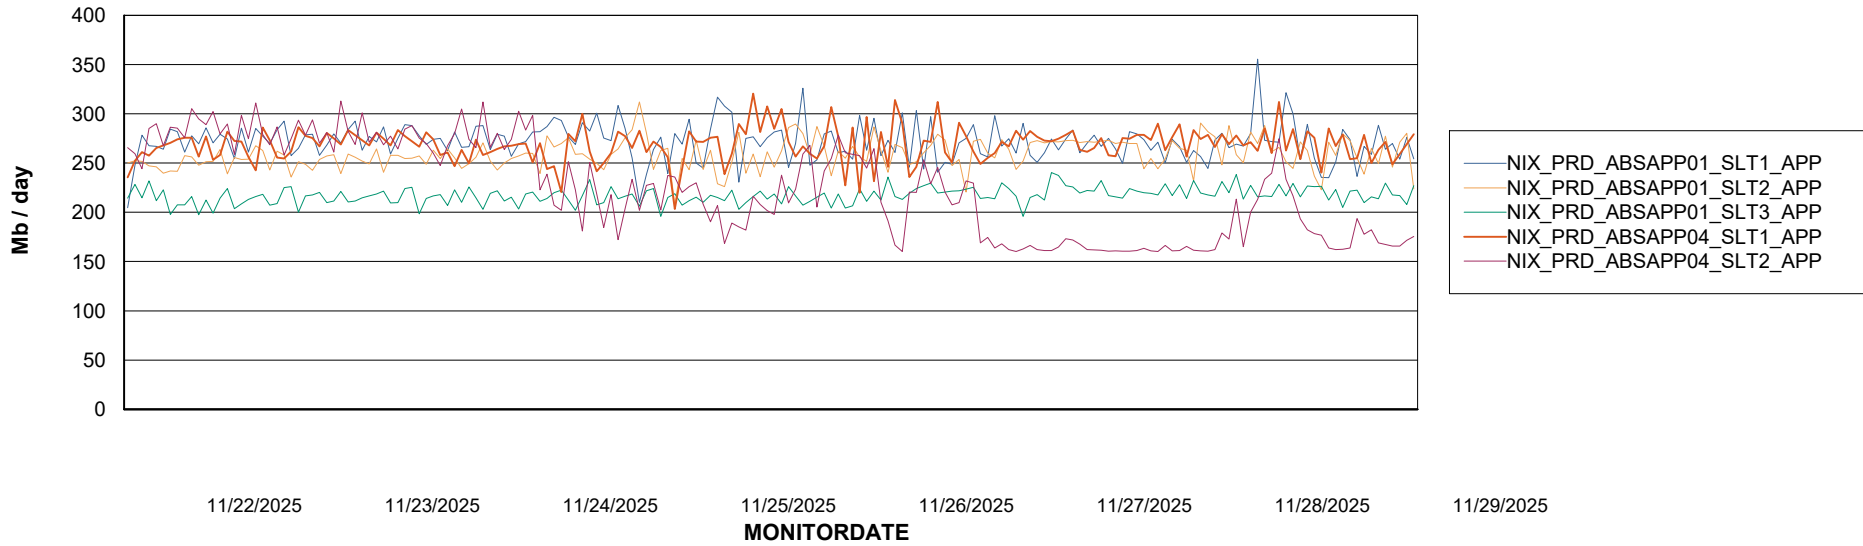

ABSSolute Application Server Services

Avg memory used per ABS Server Service