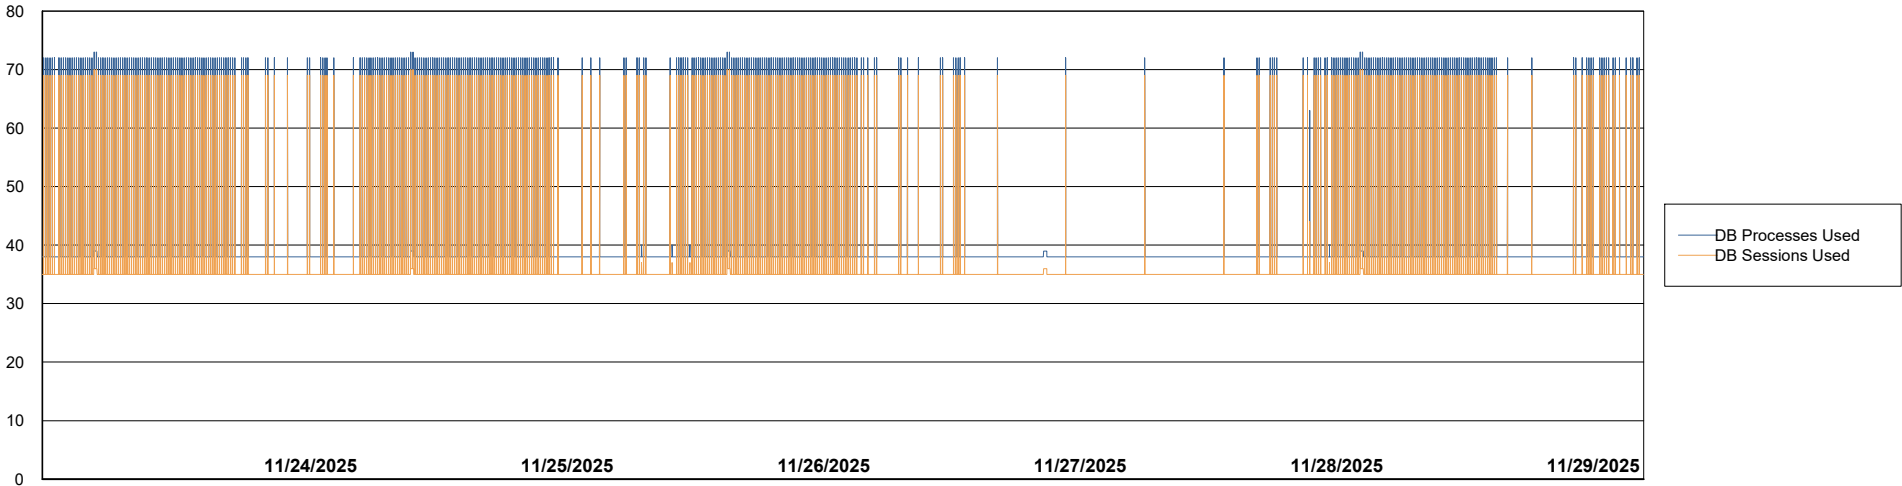

Database Performance NIX_PRD_ABSD02_HSBABS1

DB Processes Max 300