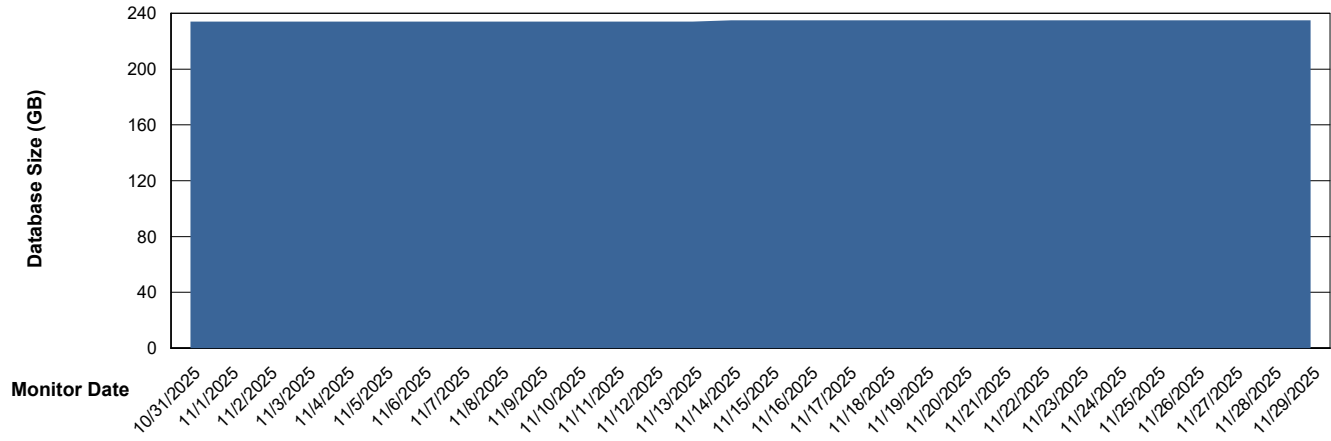

DATABASE SIZE NIX_PRD_ABSBI_ABS1

Database growth over last month