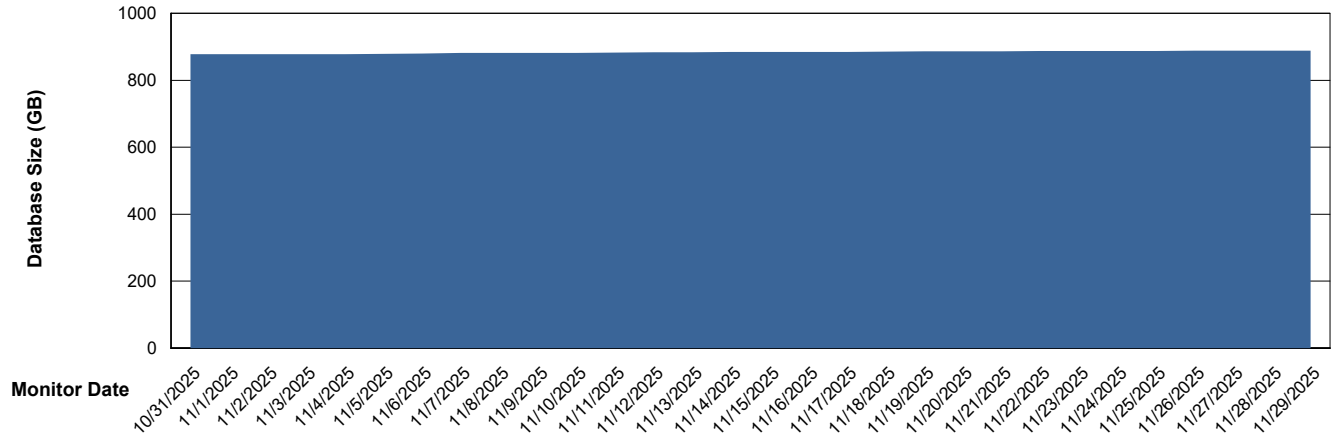

DATABASE SIZE LTS_PRD_CLSABSBI01_ABS1

Database growth over last month