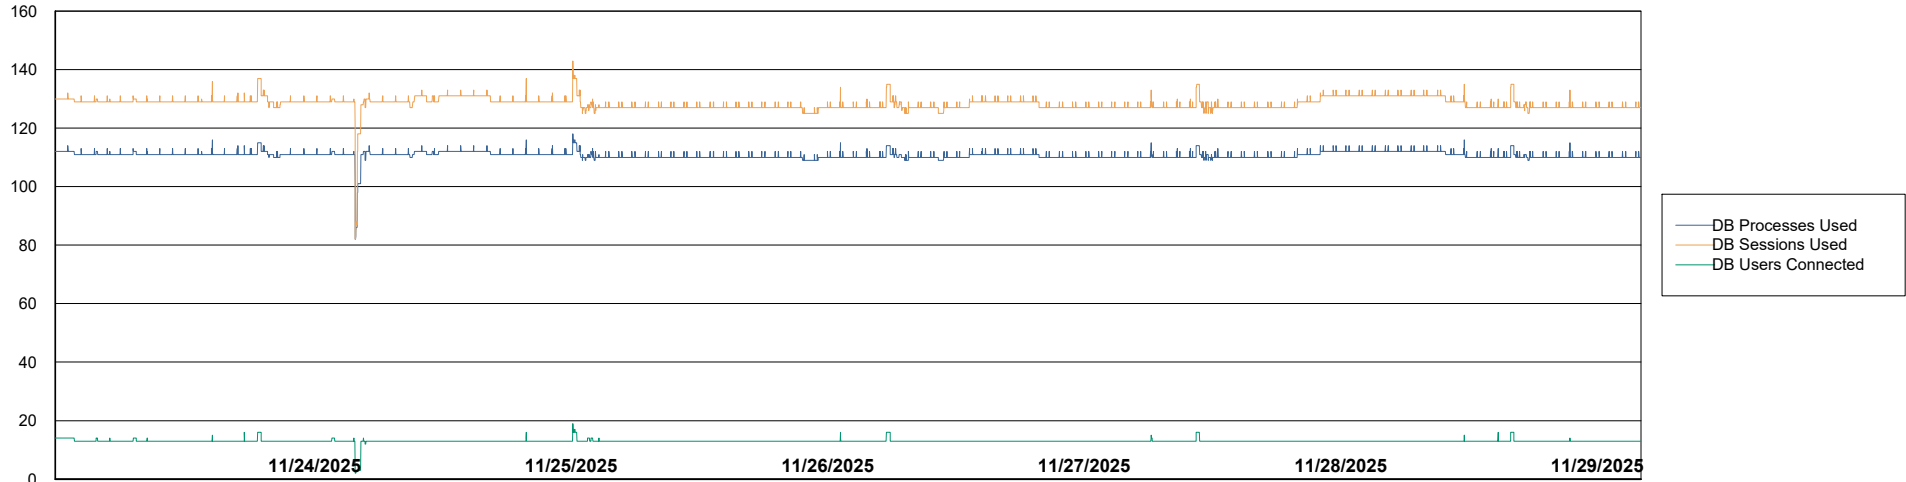

Database Performance LTS_PRD_CLSABSD01NEW_ABS1