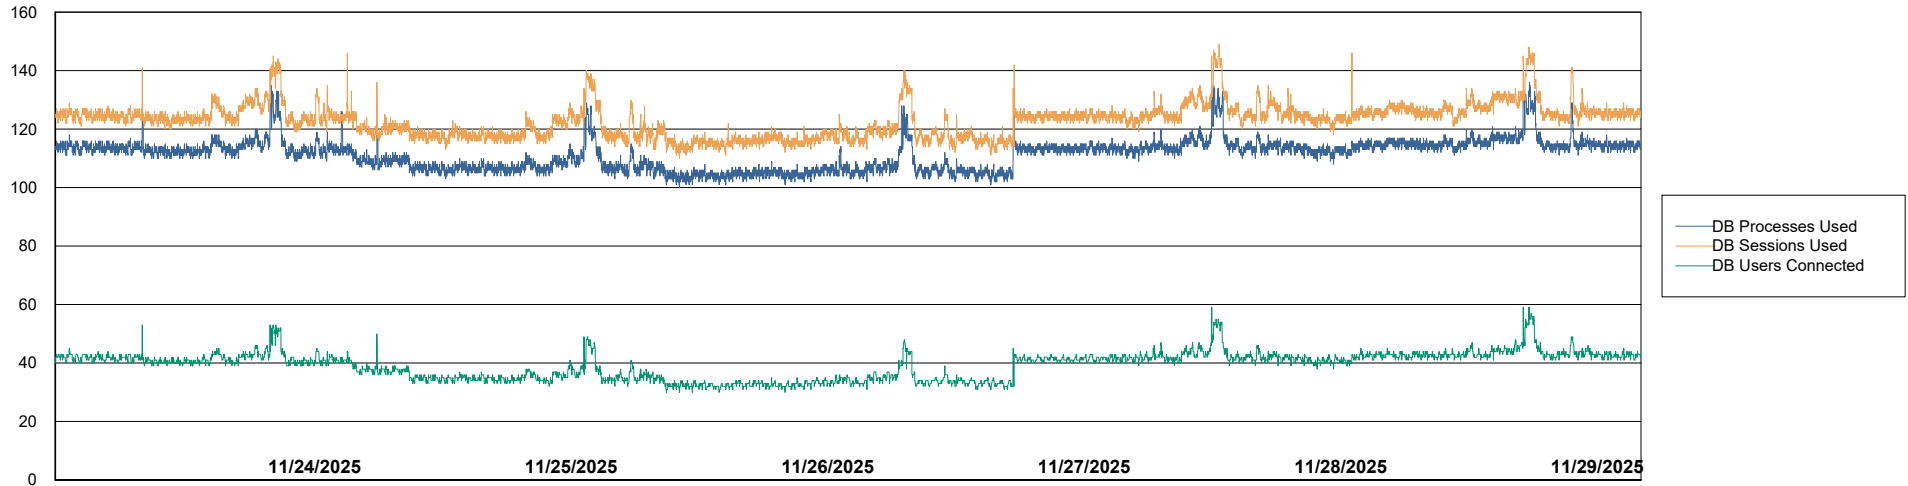

Database Performance LTS_PRD_CLSABSBI01_ABS1