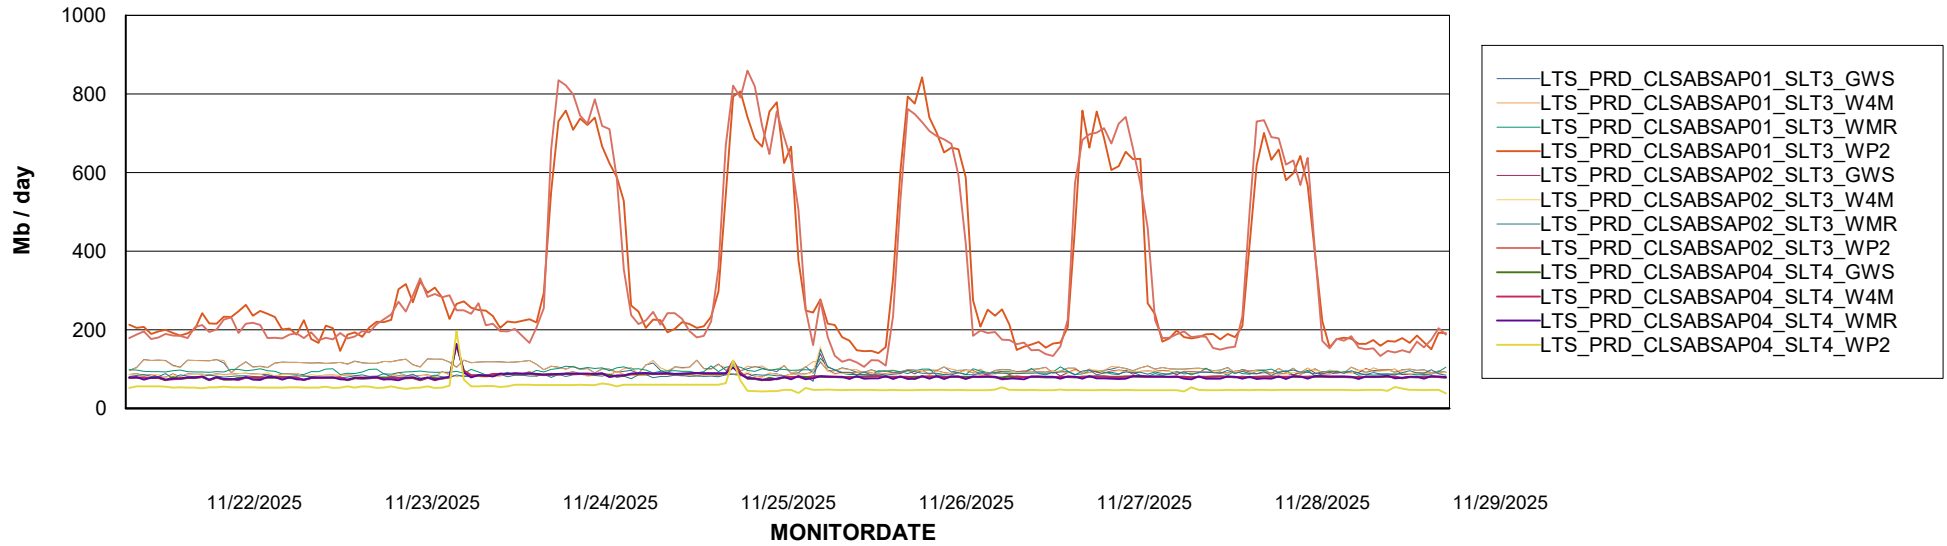

ABSSolute Web Component Services

Avg memory used per ABS Web component