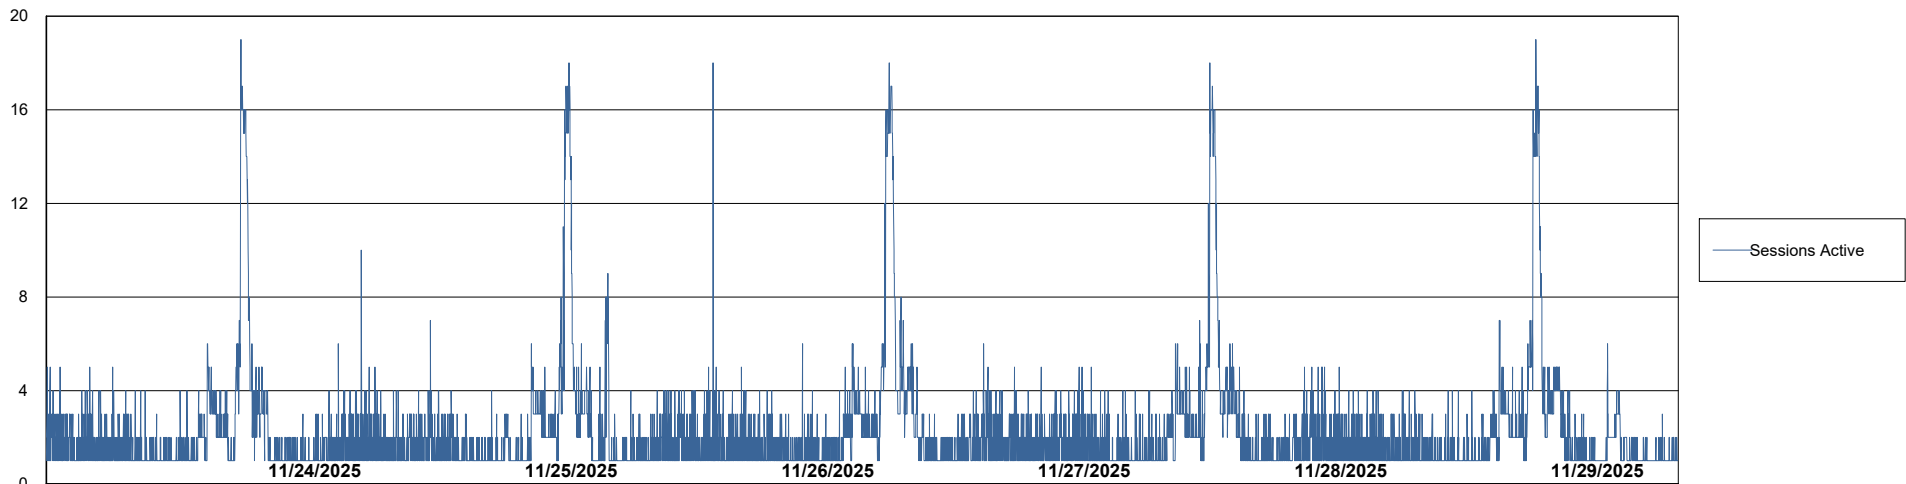

Database Performance LTS_PRD_CLSABSD01_ABS1