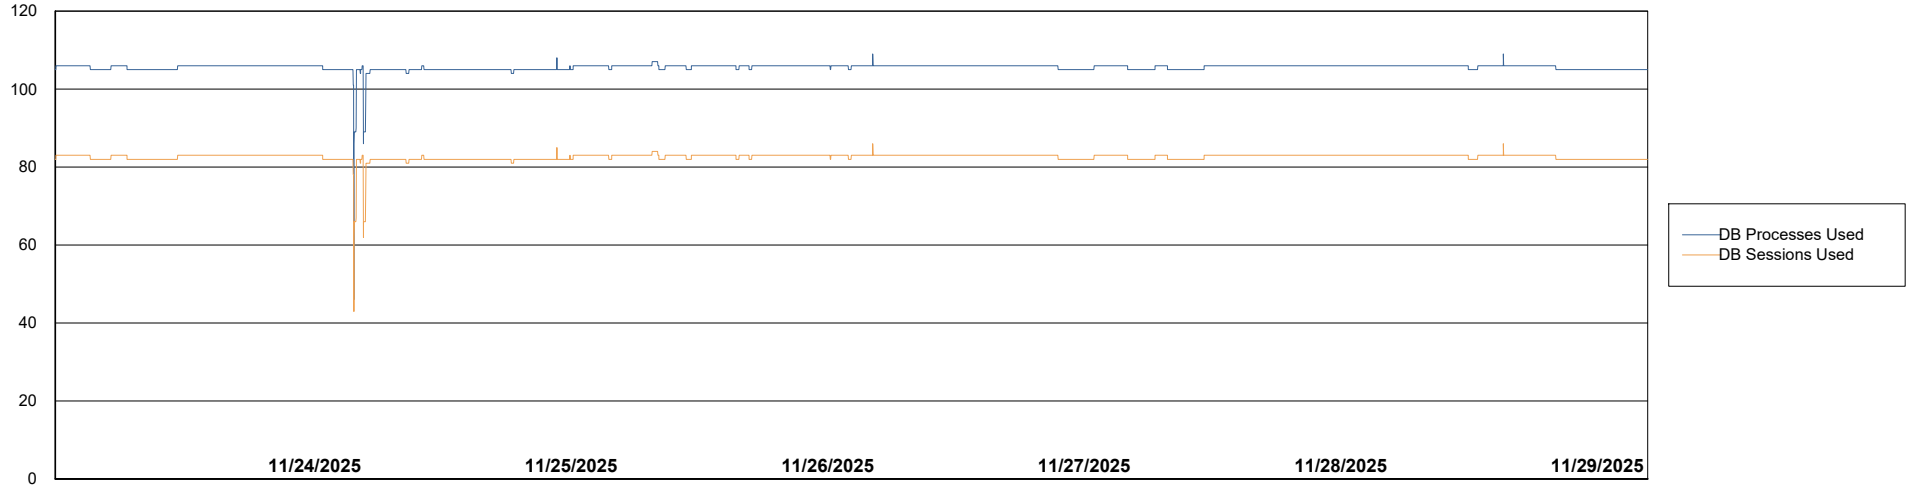

Database Performance LTS_PRD_CLSABSDB02NEW_HSBABS1

DB Processes Max 0
DB Processes Max 1,000