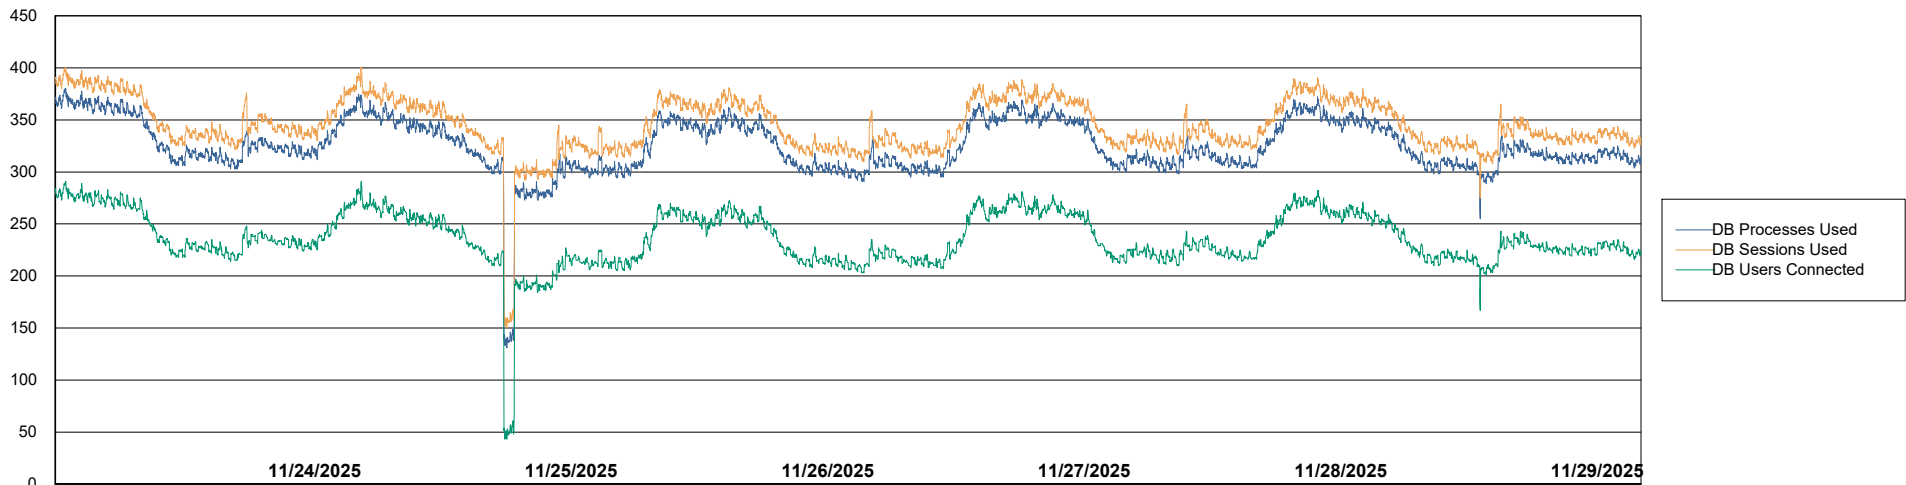

Database Performance LTS_PRD_CLSABSD01_ABS1