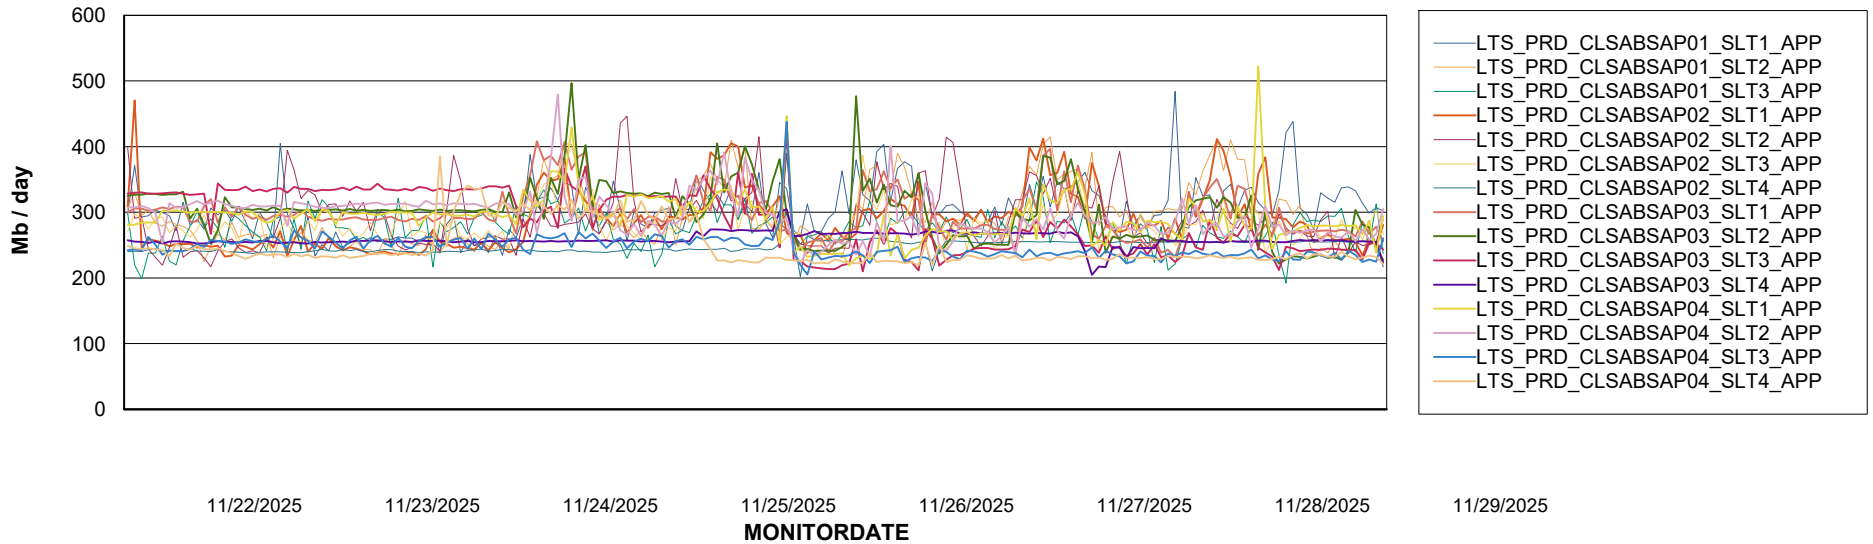

ABSSolute Application Server Services

Avg memory used per ABS Server Service