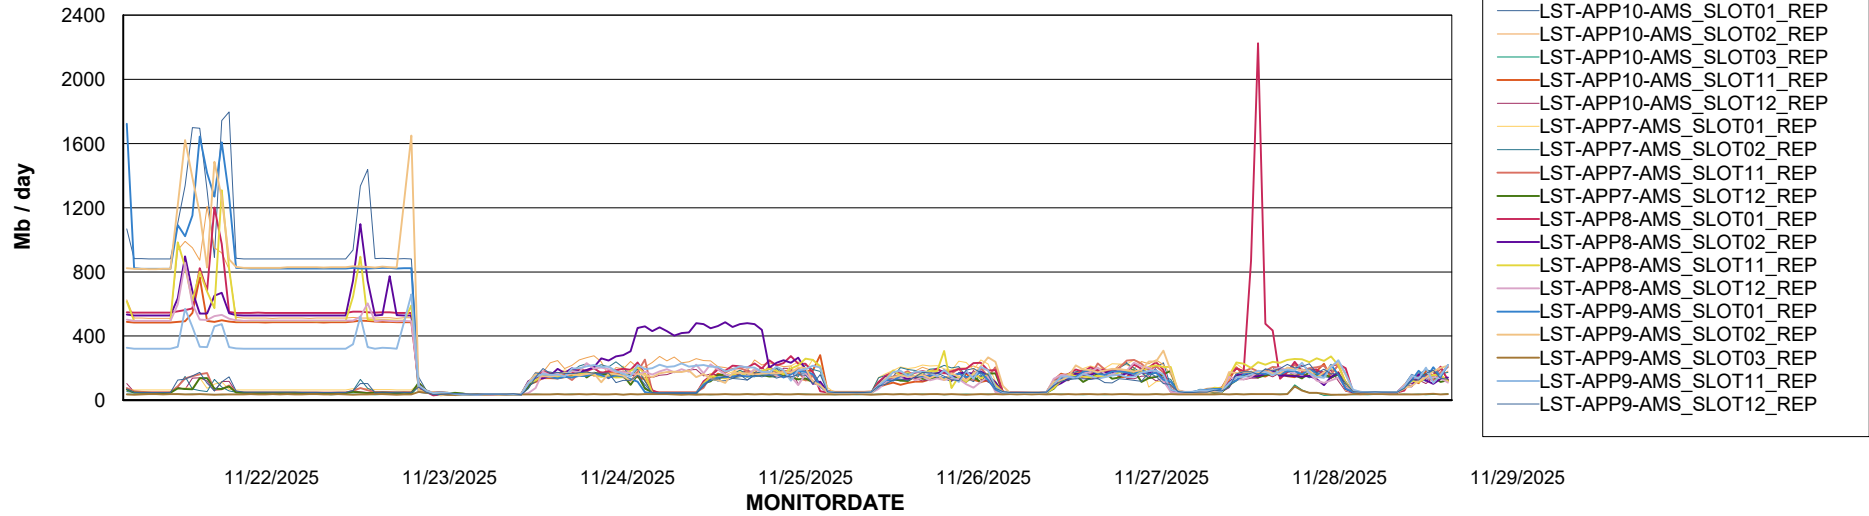

ABSSolute Application ReportServer Services

Avg memory used per ReportServer Service