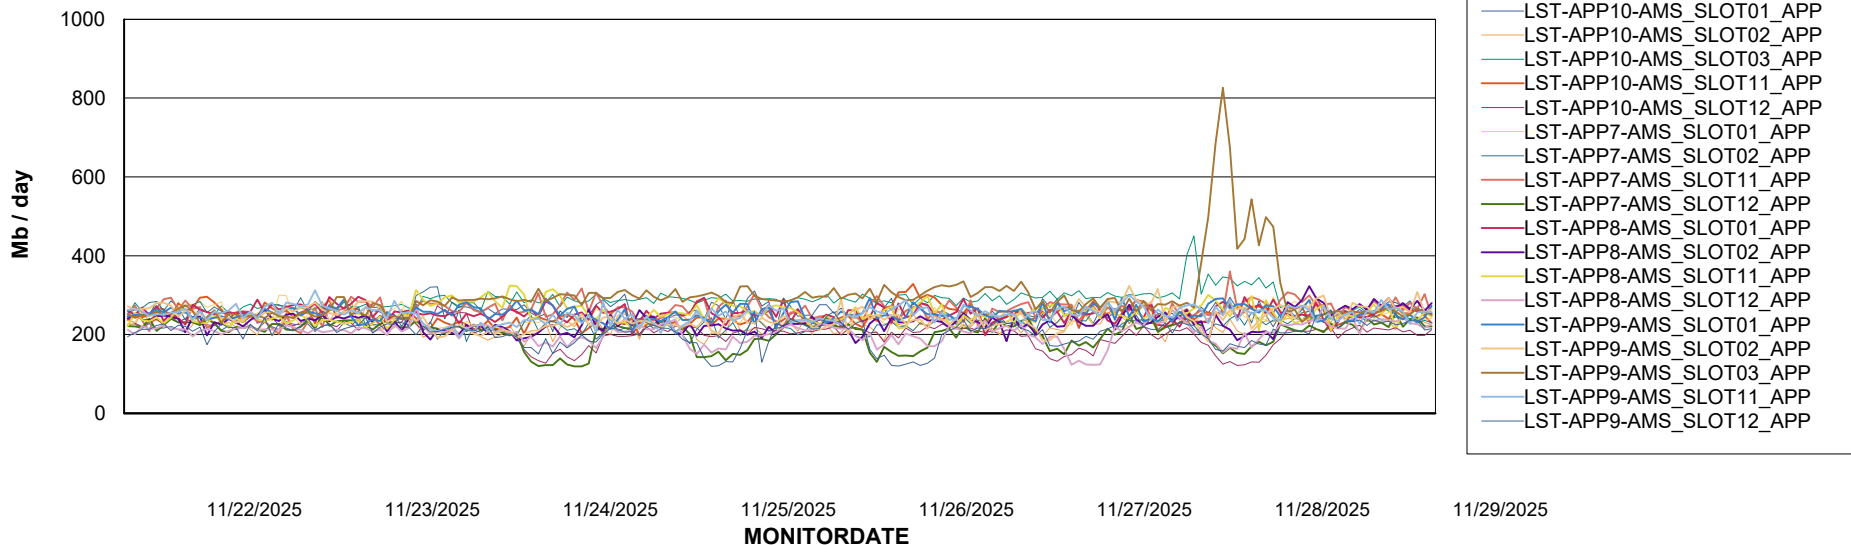

ABSSolute Application Server Services

Avg memory used per ABS Server Service