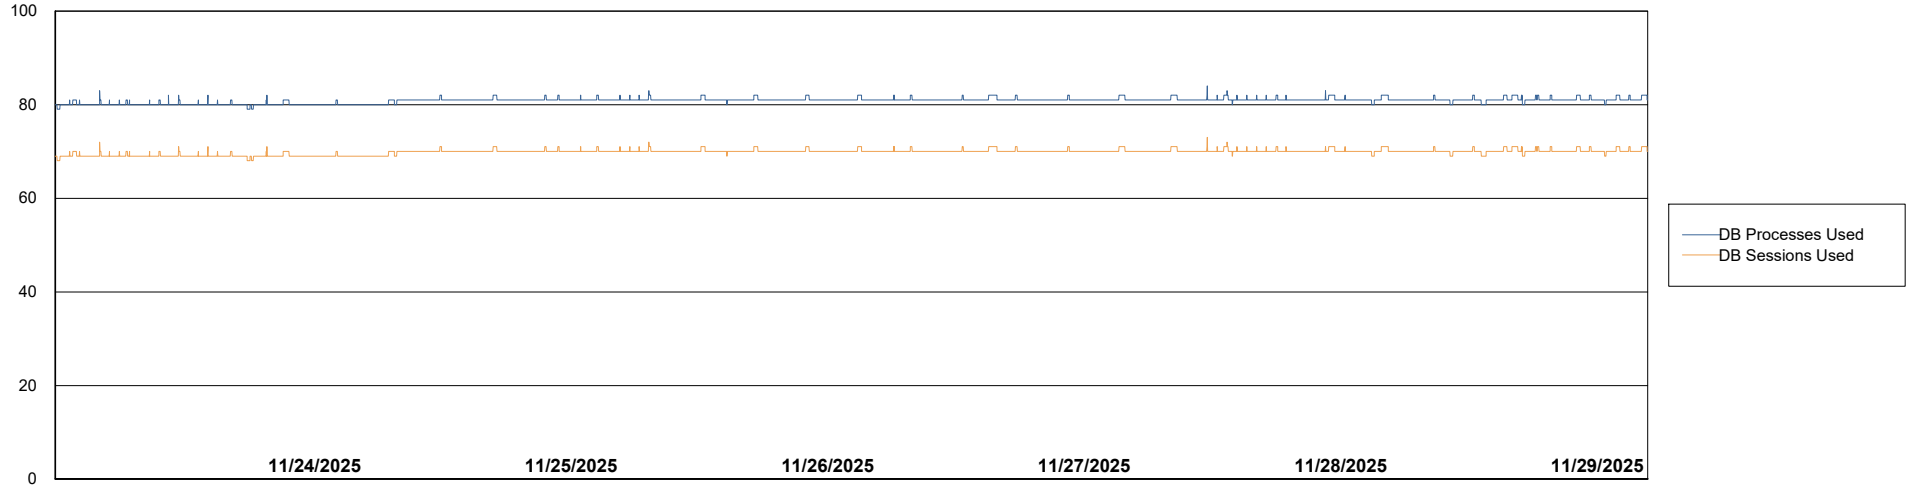

Database Performance LST-DBS8-AMS_DB_HSBABS1

DB Processes Max 0
DB Processes Max 1,000