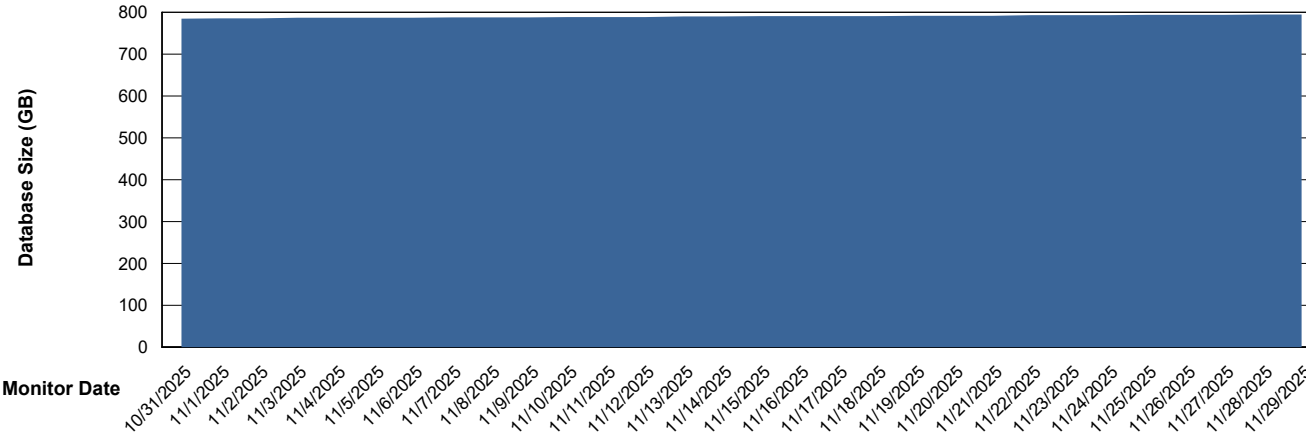

Database growth over last month

Database Tablespace LST-DBS7-AMS_DB_ABS1

Date	Tablespace Name	Filesize (Gb)	Usedsize (Gb)	Percentage free
11/29/2025	ABSDATA	786	656	17
	INDX	151	122	19
11/28/2025	ABSDATA	786	656	17
	INDX	151	122	19
11/27/2025	ABSDATA	786	655	17
	INDX	151	122	19
11/26/2025	ABSDATA	786	655	17
	INDX	151	122	19
11/25/2025	ABSDATA	786	655	17
	INDX	151	122	19
11/24/2025	ABSDATA	786	654	17
	INDX	151	122	19
11/23/2025	ABSDATA	786	654	17
	INDX	151	122	20