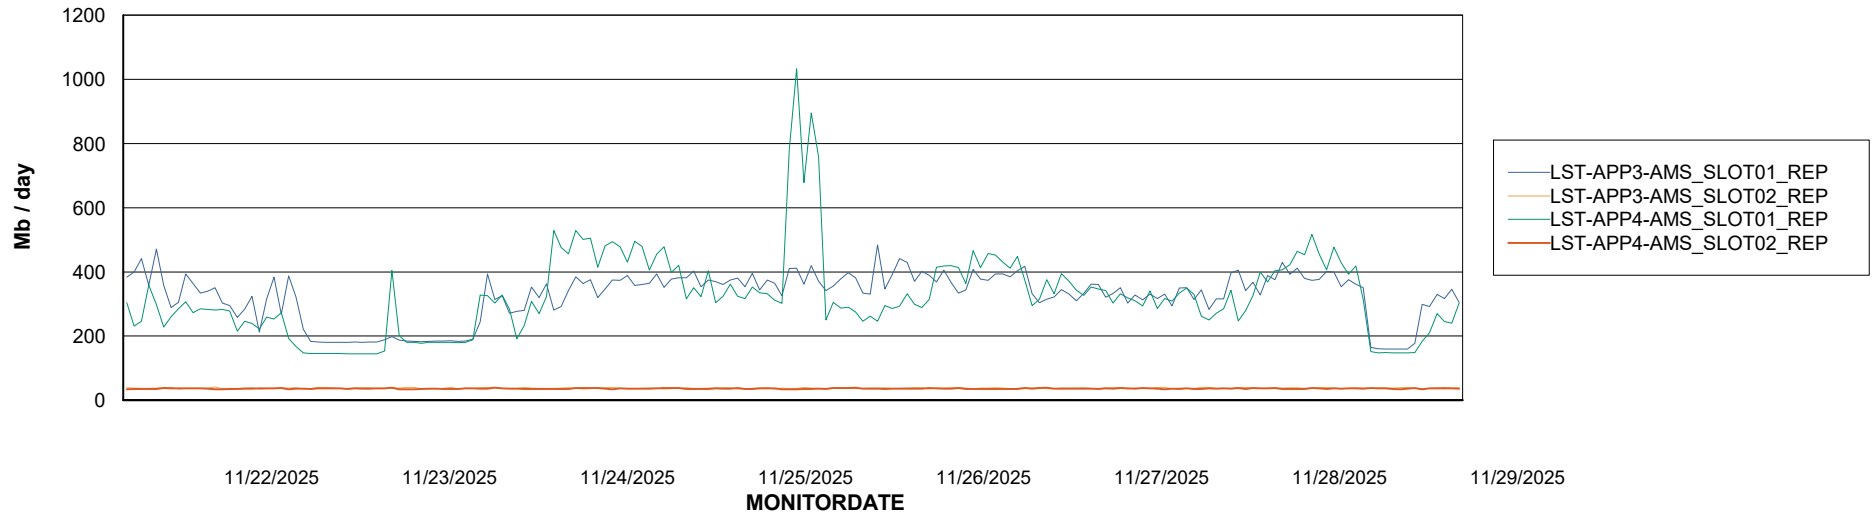

ABSSolute Application ReportServer Services

Avg memory used per ReportServer Service