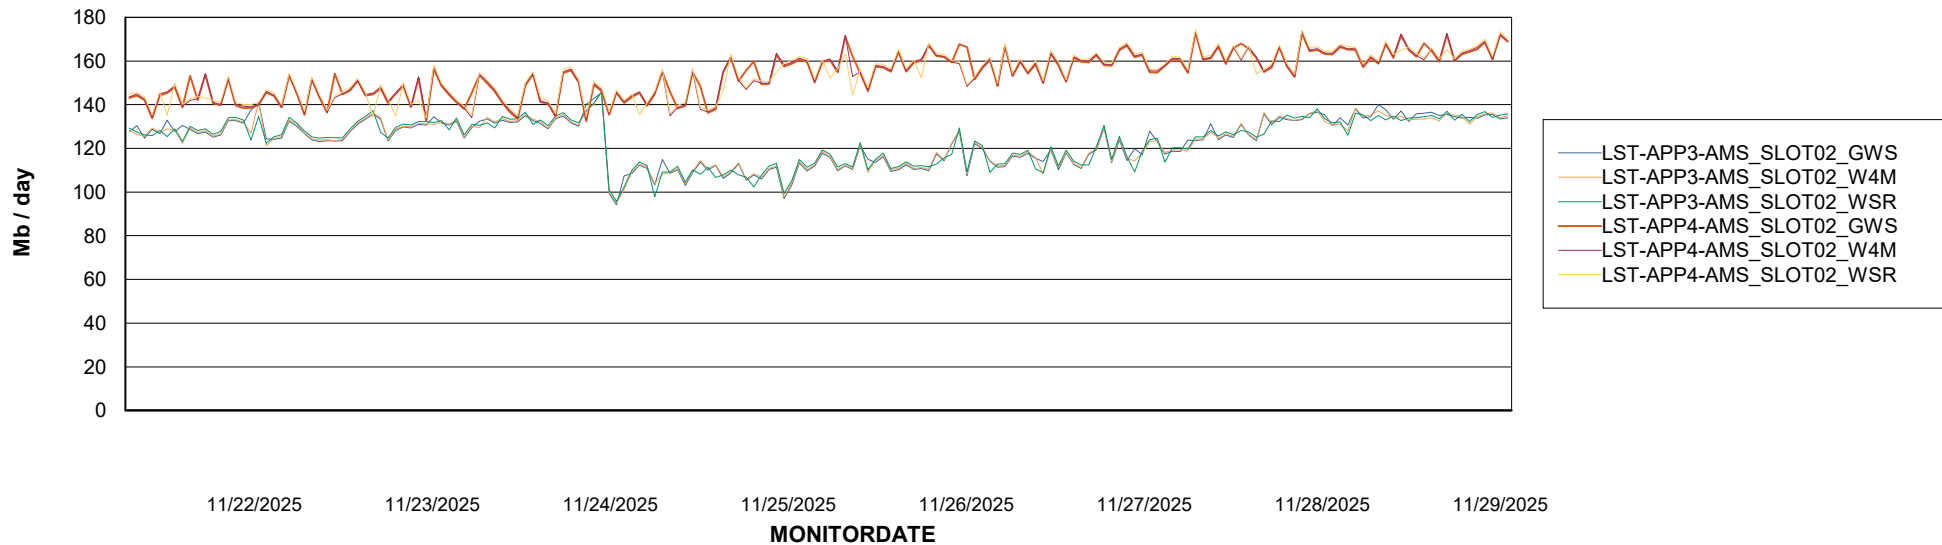

ABSSolute Web Component Services

Avg memory used per ABS Web component