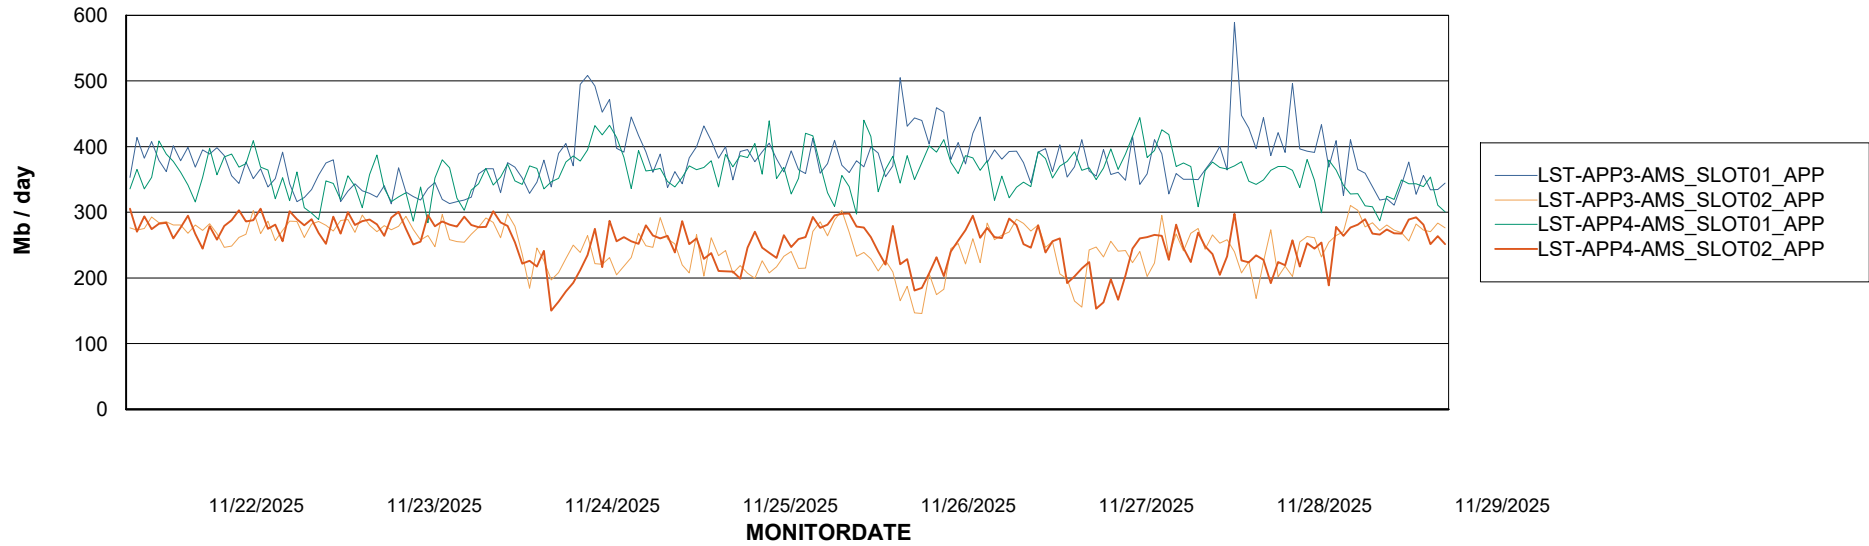

ABSSolute Application Server Services

Avg memory used per ABS Server Service