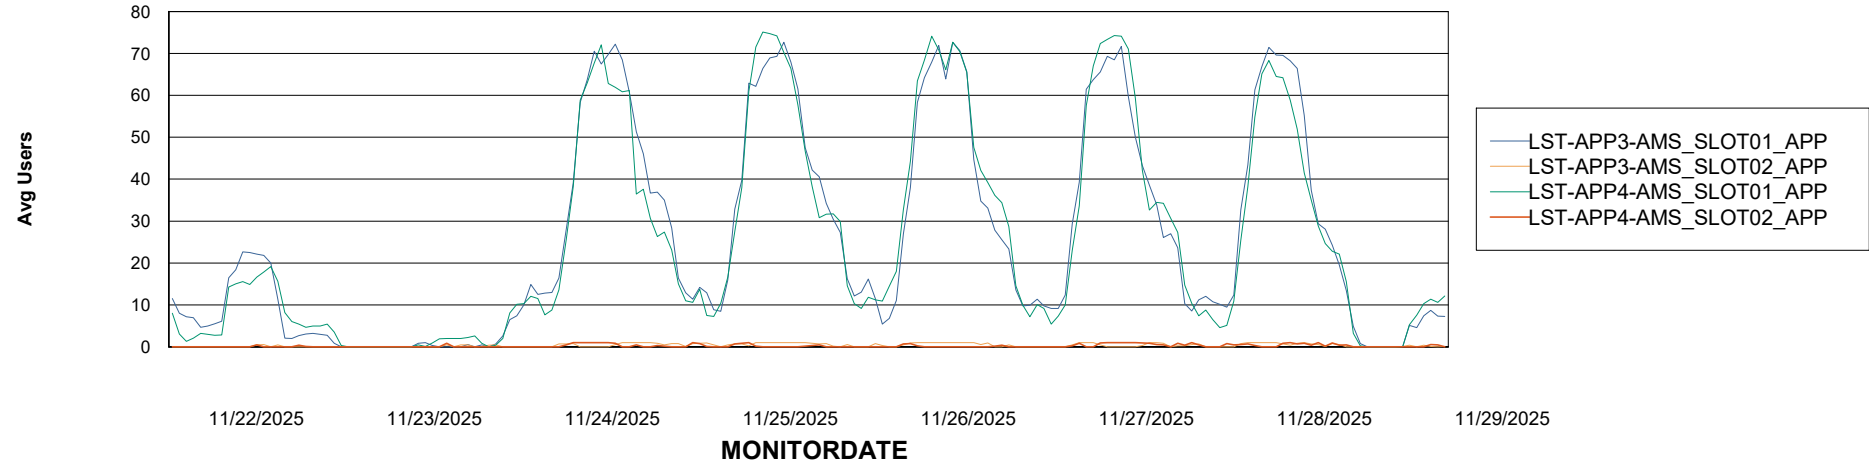

Weekly SLA Customer Report

Customer LST OCI AMS Production ABSME
Database ID 213

ABSSolute Application Server Services

Avg memory used per ABS Server Service

Avg users per day per ABS server

Weekly SLA Customer Report