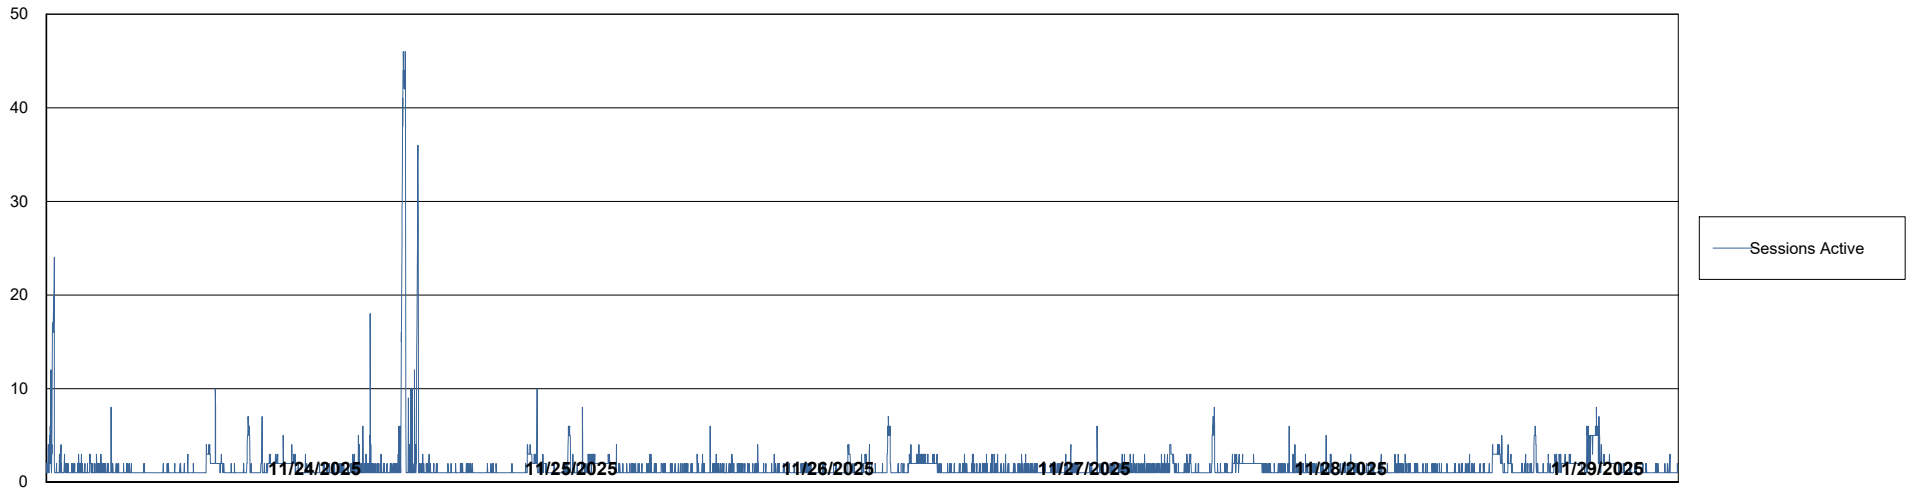

Database Performance LST-DBS4-AMS_DB_ABSME2