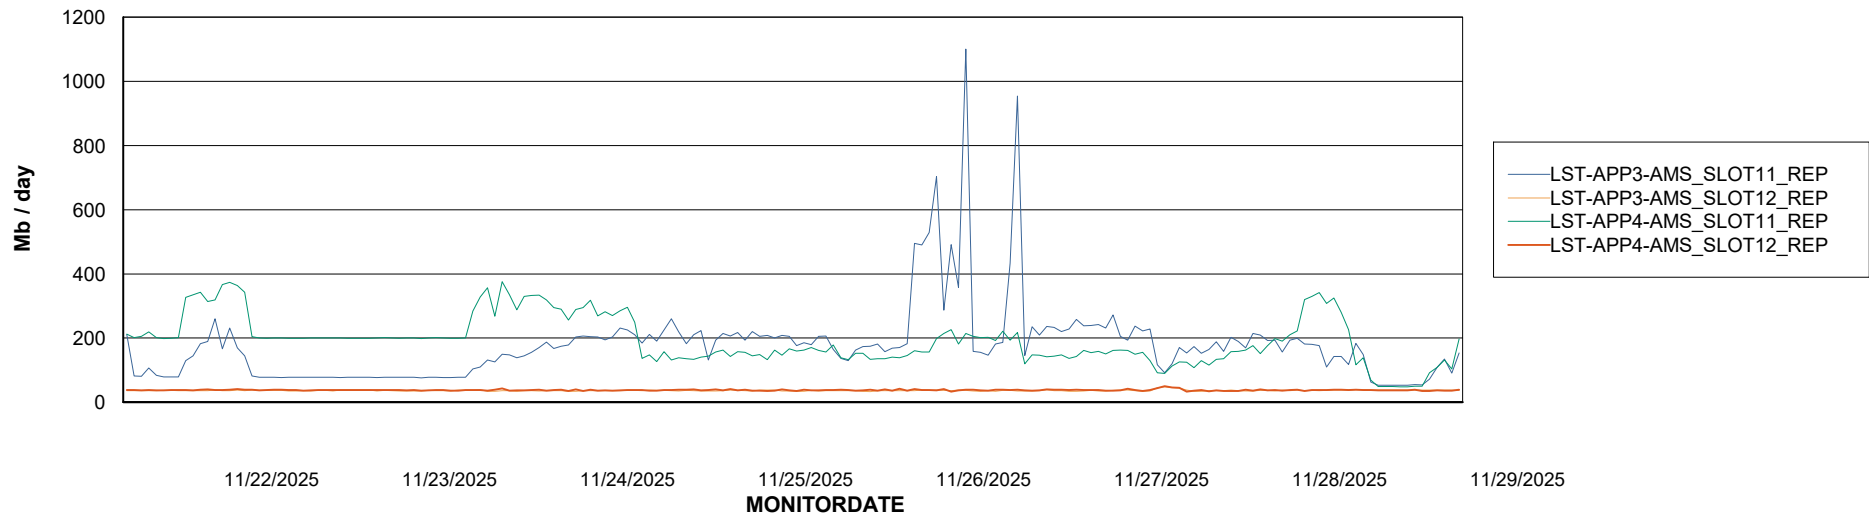

ABSSolute Application ReportServer Services

Avg memory used per ReportServer Service