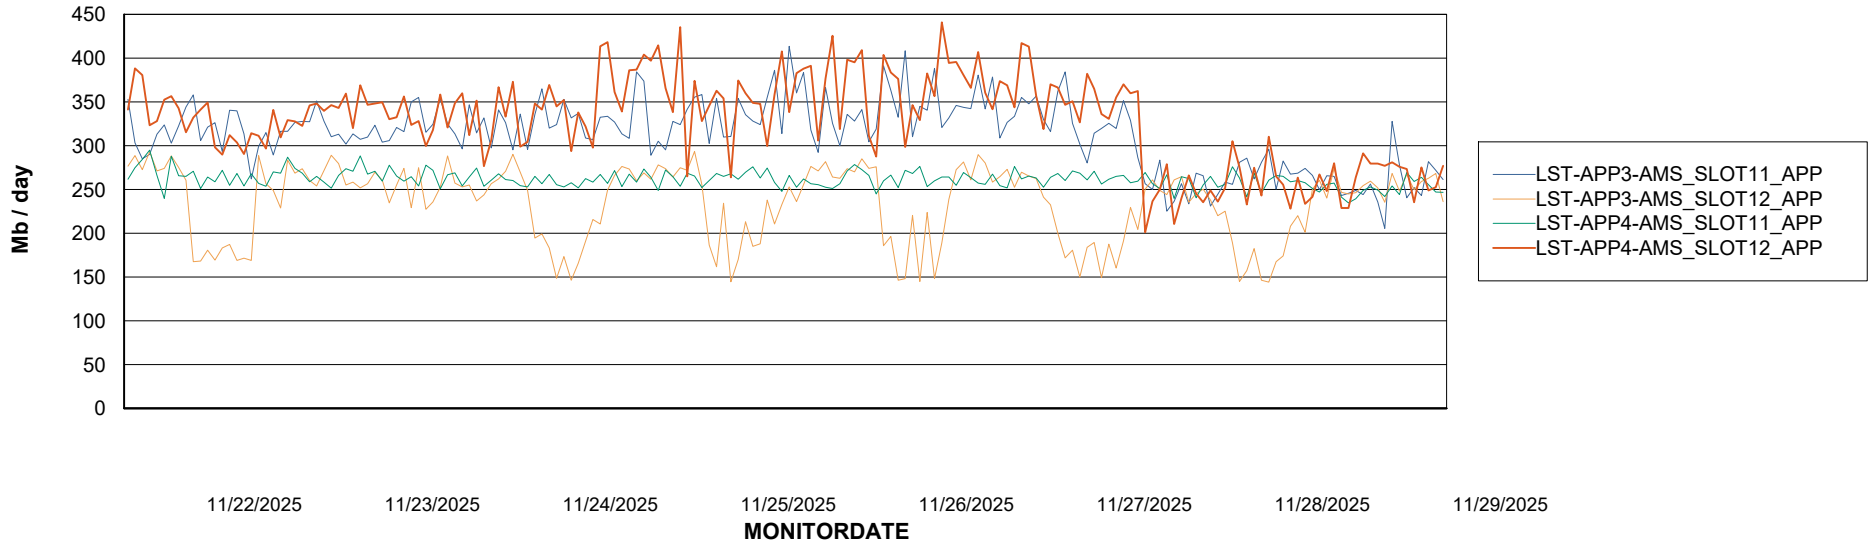

ABSSolute Application Server Services

Avg memory used per ABS Server Service