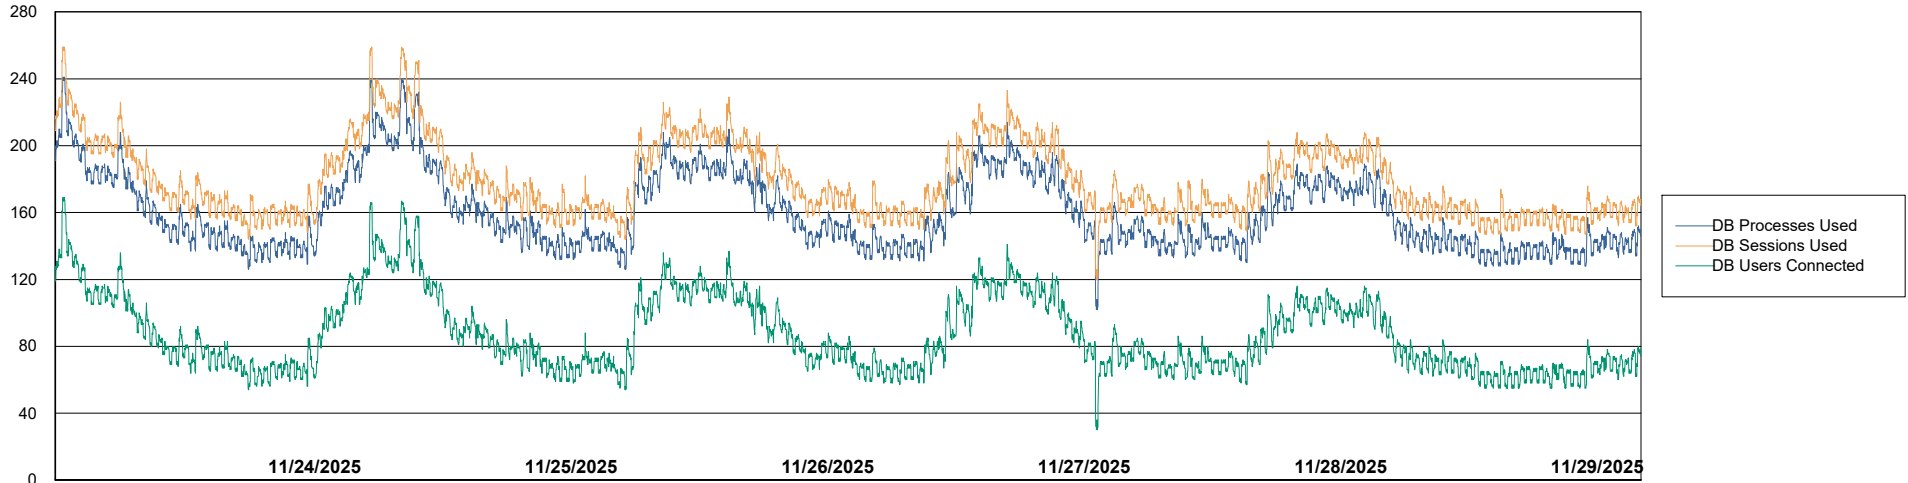

Database Performance LST-DBS4-AMS_DB_ABSME2