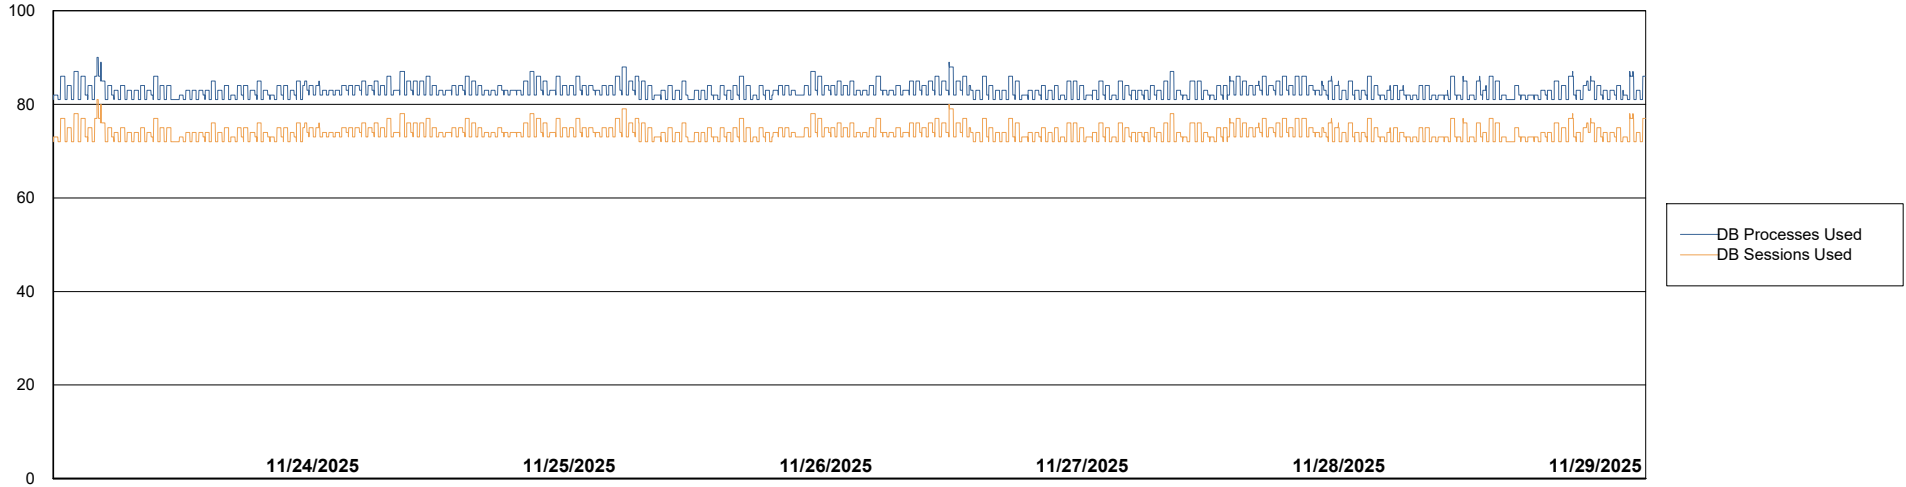

Database Performance LST-DBS3-AMS_DB_HSBME2

DB Processes Max 1,000
DB Processes Max 0