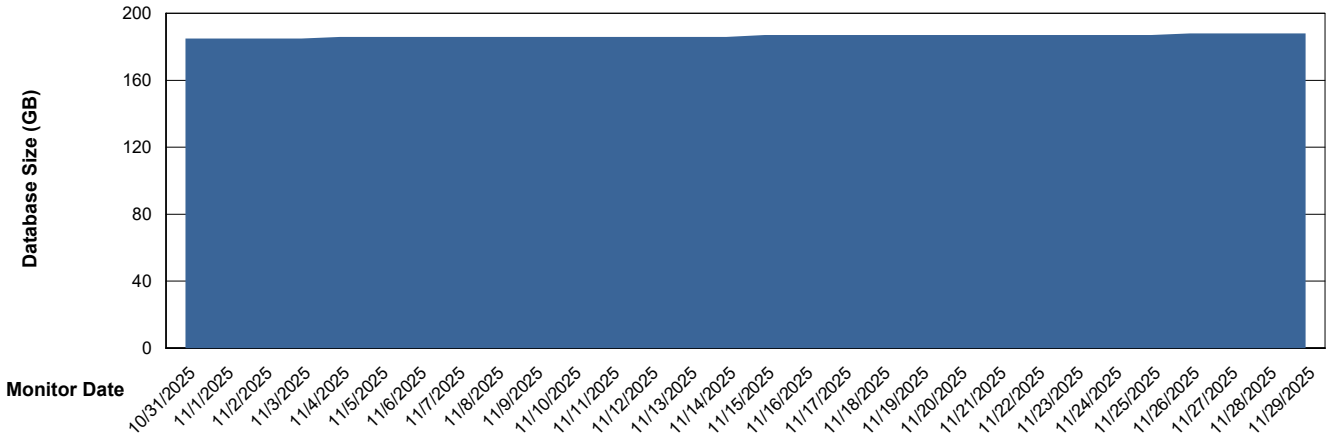

Database Performance LST-DBS6-AMS_DB_ABSEE2

Weekly SLA Customer Report

Customer LST OCI AMS Production ABSEE2
 Database ID 212

DATABASE SIZE LST-DBS6-AMS_DB_ABSEE2

Database growth over last month

Database Tablespace LST-DBS6-AMS_DB_ABSEE2