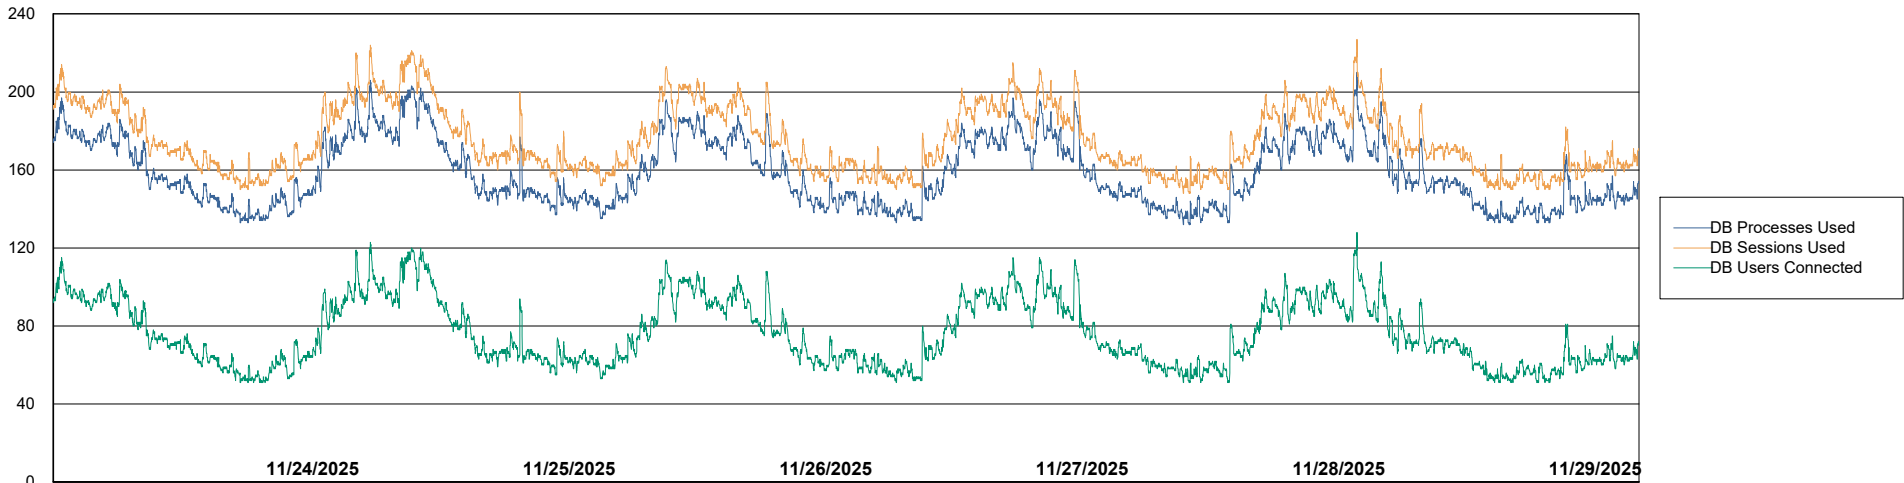

Database Performance LST-DBS6-AMS_DB_ABSEE2