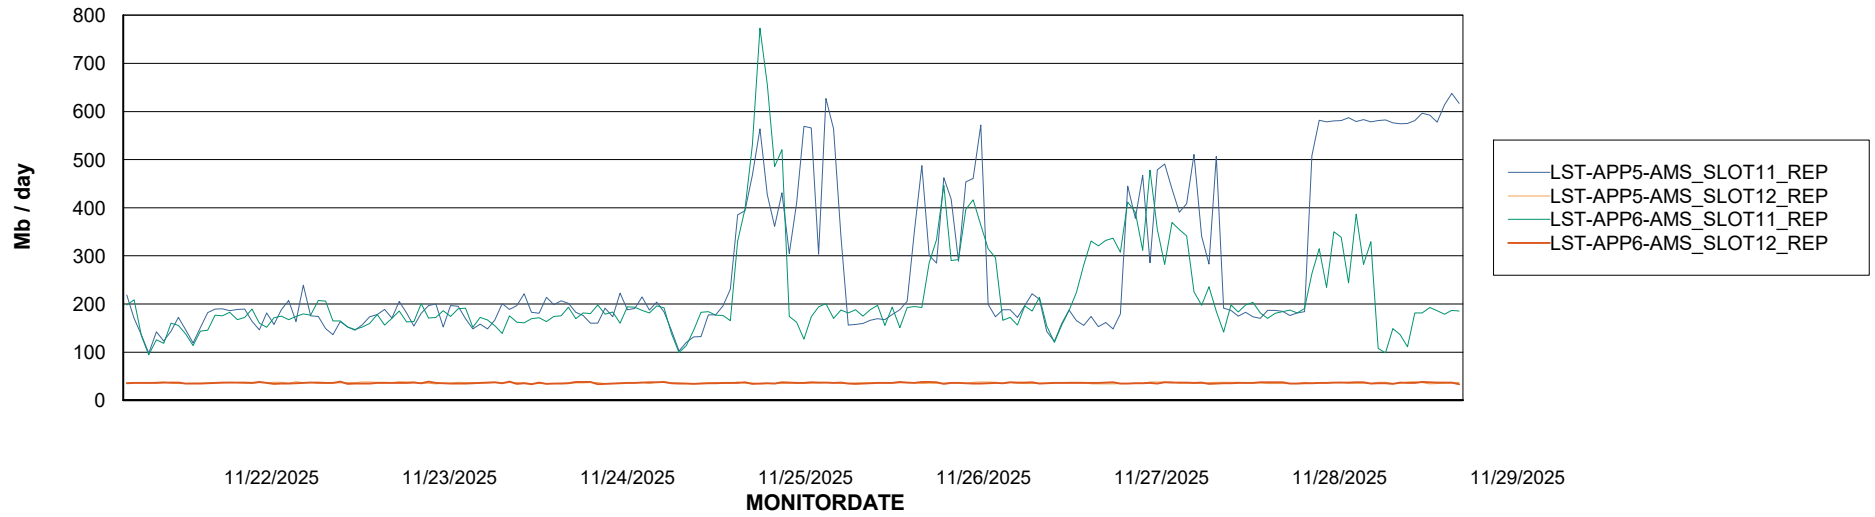

ABSSolute Application ReportServer Services

Avg memory used per ReportServer Service