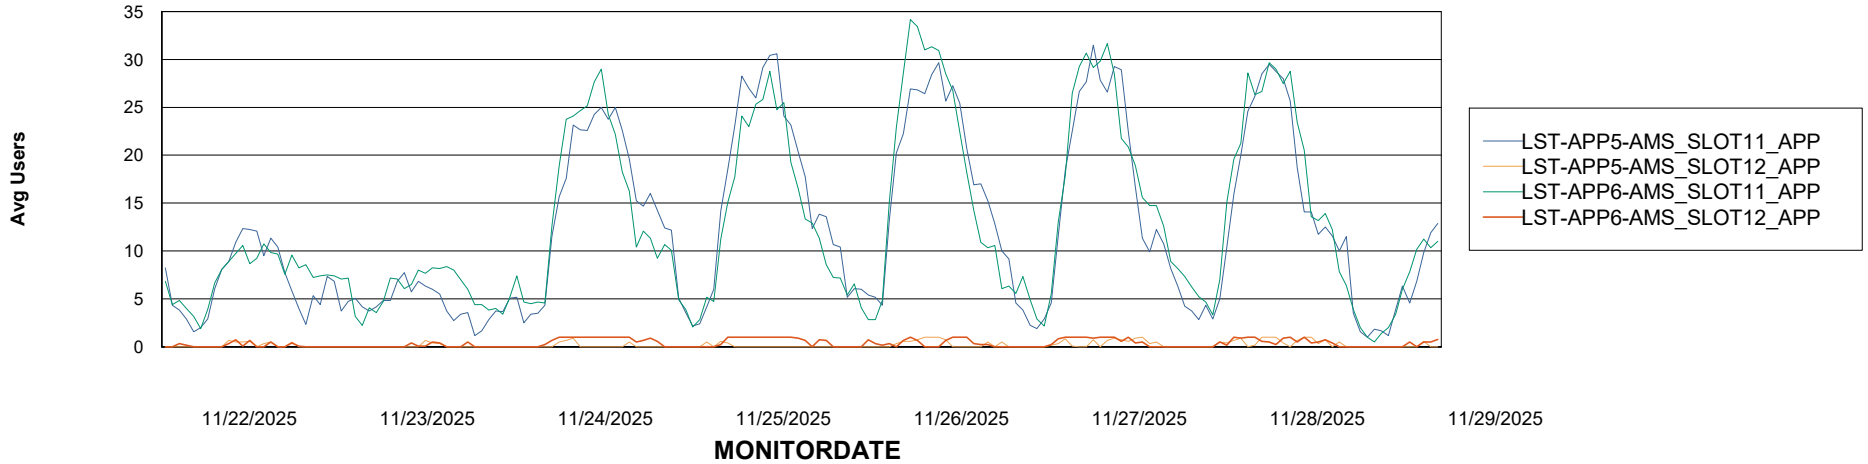

Weekly SLA Customer Report

Customer LST OCI AMS Production ABSEE2
Database ID 212

ABSSolute Application Server Services

Avg memory used per ABS Server Service

Avg users per day per ABS server

Weekly SLA Customer Report