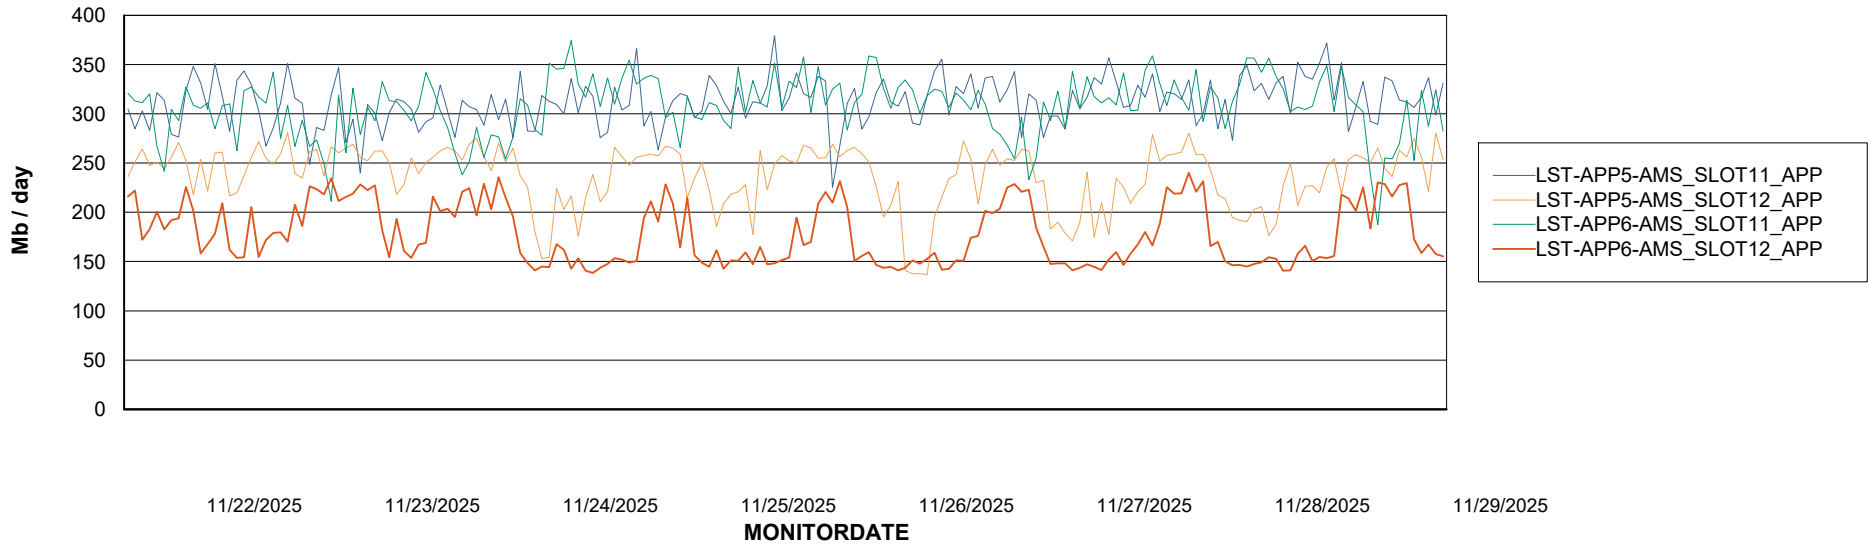

ABSSolute Application Server Services

Avg memory used per ABS Server Service