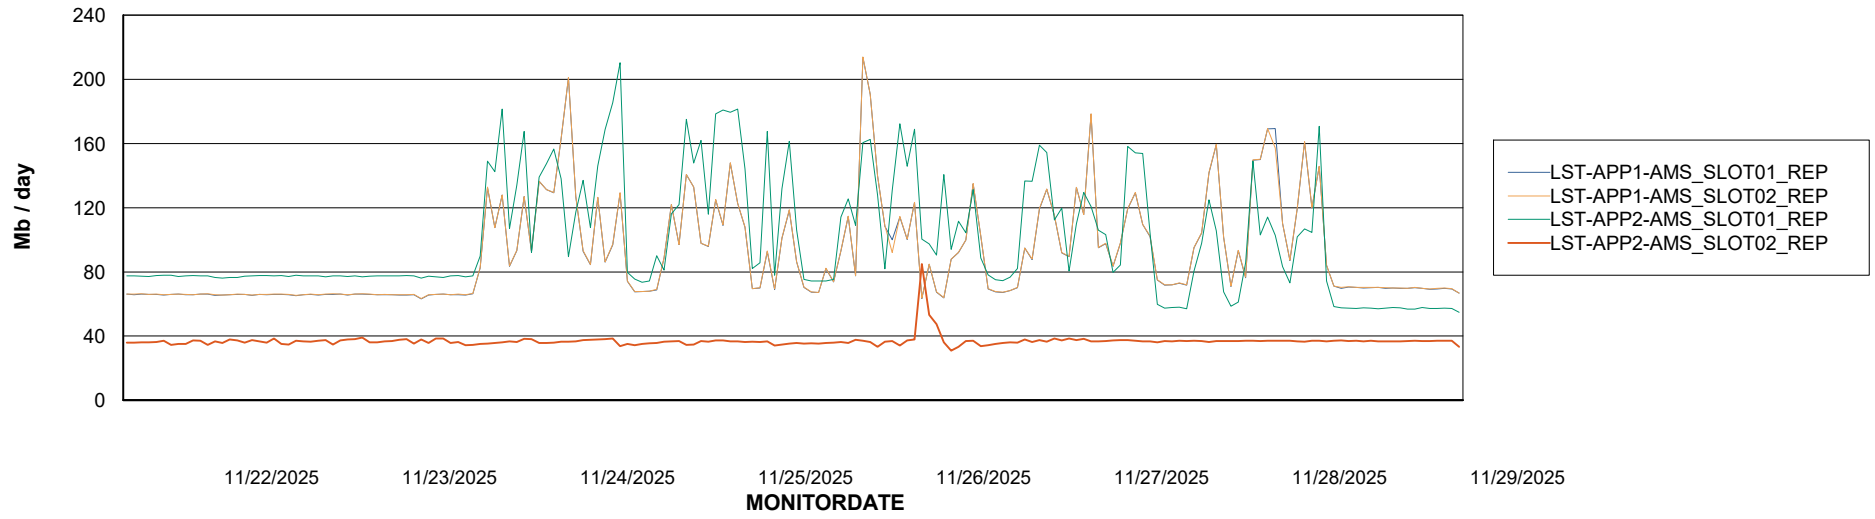

ABSSolute Application ReportServer Services

Avg memory used per ReportServer Service