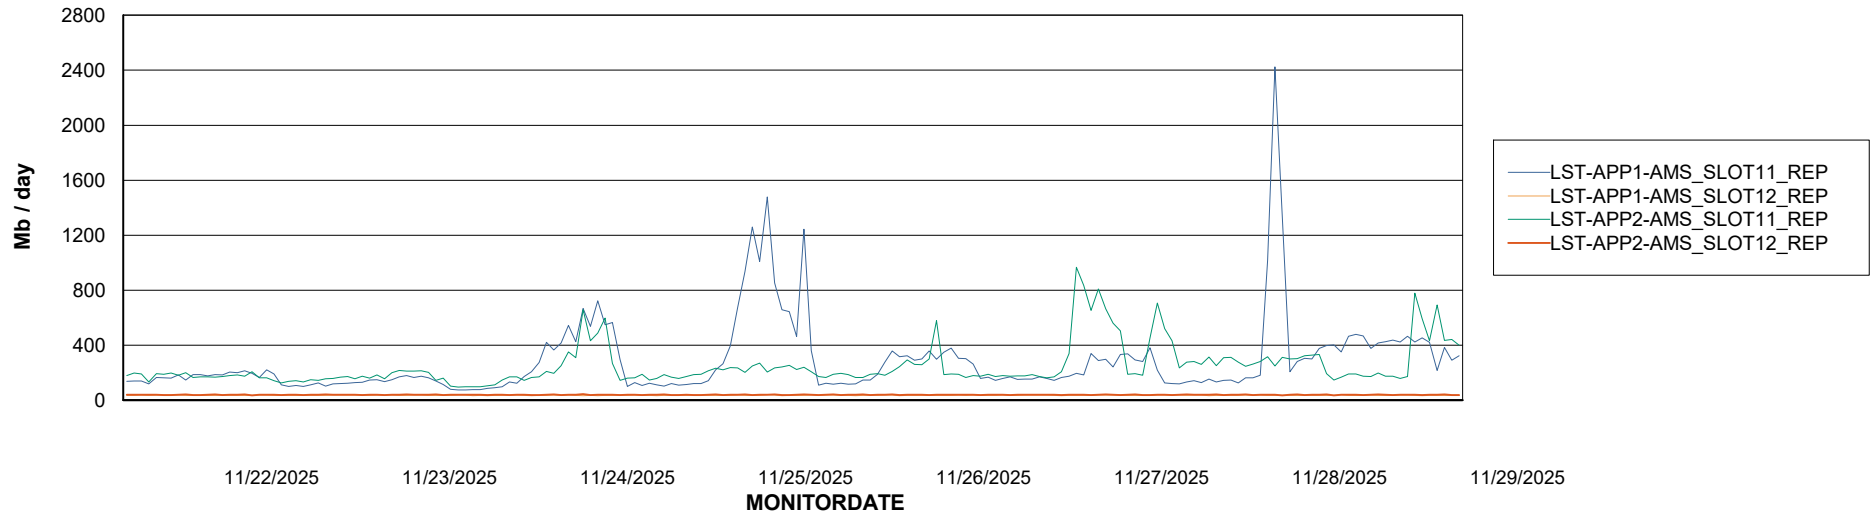

ABSSolute Application ReportServer Services

Avg memory used per ReportServer Service