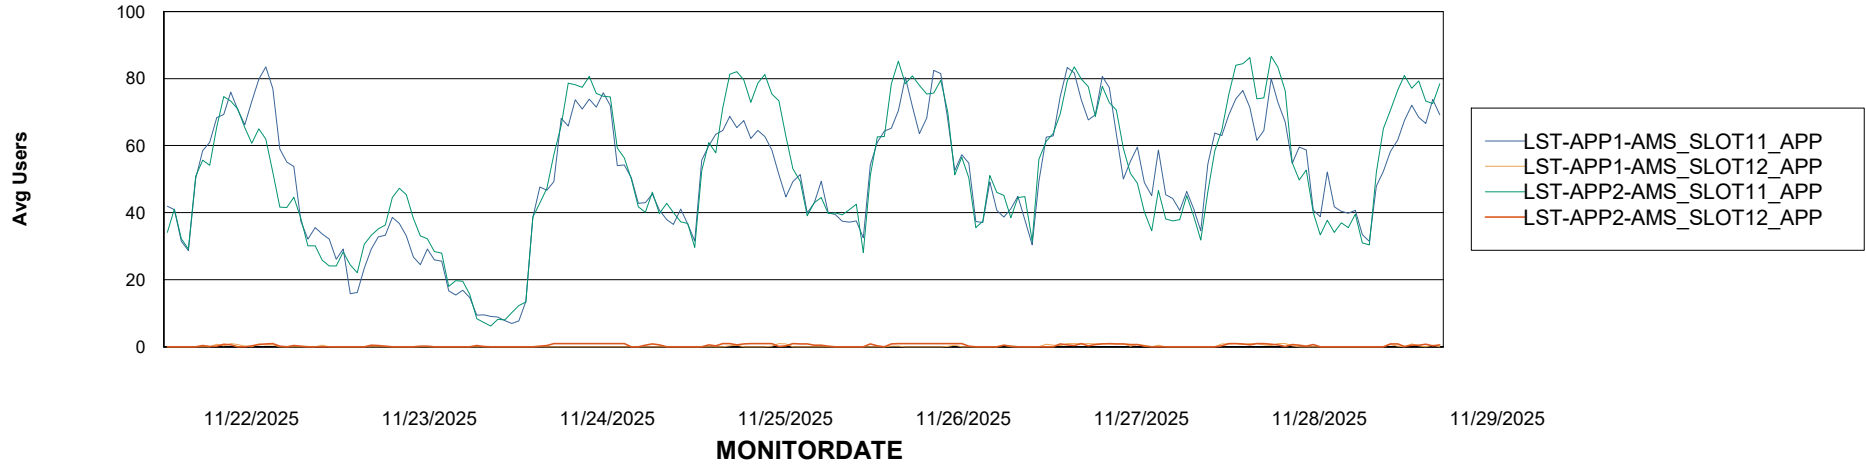

Weekly SLA Customer Report

Customer LST OCI AMS Production ABSCH2
Database ID 216

ABSSolute Application Server Services

Avg memory used per ABS Server Service

Avg users per day per ABS server

Weekly SLA Customer Report