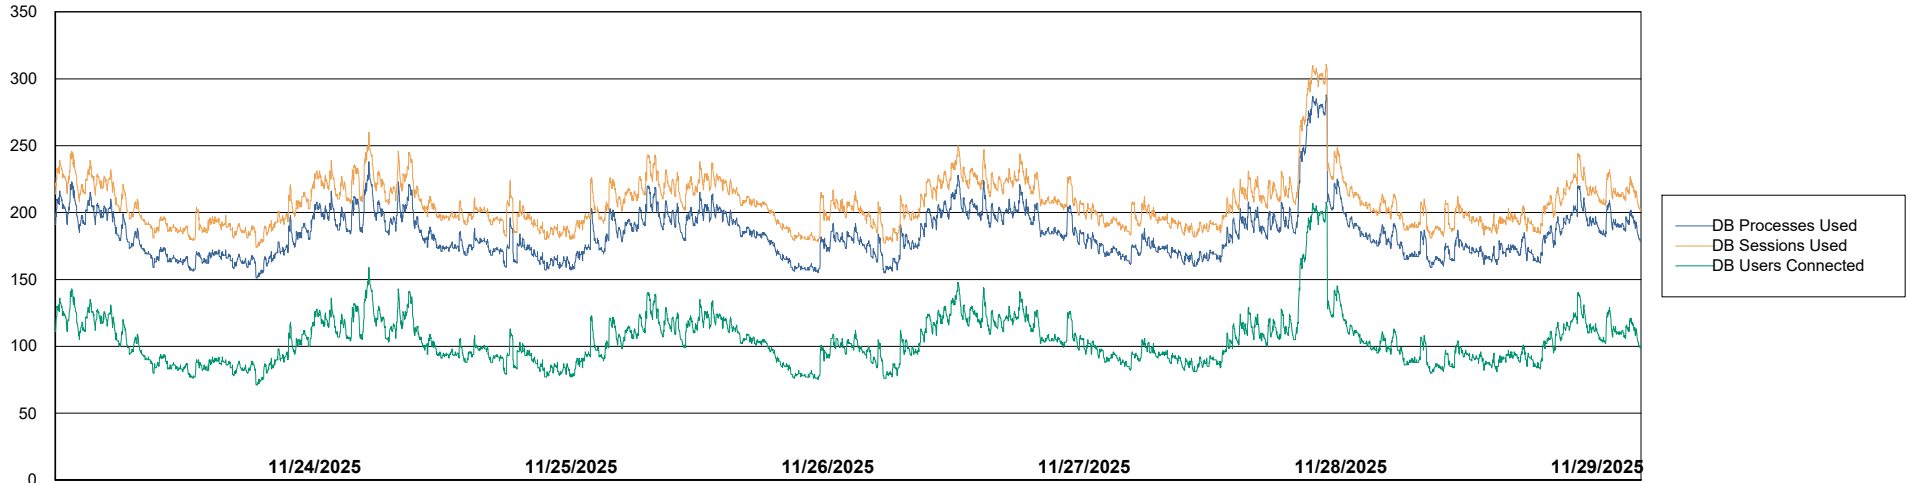

Database Performance LST-DBS2-AMS_DB_ABSCH2