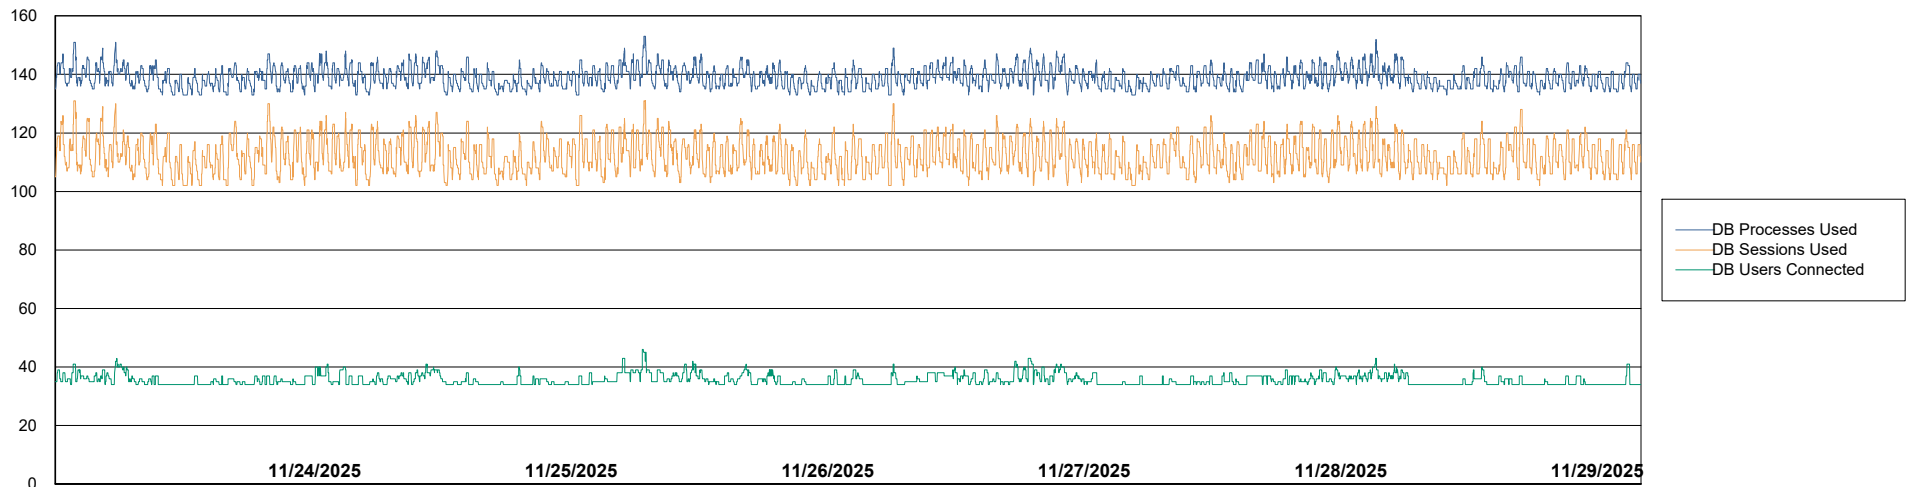

Weekly SLA Customer Report

Customer LLG_Production
Database ID 148

Database Performance LLG_ABSBI01_BI_PROD_ABS1

Weekly SLA Customer Report

Customer LLG_Production
Database ID 148

Database Performance LLG_ABSDB01_PROD_ABS1