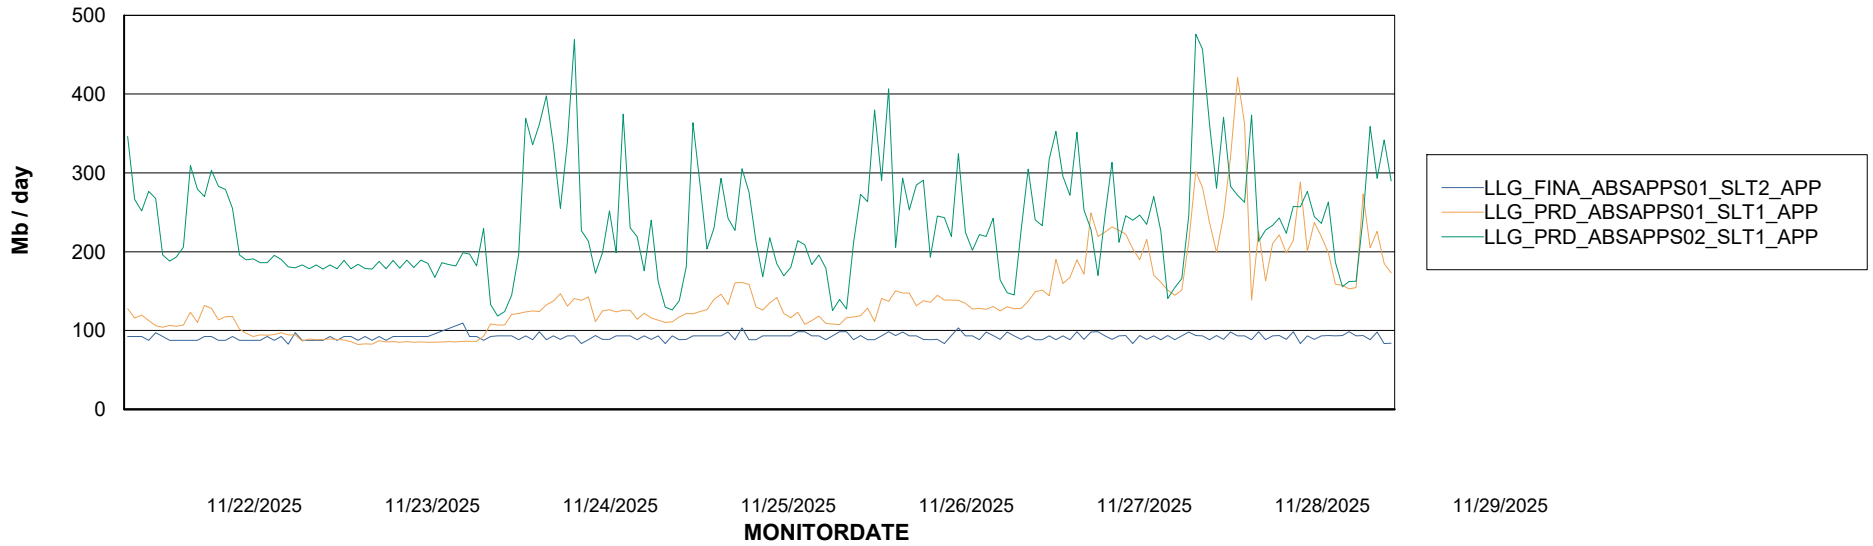

ABSSolute Application Server Services

Avg memory used per ABS Server Service