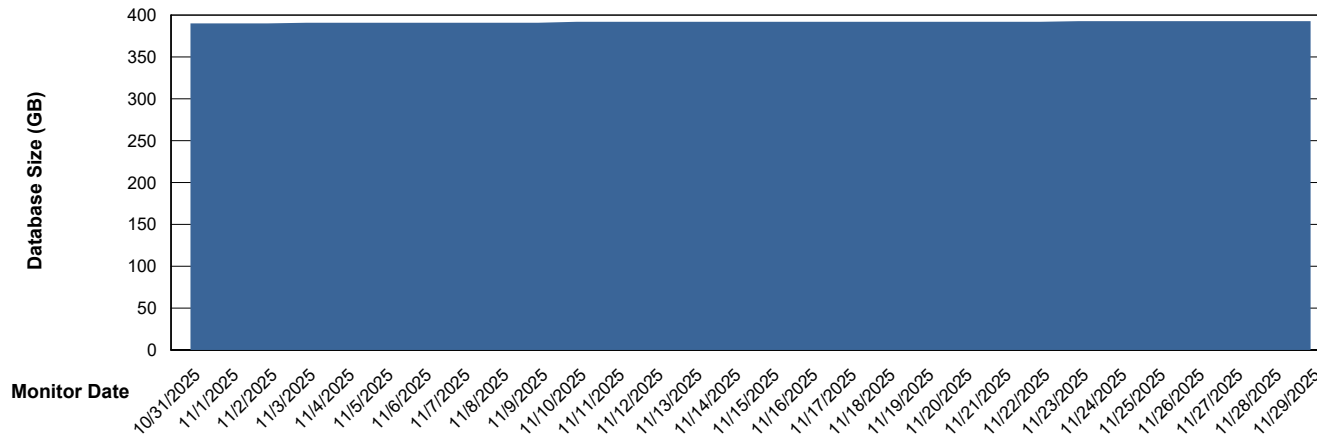

Weekly SLA Customer Report

Customer LLG_Production
Database ID 148

Database Performance LLG_ABSDB02_PROD_HSBABS1

DB Processes Max 0
DB Processes Max 300
DB Processes Max 4

Weekly SLA Customer Report

Customer LLG_Production
Database ID 148

DATABASE SIZE LLG_ABSBI01_BI_PROD_ABS1

Database growth over last month

DATABASE SIZE LLG_ABSDB01_PROD_ABS1

Database growth over last month

Weekly SLA Customer Report

Customer LLG_Production
 Database ID 148