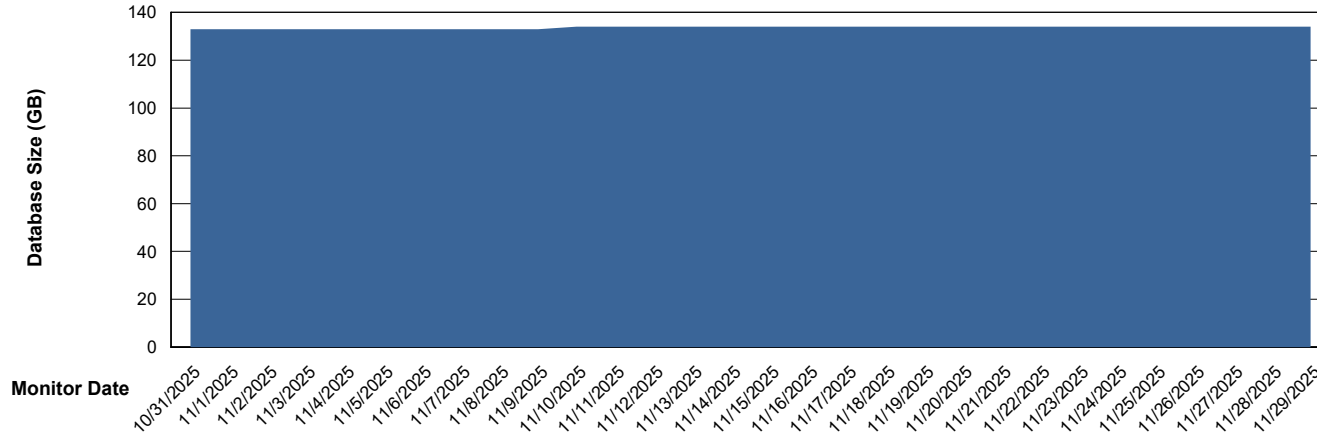

Weekly SLA Customer Report

Customer LLG_Production
Database ID 148

Database Performance LLG_ABSDB02_PROD_HSBABS1

DB Processes Max 0
DB Processes Max 300
DB Processes Max 4

Weekly SLA Customer Report

Customer LLG_Production
Database ID 148

DATABASE SIZE LLG_ABSBI01_BI_PROD_ABS1

Database growth over last month

DATABASE SIZE LLG_ABSDB01_PROD_ABS1

Database growth over last month

Weekly SLA Customer Report

Customer LLG_Production
 Database ID 148