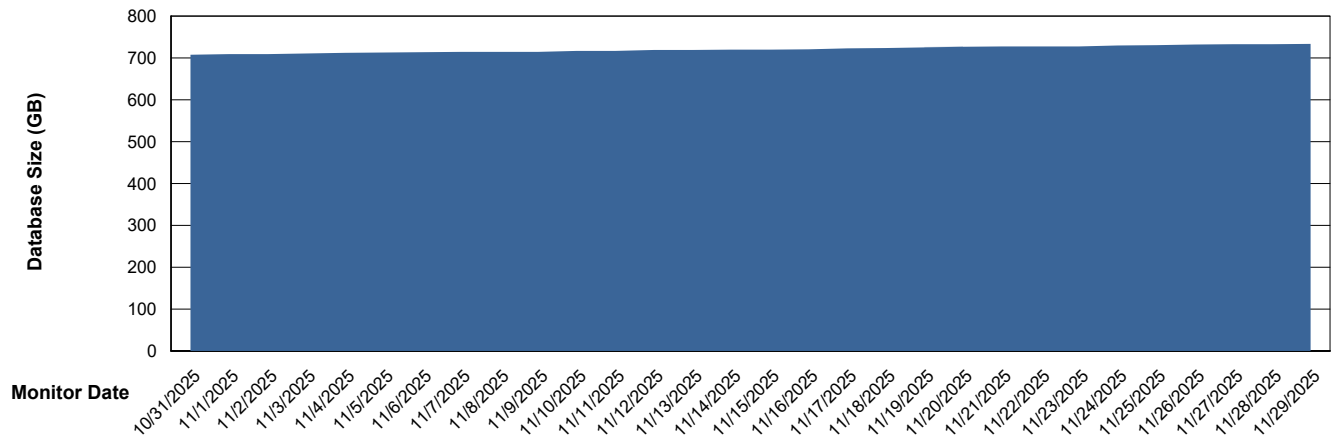

Customer KLH_Production (24/7)
Database ID 139

DATABASE SIZE KLH_PRD_SRSBIDB02_ABS1

Database growth over last month

DATABASE SIZE KLH_PRD_SRSDB01_ABS1

Database growth over last month

Weekly SLA Customer Report