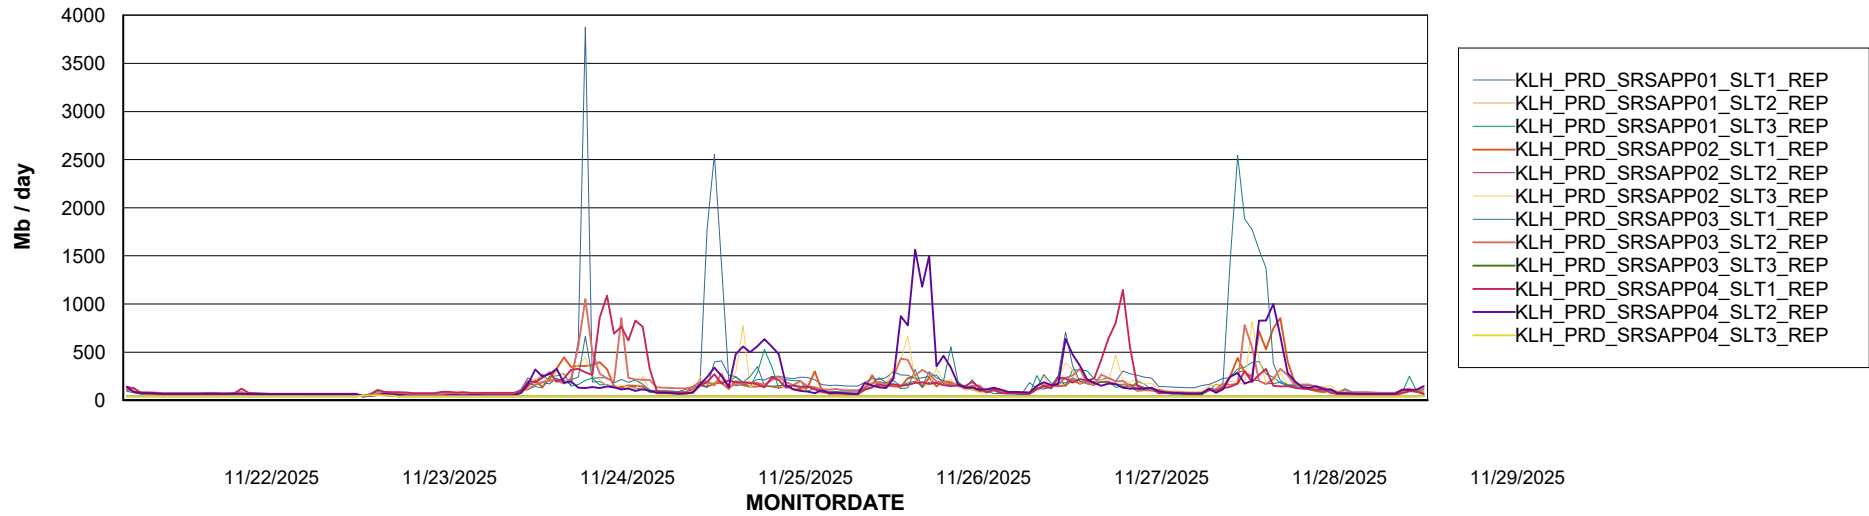

ABSSolute Application ReportServer Services

Avg memory used per ReportServer Service