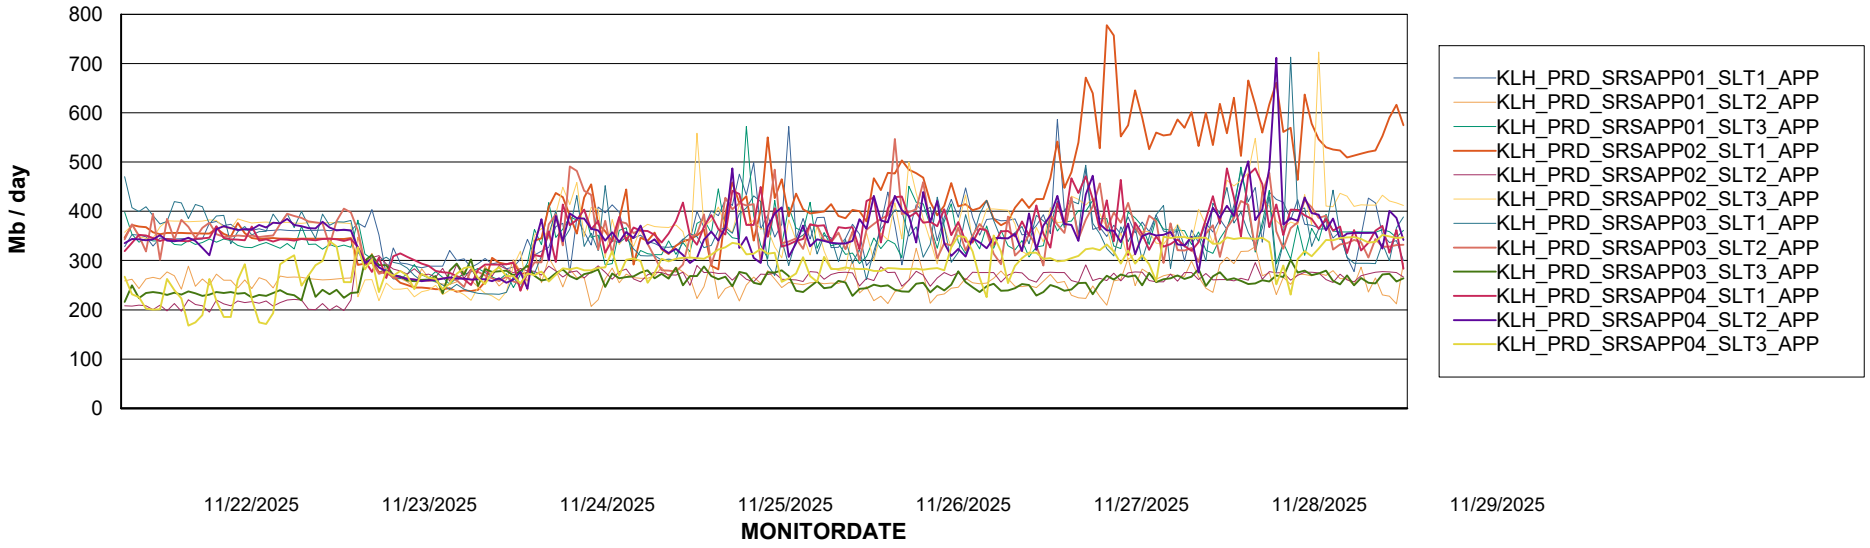

ABSSolute Application Server Services

Avg memory used per ABS Server Service