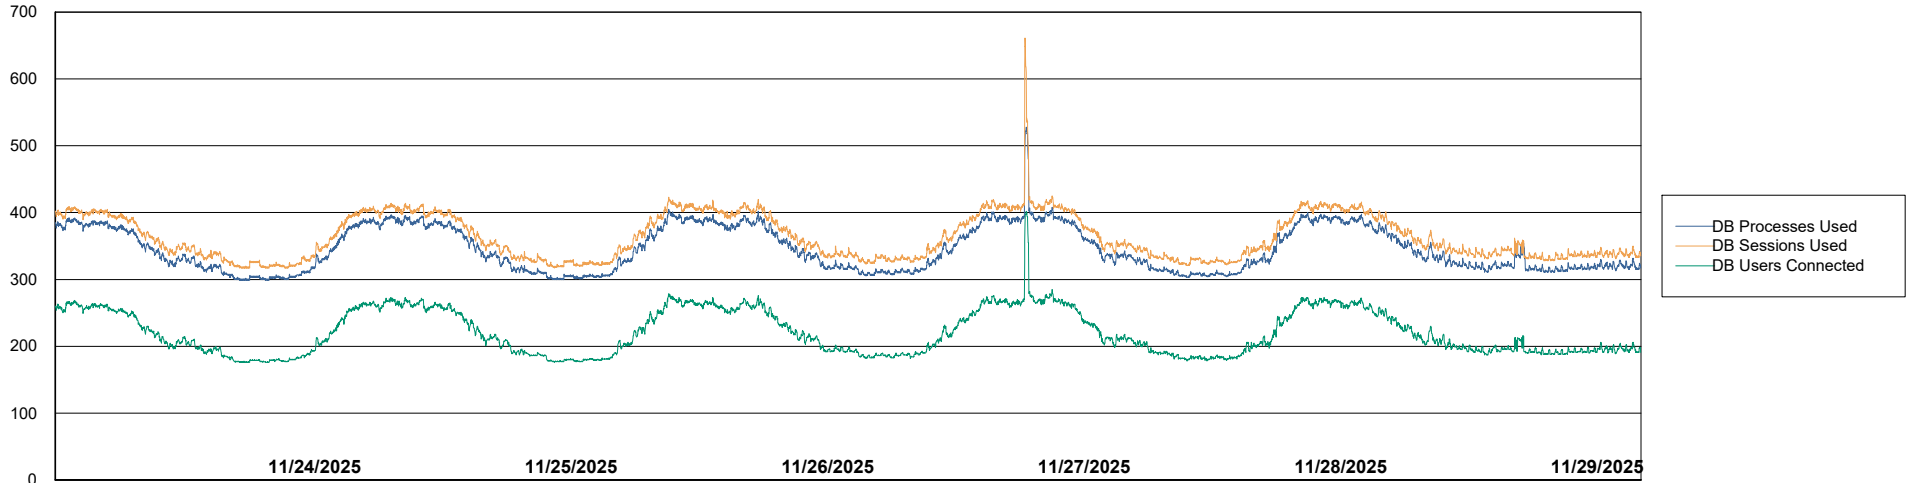

Weekly SLA Customer Report

Customer KLH_Production (24/7)
Database ID 139

Database Performance KLH_PRD_SRSBIDB02_ABS1

Weekly SLA Customer Report

Customer KLH_Production (24/7)
Database ID 139

Database Performance KLH_PRD_SRSDDB01_ABS1