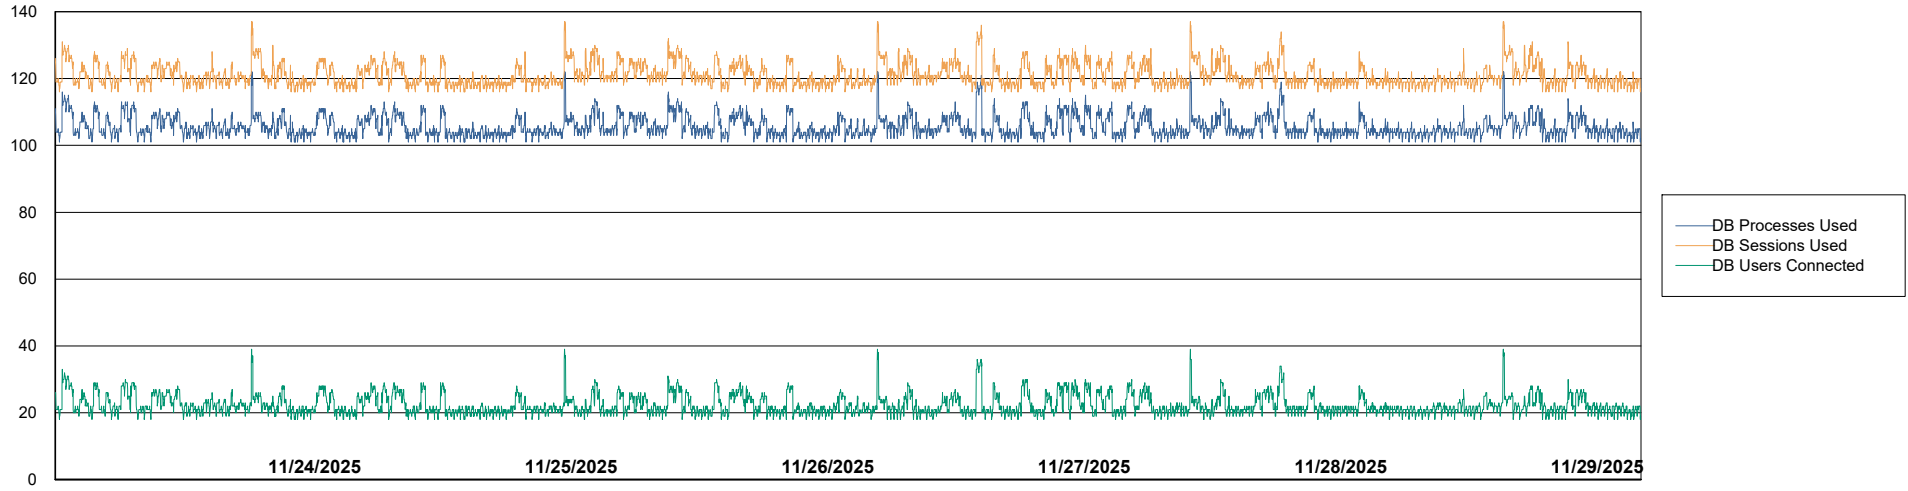

Weekly SLA Customer Report

Customer KLH_Production (24/7)
Database ID 139

Database Performance KLH_PRD_SRSBIDB02_ABS1

Weekly SLA Customer Report

Customer KLH_Production (24/7)
Database ID 139

Database Performance KLH_PRD_SRSDDB01_ABS1