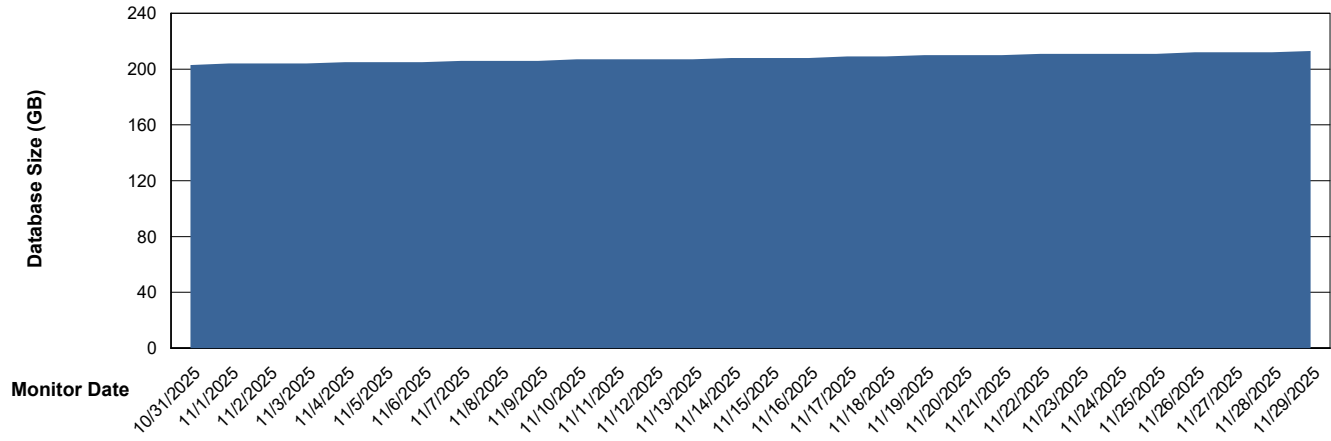

Weekly SLA Customer Report

Customer KLH_Production (24/7)
Database ID 139

Database Performance KLH_PRD_SRSBIDB02_ABS1

Weekly SLA Customer Report

Customer KLH_Production (24/7)
Database ID 139

Database Performance KLH_PRD_SRSDDB01_ABS1

Weekly SLA Customer Report

Customer KLH_Production (24/7)
Database ID 139

Database Performance KLH_PRD_SRSD02_HSBABS1

DB Processes Max 0
DB Processes Max 1,000
DB Processes Max 4

Weekly SLA Customer Report

Customer KLH_Production (24/7)
Database ID 139

DATABASE SIZE KLH_PRD_SRSBIDB02_ABS1

Database growth over last month

DATABASE SIZE KLH_PRD_SRSDB01_ABS1

Database growth over last month

Weekly SLA Customer Report