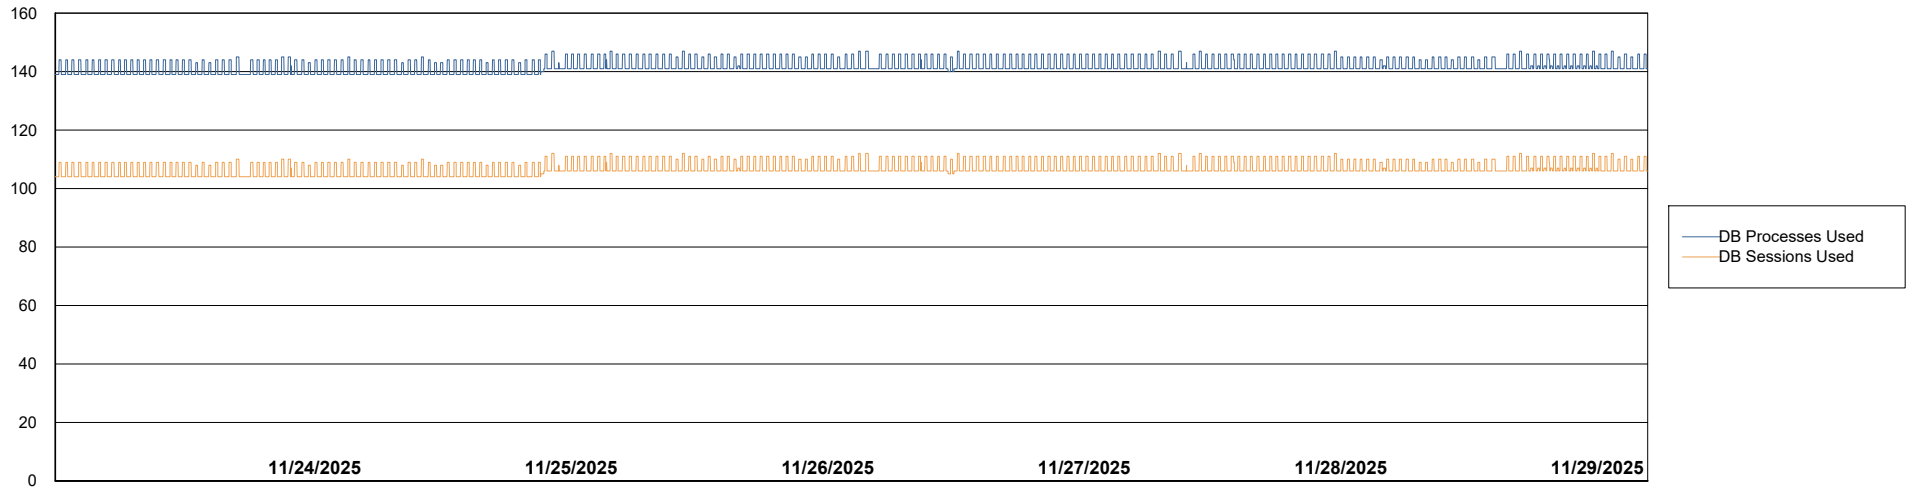

Database Performance KLH_PRD_SRSD02_HSBABS1

DB Processes Max 0
DB Processes Max 1,000
DB Processes Max 4