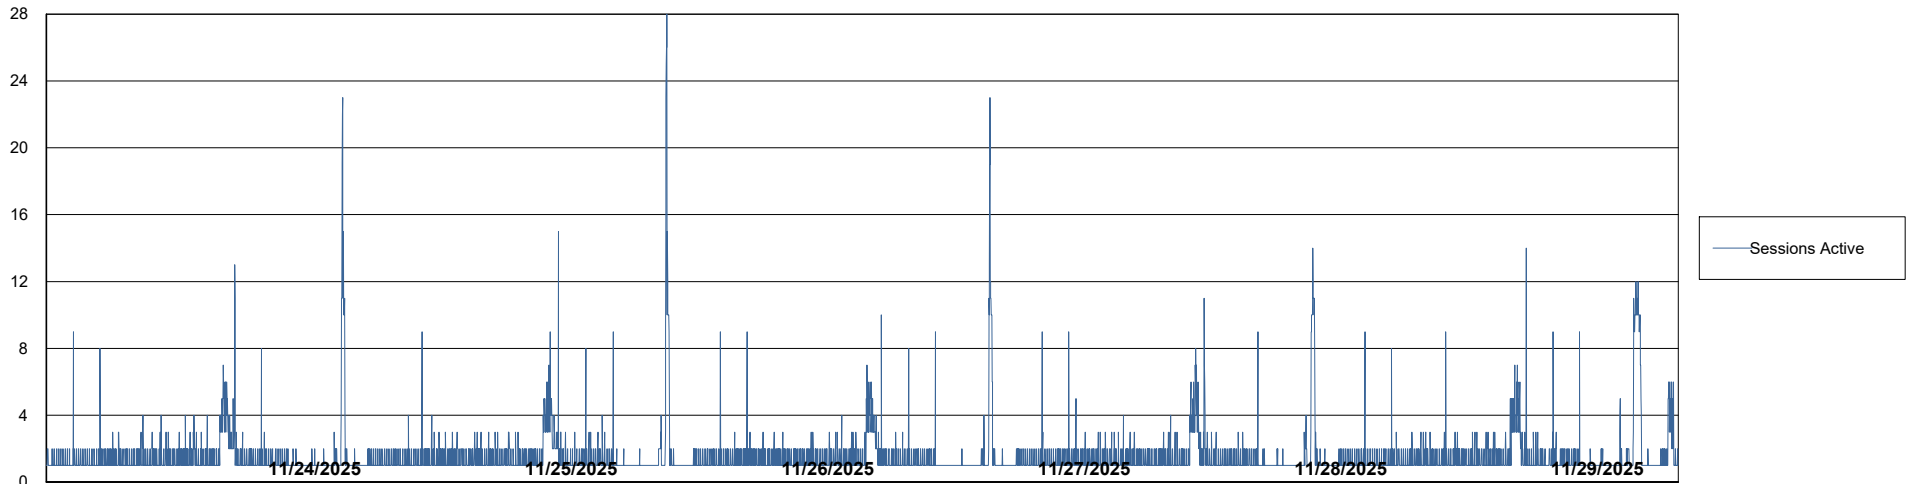

Weekly SLA Customer Report

Customer KBR OCI TOR Production
Database ID 200

Database Performance KBR-BI-TOR_PROD_ABS1

Weekly SLA Customer Report

Customer KBR OCI TOR Production
Database ID 200

Database Performance KBR-DBS1-TOR_PROD_ABS1