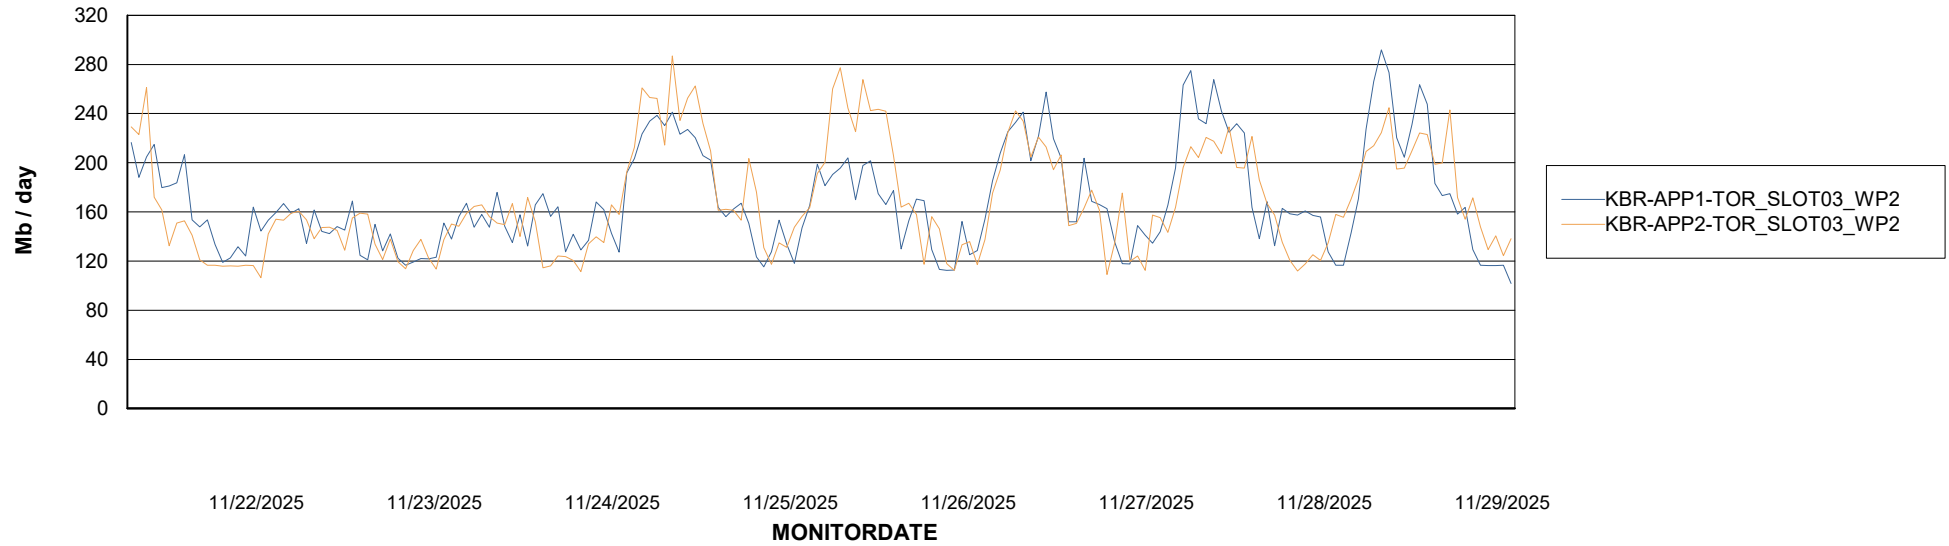

ABSSolute Web Component Services

Avg memory used per ABS Web component