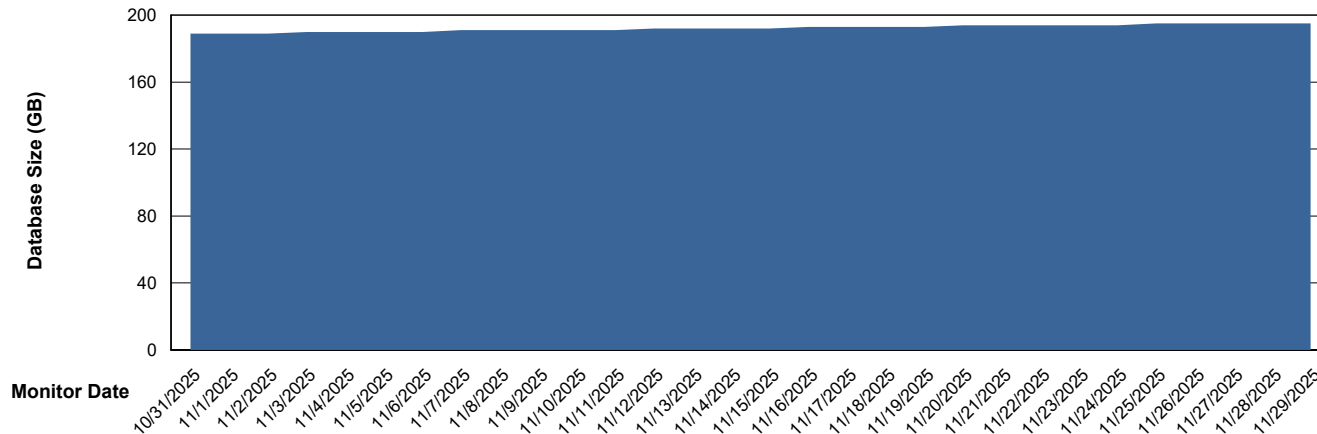

Customer KBR OCI TOR Production
Database ID 200

DATABASE SIZE KBR-BI-TOR_PROD_ABS1

Database growth over last month

DATABASE SIZE KBR-DBS1-TOR_PROD_ABS1

Database growth over last month

Weekly SLA Customer Report