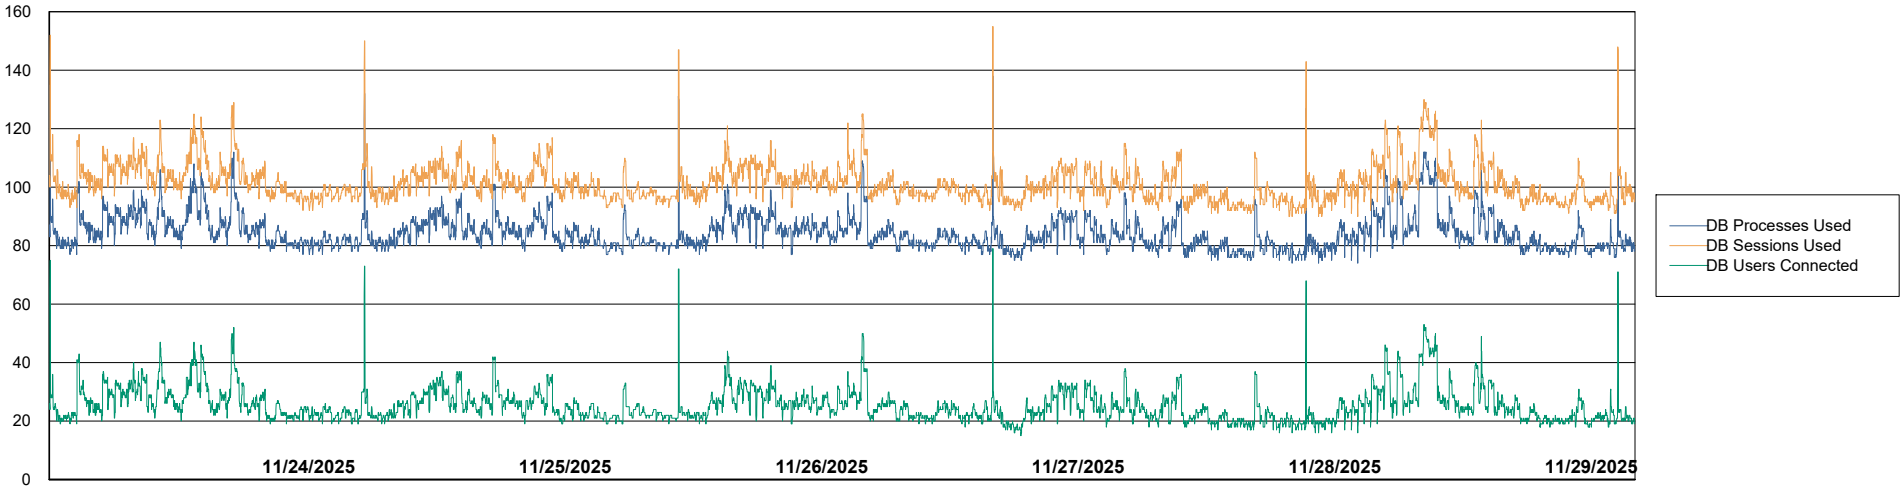

Database Performance KBR-BI-TOR_PROD_ABS1