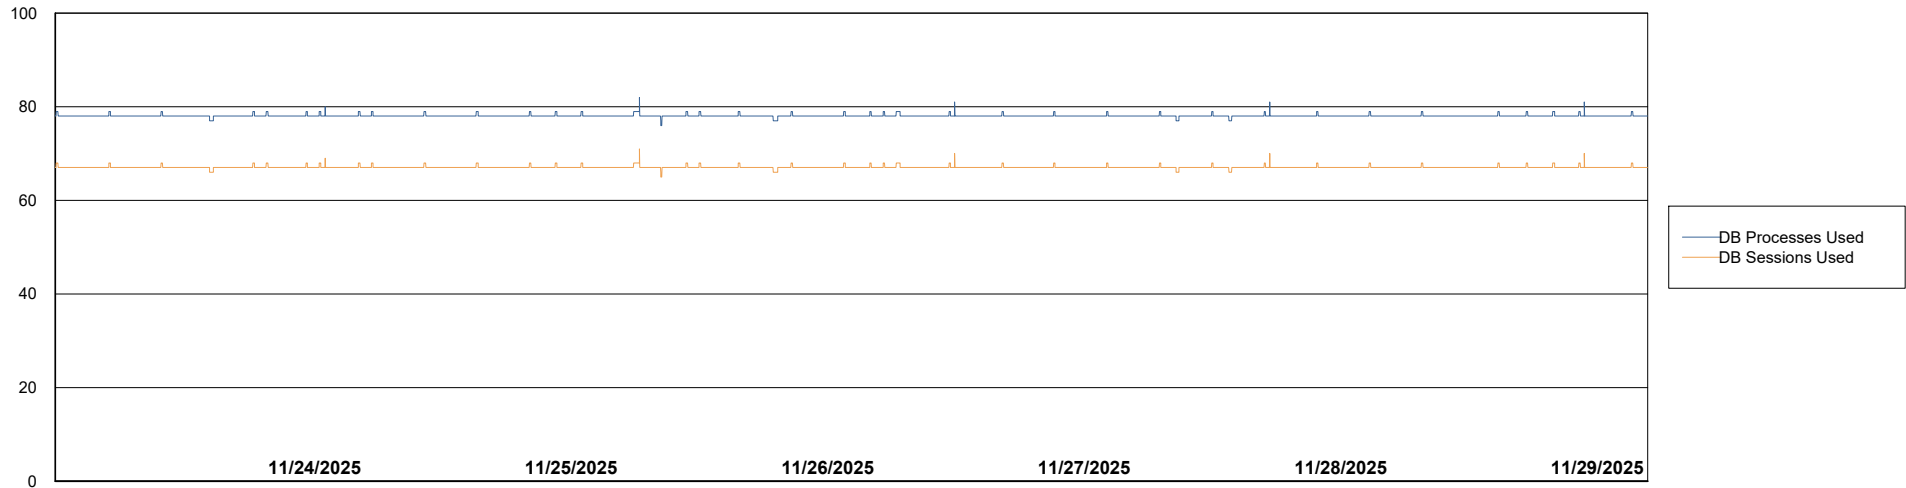

Database Performance KBR-DBS2-TOR_PROD_HSBABS1

DB Processes Max 4
DB Processes Max 0
DB Processes Max 1,000