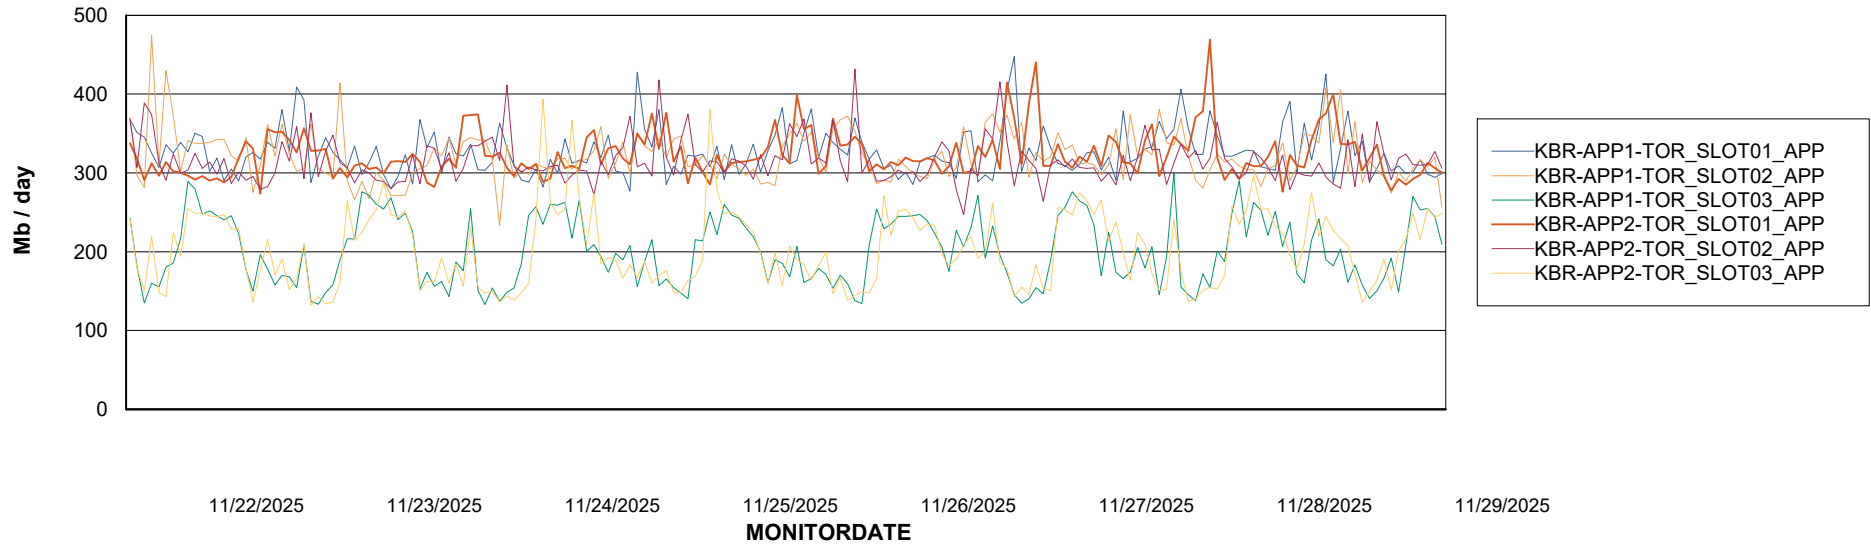

ABSolute Application Server Services

Avg memory used per ABS Server Service