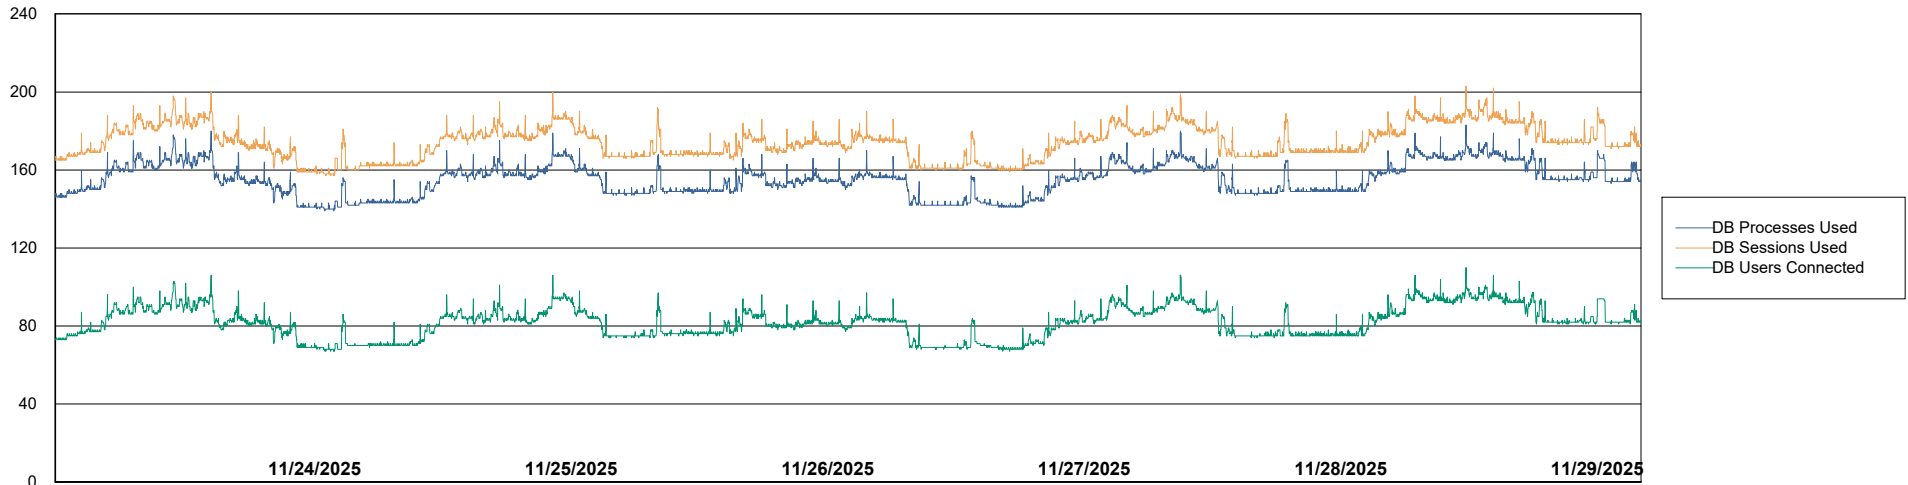

Weekly SLA Customer Report

Customer KBR OCI TOR Production
Database ID 200

Database Performance KBR-BI-TOR_PROD_ABS1

Weekly SLA Customer Report

Customer KBR OCI TOR Production
Database ID 200

Database Performance KBR-DBS1-TOR_PROD_ABS1