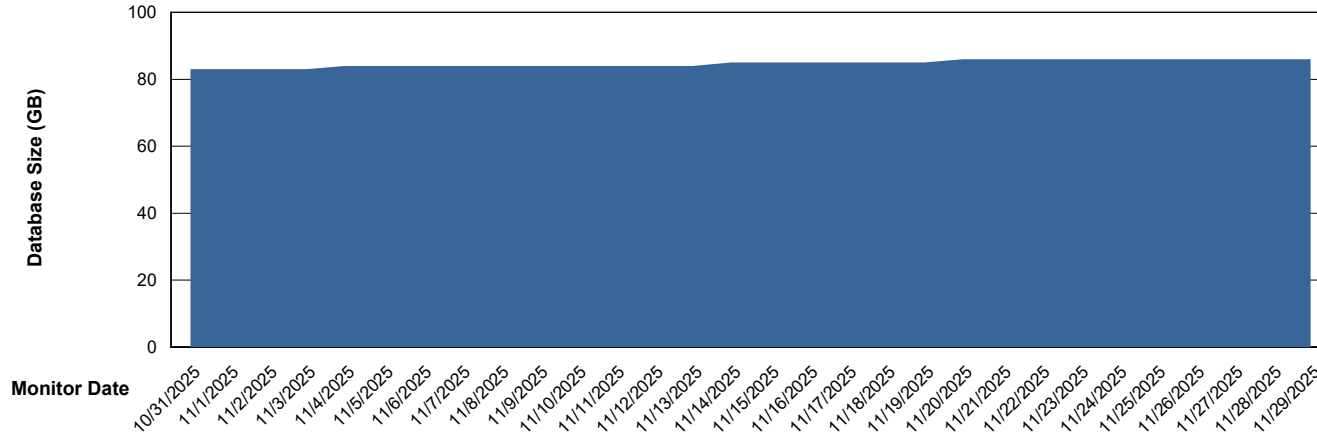

DATABASE SIZE KBR-BI-TOR_PROD_ABS1

Database growth over last month