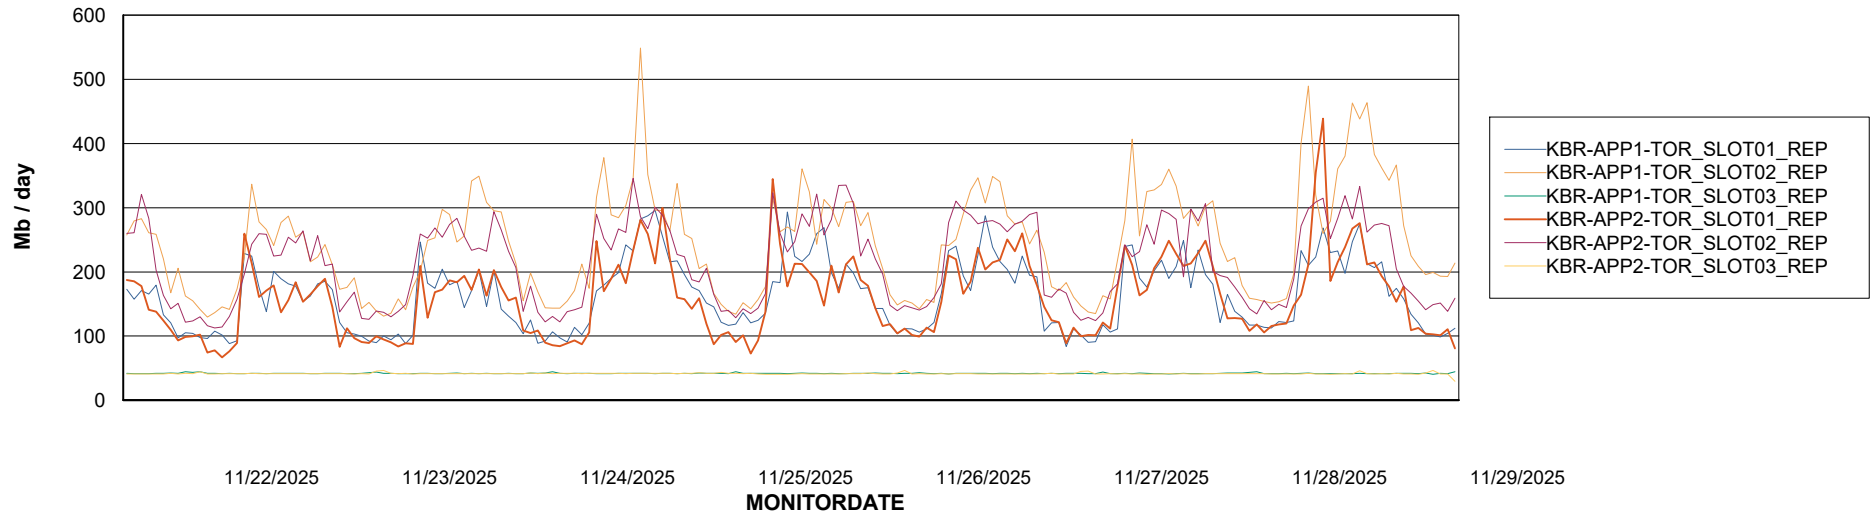

ABSSolute Application ReportServer Services

Avg memory used per ReportServer Service