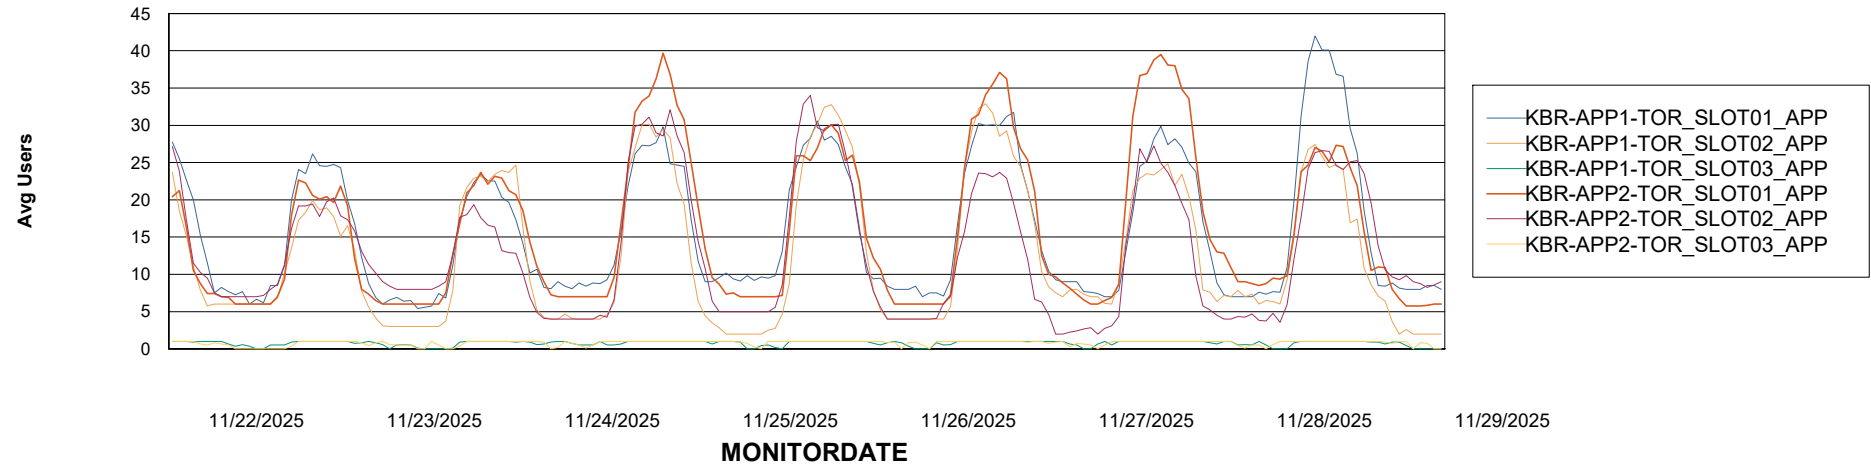

Avg users per day per ABS server