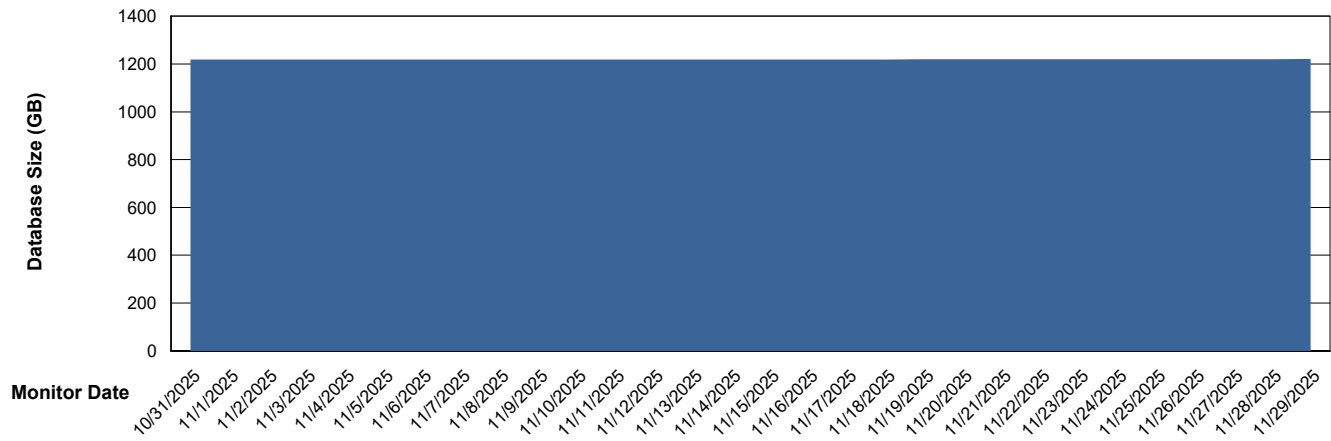

Customer JSG_Production (24/7)
Database ID 102

DATABASE SIZE JSG_PRD_BASHIR_DB_ABS1

Database growth over last month

DATABASE SIZE JSG_PRD_RIKER_DB_HSBABS1

Database growth over last month

Weekly SLA Customer Report