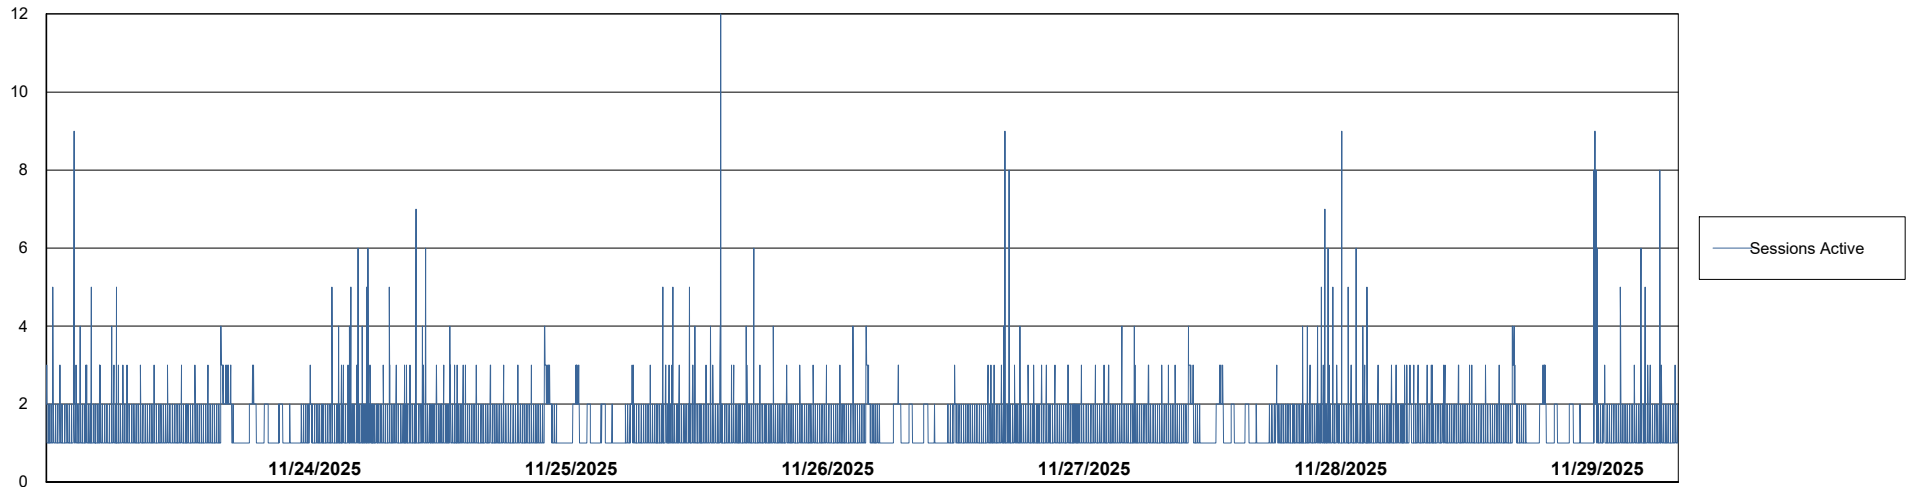

Weekly SLA Customer Report

Customer JSG_Production (24/7)
Database ID 102

Harddisk Usage JSG_PRD_WORF

	Free disk space on C: (%)	Total disk space on C: (Gb)	Used disk space on C: (Gb)
11/29/2025	48	149	77
11/28/2025	49	149	77
11/27/2025	49	149	77
11/26/2025	49	149	77
11/25/2025	49	149	77
11/24/2025	49	149	77
11/23/2025	49	149	77

Weekly SLA Customer Report

Customer JSG_Production (24/7)
Database ID 102

Database Performance JSG_PRD_BASHIR_DB_ABS1

Weekly SLA Customer Report

Customer JSG_Production (24/7)
Database ID 102

Database Performance JSG_PRD_PICARD_DB_ABS1