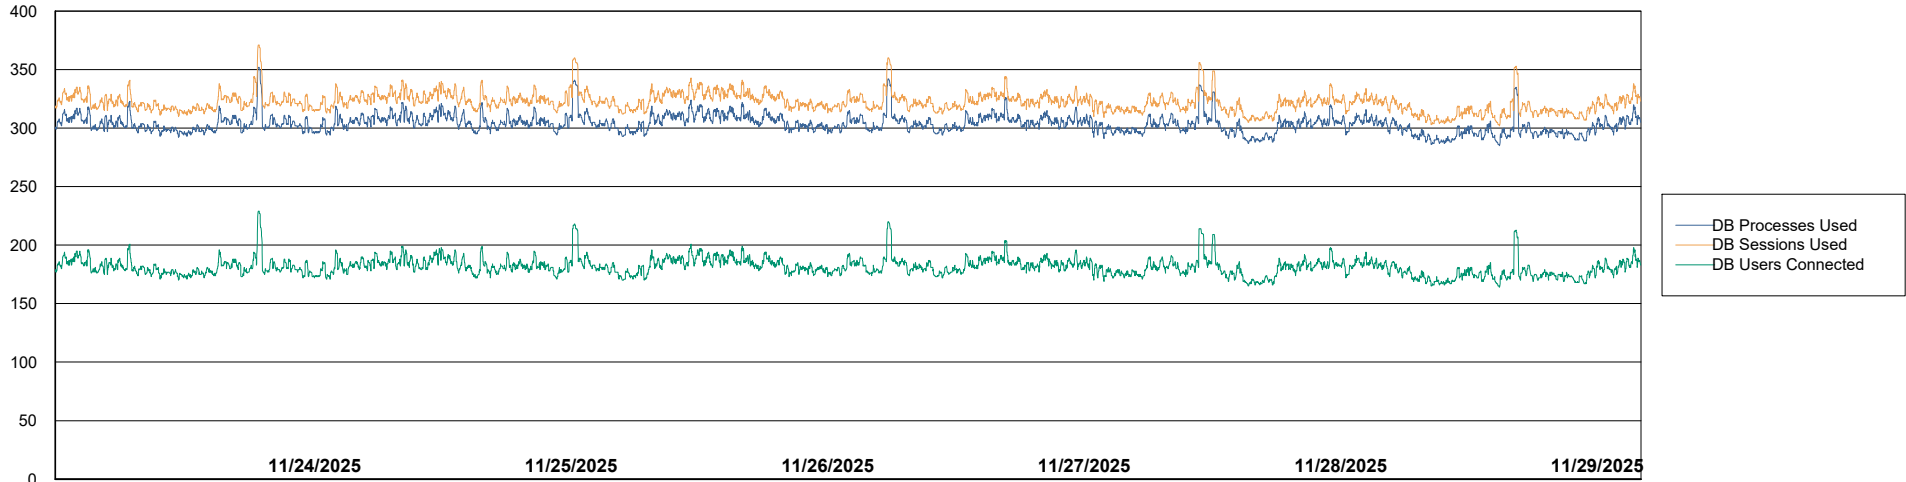

DB Processes Max 0
DB Processes Max 4
DB Processes Max 1,000

Weekly SLA Customer Report

Customer JSG_Production (24/7)
Database ID 102

Database Performance JSG_PRD_RIKER_DB_HSBABS1

Weekly SLA Customer Report