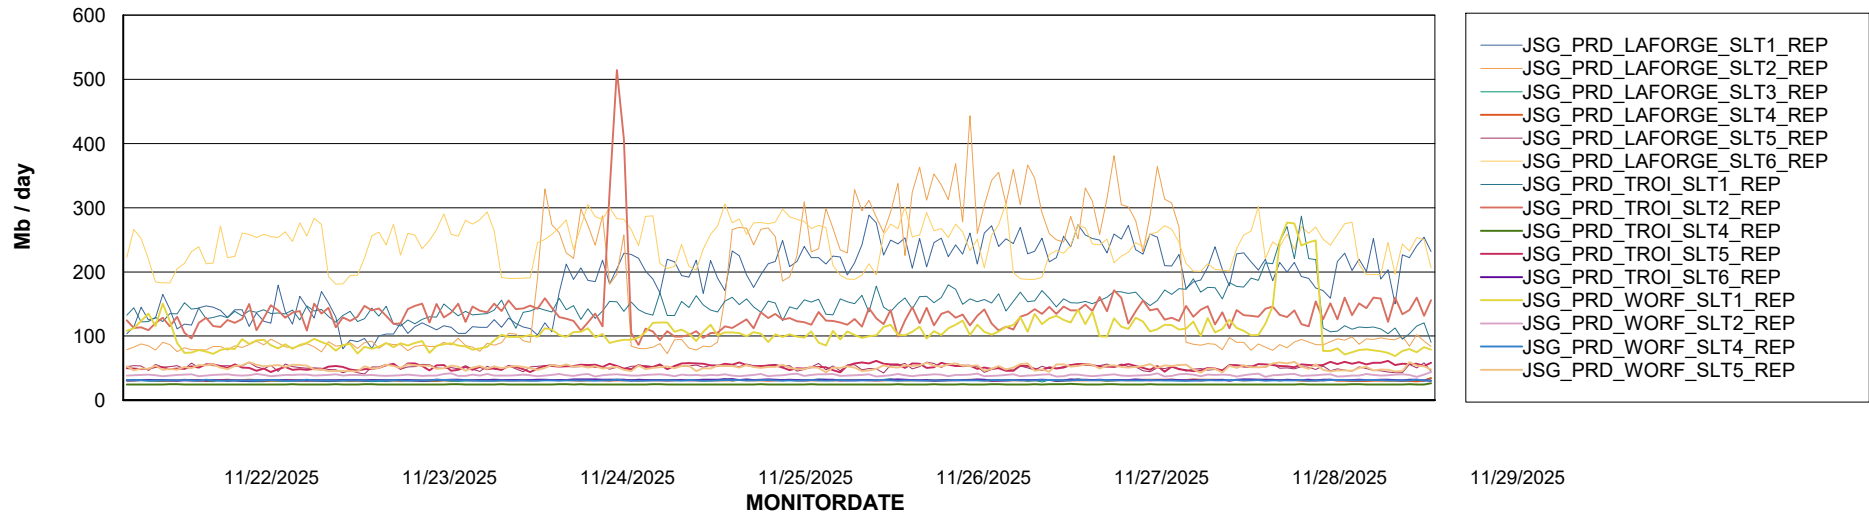

ABSSolute Application ReportServer Services

Avg memory used per ReportServer Service