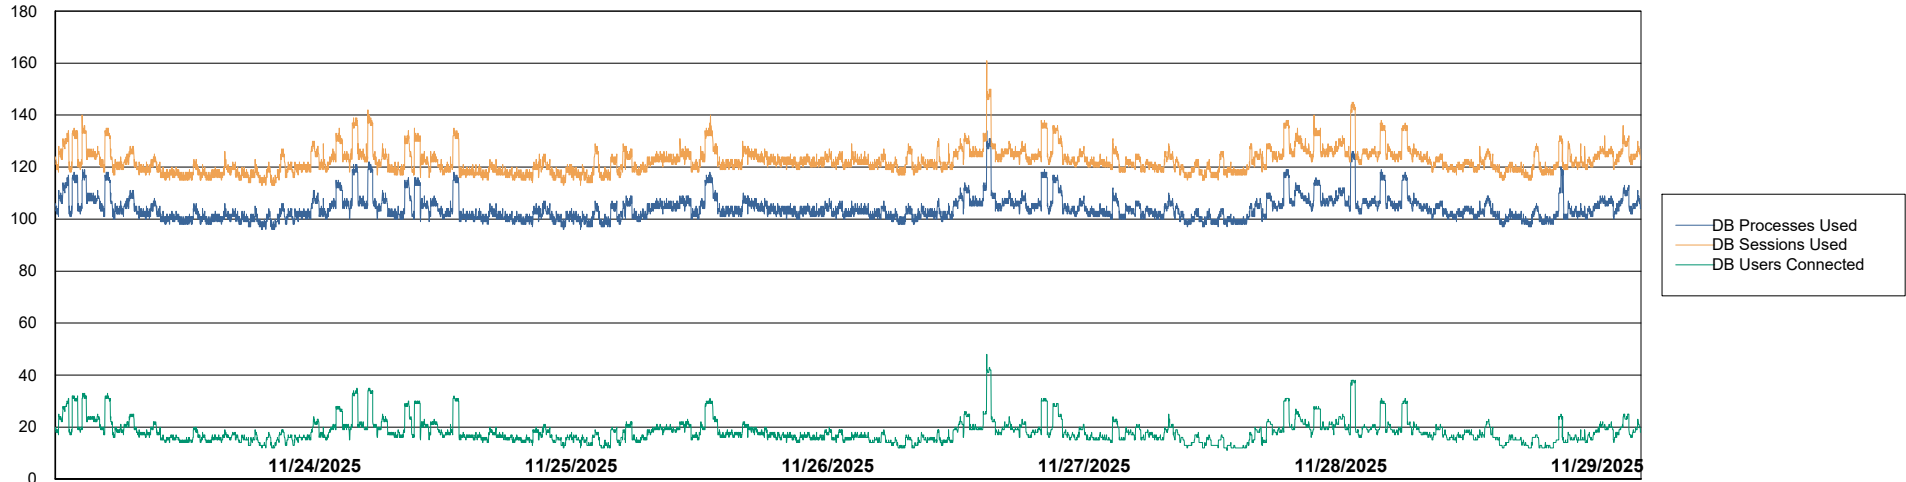

Database Performance JSG_PRD_BASHIR_DB_ABS1