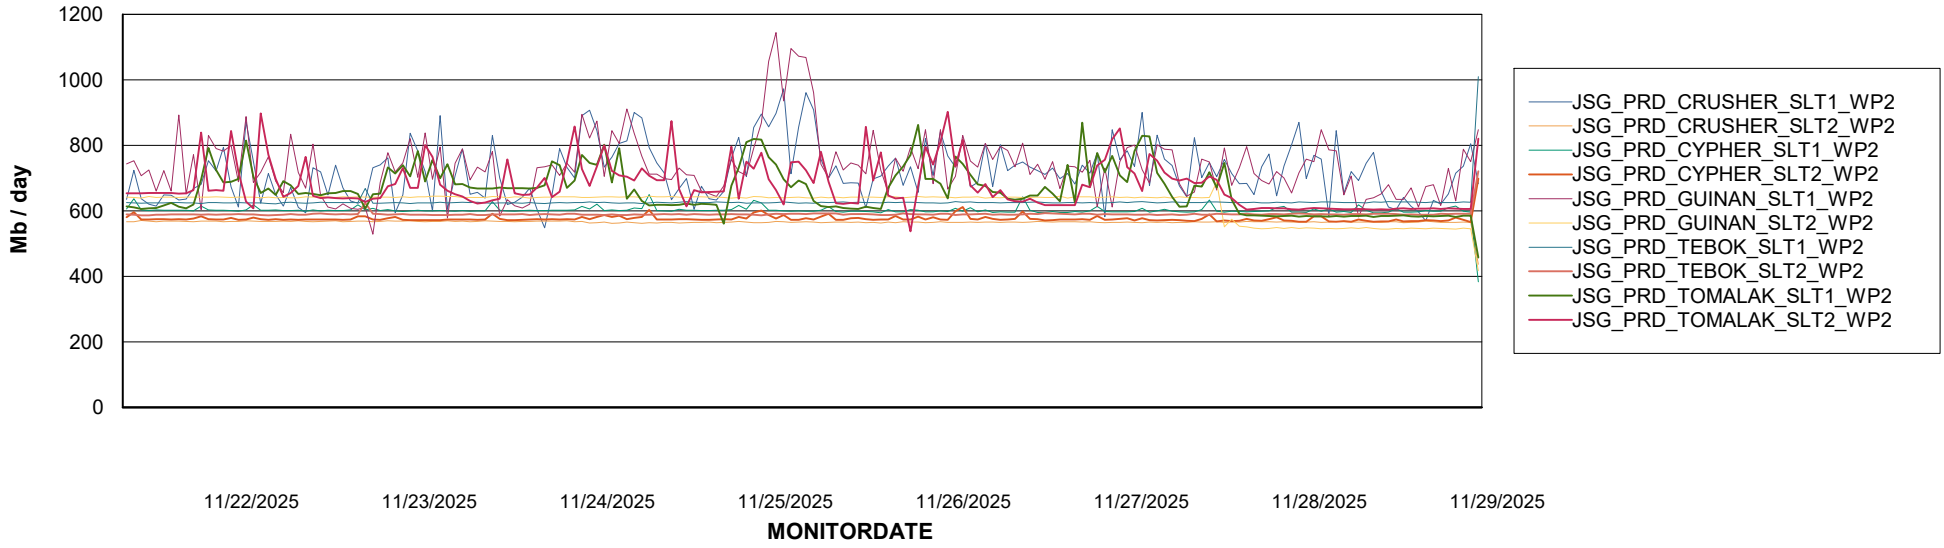

ABSSolute Web Component Services

Avg memory used per ABS Web component