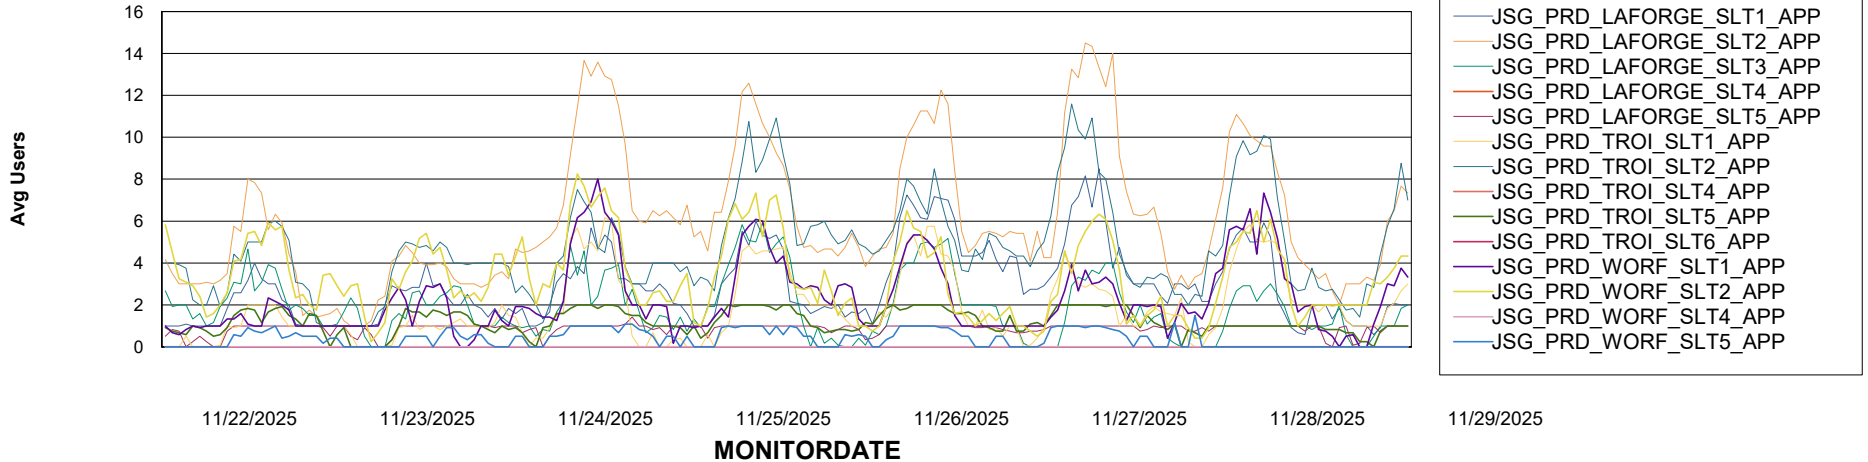

Avg users per day per ABS server