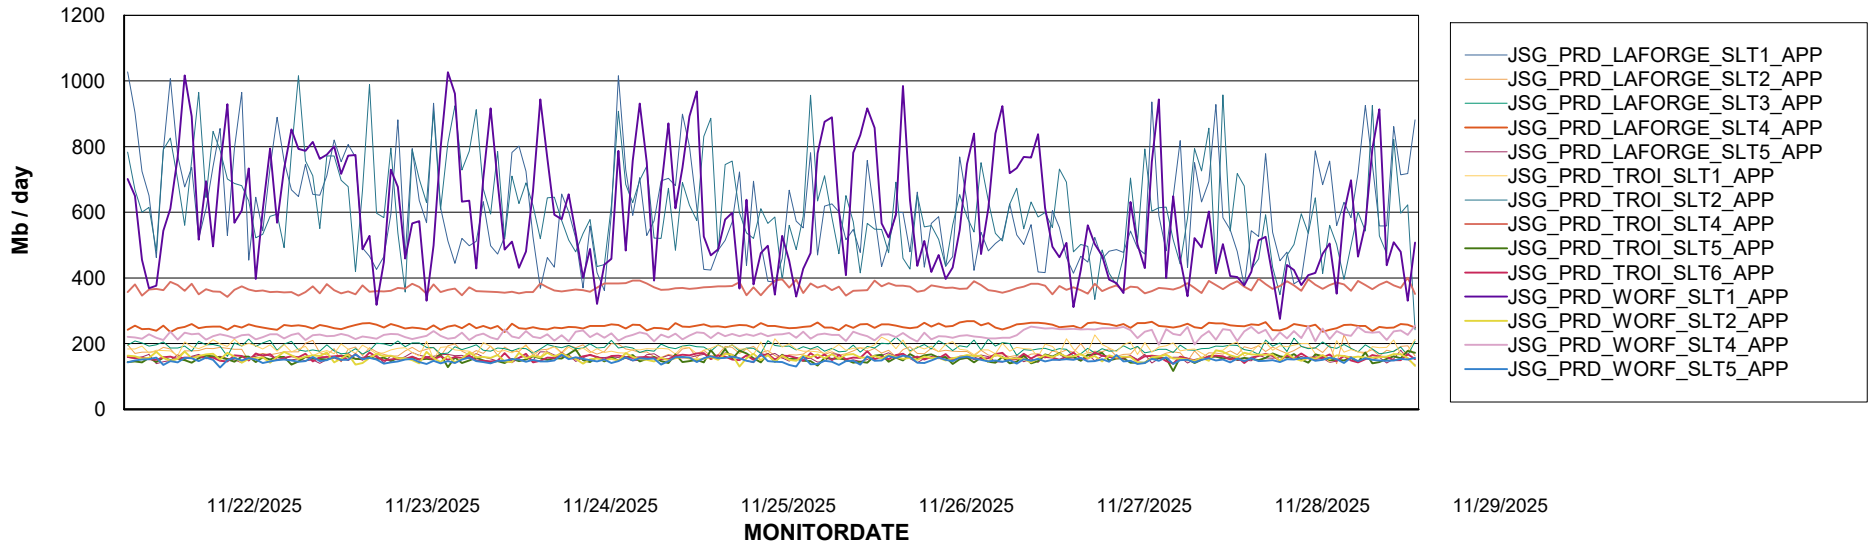

ABSSolute Application Server Services

Avg memory used per ABS Server Service