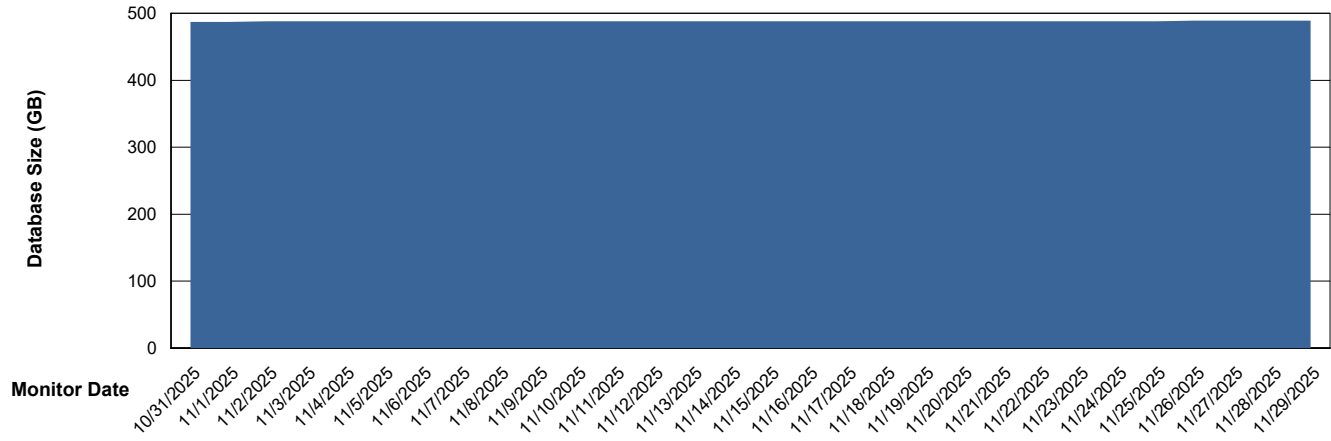

Weekly SLA Customer Report

Customer JSG_Production (24/7)
Database ID 102

Database Performance JSG_PRD_BASHIR_DB_ABS1

Weekly SLA Customer Report

Customer JSG_Production (24/7)
Database ID 102

Database Performance JSG_PRD_PICARD_DB_ABS1

DB Processes Max 0
DB Processes Max 4
DB Processes Max 1,000

Weekly SLA Customer Report

Customer JSG_Production (24/7)
Database ID 102

Database Performance JSG_PRD_RIKER_DB_HSBABS1

Weekly SLA Customer Report

Customer JSG_Production (24/7)
Database ID 102

DATABASE SIZE JSG_PRD_BASHIR_DB_ABS1

Database growth over last month

DATABASE SIZE JSG_PRD_RIKER_DB_HSBABS1

Database growth over last month

Weekly SLA Customer Report