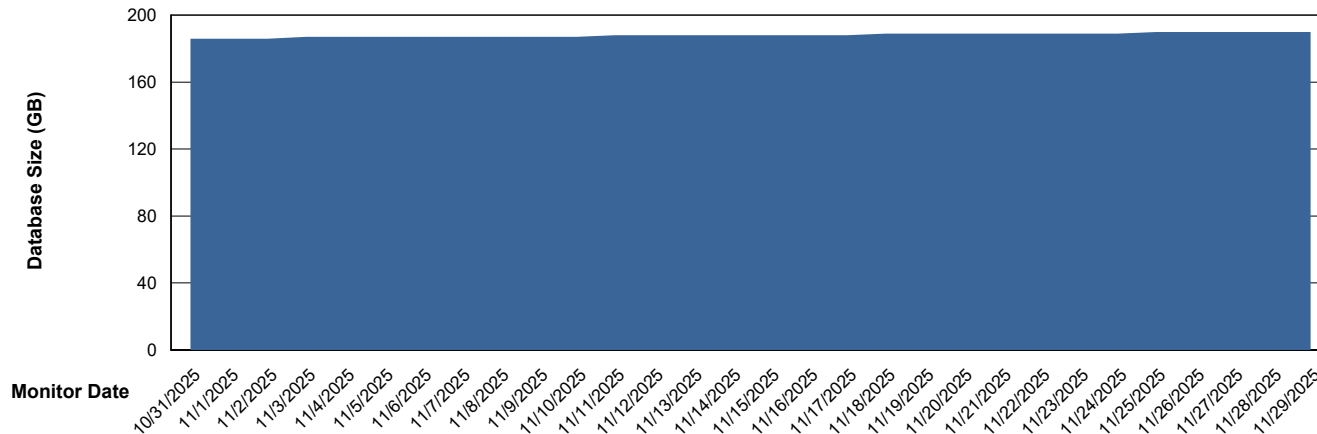

DATABASE SIZE HUE_PRD_S-ORAPROD2_ABS1

Database growth over last month