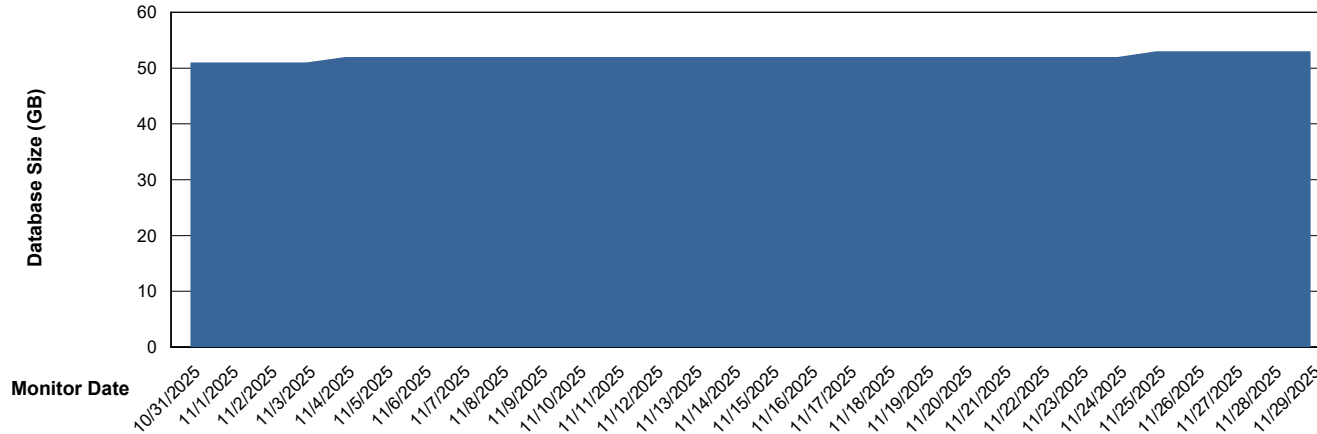

DATABASE SIZE HUE_PRD_S-ORABI2024_ABS1

Database growth over last month