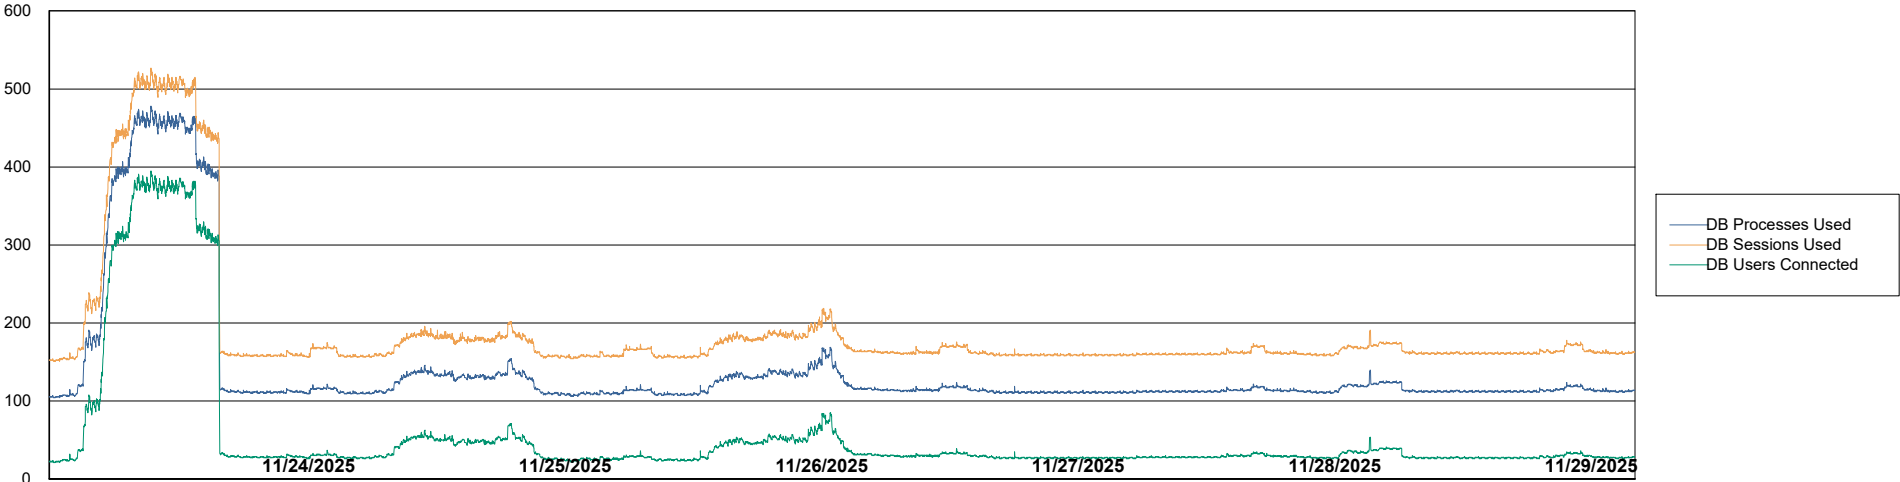

Weekly SLA Customer Report

Customer HUE_Production
Database ID 154

Database Performance HUE_PRD_S-ORABI2024_ABS1

Weekly SLA Customer Report

Customer HUE_Production
Database ID 154

Database Performance HUE_PRD_S-ORAPROD2_ABS1