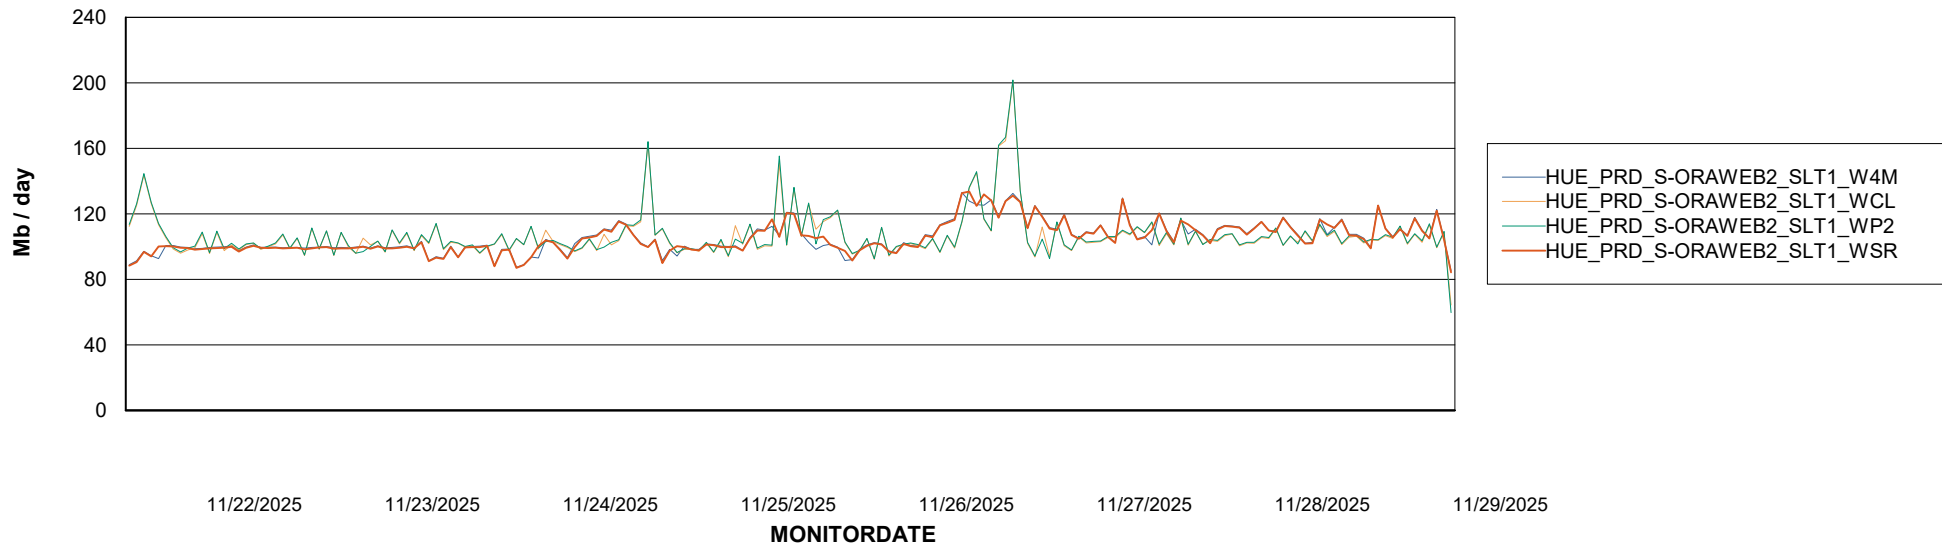

ABSSolute Web Component Services

Avg memory used per ABS Web component