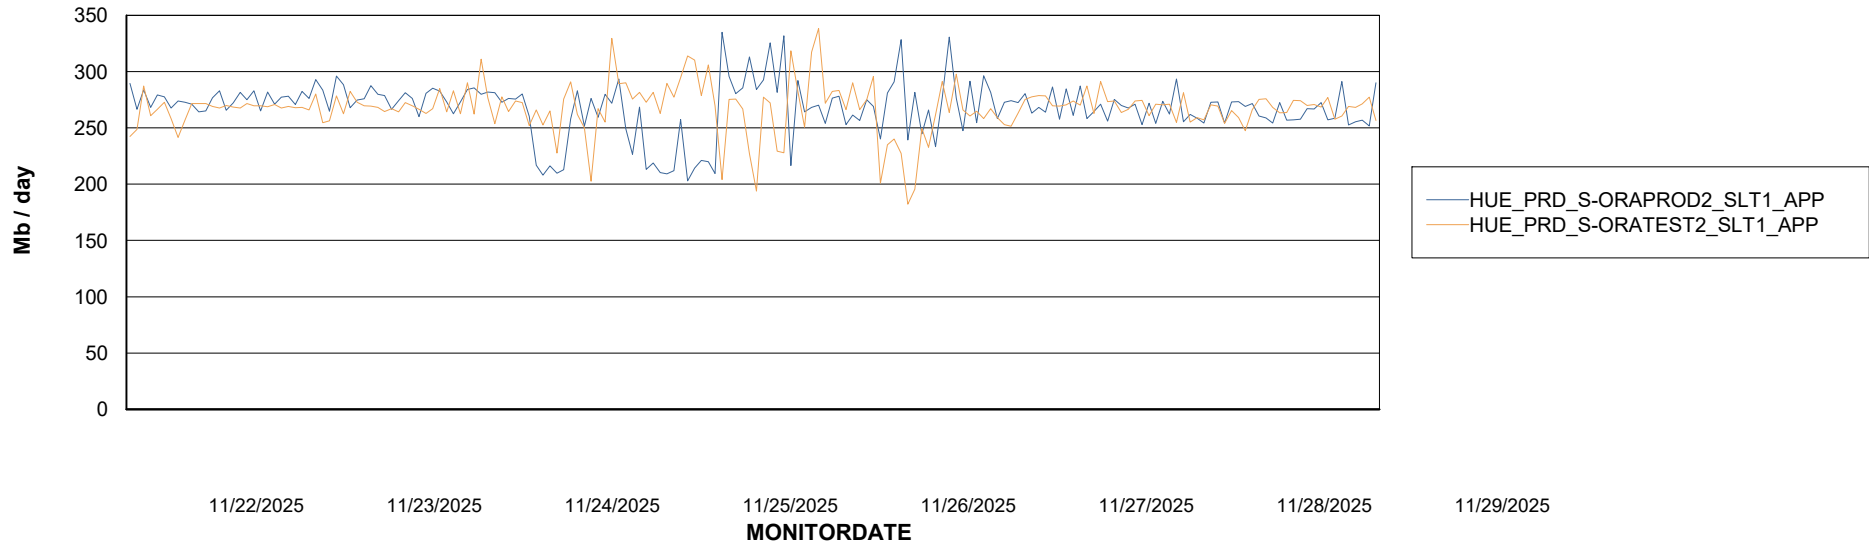

ABSSolute Application Server Services

Avg memory used per ABS Server Service