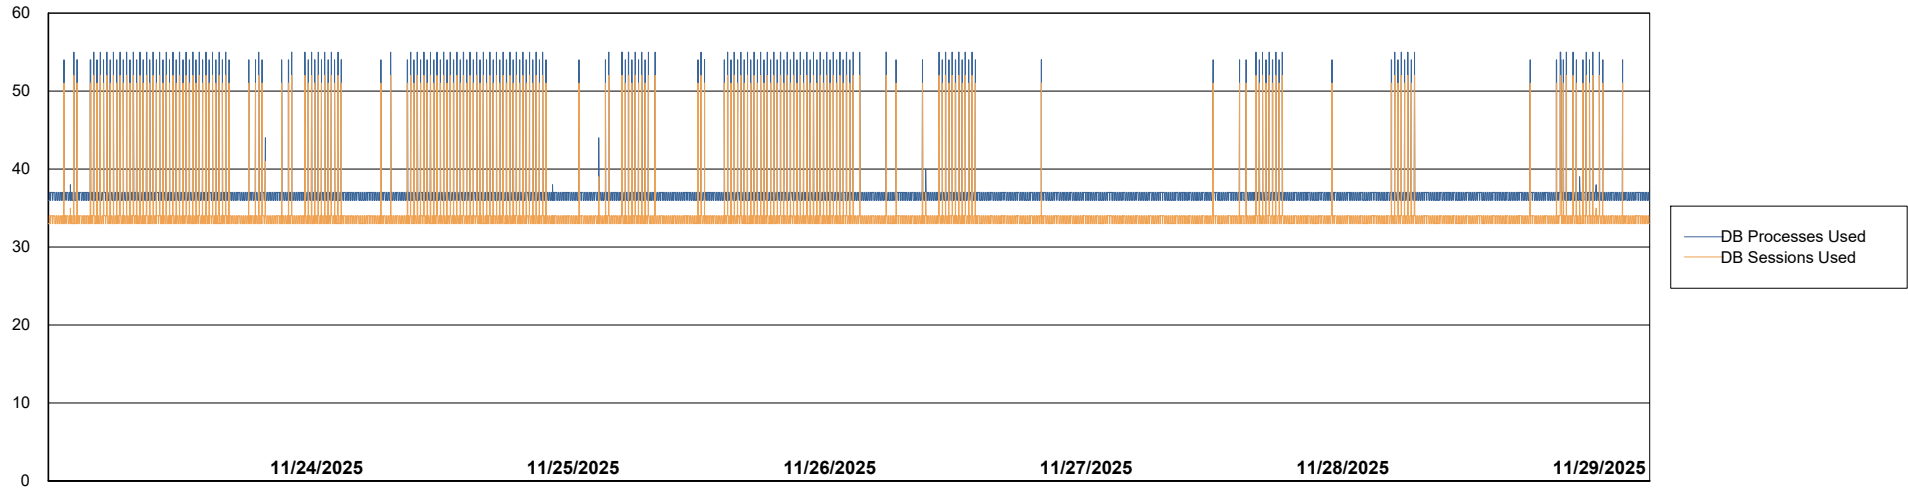

Database Performance HUE_PRD_S-ORATEST2_HSBABS1

DB Processes Max 1,000