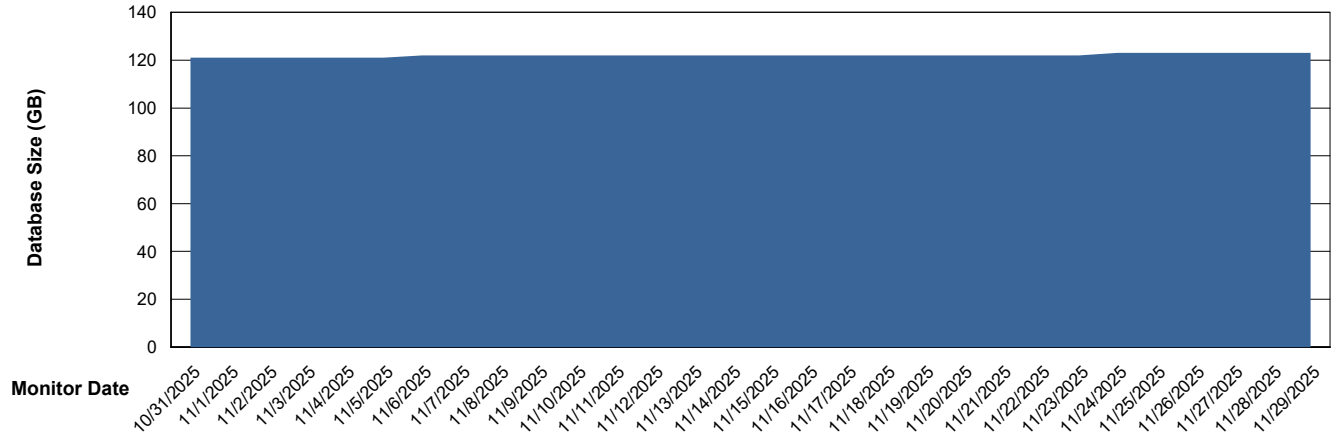

Weekly SLA Customer Report

Customer GLG_Production
Database ID 221

Database Performance GLG_PRD_GLGSSABSAIO01_HSBABS1

DB Processes Max 1,000

Weekly SLA Customer Report

Customer GLG_Production
Database ID 221

DATABASE SIZE GLG_PRD_GLGSPABSAIO01_ABS1

Database growth over last month

DATABASE SIZE GLG_PRD_GLGSPABSBI2_ABS1

Database growth over last month

Weekly SLA Customer Report

Customer GLG_Production
Database ID 221