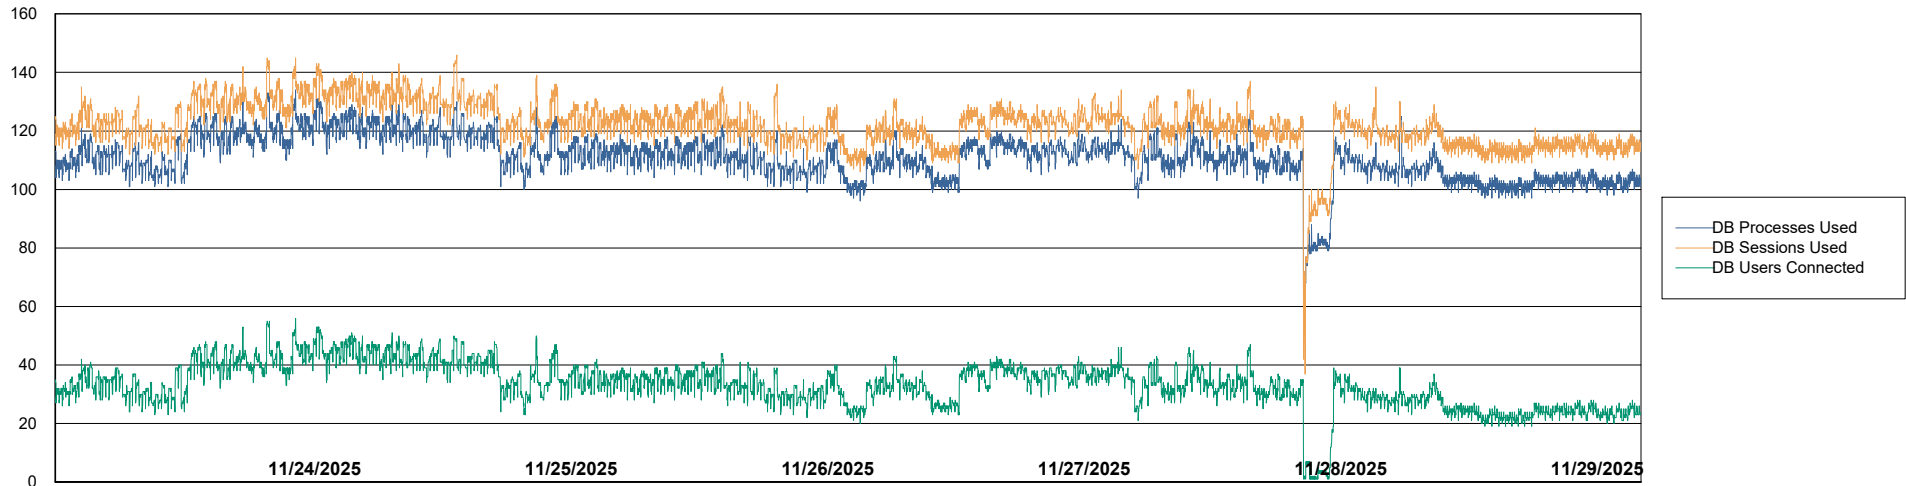

Weekly SLA Customer Report

Customer GLG_Production
Database ID 221

Database Performance GLG_PRD_GLGSPABSAIO01_ABS1

Weekly SLA Customer Report

Customer GLG_Production
Database ID 221

Database Performance GLG_PRD_GLGSPABSBI2_ABS1