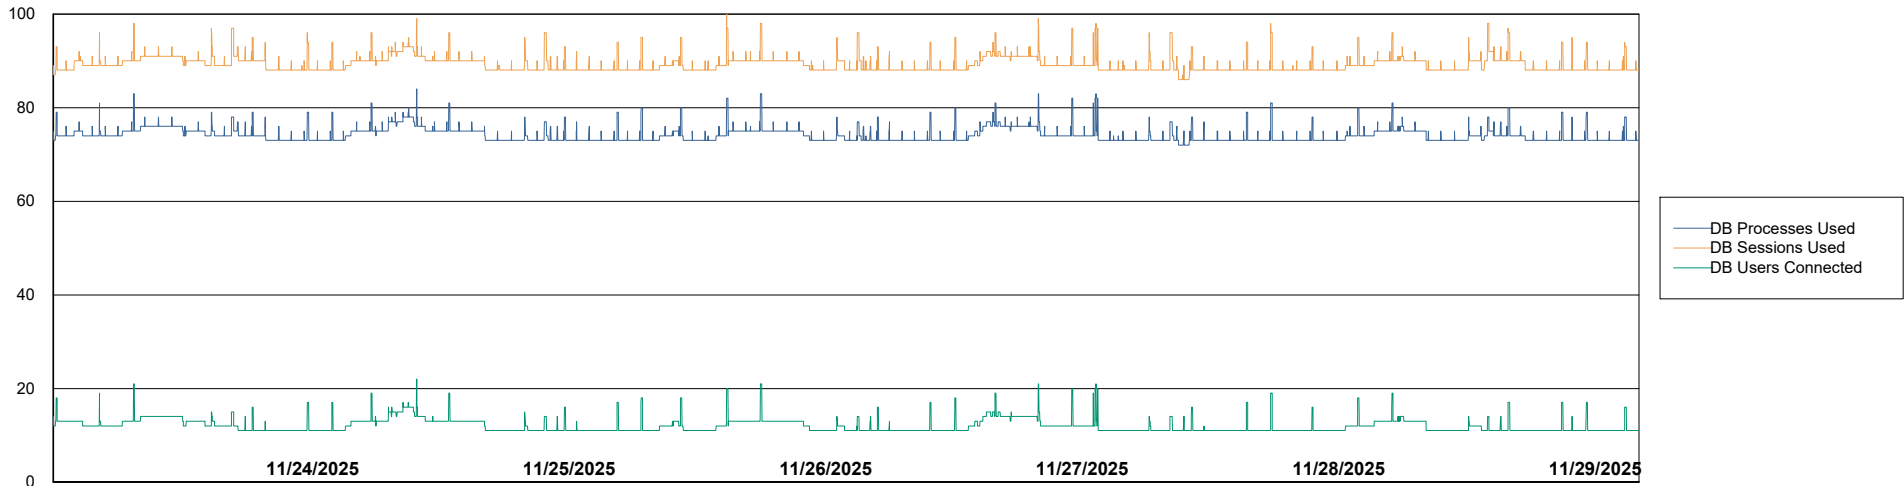

Weekly SLA Customer Report

Customer EUT_Production
Database ID 114

Database Performance EUT_EUP_PRD_URVINA22T_DB_ABS1

Weekly SLA Customer Report

Customer EUT_Production
Database ID 114

Database Performance EUT_URM_PRD_URVINA26_DB_ABS1