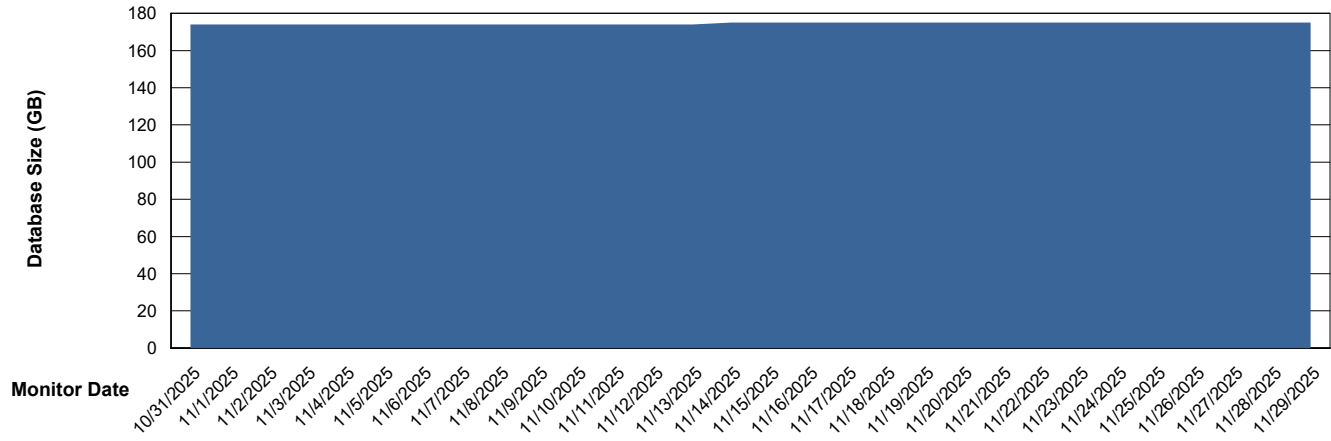

Weekly SLA Customer Report

Customer EUT_Production
Database ID 114

Database Performance EUT_EUP_PRD_URVINA22T_DB_ABS1

Weekly SLA Customer Report

Customer EUT_Production
Database ID 114

Database Performance EUT_URM_PRD_URVINA26_DB_ABS1

Weekly SLA Customer Report

Customer EUT_Production
Database ID 114

DATABASE SIZE EUT_EUP_PRD_URVINA22T_DB_ABS1

Database growth over last month

DATABASE SIZE EUT_URM_PRD_URVINA26_DB_ABS1

Database growth over last month