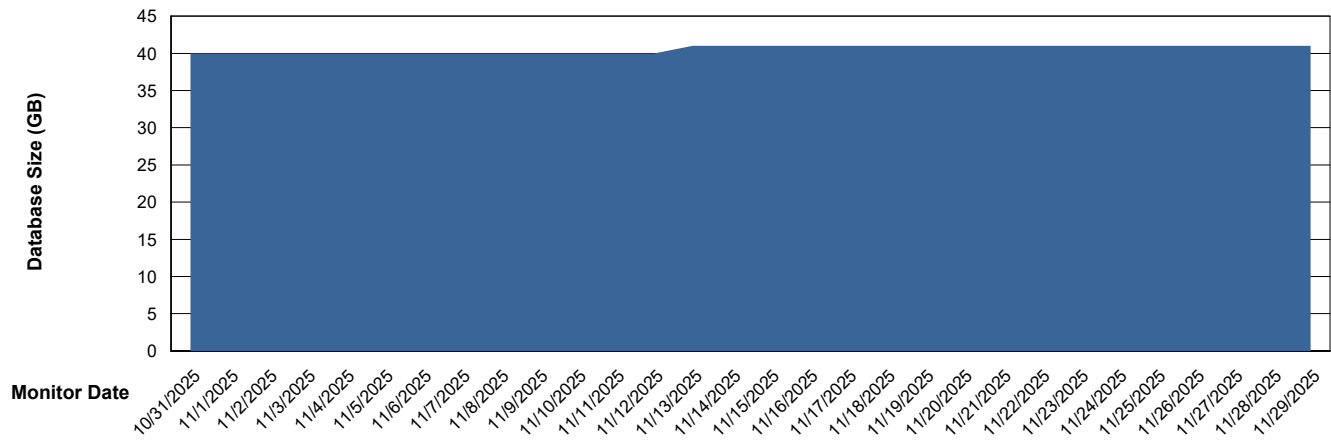

Weekly SLA Customer Report

Customer EUT_Production
Database ID 114

DATABASE SIZE EUT_EUP_PRD_URVINA22T_DB_ABS1

Database growth over last month

DATABASE SIZE EUT_URM_PRD_URVINA26_DB_ABS1

Database growth over last month