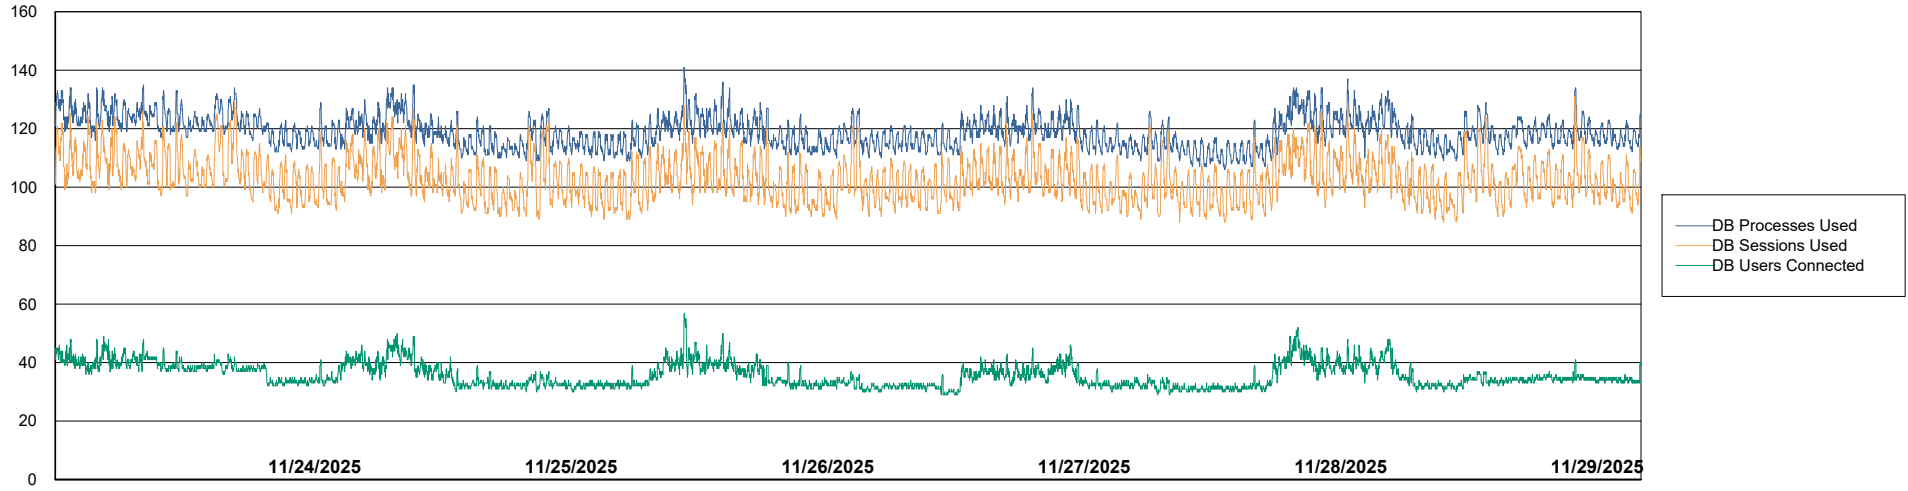

Weekly SLA Customer Report

Customer EUT_Production
Database ID 114

Database Performance EUT_EUP_PRD_URVINA22T_DB_ABS1

Weekly SLA Customer Report

Customer EUT_Production
Database ID 114

Database Performance EUT_URM_PRD_URVINA26_DB_ABS1