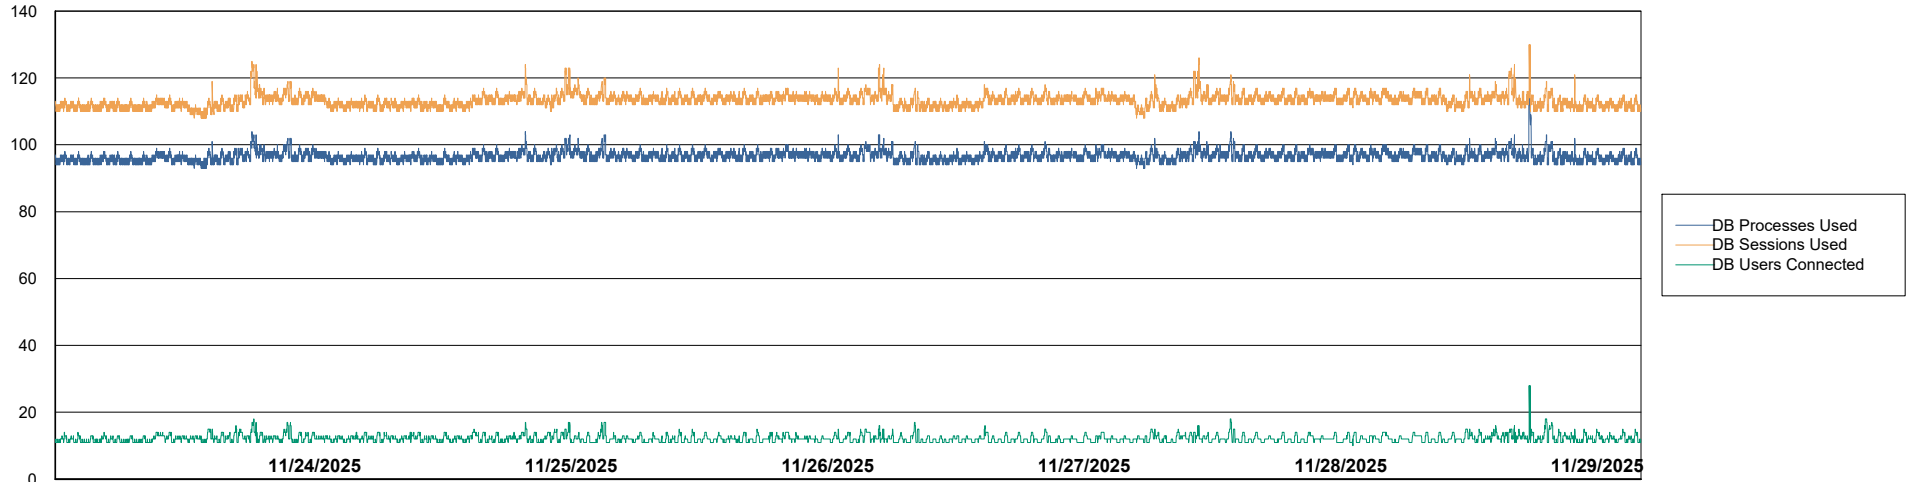

DB Processes Max 1,000
DB Sessions Max 0

Weekly SLA Customer Report

Customer ELJ Production
Database ID 72

Database Performance ELJ_PRD_FRASEQXPRDDB03_ABS1

Weekly SLA Customer Report

Customer ELJ Production
Database ID 72