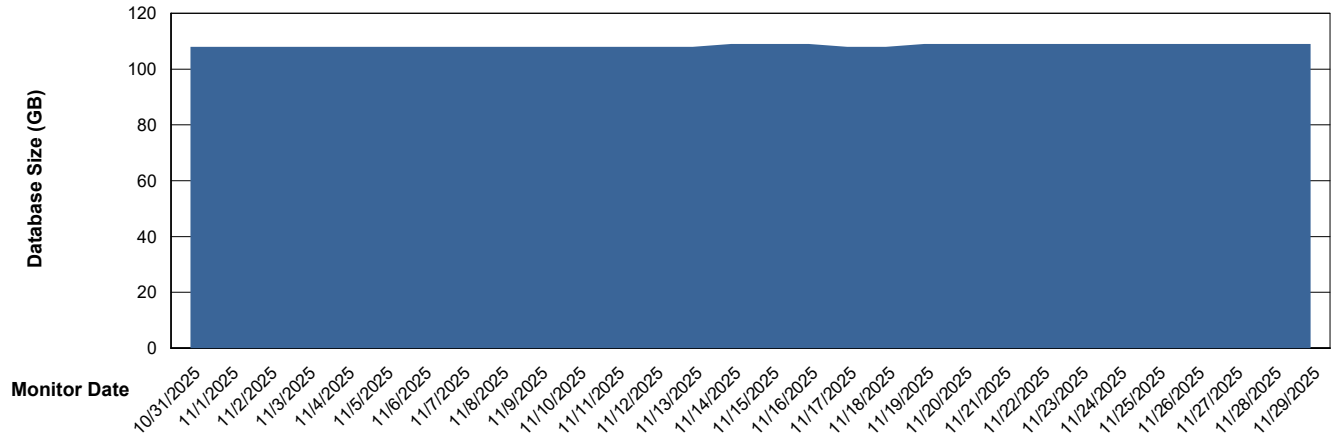

DB Processes Max 1,000
DB Sessions Max 0

Weekly SLA Customer Report

Customer ELJ Production
Database ID 72

Database Performance ELJ_PRD_FRASEQXPRDDB03_ABS1

Weekly SLA Customer Report

Customer ELJ Production
Database ID 72

DATABASE SIZE ELJ_PRD_FRASEQXPRDDB01_ABS1

Database growth over last month

DATABASE SIZE ELJ_PRD_FRASEQXPRDDB03_ABS1

Database growth over last month

Weekly SLA Customer Report

Customer ELJ Production
Database ID 72