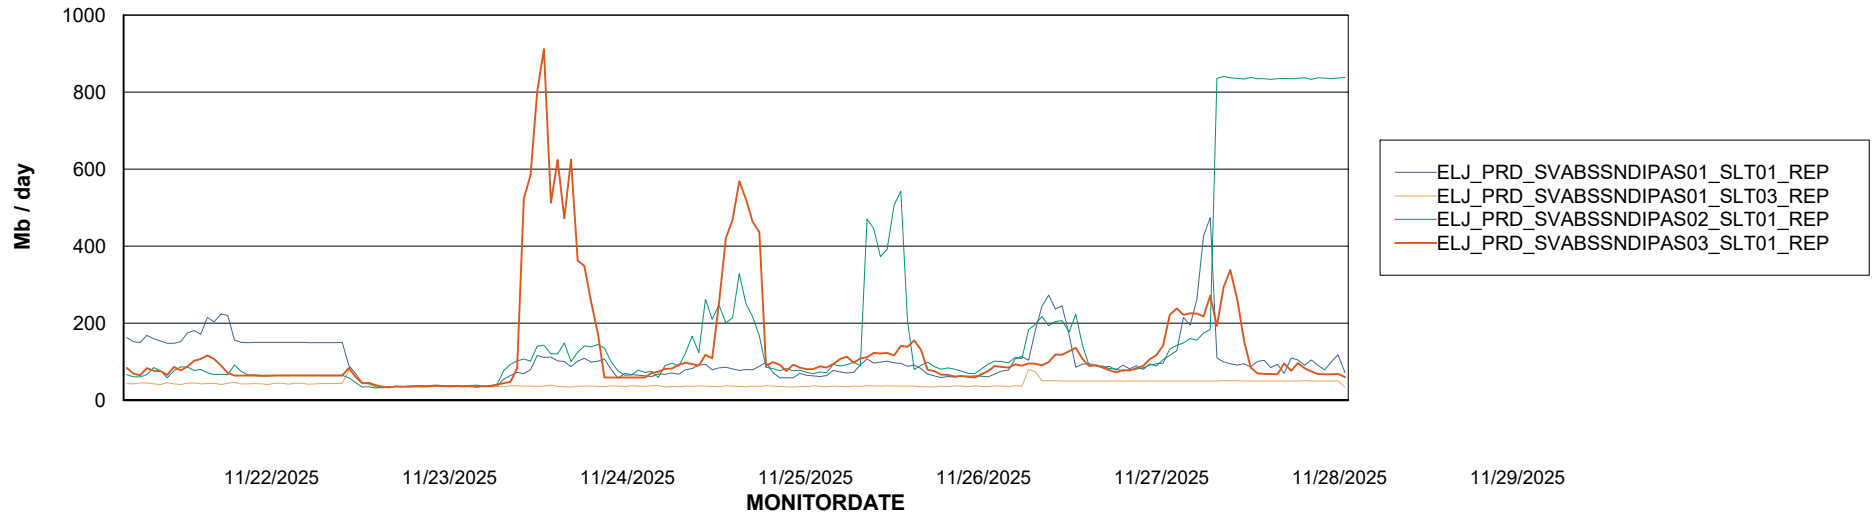

Avg memory used per ABS Server Service

Avg users per day per ABS server

Weekly SLA Customer Report

Customer ELJ Production
Database ID 72

ABSSolute Application ReportServer Services

Avg memory used per ReportServer Service