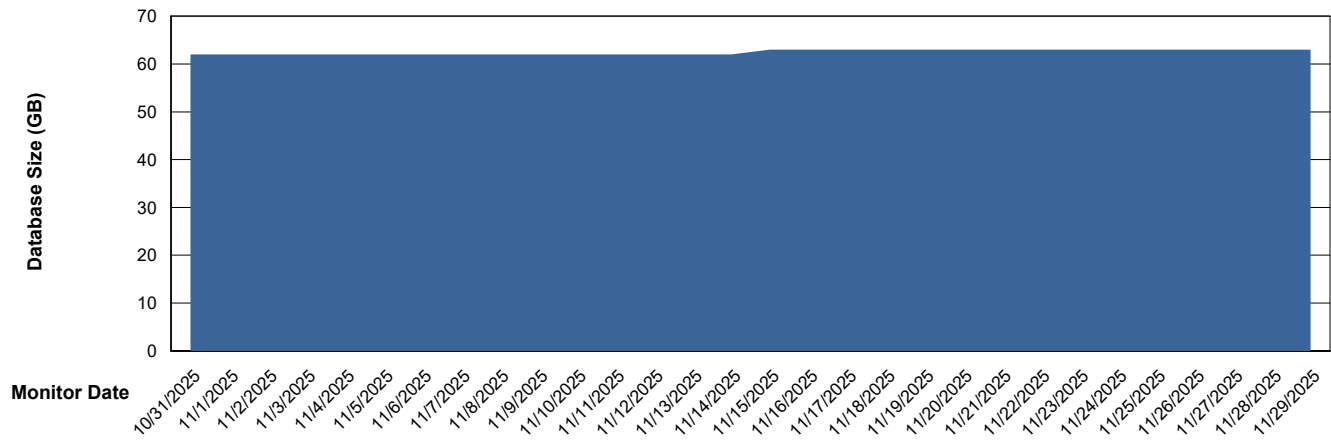

DB Processes Max 1,000
DB Sessions Max 0

Weekly SLA Customer Report

Customer ELJ Production
Database ID 72

Database Performance ELJ_PRD_FRASEQXPRDDB03_ABS1

Weekly SLA Customer Report

Customer ELJ Production
Database ID 72

DATABASE SIZE ELJ_PRD_FRASEQXPRDDB01_ABS1

Database growth over last month

DATABASE SIZE ELJ_PRD_FRASEQXPRDDB03_ABS1

Database growth over last month

Weekly SLA Customer Report

Customer ELJ Production
Database ID 72