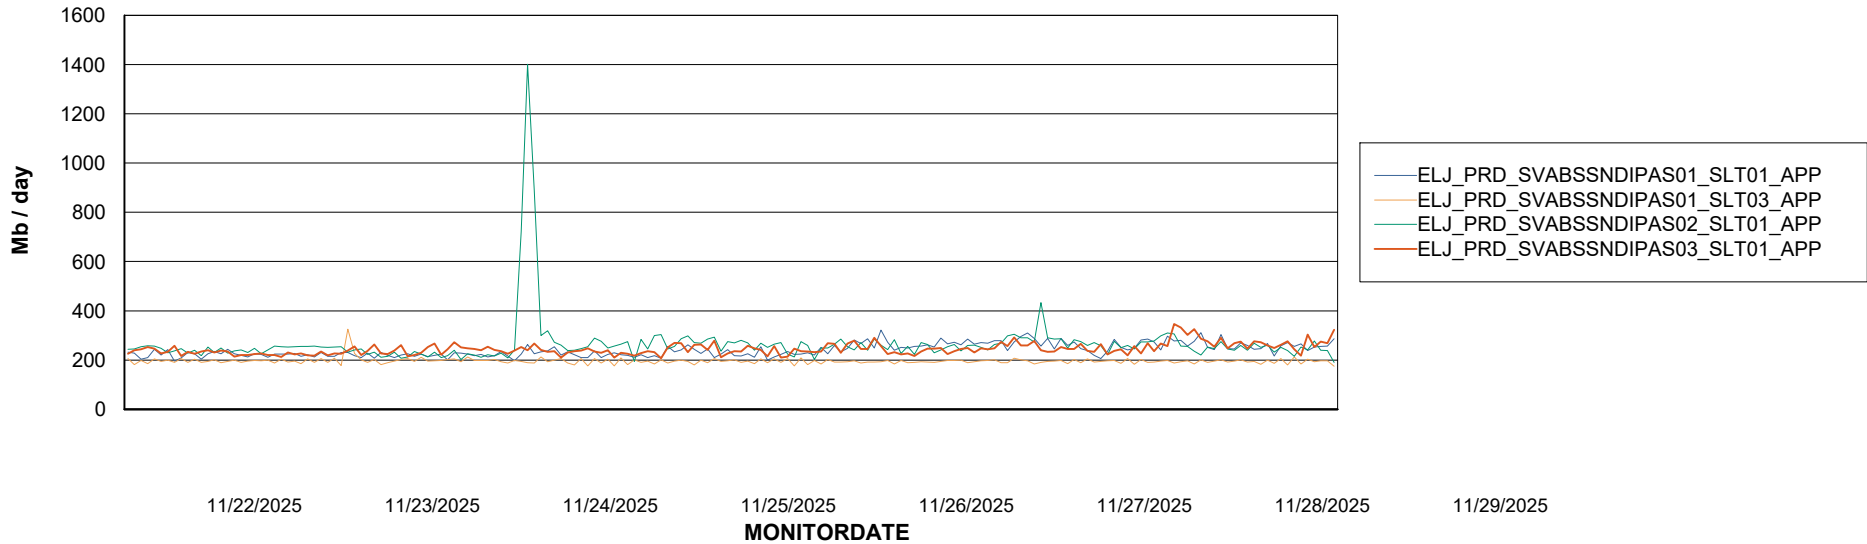

ABSSolute Application Server Services

Avg memory used per ABS Server Service