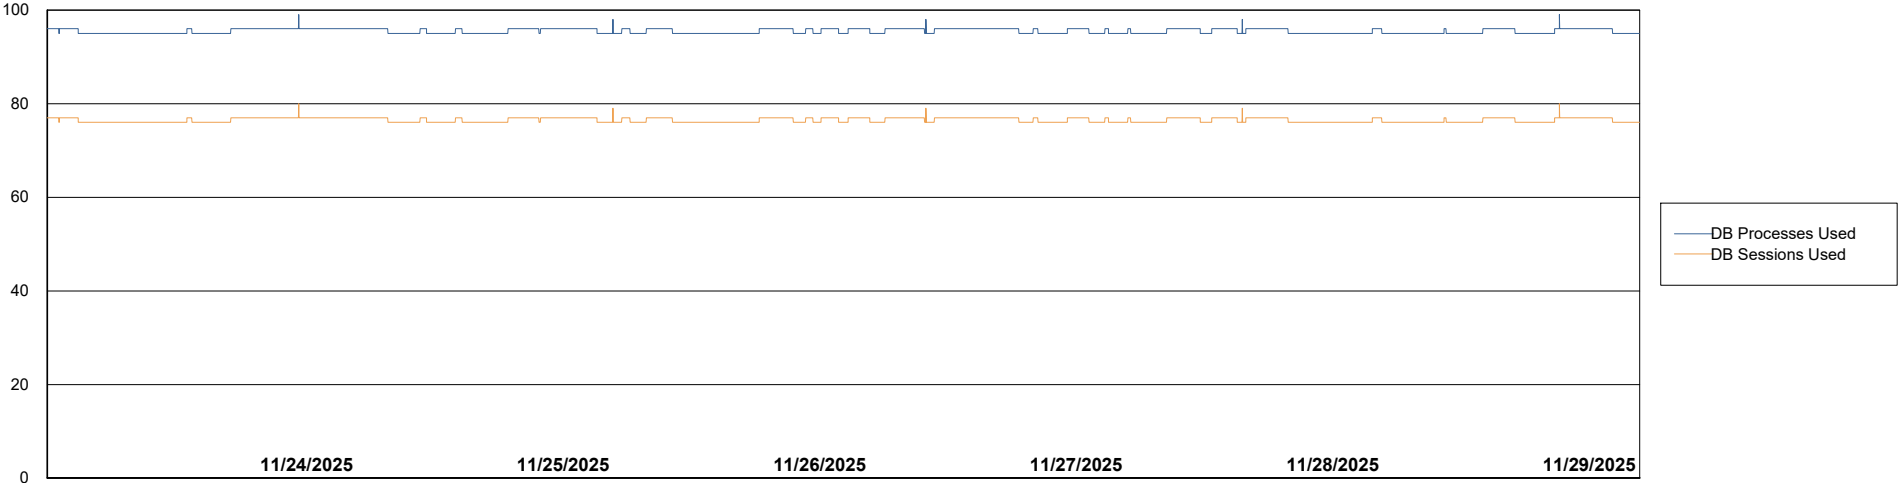

Database Performance ELJ_PRD_FRASEQXPRDDB02_HSBABS1

DB Processes Max 1,000
DB Sessions Max 0