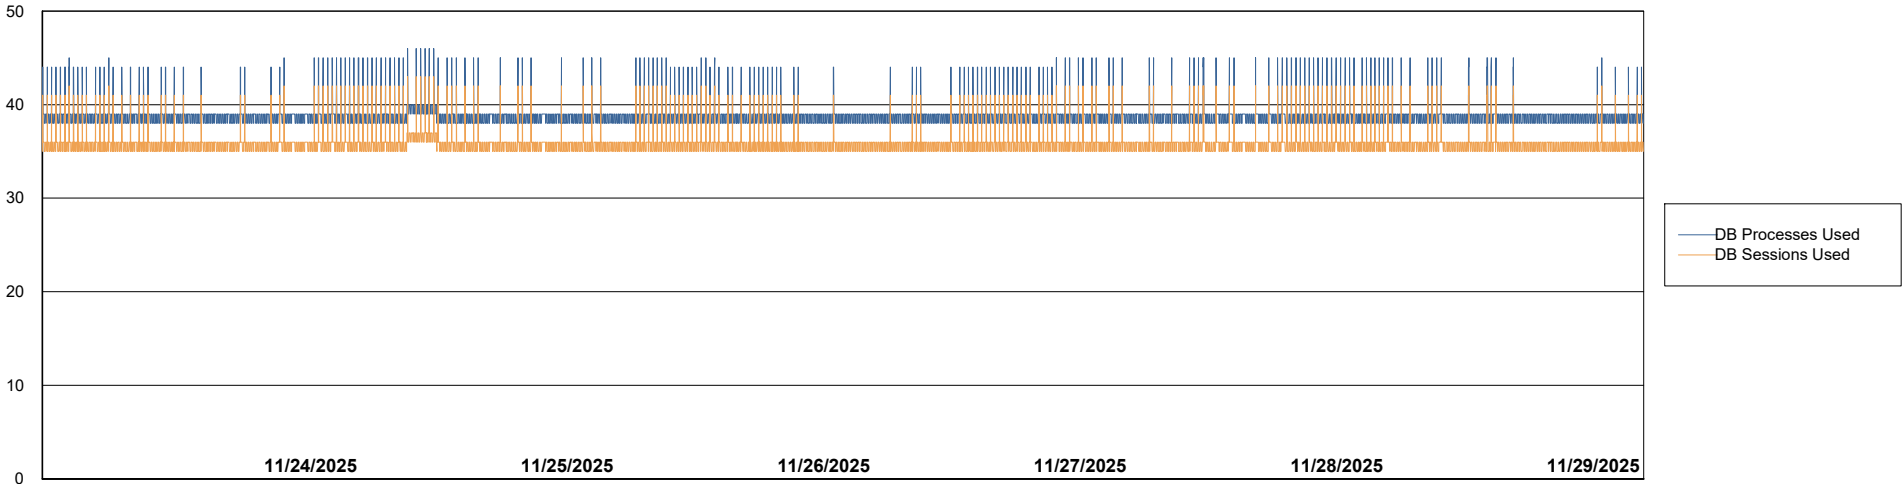

Database Performance ELI_PRD_FRASINTQUADB01_HSBABS1

DB Processes Max 1,000