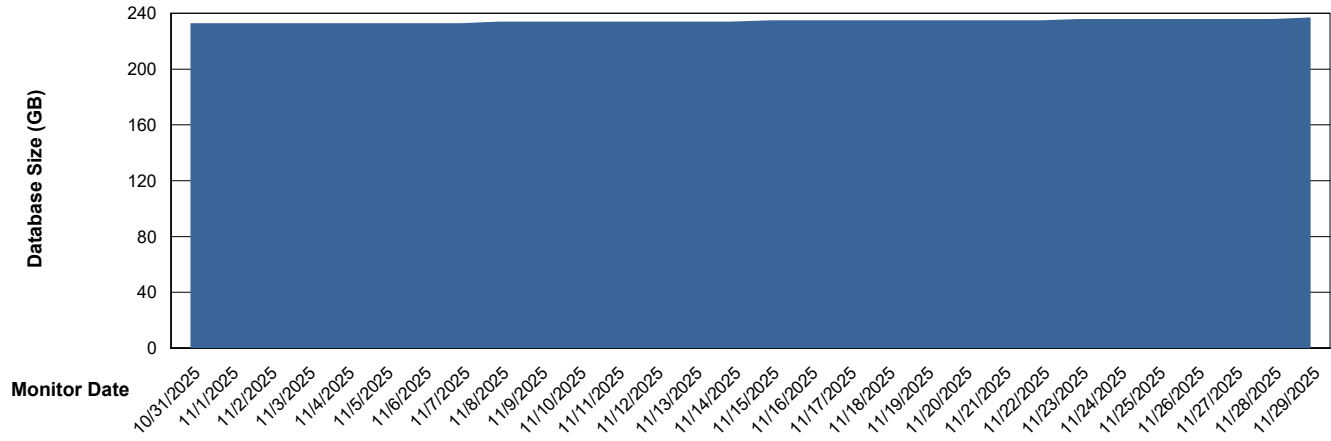

Weekly SLA Customer Report

Customer ELI_Production
Database ID 62

Database Performance ELI_PRD_FRASINTQUADB01_HSBABS1

DB Processes Max 1,000

Weekly SLA Customer Report

Customer ELI_Production
Database ID 62

DATABASE SIZE ELI_PRD_FRASEQXPRDDB04-BI_ABS1

Database growth over last month

DATABASE SIZE ELI_PRD_FRASINTPRDDB01_ABS1

Database growth over last month

Weekly SLA Customer Report

Customer ELI_Production
Database ID 62