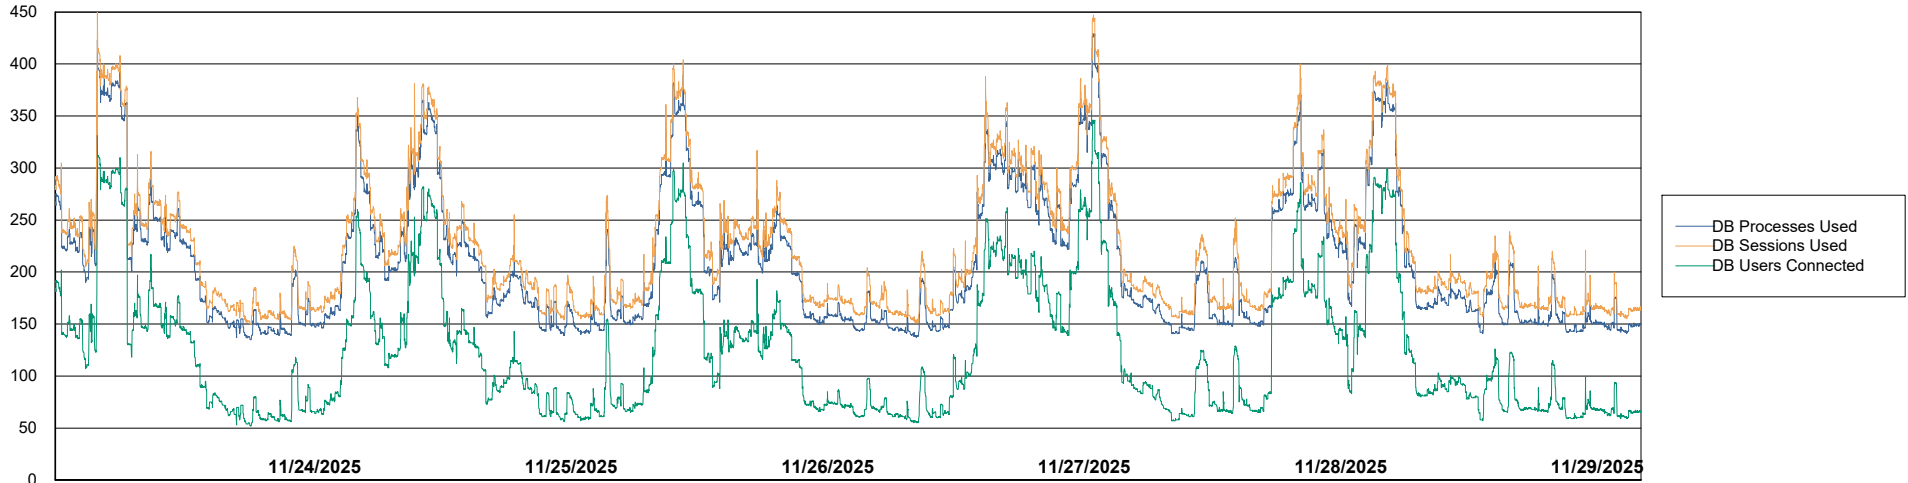

Weekly SLA Customer Report

Customer ELI_Production
Database ID 62

Database Performance ELI_PRD_FRASEQXPRDDB04-BI_ABS1

Weekly SLA Customer Report

Customer ELI_Production
Database ID 62

Database Performance ELI_PRD_FRASINTPRDDB01_ABS1