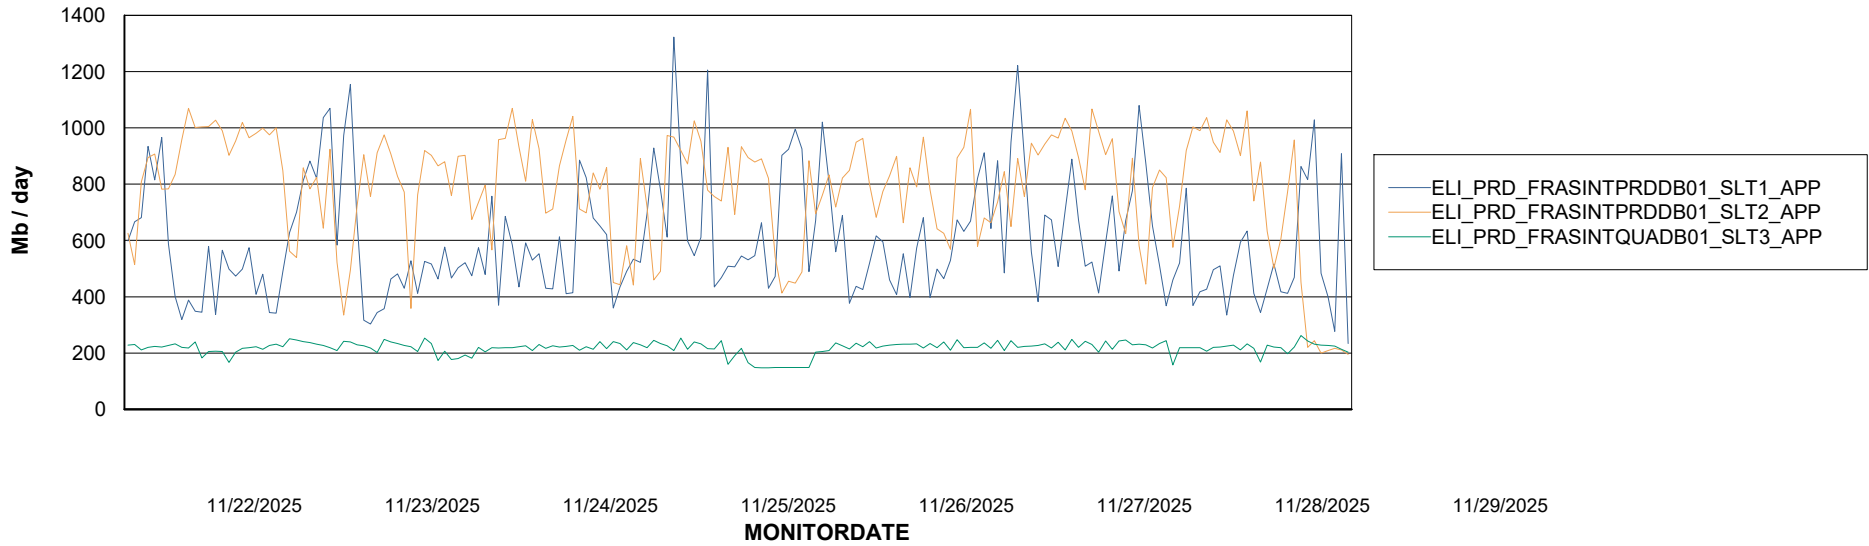

ABSSolute Application Server Services

Avg memory used per ABS Server Service