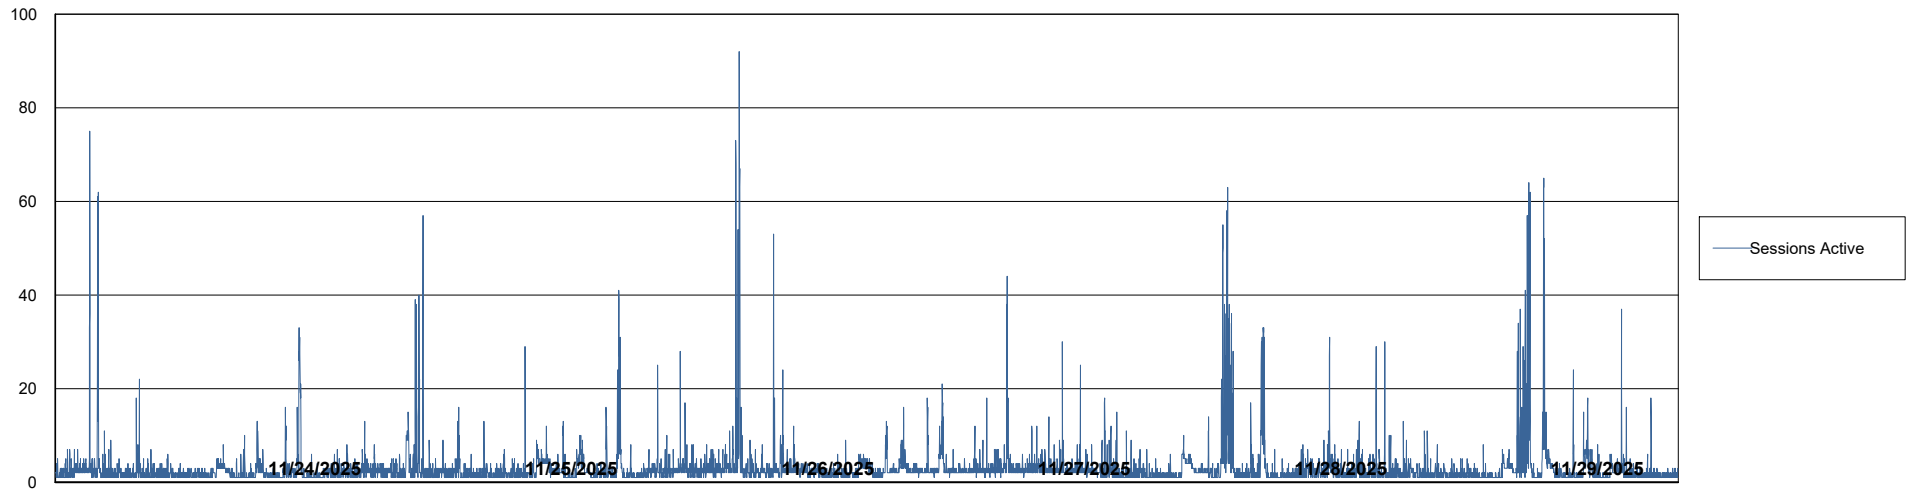

Weekly SLA Customer Report

Customer ELI_Production
Database ID 62

Database Performance ELI_PRD_FRASEQXPRDDB04-BI_ABS1

Weekly SLA Customer Report

Customer ELI_Production
Database ID 62

Database Performance ELI_PRD_FRASINTPRDDB01_ABS1