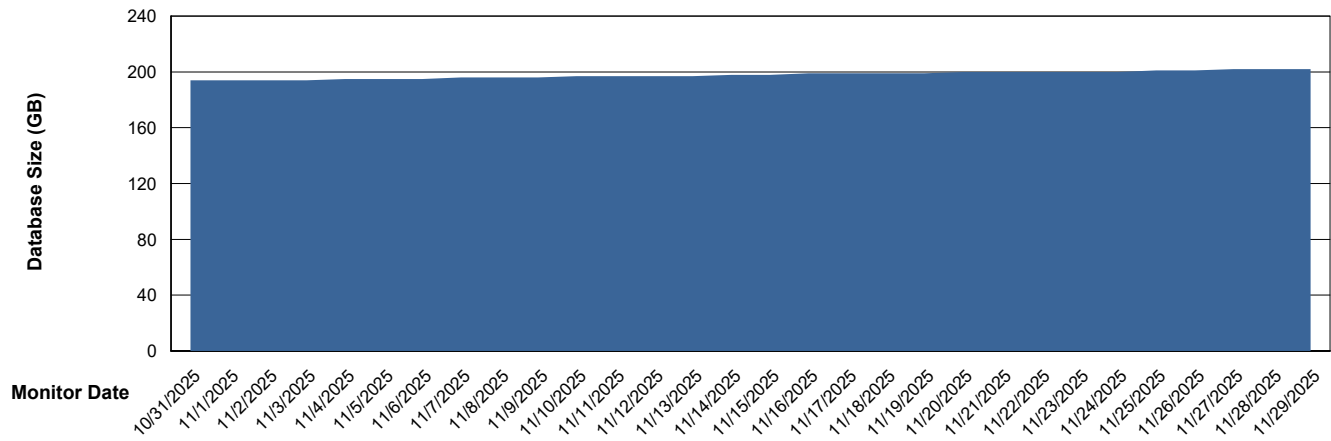

Weekly SLA Customer Report

Customer ELI_Production
Database ID 62

Database Performance ELI_PRD_FRASINTQUADB01_HSBABS1

DB Processes Max 1,000

Weekly SLA Customer Report

Customer ELI_Production
Database ID 62

DATABASE SIZE ELI_PRD_FRASEQXPRDDB04-BI_ABS1

Database growth over last month

DATABASE SIZE ELI_PRD_FRASINTPRDDB01_ABS1

Database growth over last month

Weekly SLA Customer Report

Customer ELI_Production
Database ID 62