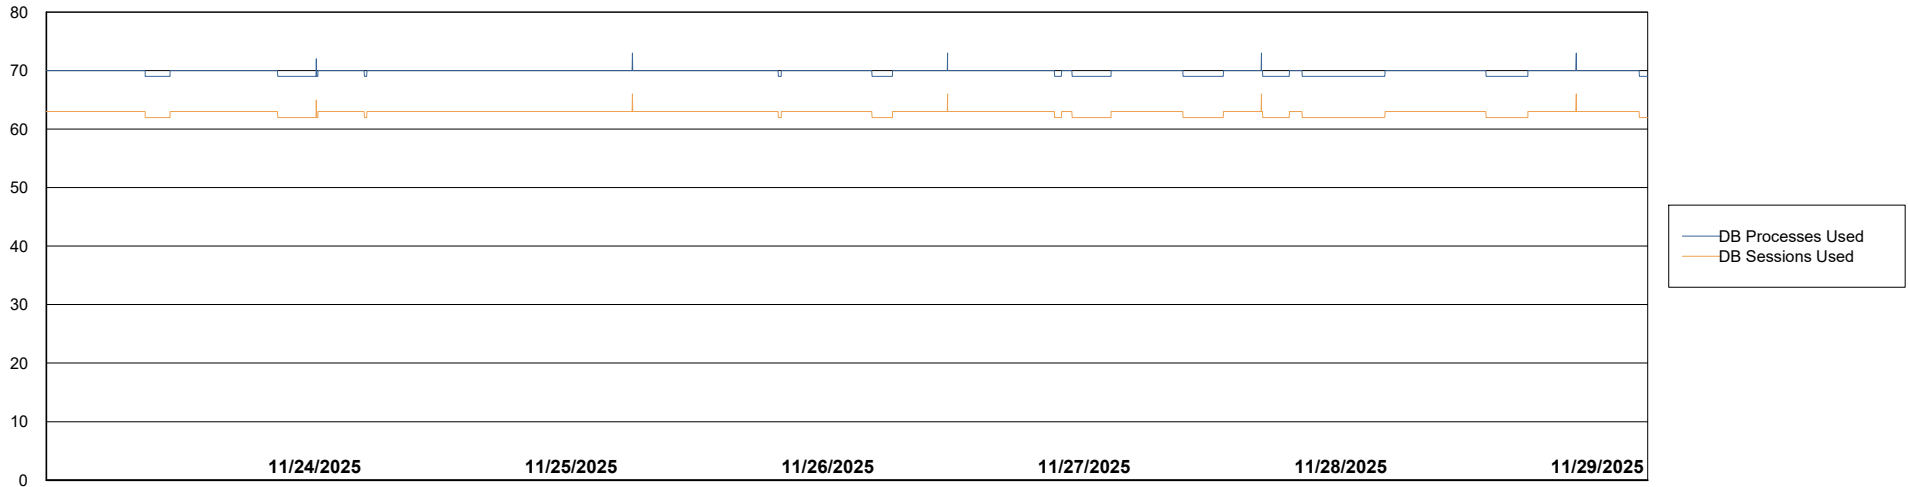

Database Performance ECT-DBS2-TOR_PROD_HSBABS1

DB Processes Max 4
DB Processes Max 1,000
DB Processes Max 0