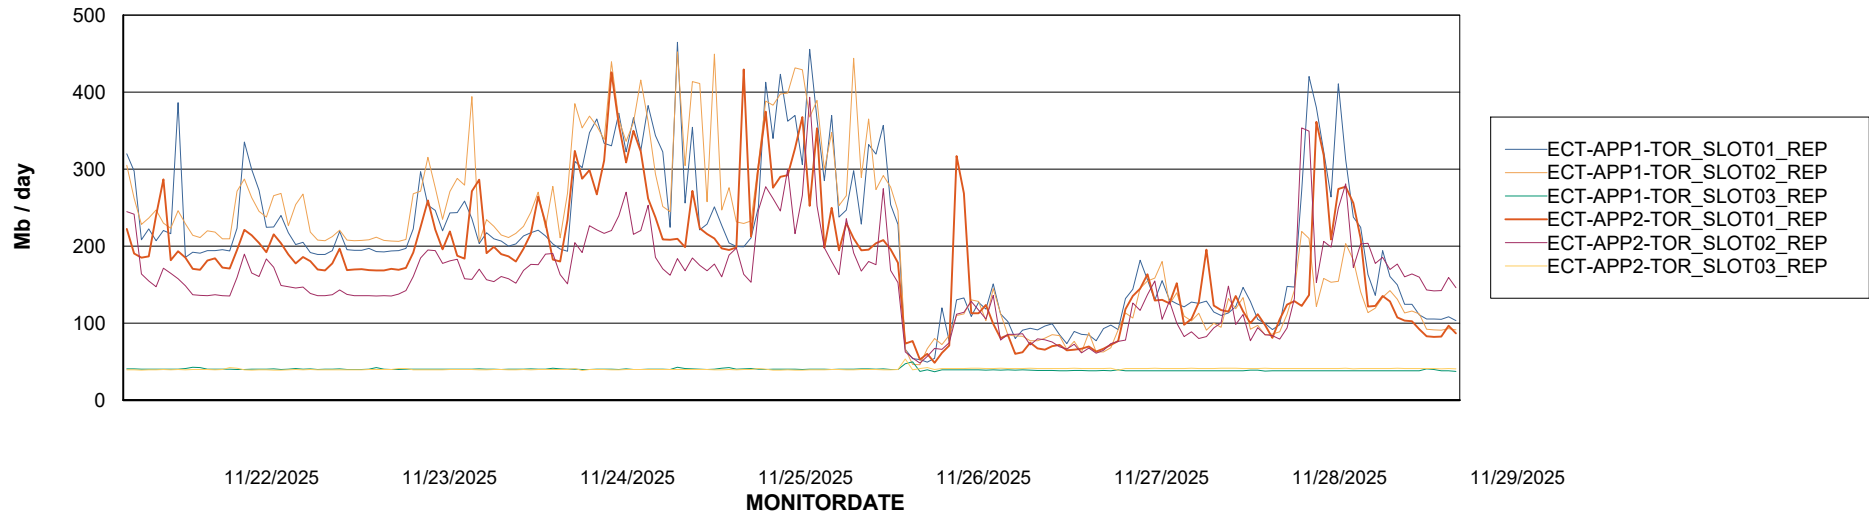

Avg memory used per ABS Server Service

Avg users per day per ABS server

Weekly SLA Customer Report

Customer ECT OCI TOR Production
Database ID 219

ABSSolute Application ReportServer Services

Avg memory used per ReportServer Service