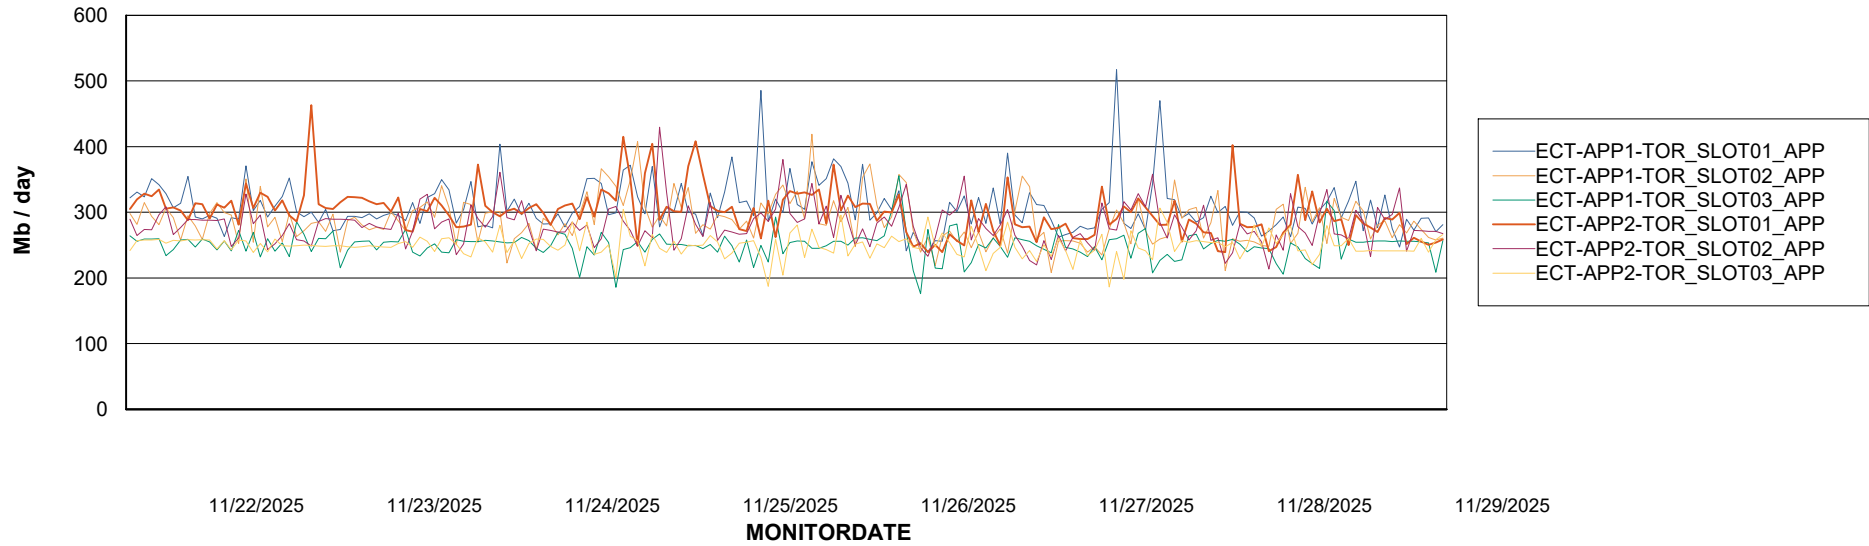

ABSSolute Application Server Services

Avg memory used per ABS Server Service