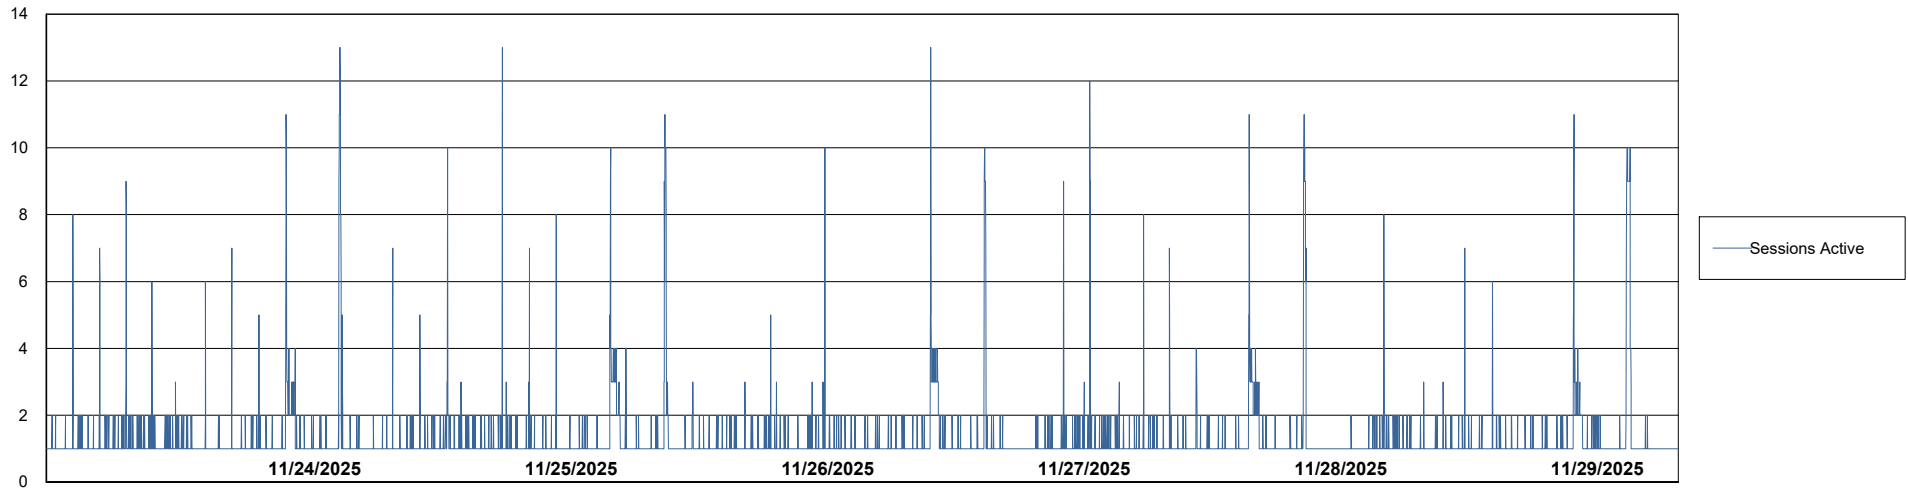

Weekly SLA Customer Report

Customer ECT OCI TOR Production
Database ID 219

Database Performance ECT-BI-TOR_ABS1

Weekly SLA Customer Report

Customer ECT OCI TOR Production
Database ID 219

Database Performance ECT-DBS1-TOR_PROD_ABS1