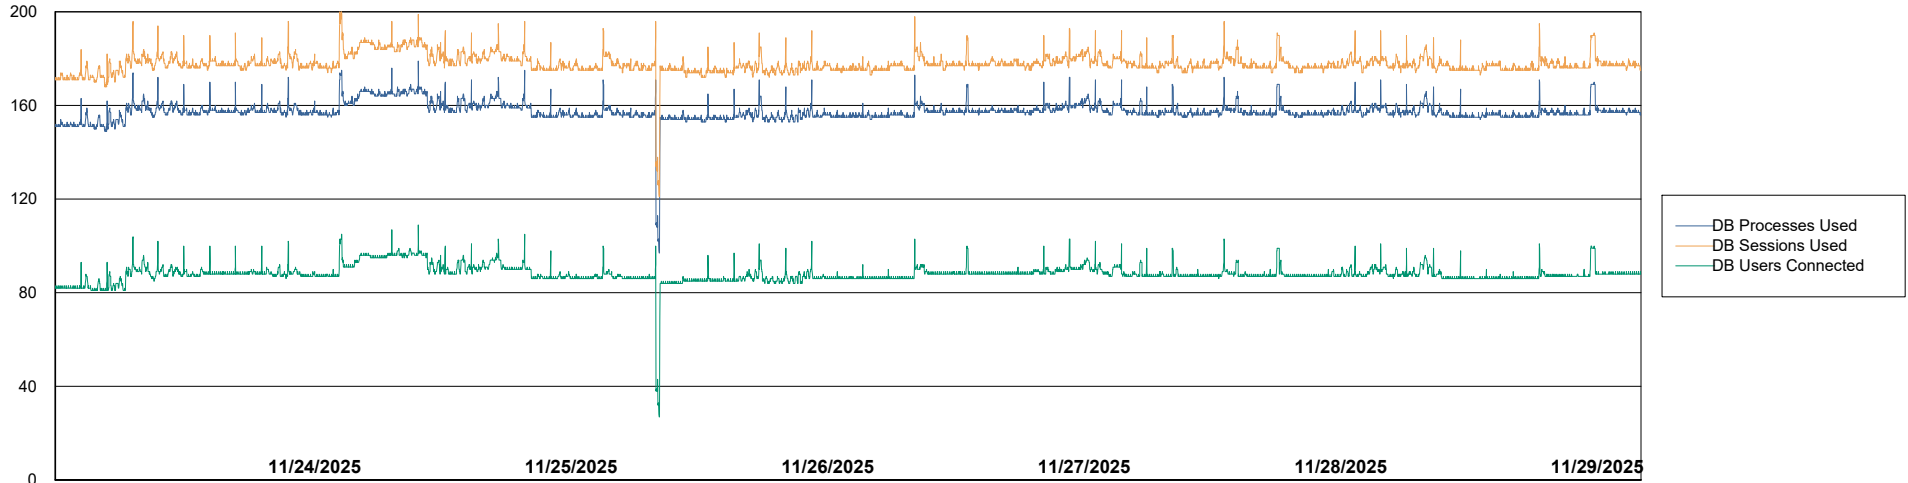

Weekly SLA Customer Report

Customer ECT OCI TOR Production
Database ID 219

Database Performance ECT-BI-TOR_ABS1

Weekly SLA Customer Report

Customer ECT OCI TOR Production
Database ID 219

Database Performance ECT-DBS1-TOR_PROD_ABS1