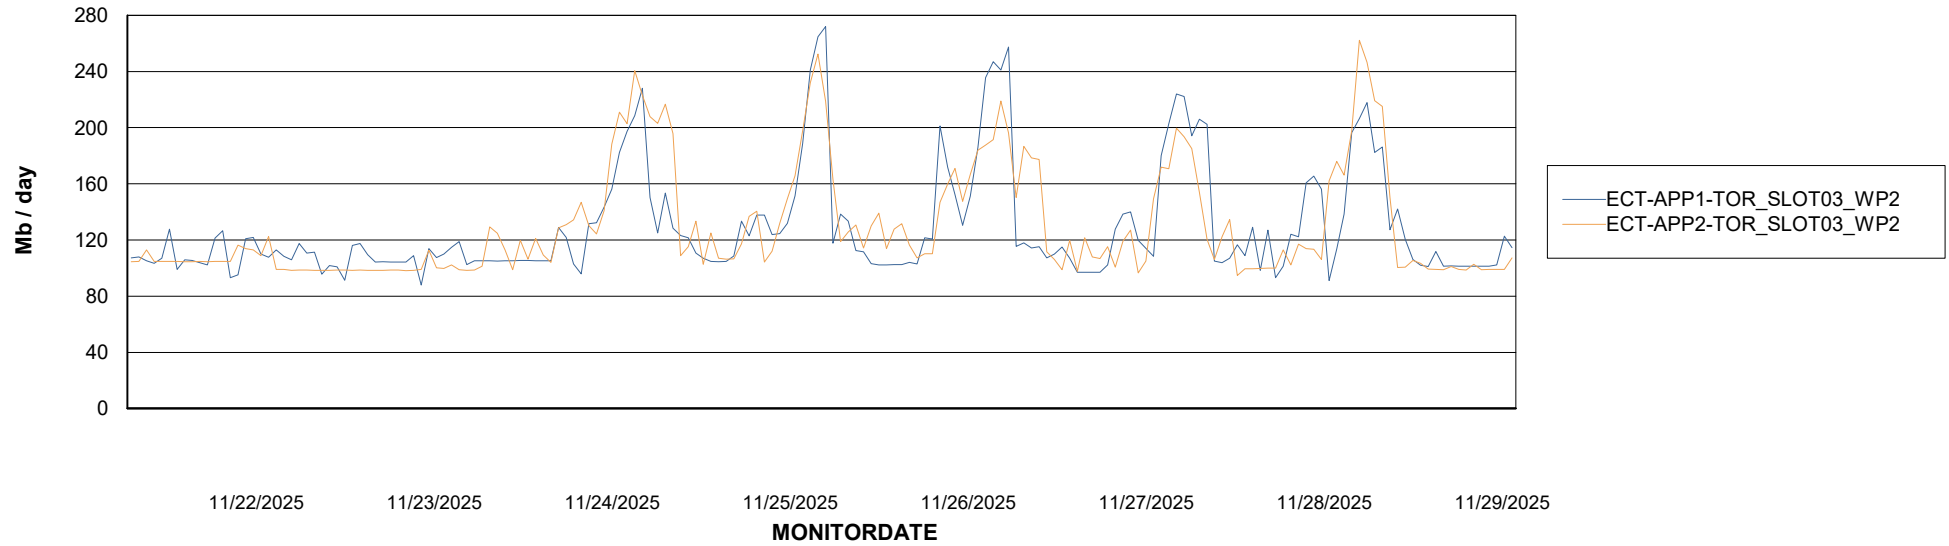

ABSSolute Web Component Services

Avg memory used per ABS Web component