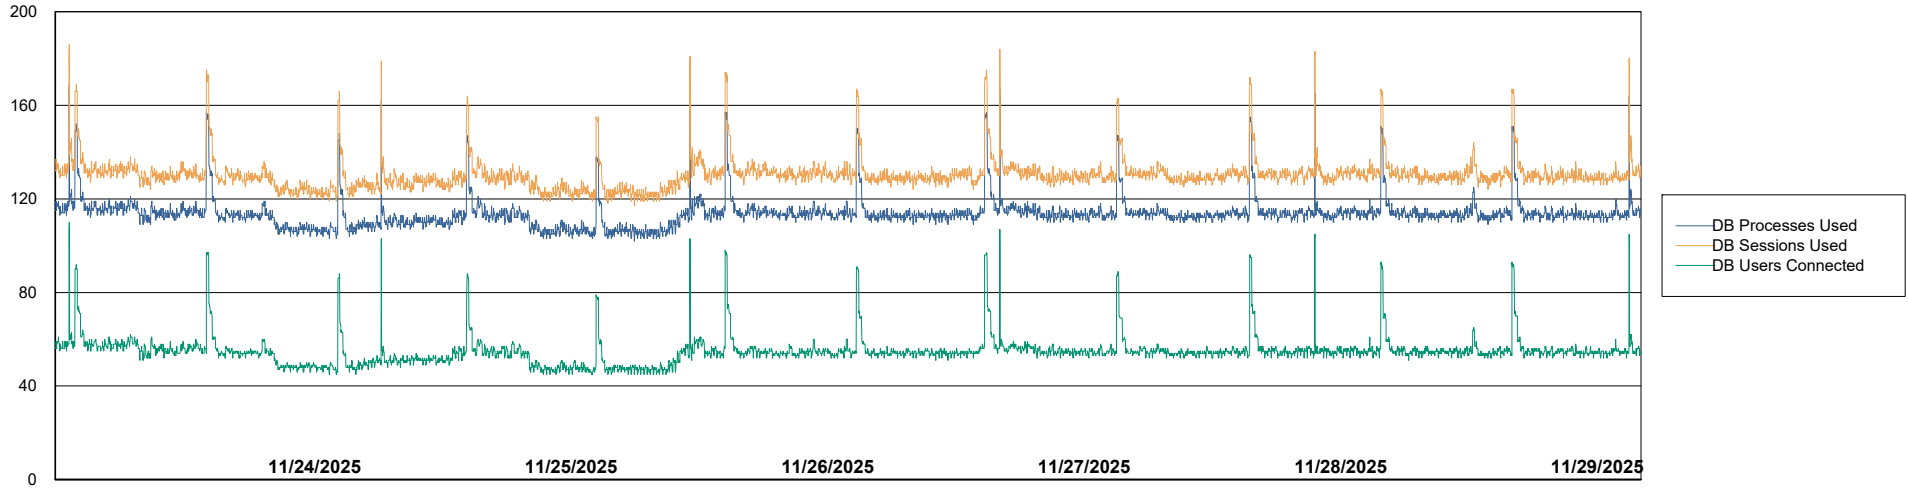

Database Performance ECT-BI-TOR_ABS1