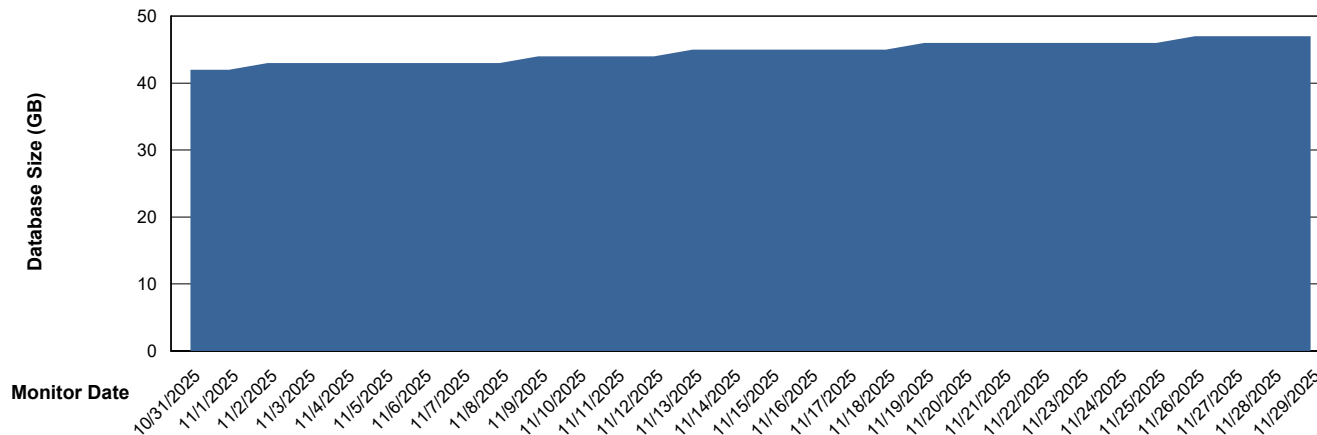

Customer ECT OCI TOR Production
Database ID 219

DATABASE SIZE ECT-BI-TOR_ABS1

Database growth over last month

DATABASE SIZE ECT-DBS1-TOR_PROD_ABS1

Database growth over last month

Weekly SLA Customer Report