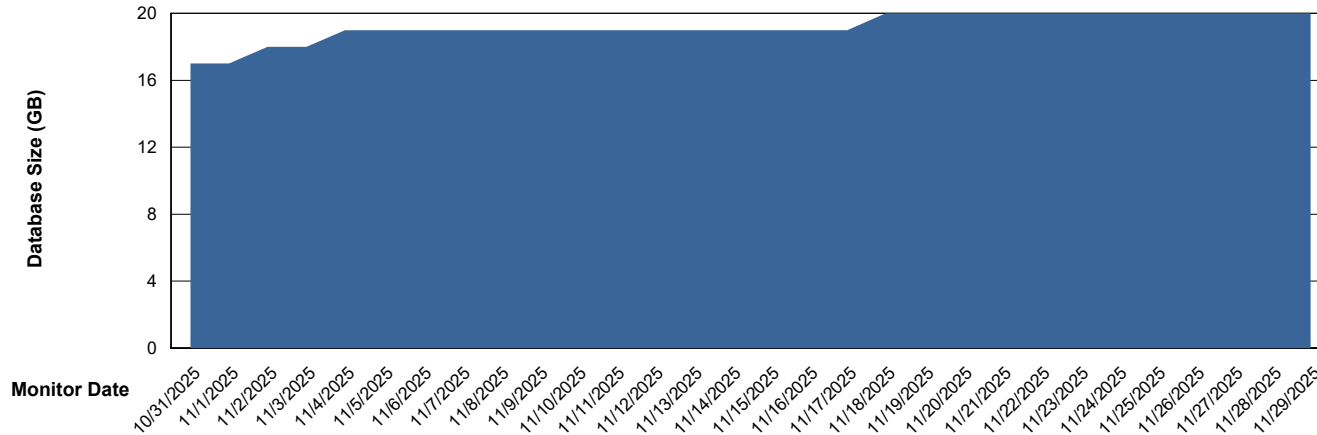

DATABASE SIZE ECT-BI-TOR_ABS1

Database growth over last month