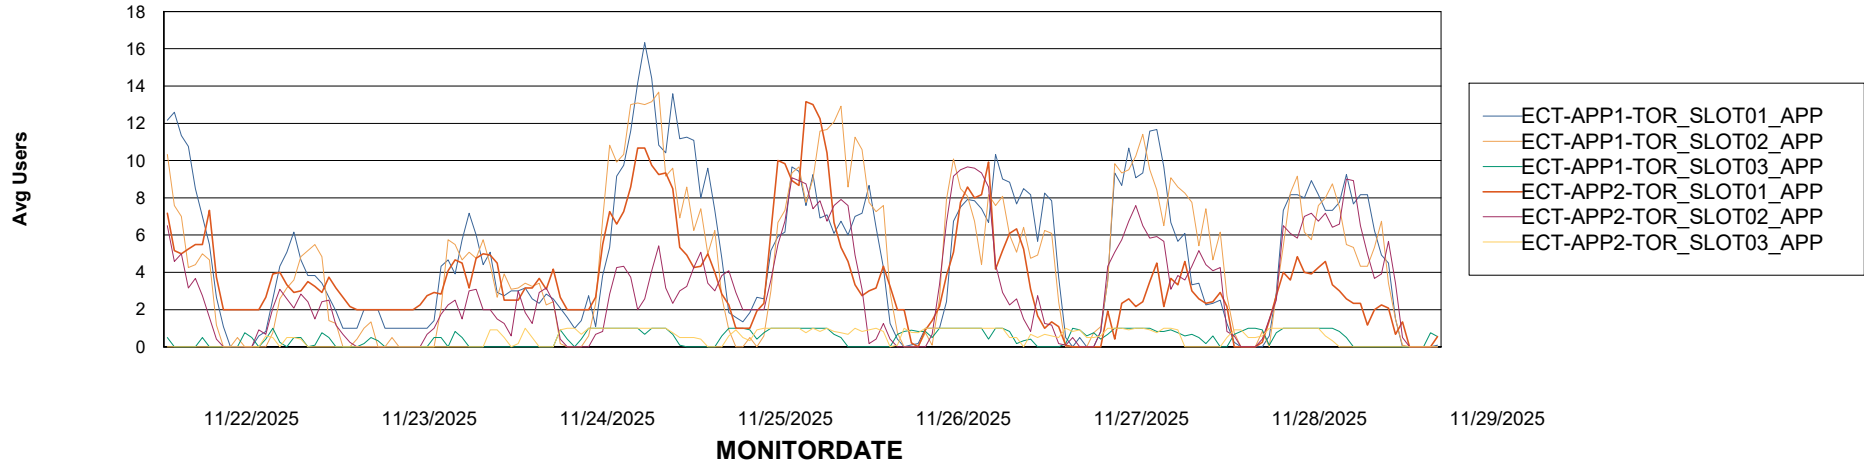

Avg users per day per ABS server