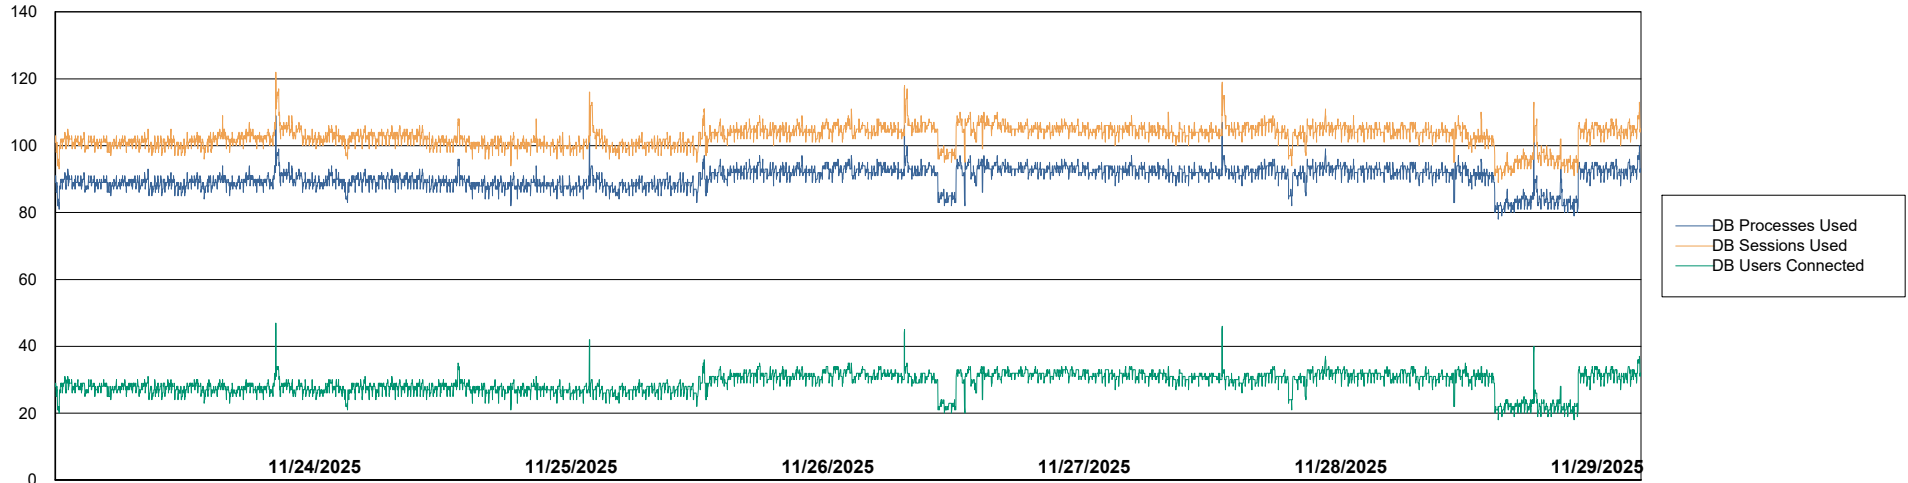

Weekly SLA Customer Report

Customer ECL_Production
Database ID 156

Database Performance ECL_PRD_ECLABS_ABS1

Weekly SLA Customer Report

Customer ECL_Production
Database ID 156

Database Performance ECL_PRD_ECL-ABS-BI_ABS1