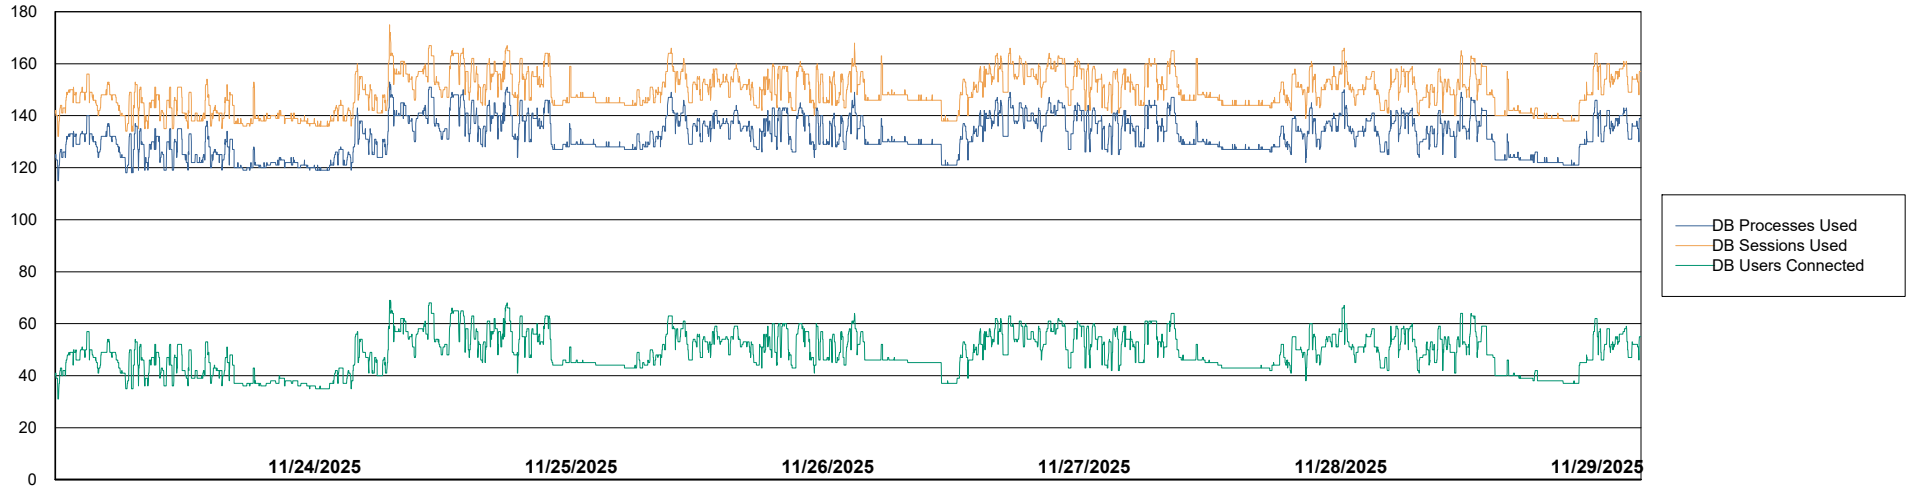

Harddisk Usage ECL_PRD_ECLABS-WEB

	Free disk space on C: (%)	Total disk space on C: (Gb)	Used disk space on C: (Gb)
11/29/2025	33	99	67
11/28/2025	33	99	67
11/27/2025	33	99	67
11/26/2025	33	99	67
11/25/2025	33	99	67
11/24/2025	33	99	67
11/23/2025	33	99	67

Weekly SLA Customer Report

Customer ECL_Production
Database ID 156

Database Performance ECL_PRD_ECLABS_ABS1

Weekly SLA Customer Report

Customer ECL_Production
Database ID 156

Database Performance ECL_PRD_ECL-ABS-BI_ABS1