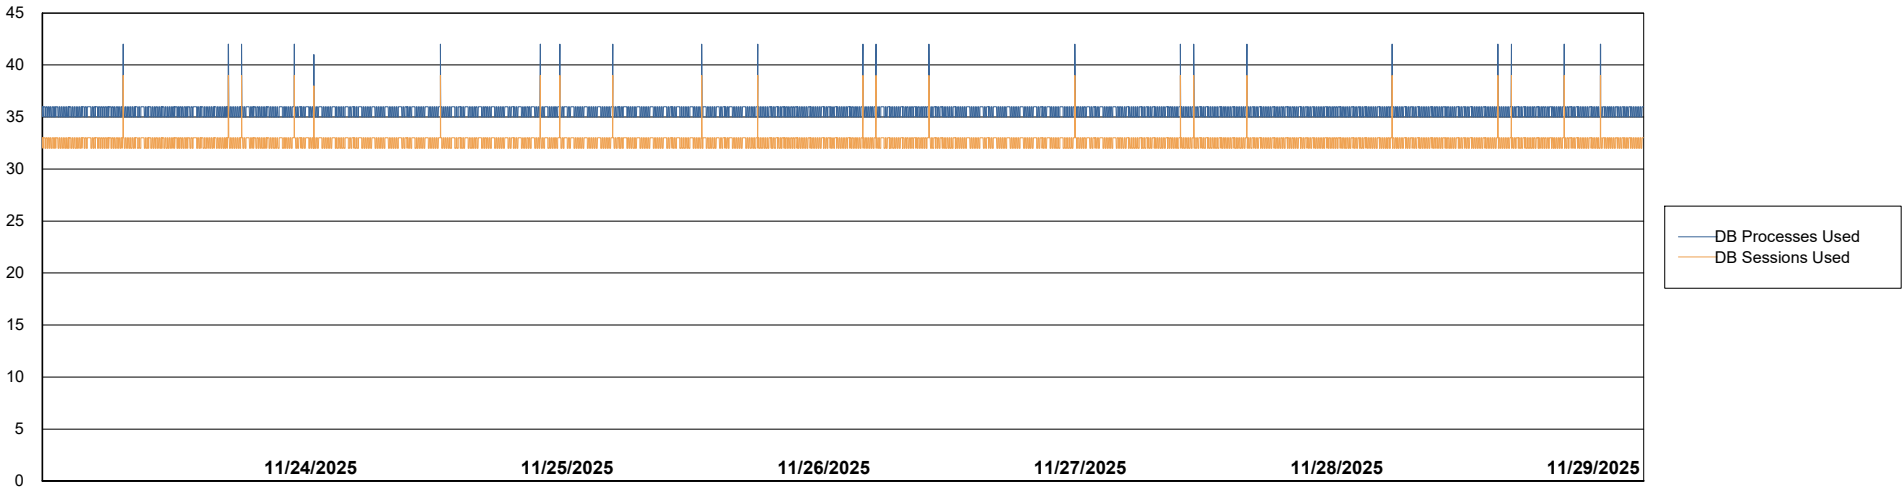

Database Performance ECL_PRD_ECLABS-TEST_HSBABS1

DB Processes Max 1,000