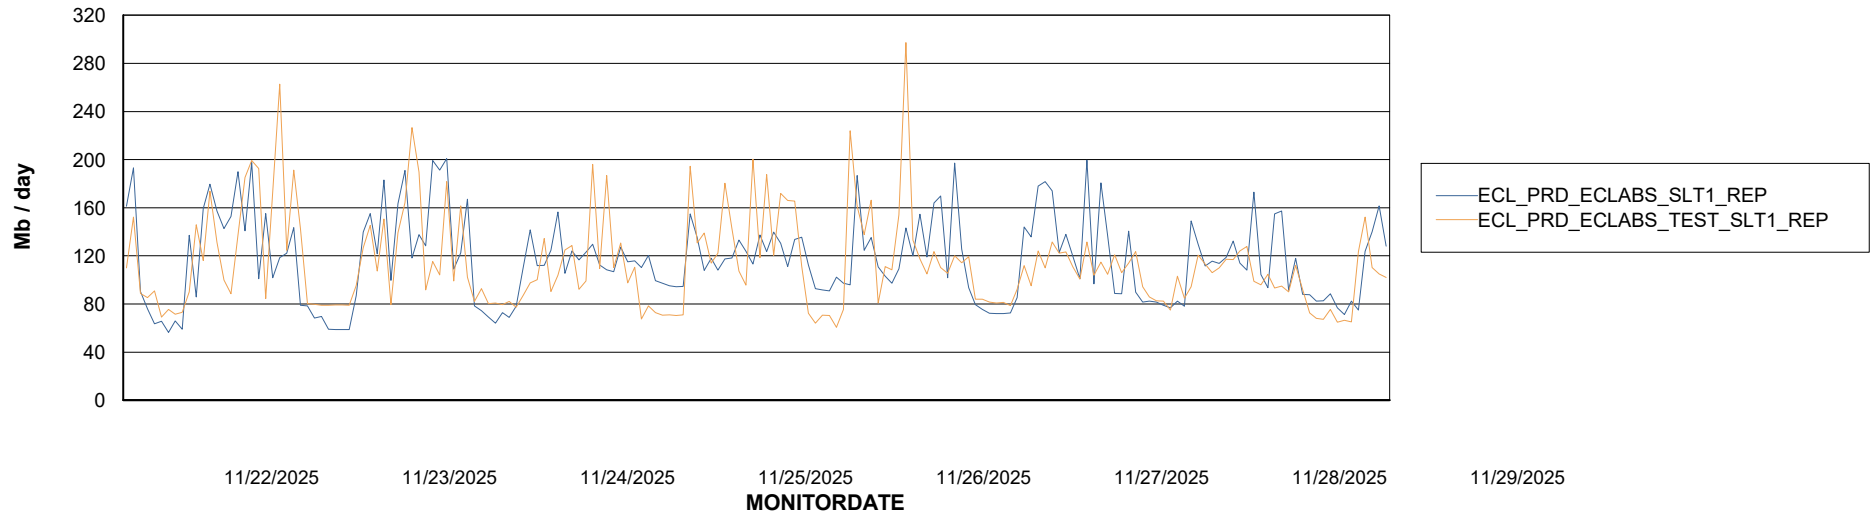

Avg memory used per ABS Server Service

Avg users per day per ABS server

Weekly SLA Customer Report

Customer ECL_Production
Database ID 156

ABSSolute Application ReportServer Services

Avg memory used per ReportServer Service