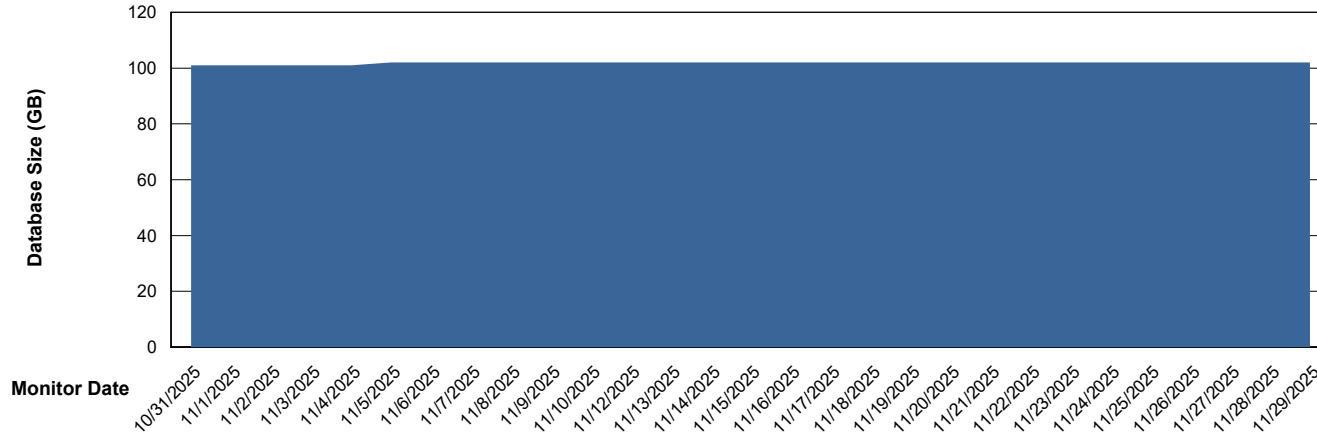

Weekly SLA Customer Report

Customer ECL_Production
Database ID 156

Database Performance ECL_PRD_ECLABS-TEST_HSBABS1

DB Processes Max 1,000

Weekly SLA Customer Report

Customer ECL_Production
Database ID 156

DATABASE SIZE ECL_PRD_ECLABS_ABS1

Database growth over last month

DATABASE SIZE ECL_PRD_ECL-ABS-BI_ABS1

Database growth over last month

Weekly SLA Customer Report

Customer ECL_Production
 Database ID 156

Database Tablespace ECL_PRD_ECLABS_ABS1