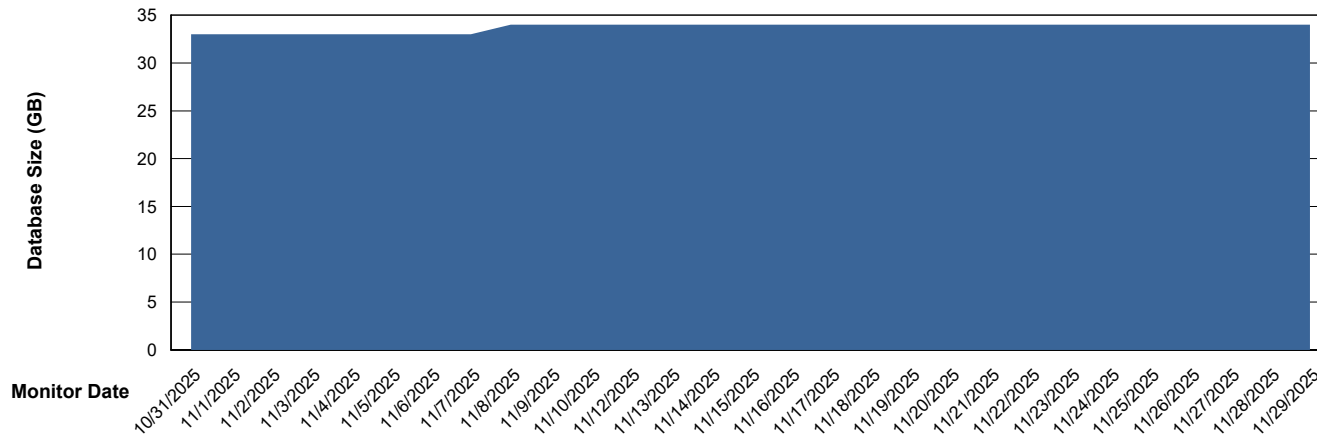

Weekly SLA Customer Report

Customer ECL_Production
Database ID 156

Database Performance ECL_PRD_ECLABS-TEST_HSBABS1

DB Processes Max 1,000

Weekly SLA Customer Report

Customer ECL_Production
Database ID 156

DATABASE SIZE ECL_PRD_ECLABS_ABS1

Database growth over last month

DATABASE SIZE ECL_PRD_ECL-ABS-BI_ABS1

Database growth over last month

Weekly SLA Customer Report

Customer ECL_Production
 Database ID 156

Database Tablespace ECL_PRD_ECLABS_ABS1