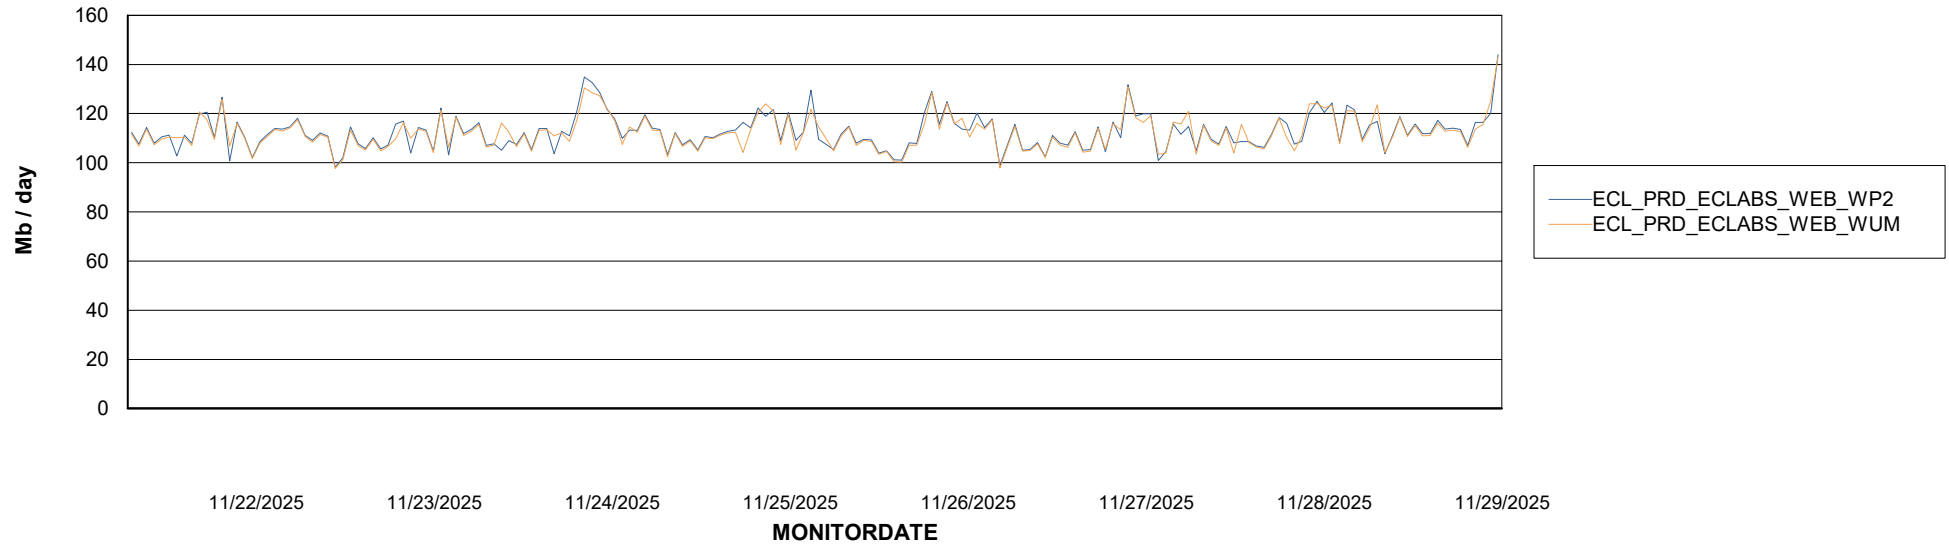

ABSSolute Web Component Services

Avg memory used per ABS Web component