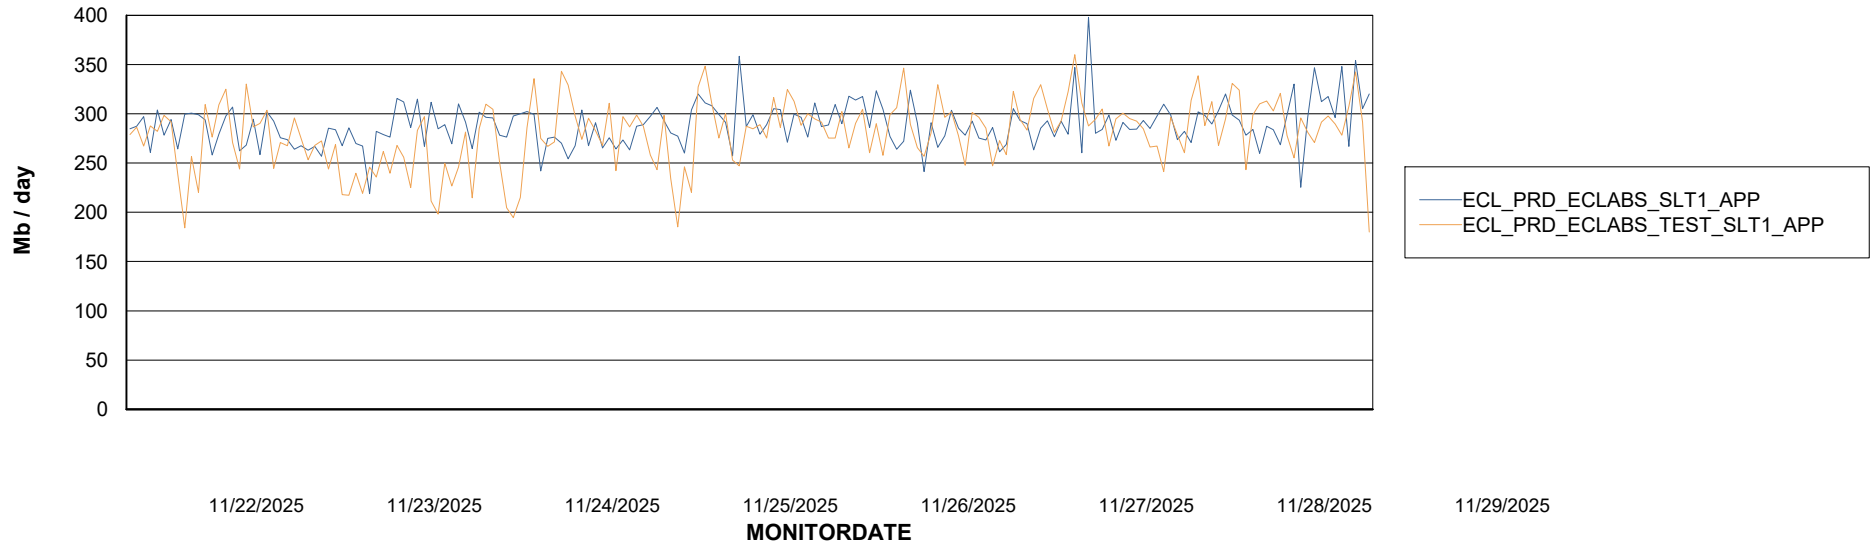

ABSSolute Application Server Services

Avg memory used per ABS Server Service