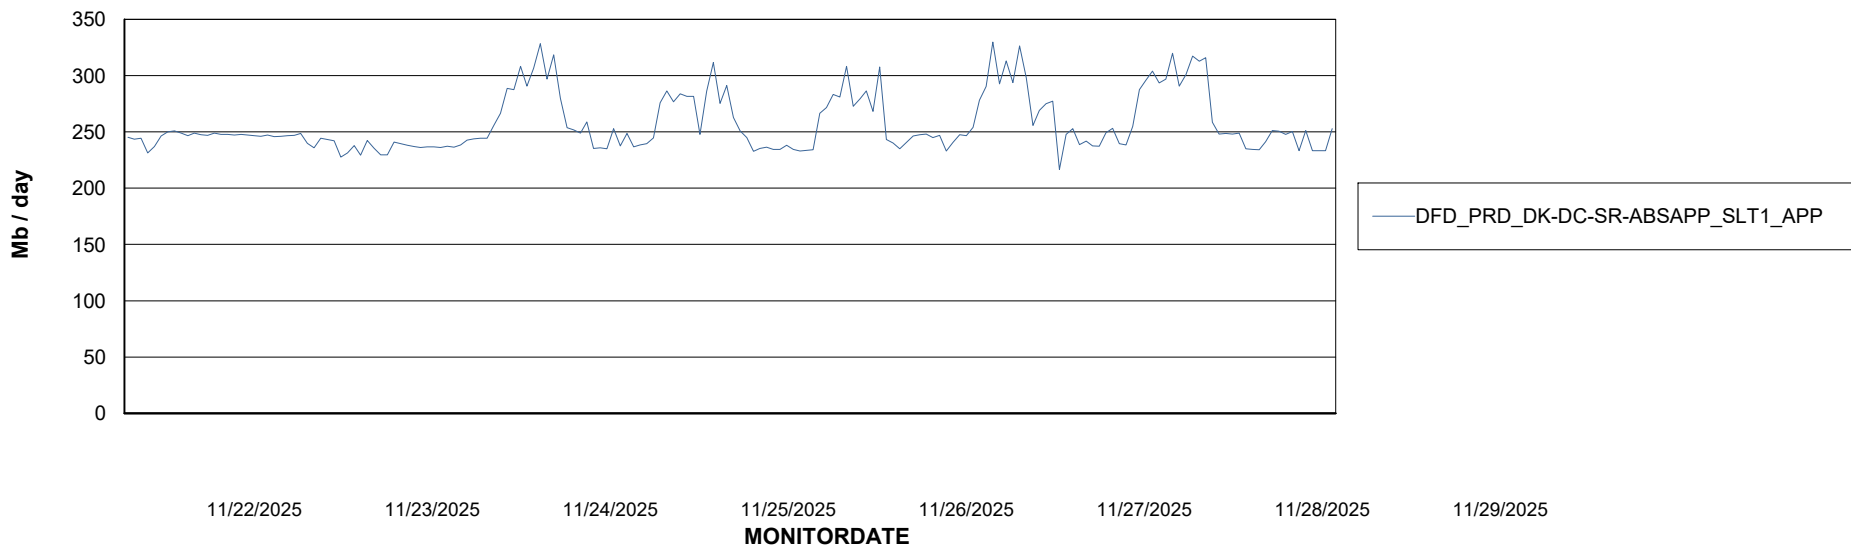

ABSSolute Application Server Services

Avg memory used per ABS Server Service