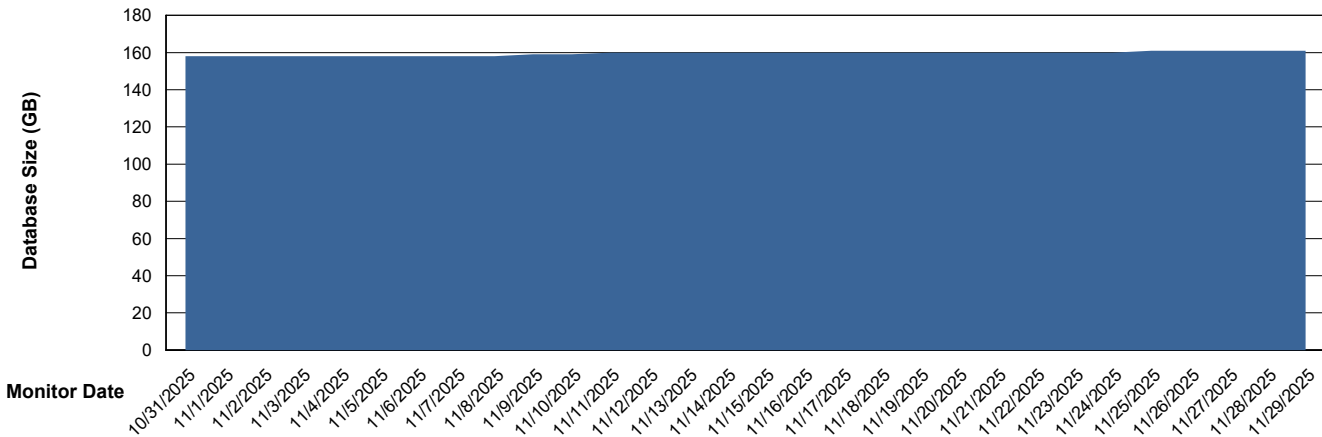

Database growth over last month

Database Tablespace DFD_PRD_DK-DC-SR-ABSDB_ABS1

Date	Tablespace Name	Filesize (Gb)	Usedsize (Gb)	Percentage free
11/29/2025	ABSDATA	101	46	54
	INDX	136	103	24
11/28/2025	ABSDATA	101	46	54
	INDX	136	103	24
11/27/2025	ABSDATA	101	46	54
	INDX	136	103	24
11/26/2025	ABSDATA	101	46	54
	INDX	136	103	24
11/25/2025	ABSDATA	101	46	54
	INDX	136	103	24
11/24/2025	ABSDATA	101	46	54
	INDX	136	103	24
11/23/2025	ABSDATA	101	46	54
	INDX	136	103	24