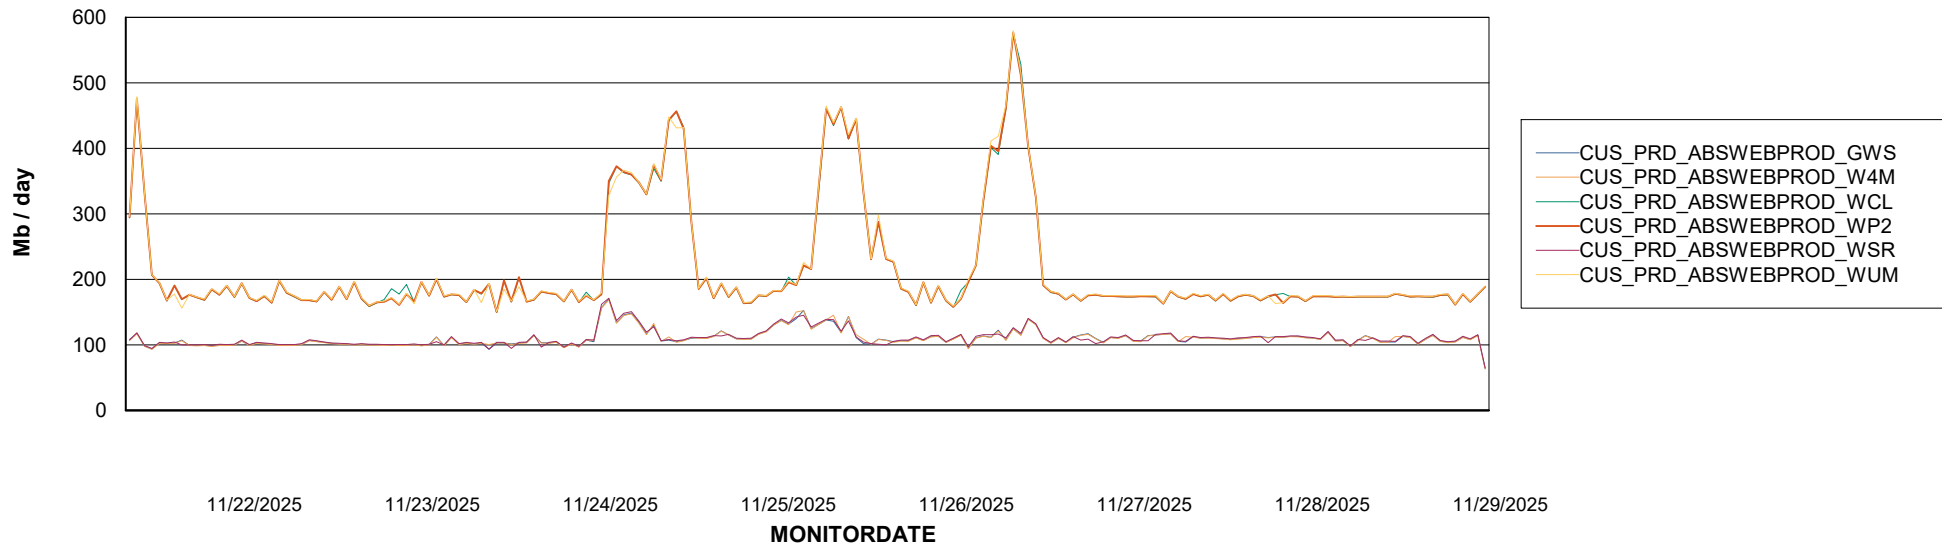

Avg memory used per ReportServer Service

Weekly SLA Customer Report

Customer CUS_Production (24/7)
Database ID 131

ABSSolute Web Component Services

Avg memory used per ABS Web component

Weekly SLA Customer Report