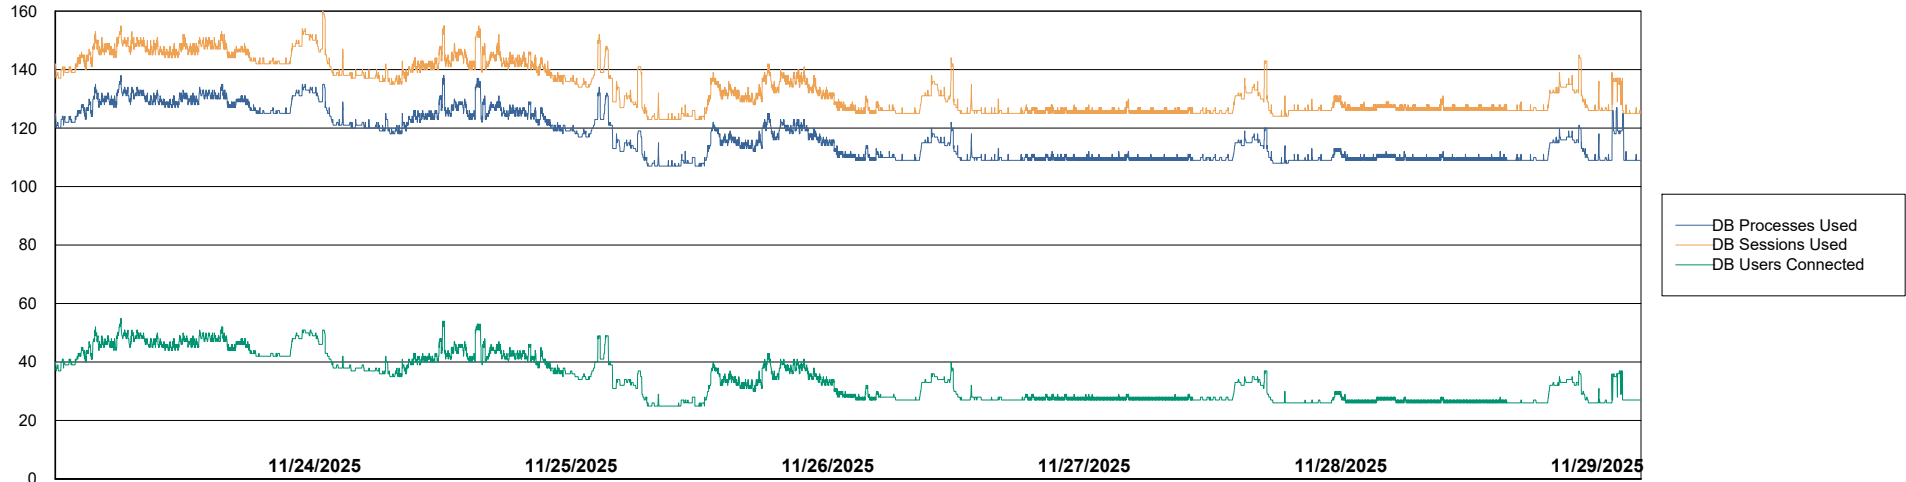

Database Performance CUS_PRD_ABSDB1_ABS1