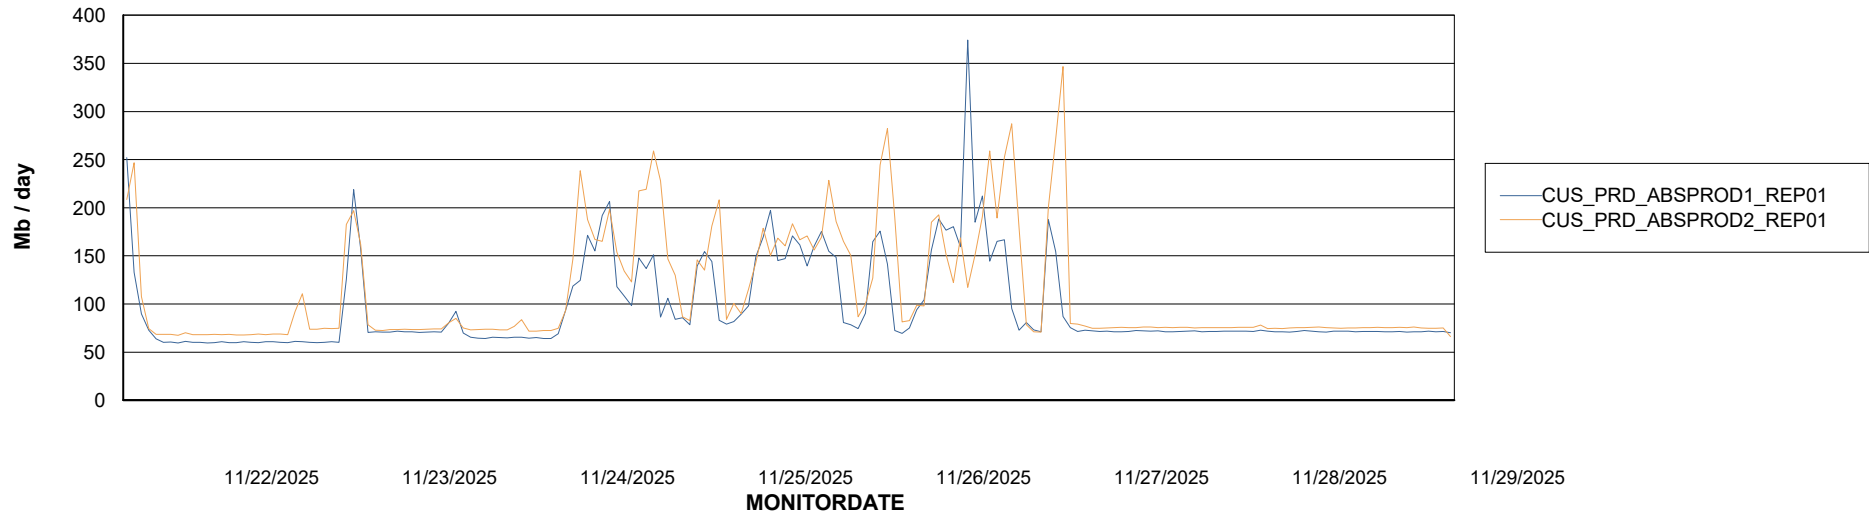

ABSSolute Application ReportServer Services

Avg memory used per ReportServer Service