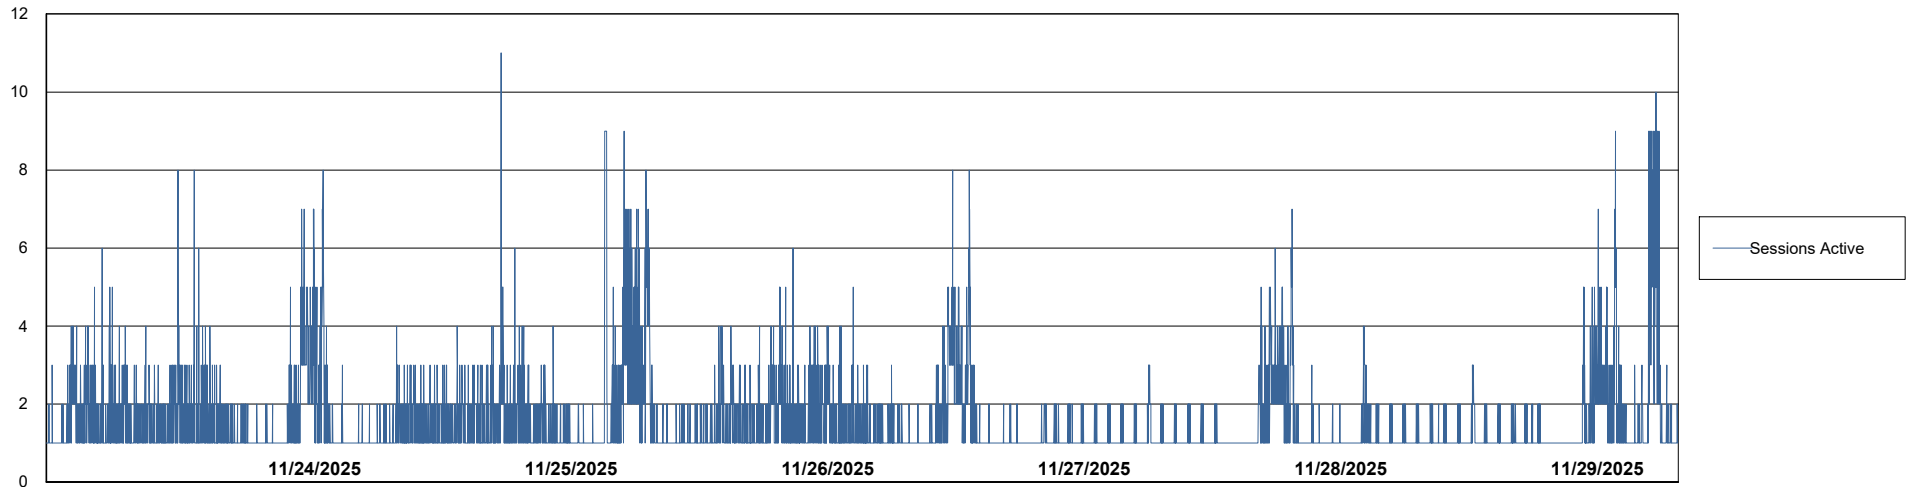

Weekly SLA Customer Report

Customer CUS_Production (24/7)
Database ID 131

Harddisk Usage CUS_PRD_ABSWEBPROD

	Free disk space on C: (%)	Total disk space on C: (Gb)	Used disk space on C: (Gb)
11/29/2025	88	199	25
11/28/2025	88	199	25
11/27/2025	88	199	25
11/26/2025	87	199	26
11/25/2025	86	199	28
11/24/2025	86	199	28
11/23/2025	86	199	28

Weekly SLA Customer Report

Customer CUS_Production (24/7)
Database ID 131

Database Performance CUS_PRD_ABSDB1_ABS1

Weekly SLA Customer Report

Customer CUS_Production (24/7)
Database ID 131

Database Performance CUS_PRD_ABSDB2_HSBABS1