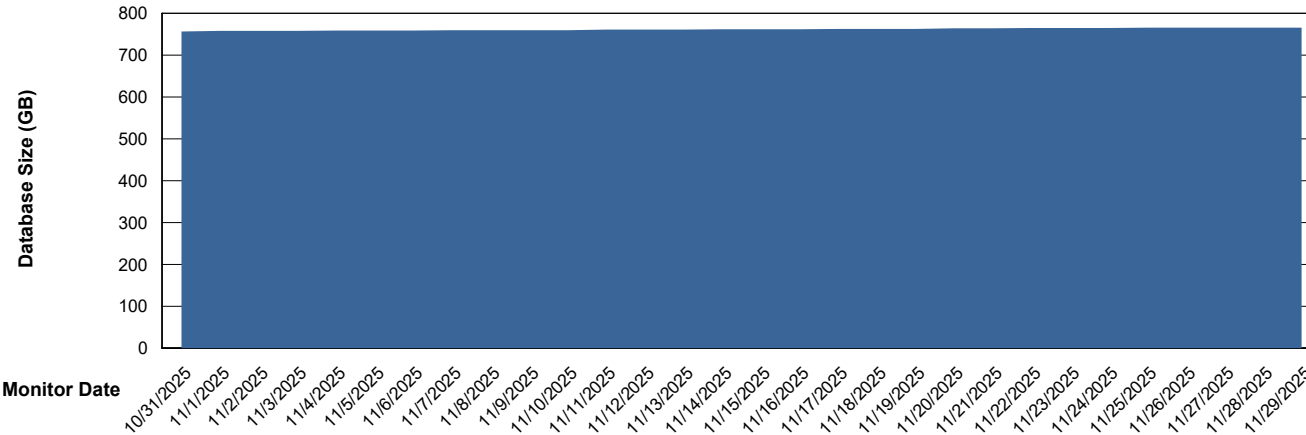

DB Processes Max 1,000

Weekly SLA Customer Report

Customer CUS_Production (24/7)
 Database ID 131

DATABASE SIZE CUS_PRD_ABSDB1_ABS1

Database growth over last month

Database Tablespace CUS_PRD_ABSDB1_ABS1

Date	Tablespace Name	Filesize (Gb)	Usedsize (Gb)	Percentage free
11/29/2025	ABSDATA	330	277	16
	INDX	566	473	16
11/28/2025	ABSDATA	330	277	16
	INDX	566	473	16
11/27/2025	ABSDATA	330	277	16
	INDX	566	473	16
11/26/2025	ABSDATA	330	277	16
	INDX	566	473	16
11/25/2025	ABSDATA	330	277	16
	INDX	566	473	16
11/24/2025	ABSDATA	330	276	16
	INDX	566	473	16
11/23/2025	ABSDATA	330	276	16
	INDX	566	472	17

Weekly SLA Customer Report

Customer CUS_Production (24/7)
Database ID 131

Standby Database Health CUS_Production (24/7)

Recovery lag for last 7 days

Weekly SLA Customer Report

Customer CUS_Production (24/7)
Database ID 131