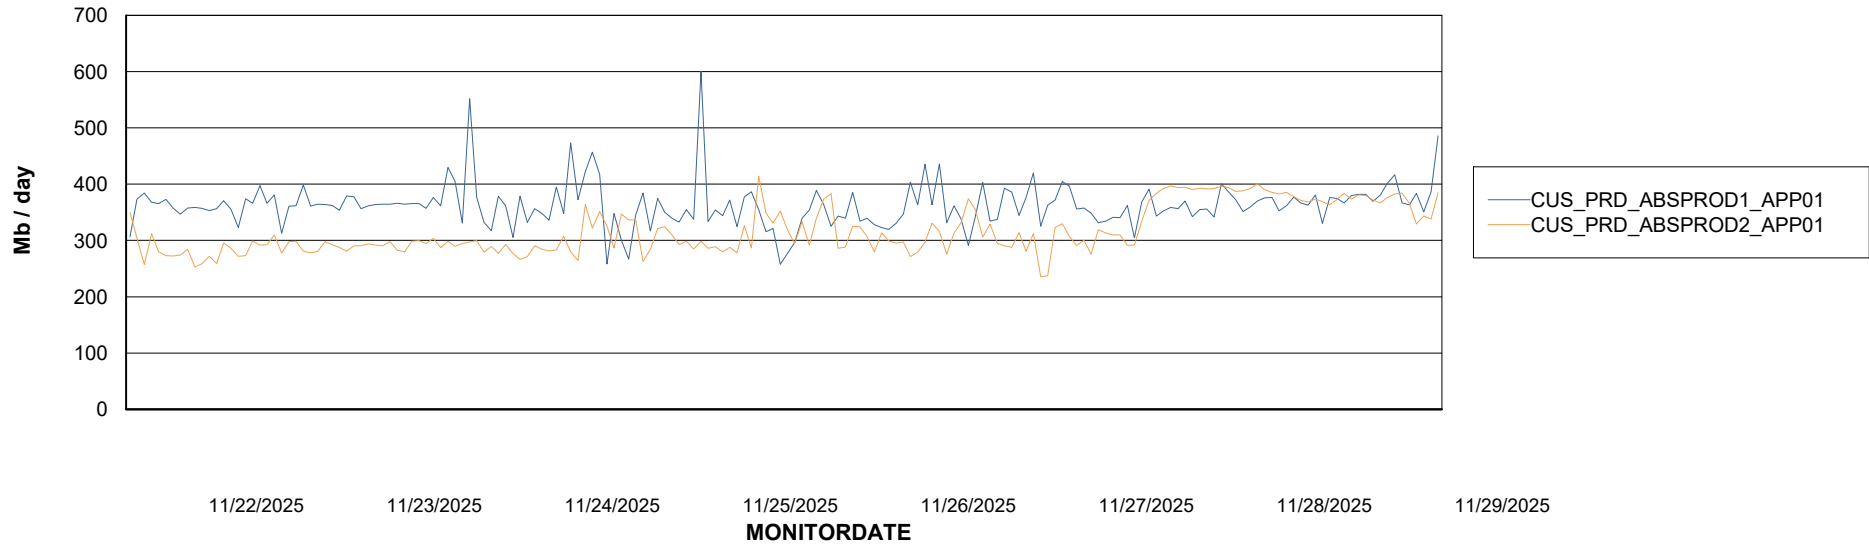

ABSSolute Application Server Services

Avg memory used per ABS Server Service