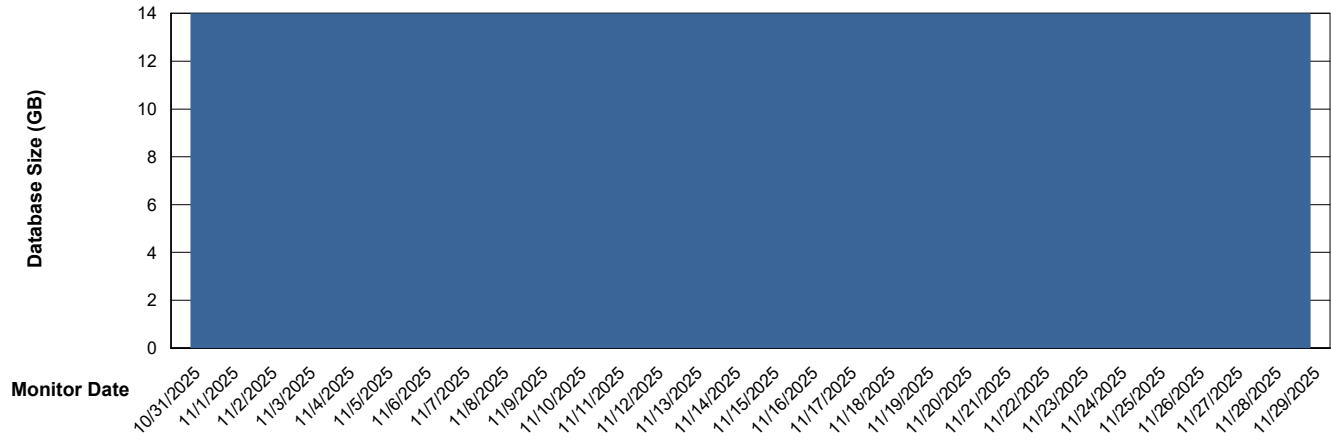

Weekly SLA Customer Report

Customer CTR OCI JED Production
Database ID 207

Database Performance CTR-DBS2-JED_PROD_HSBABS1

DB Processes Max 1,000
DB Processes Max 4
DB Processes Max 0

Weekly SLA Customer Report

Customer CTR OCI JED Production
Database ID 207

DATABASE SIZE CTR-BI-JED_ABS1

Database growth over last month

DATABASE SIZE CTR-DBS1-JED_PROD_ABS1

Database growth over last month

Weekly SLA Customer Report