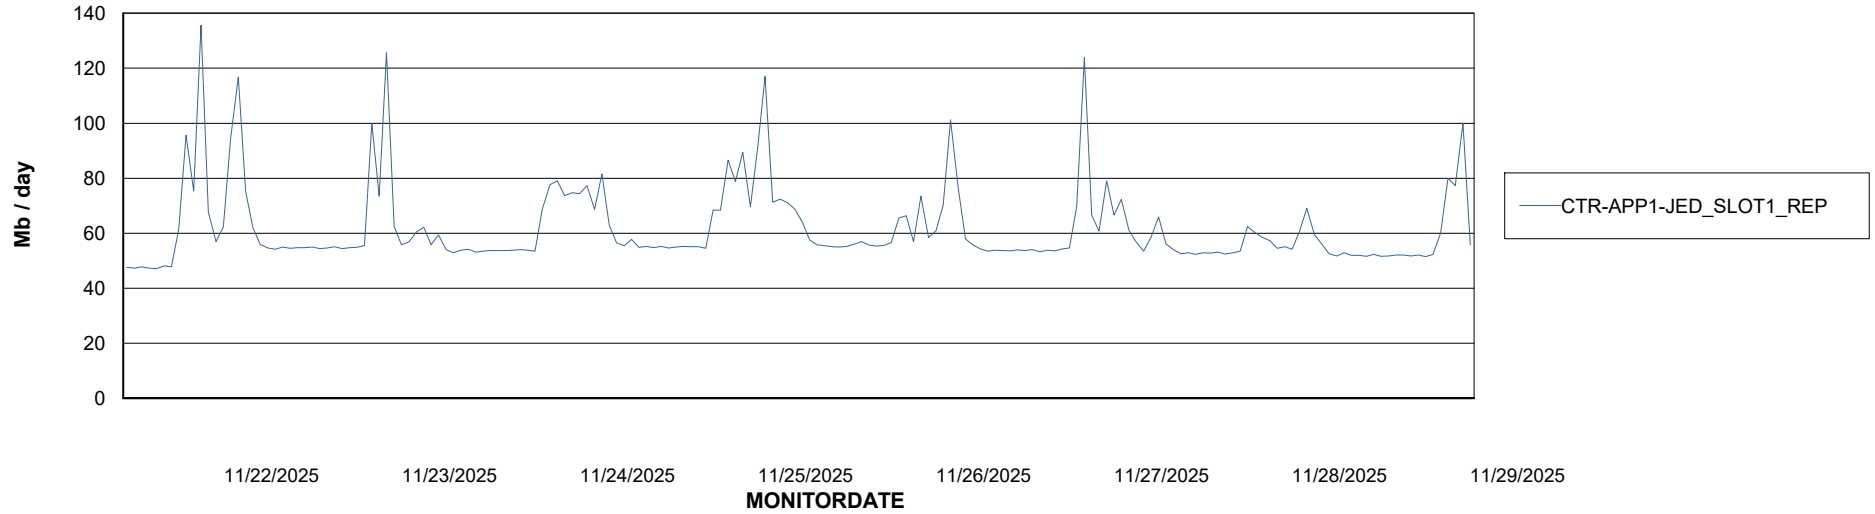

Avg users per day per ABS server

Weekly SLA Customer Report

Customer CTR OCI JED Production
Database ID 207

ABSSolute Application ReportServer Services

Avg memory used per ReportServer Service

Weekly SLA Customer Report