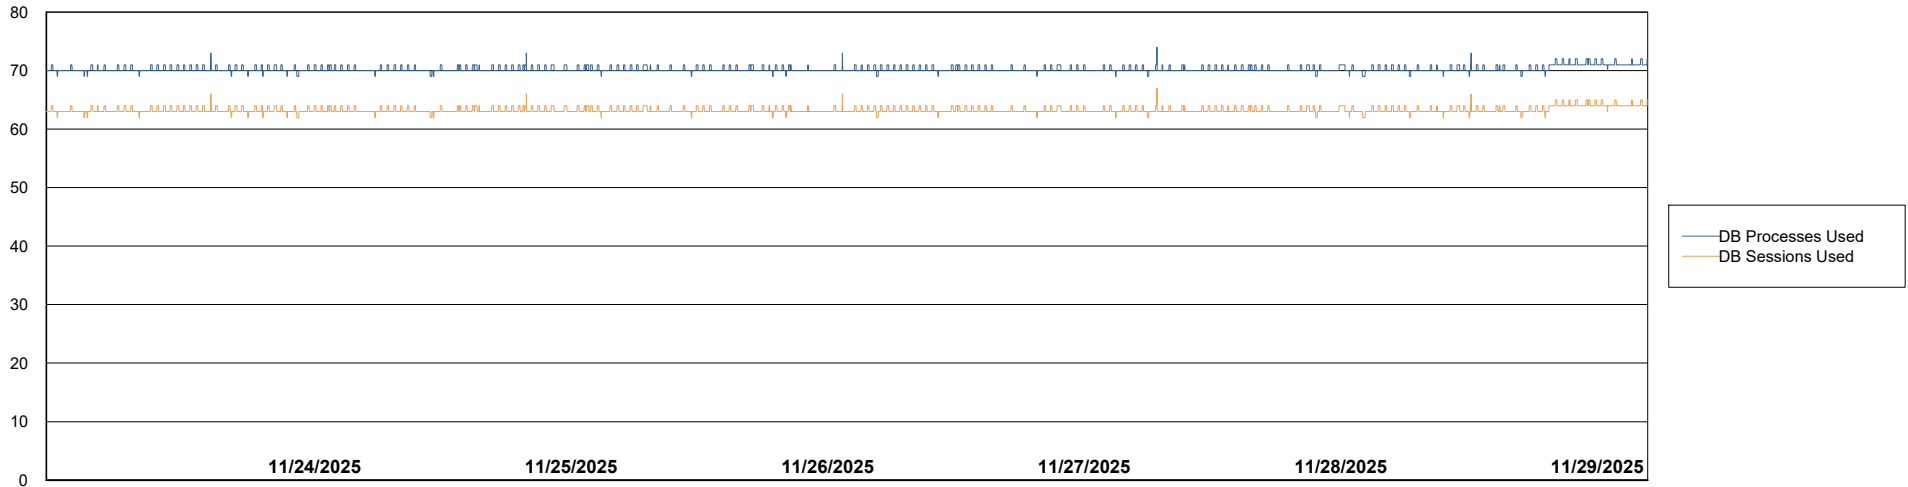

Database Performance CTR-DBS2-JED_PROD_HSBABS1

DB Processes Max 1,000
DB Processes Max 4
DB Processes Max 0