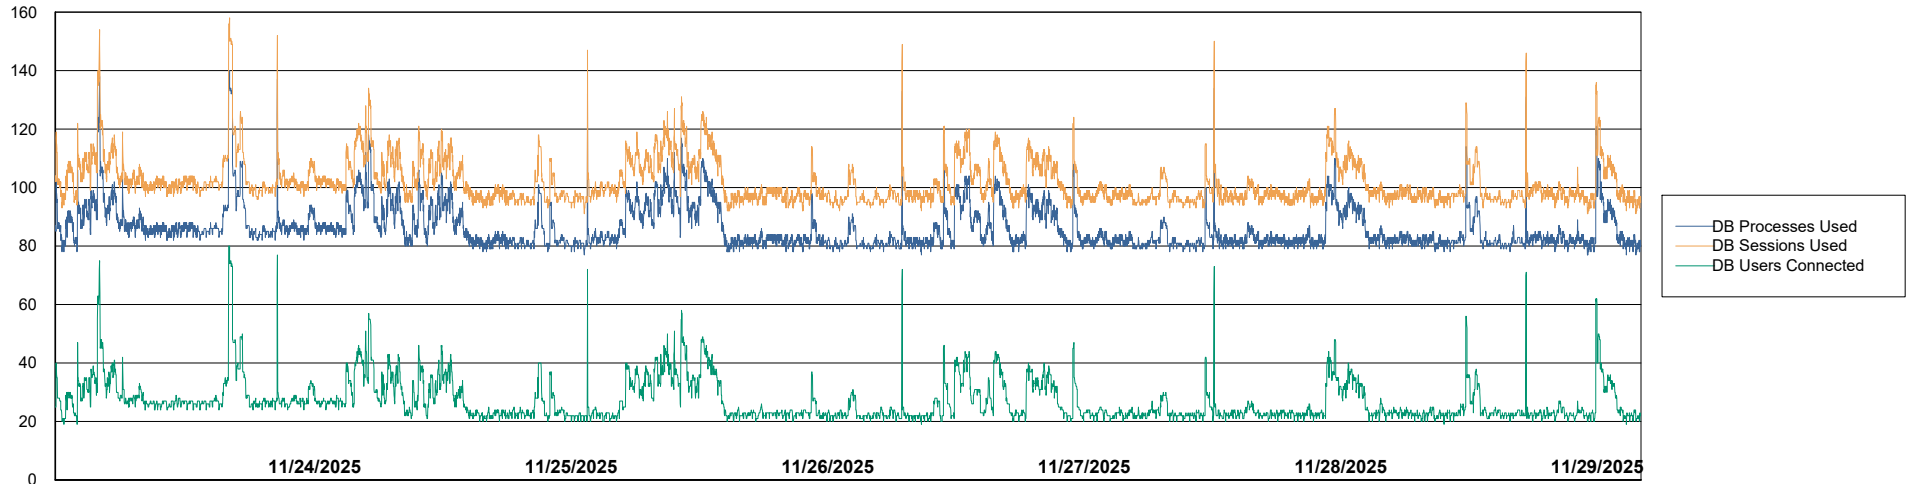

Database Performance CTR-BI-JED_ABS1