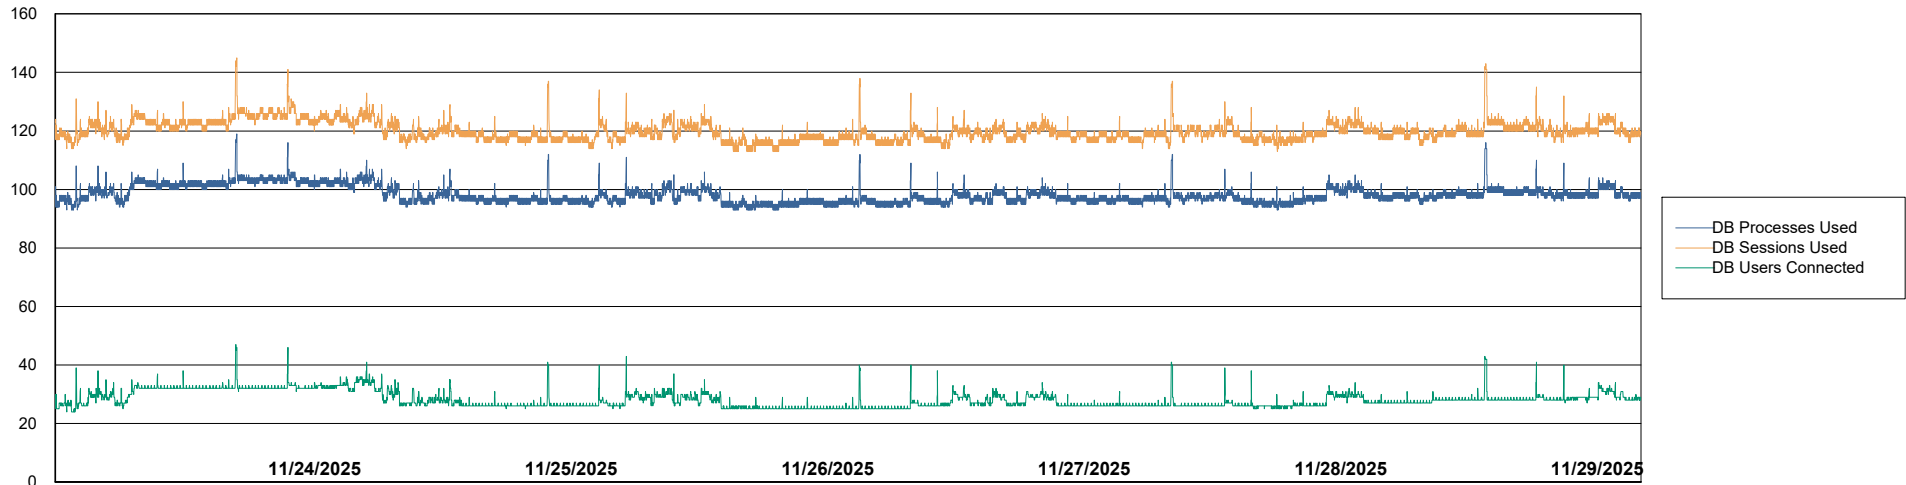

Weekly SLA Customer Report

Customer CTR OCI JED Production
Database ID 207

Database Performance CTR-BI-JED_ABS1

Weekly SLA Customer Report

Customer CTR OCI JED Production
Database ID 207

Database Performance CTR-DBS1-JED_PROD_ABS1