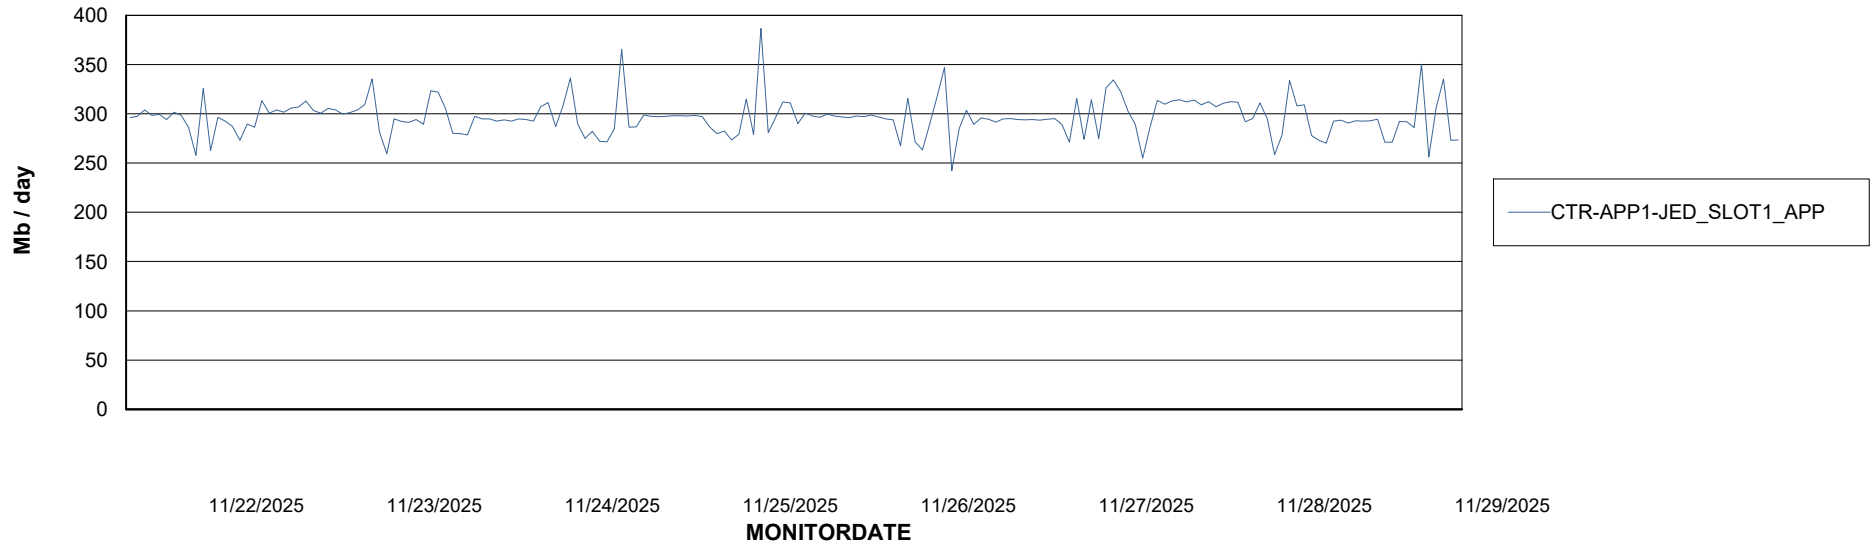

Standby Database Health CTR OCI JED Production

Recovery lag for last 7 days

Weekly SLA Customer Report

Customer CTR OCI JED Production
Database ID 207

ABSSolute Application Server Services

Avg memory used per ABS Server Service