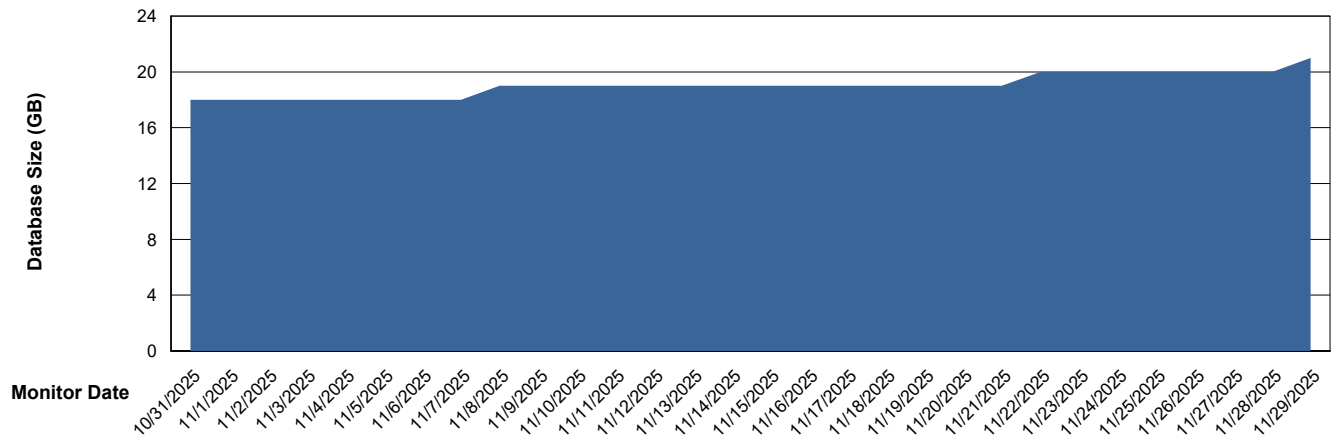

Customer CTR OCI JED Production
Database ID 207

DATABASE SIZE CTR-BI-JED_ABS1

Database growth over last month

DATABASE SIZE CTR-DBS1-JED_PROD_ABS1

Database growth over last month

Weekly SLA Customer Report