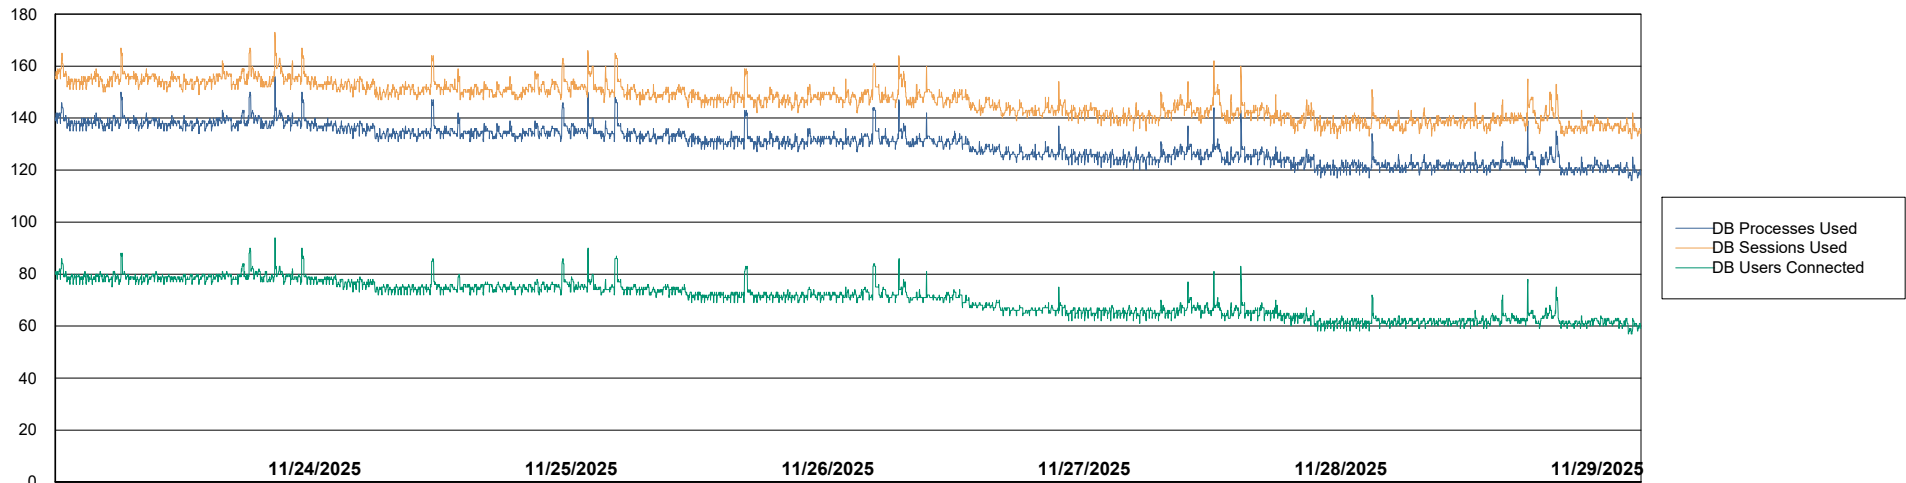

Database Performance   CLB-BI2-AMS_ABS1_DB