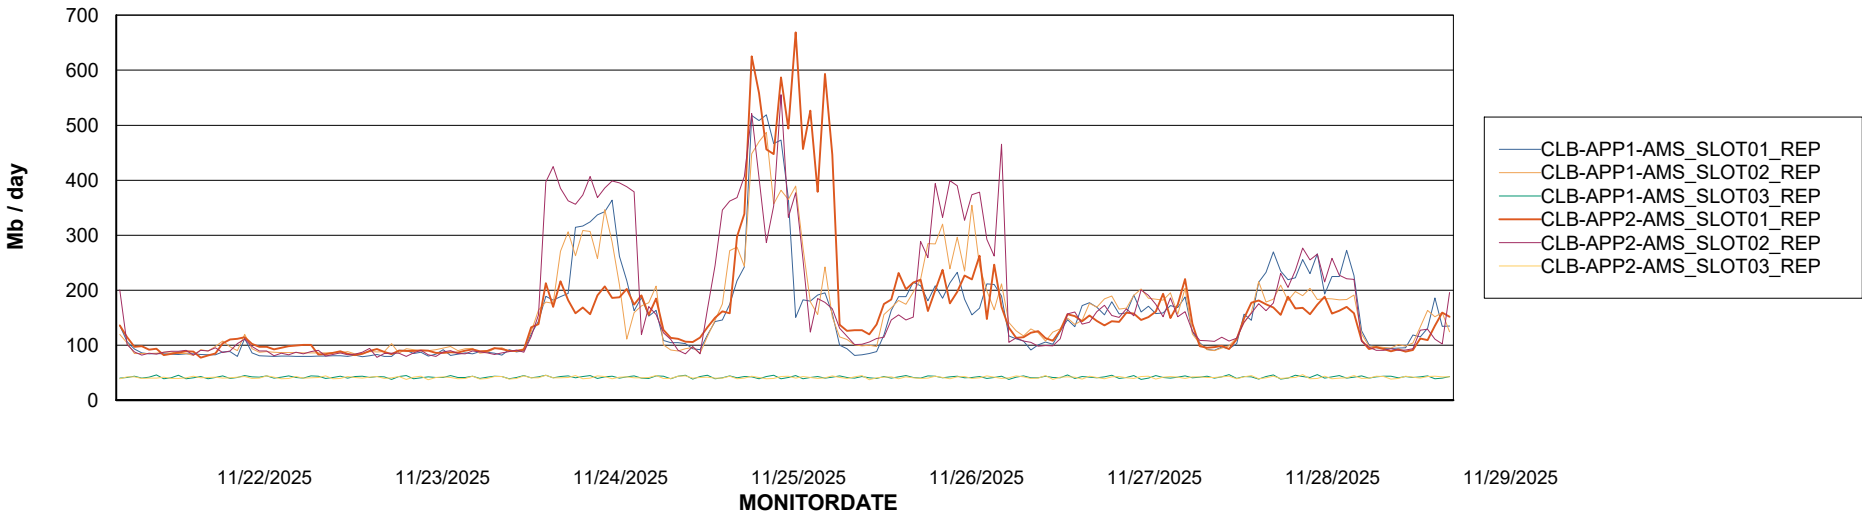

ABSSolute Application ReportServer Services

Avg memory used per ReportServer Service