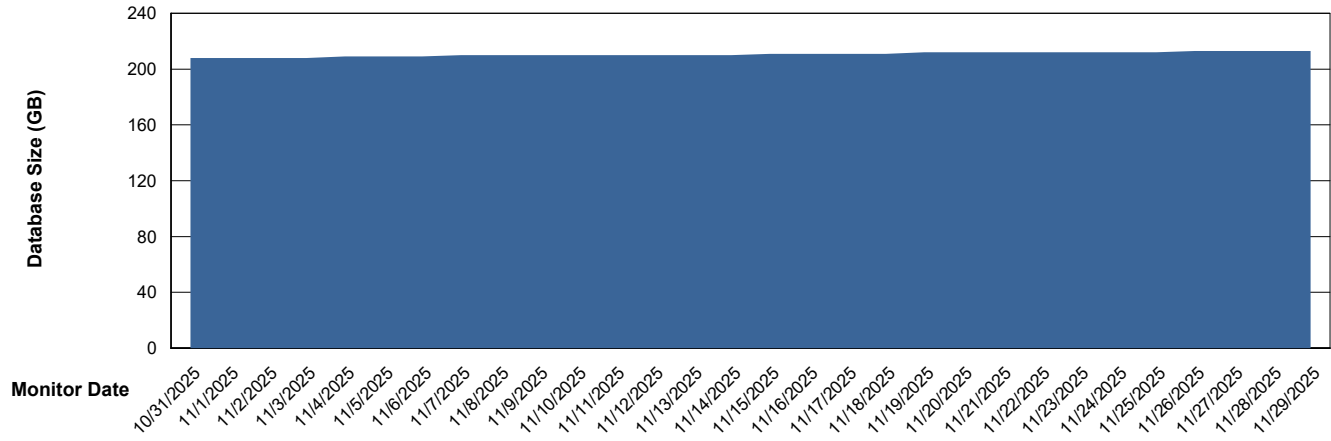

DATABASE SIZE   CLB-BI2-AMS_ABS1_DB

Database growth over last month