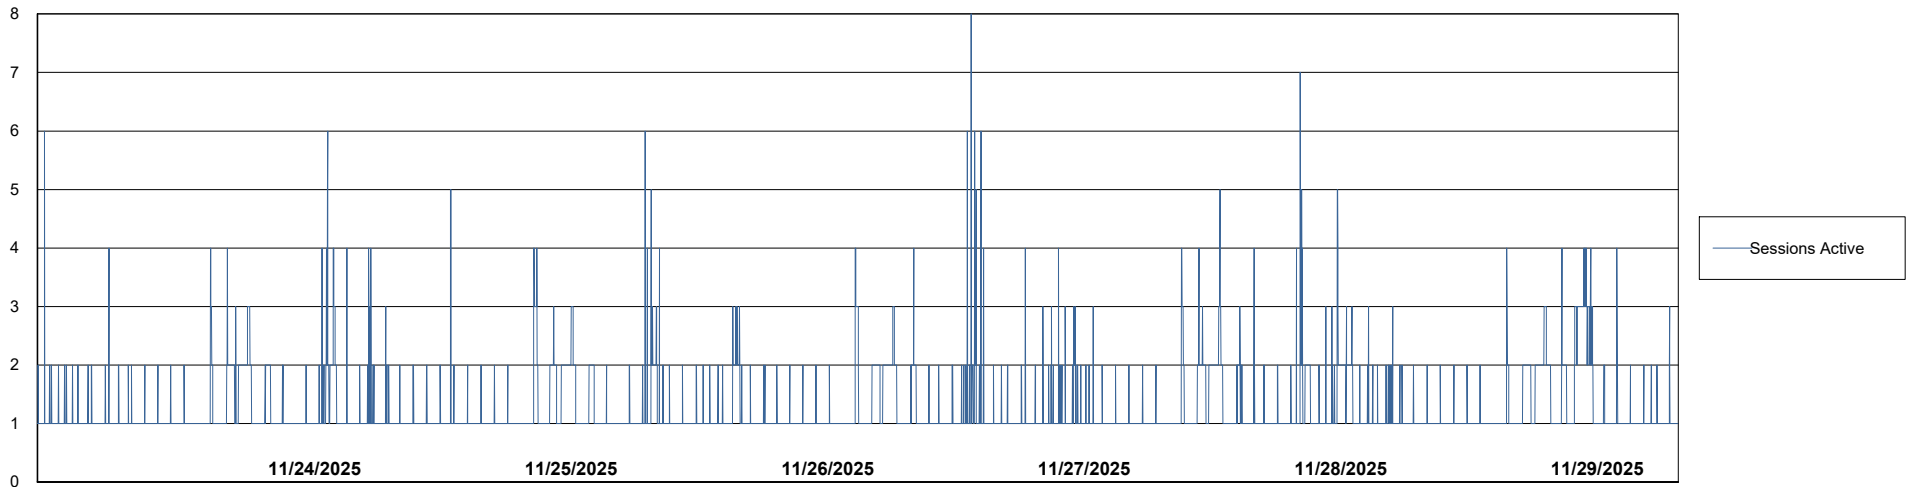

Database Performance   CLB-BI2-AMS_ABS1_DB