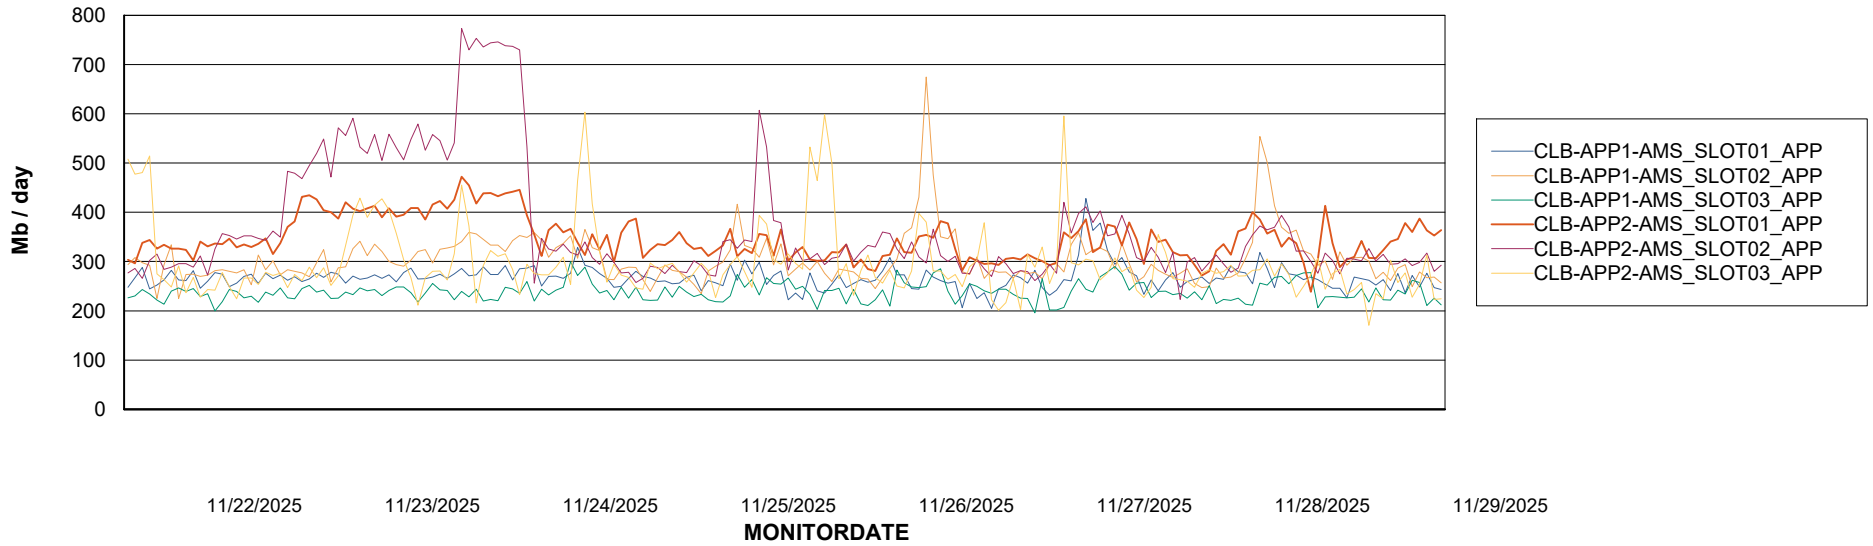

ABSSolute Application Server Services

Avg memory used per ABS Server Service