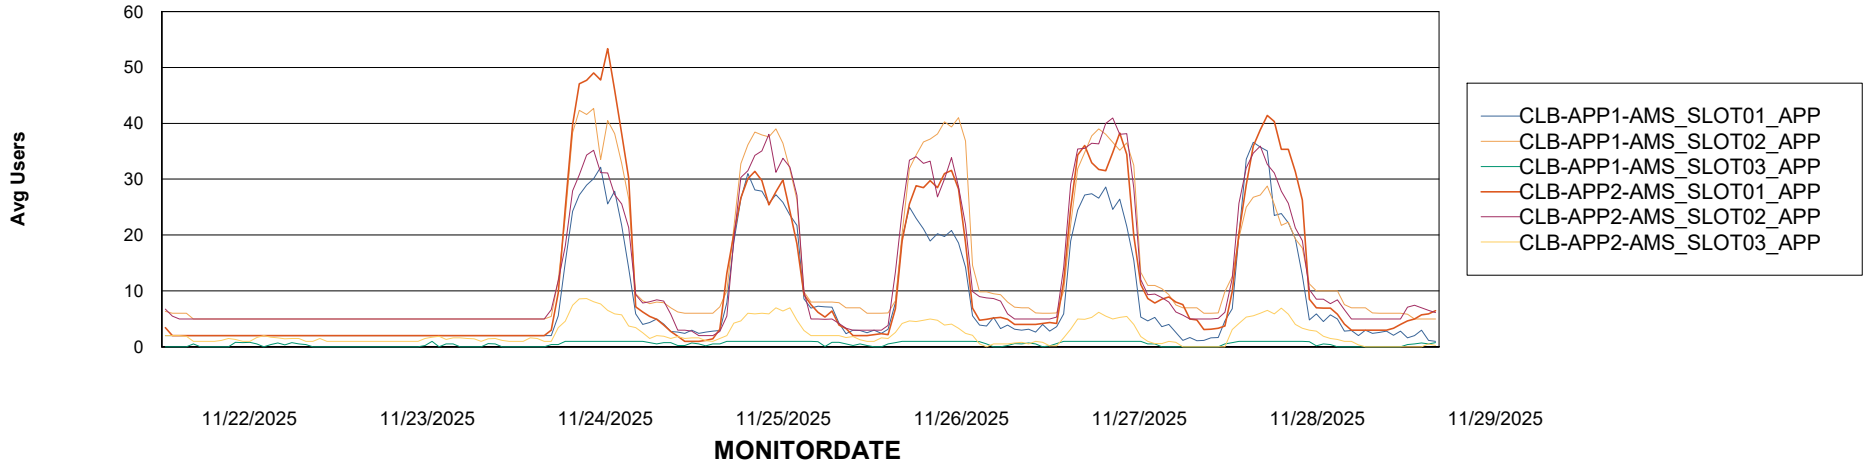

Avg users per day per ABS server