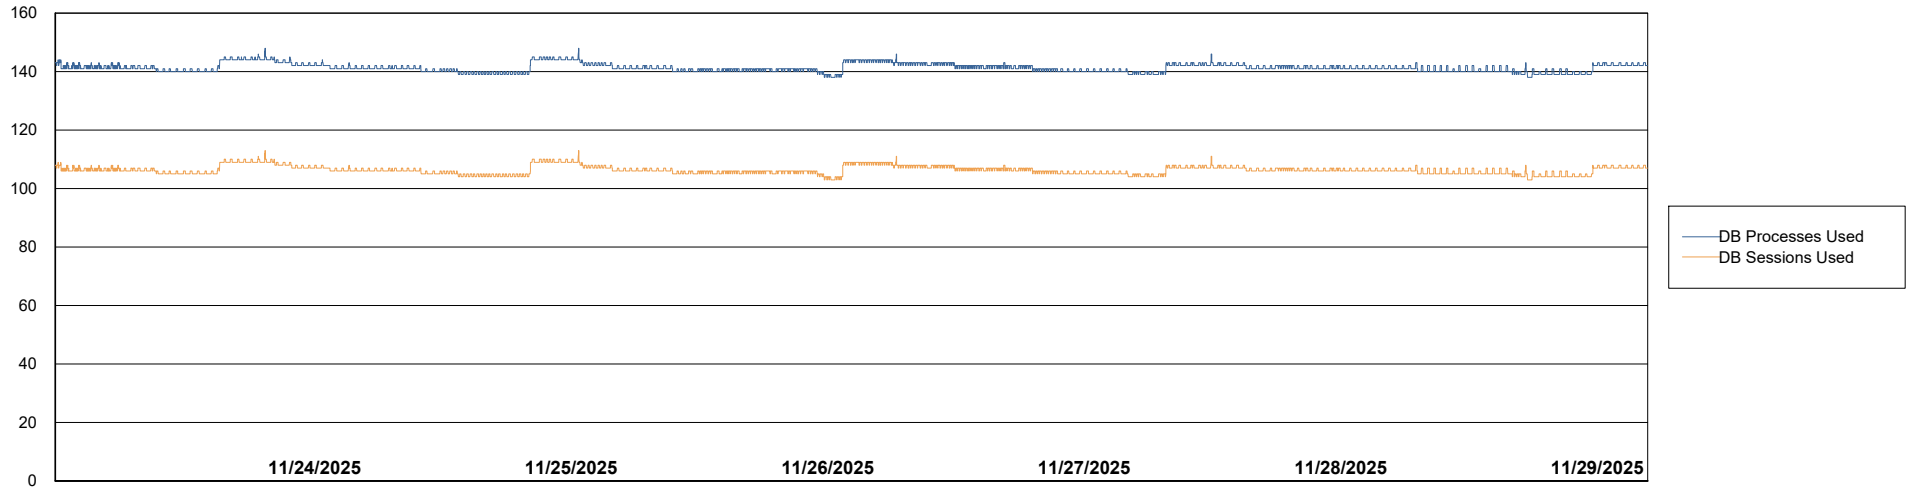

Weekly SLA Customer Report

Customer BNL_Production
Database ID 83

Database Performance BNLDB_Production

Weekly SLA Customer Report

Customer BNL_Production
Database ID 83

Database Performance BNLDB_Standby

DB Processes Max 0
DB Processes Max 4
DB Processes Max 1,000