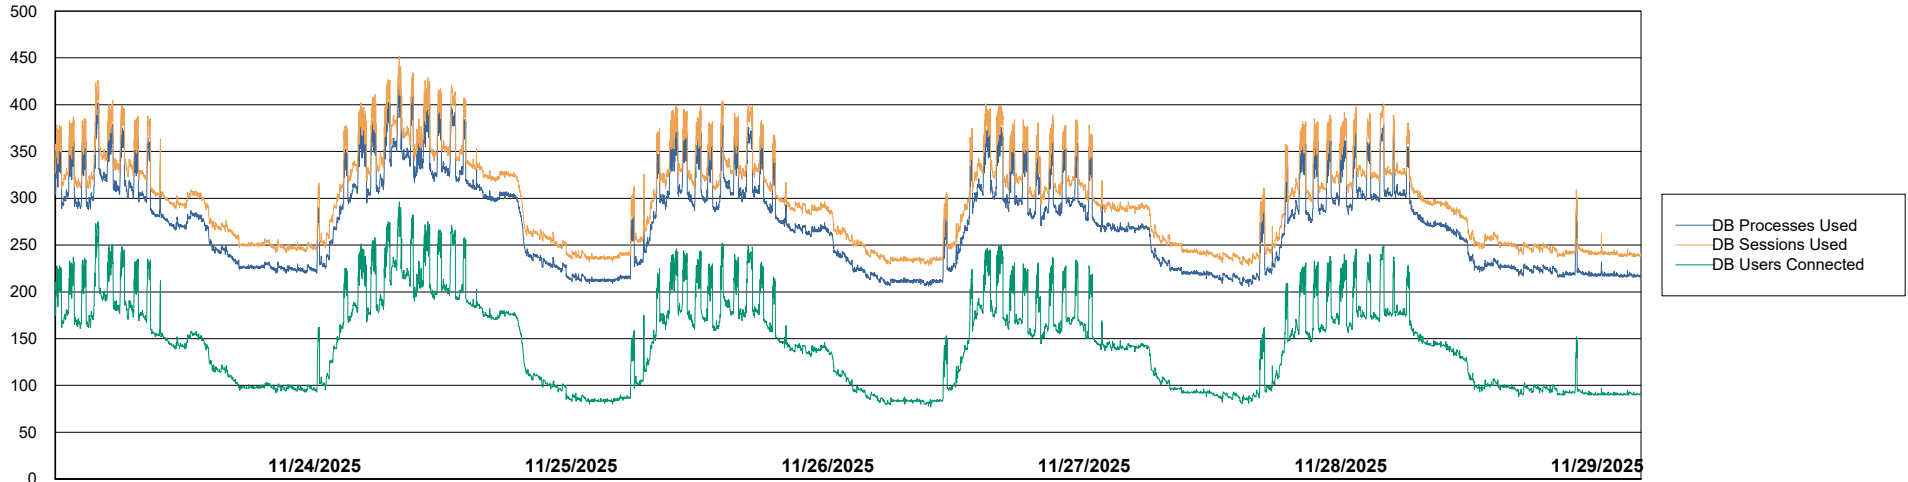

Weekly SLA Customer Report

Customer BNL_Production
 Database ID 83

Harddisk Usage BNL_PRD_vm-absa03

	Free disk space on C: (%)	Total disk space on C: (Gb)	Used disk space on C: (Gb)	Free disk space on D: (%)	Total disk space on D: (Gb)	Used disk space on D: (Gb)	Free disk space on E: (%)	Total disk space on E: (Gb)	Used disk space on E: (Gb)
11/29/2025	60	127	51	61	127	50	92	64	5
11/28/2025	60	127	51	61	127	50	92	64	5
11/27/2025	60	127	51	61	127	50	92	64	5
11/26/2025	60	127	51	61	127	50	92	64	5
11/25/2025	60	127	51	61	127	50	92	64	5
11/24/2025	60	127	51	61	127	50	92	64	5
11/23/2025	59	127	52	61	127	50	92	64	5

Weekly SLA Customer Report

Customer BNL_Production
Database ID 83

Database Performance BNLDB_Production

Weekly SLA Customer Report

Customer BNL_Production
Database ID 83

Database Performance BNLDB_Standby

DB Processes Max 0
DB Processes Max 4
DB Processes Max 1,000