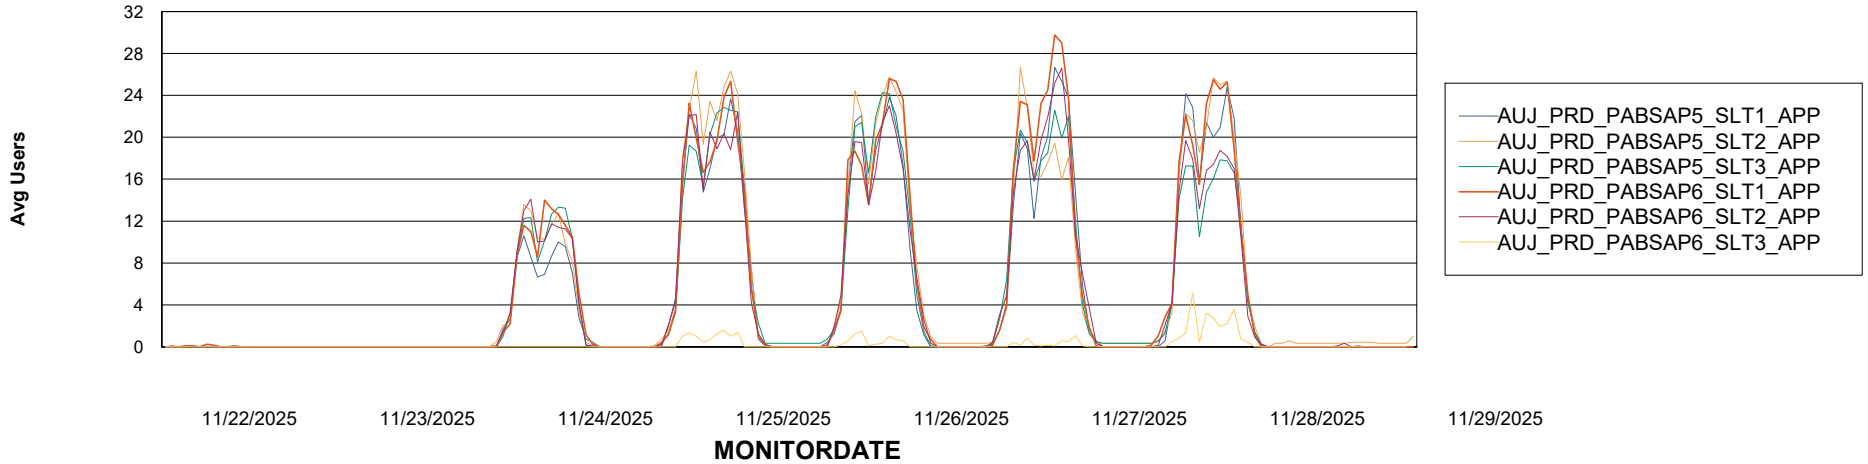

Avg users per day per ABS server