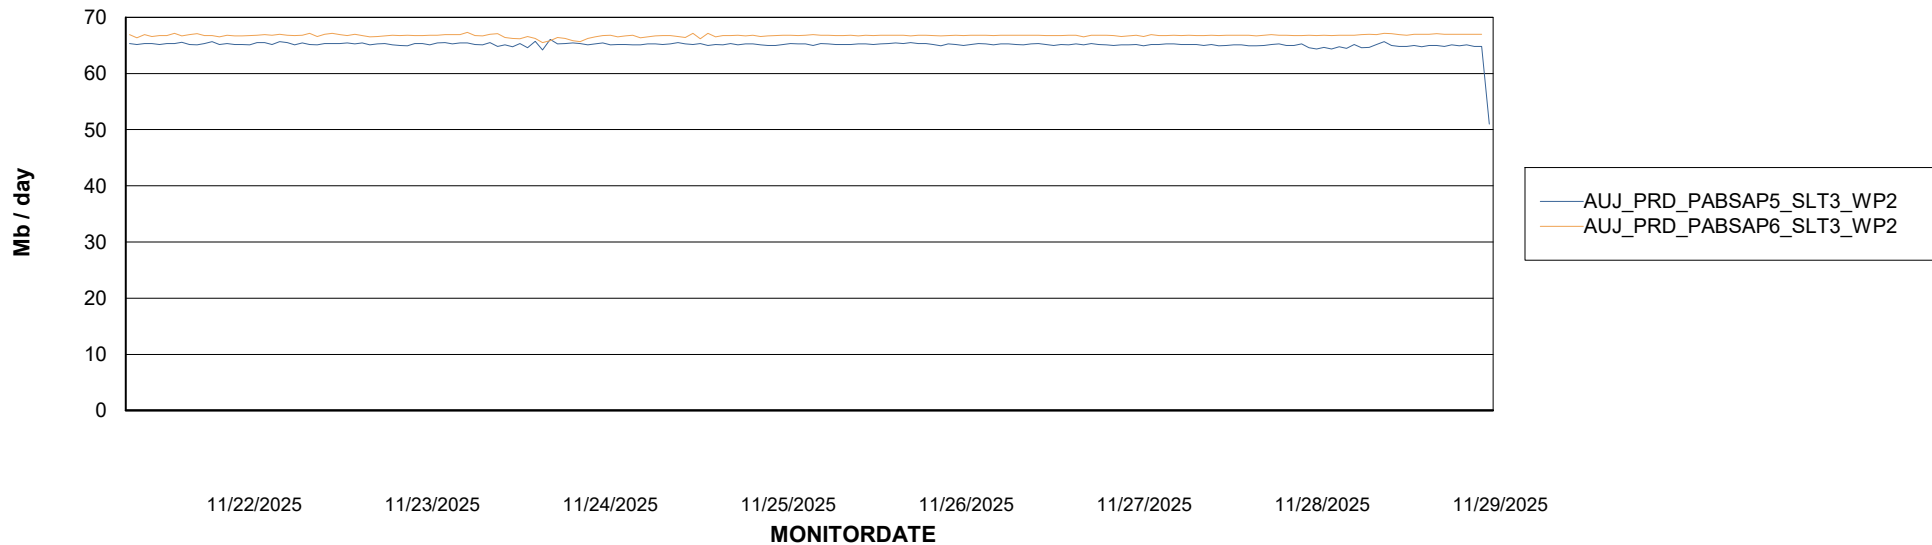

ABSSolute Web Component Services

Avg memory used per ABS Web component