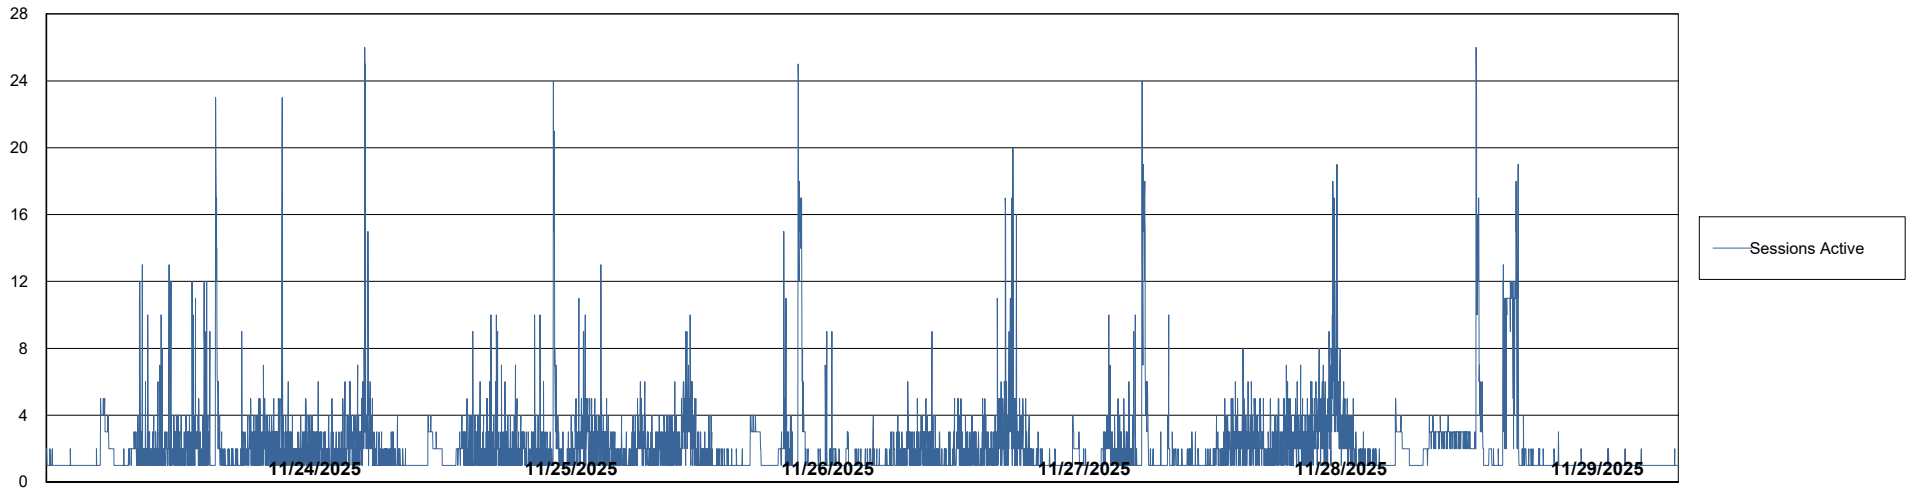

Database Performance AUJ_DB3_Primary