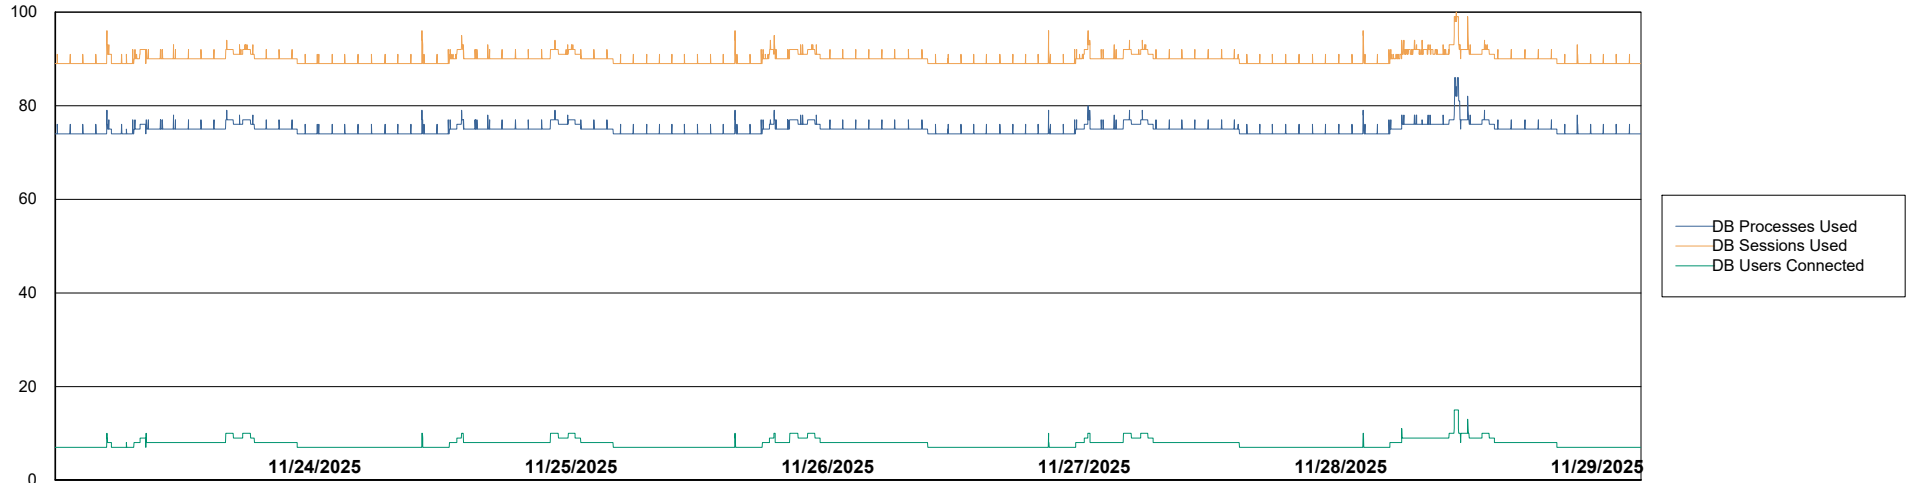

Database Performance AUJ_BI3_DB