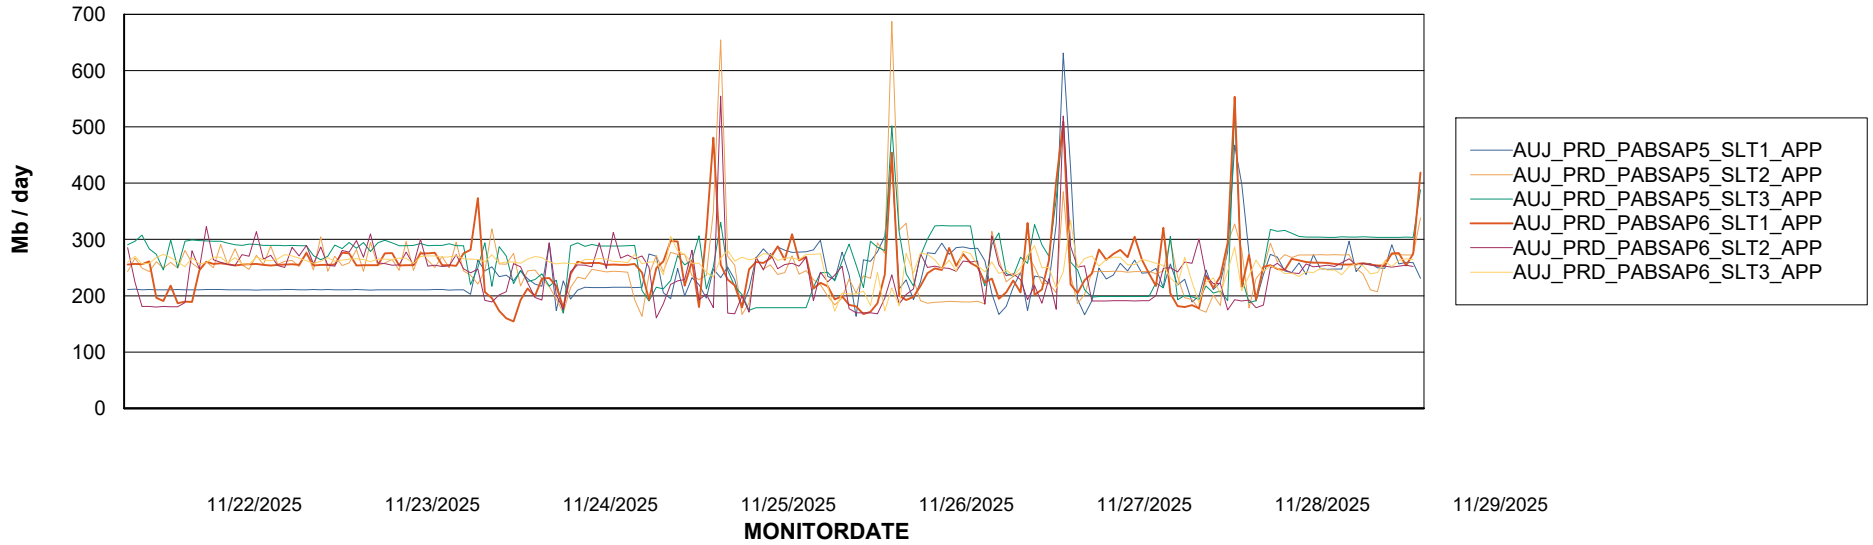

ABSSolute Application Server Services

Avg memory used per ABS Server Service