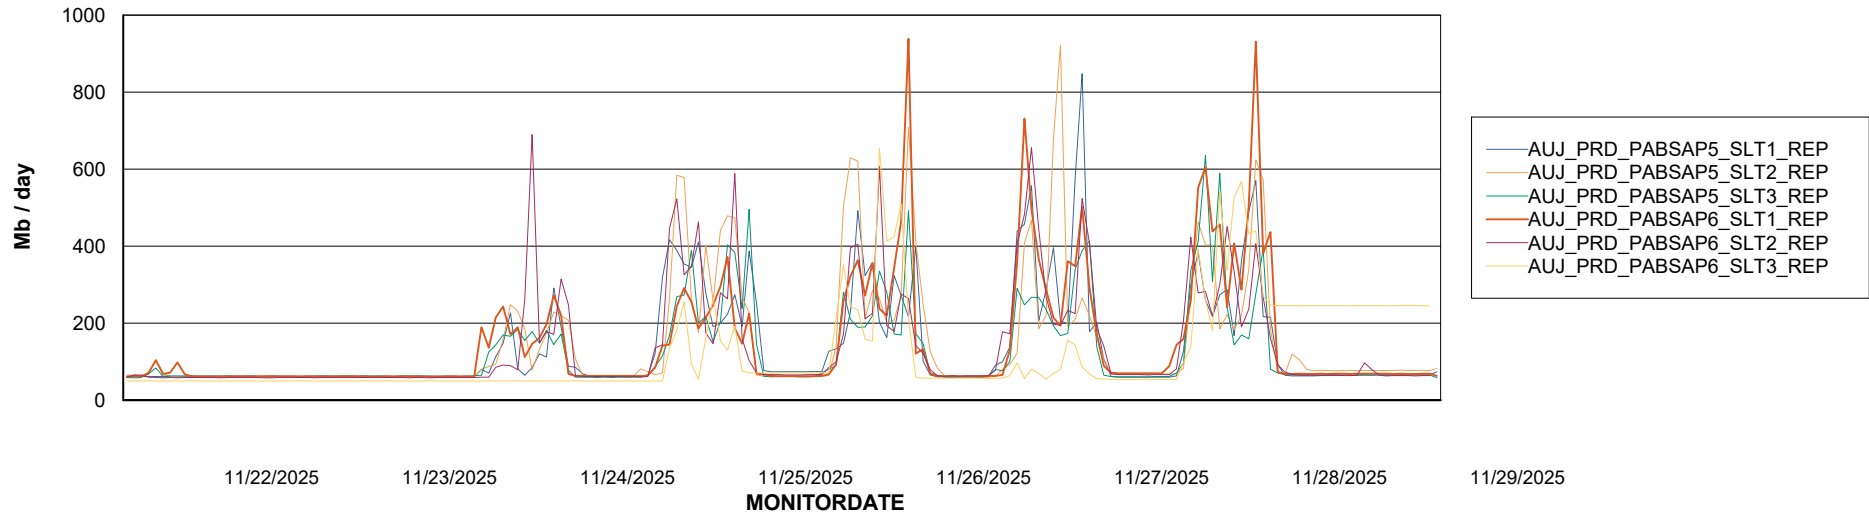

ABSSolute Application ReportServer Services

Avg memory used per ReportServer Service