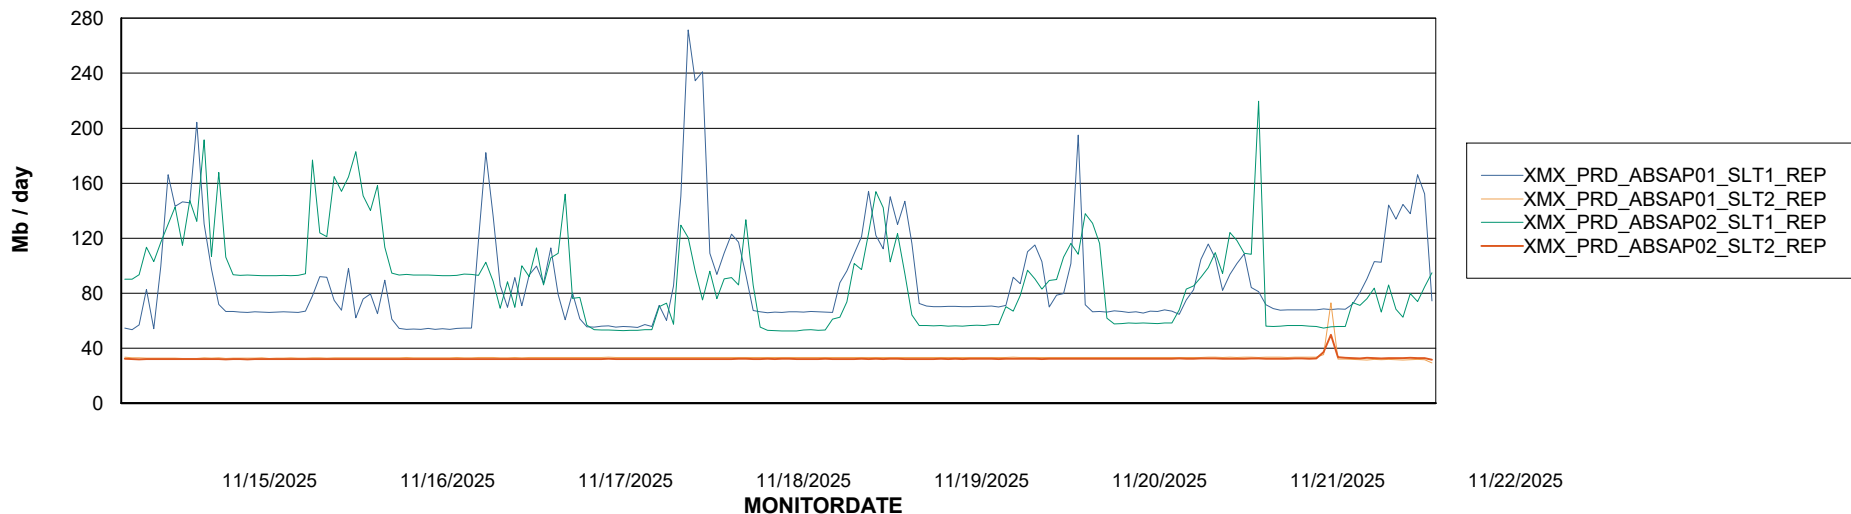

ABSSolute Application ReportServer Services

Avg memory used per ReportServer Service