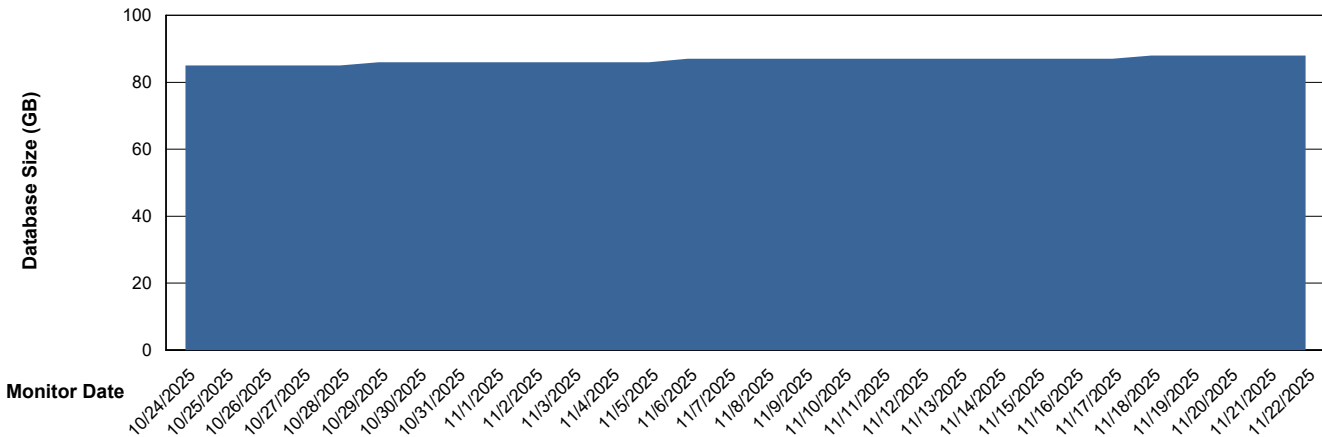

DB Processes Max 4
DB Processes Max 0
DB Processes Max 1,000

Weekly SLA Customer Report

Customer XMX Production (24/7)
 Database ID 146

DATABASE SIZE XMX_PROD_ABSDB01_PRDB_ABS1

Database growth over last month