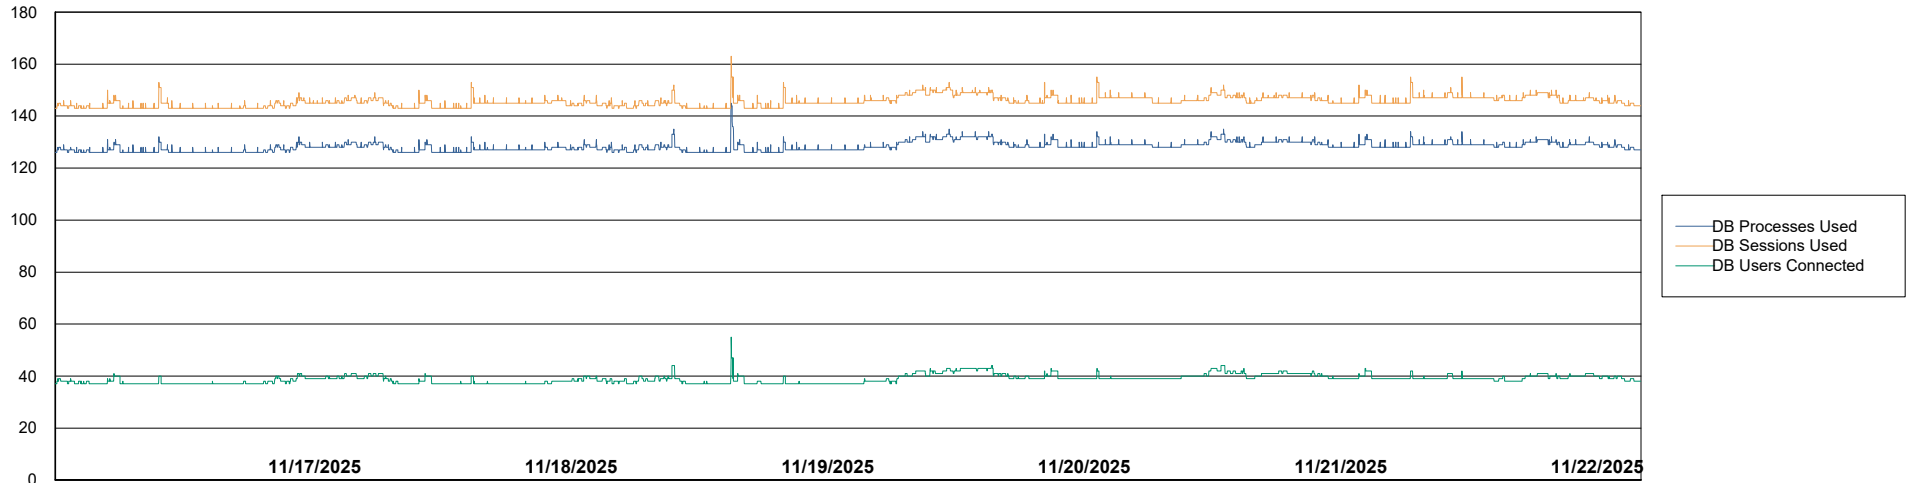

Database Performance XMX_PROD_ABSDB01_PRDB_ABS1