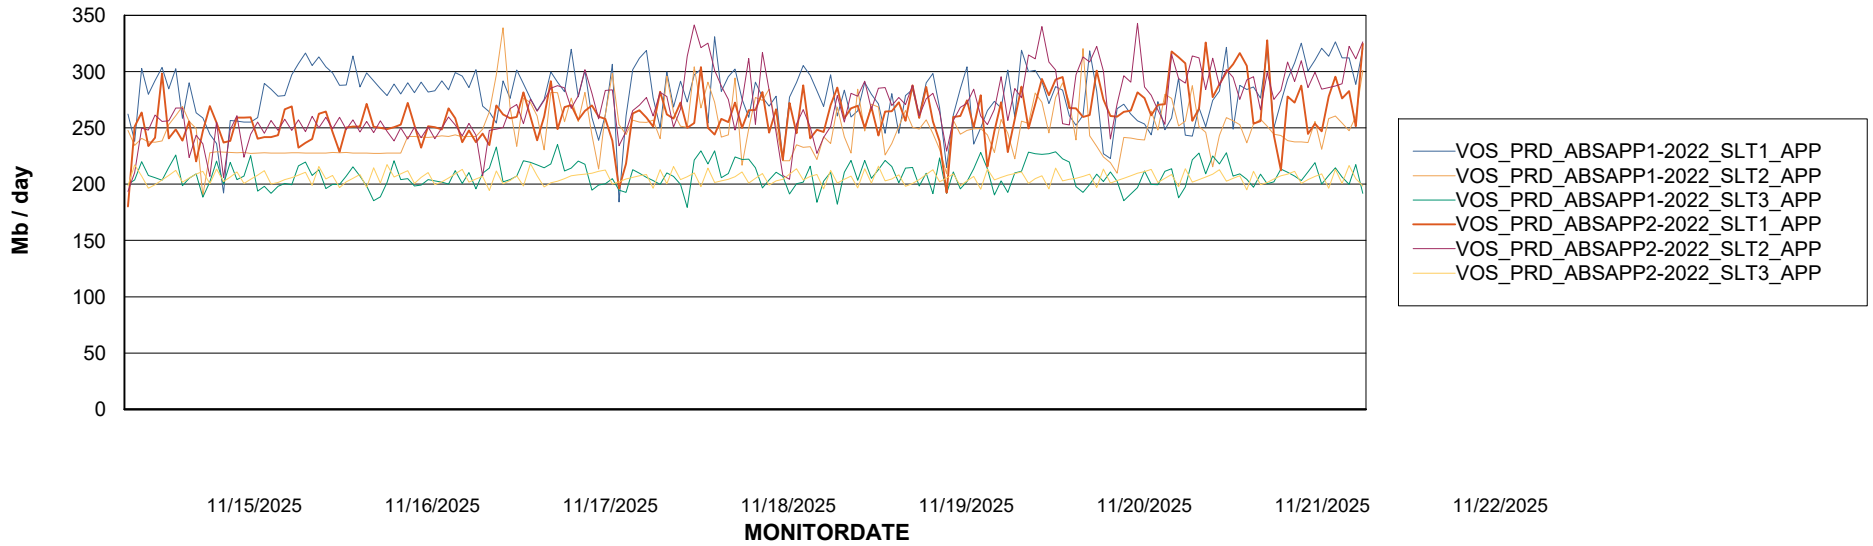

ABSSolute Application Server Services

Avg memory used per ABS Server Service