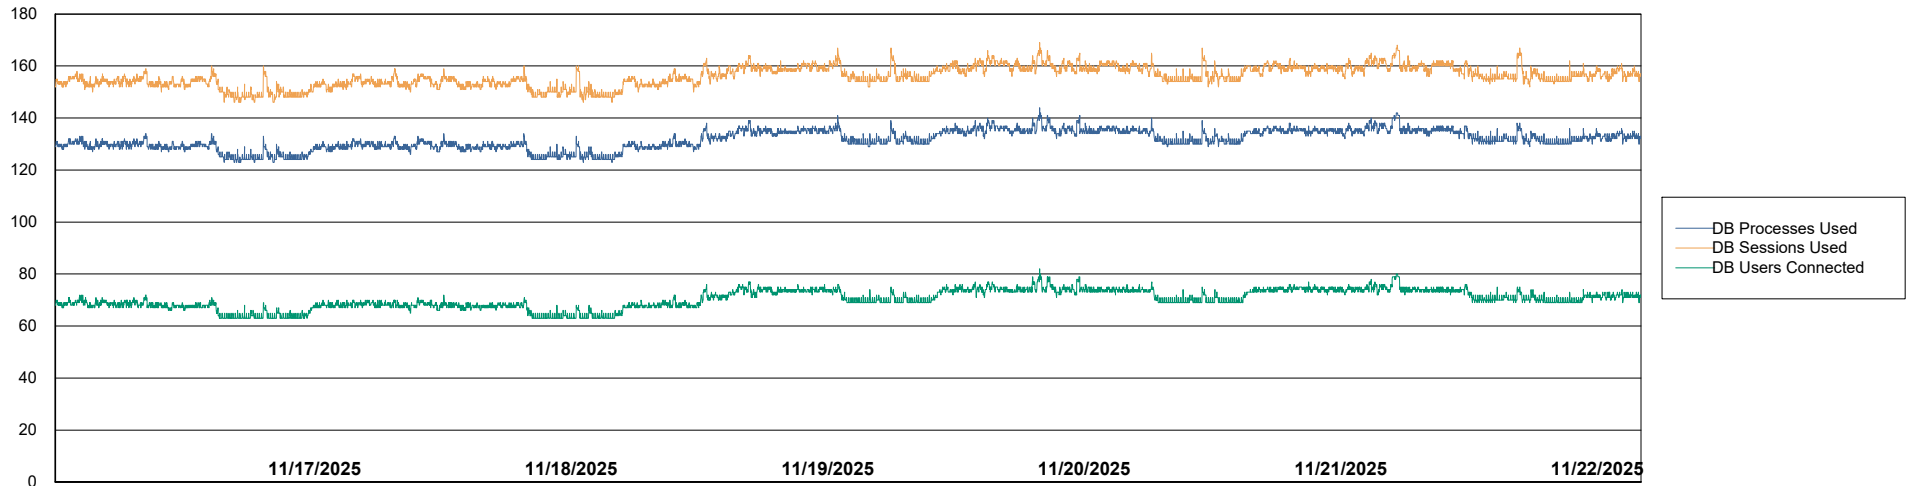

Database Performance VOS_PRD_ABSORA1-2022_ABS1