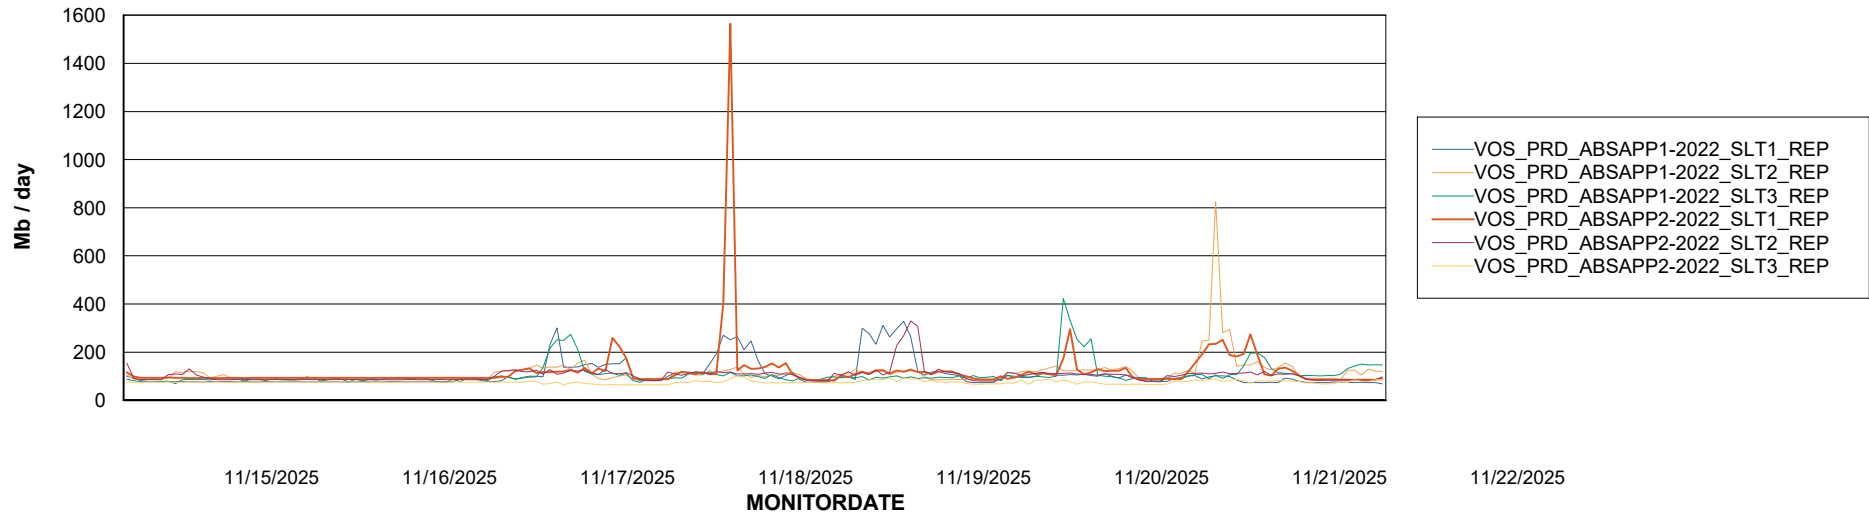

Avg memory used per ABS Server Service

Avg users per day per ABS server

Weekly SLA Customer Report

Customer VOS_Production
Database ID 143

ABSSolute Application ReportServer Services

Avg memory used per ReportServer Service