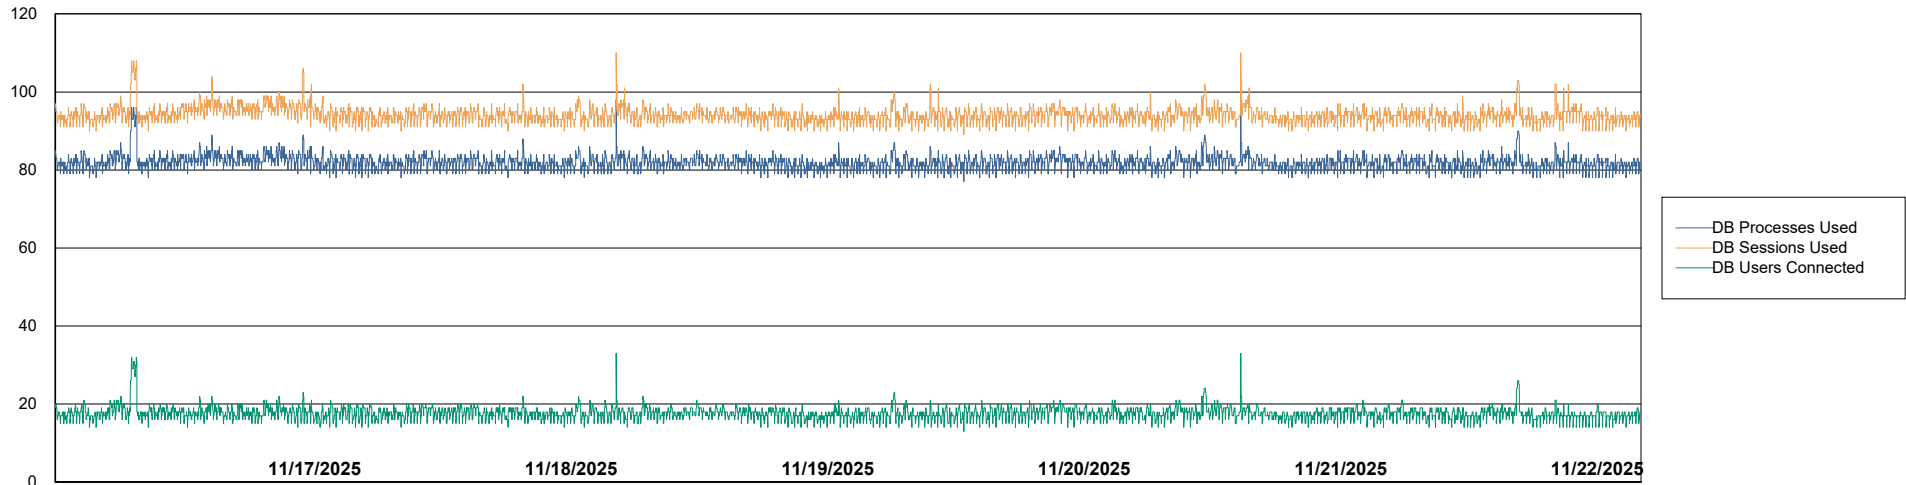

Weekly SLA Customer Report

Customer VOS_Production
Database ID 143

Database Performance VOS_PRD_ABSBI-2018_ABS1

Weekly SLA Customer Report

Customer VOS_Production
Database ID 143

Database Performance VOS_PRD_ABSBI-2025_ABS1