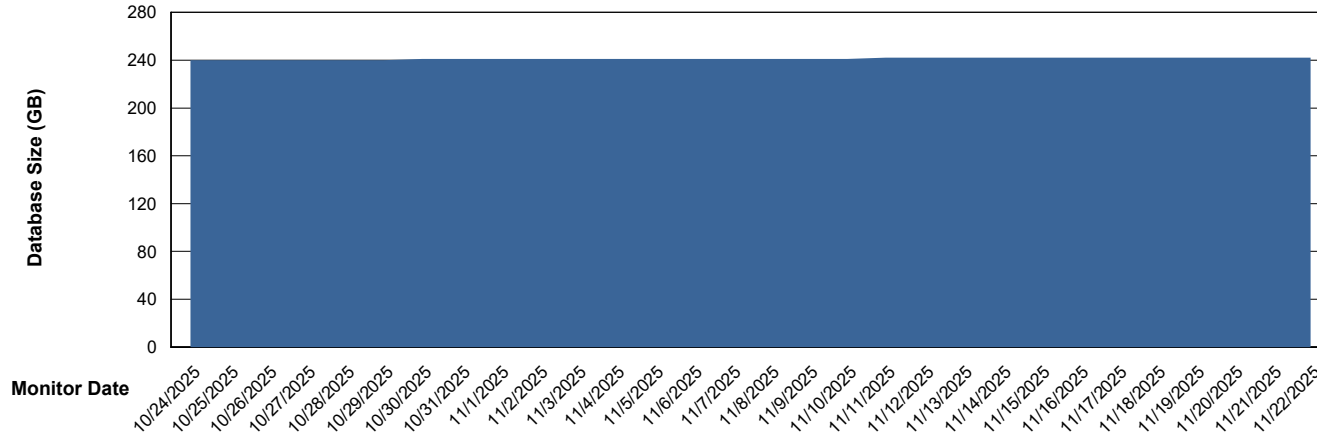

DB Processes Max 1,000

Weekly SLA Customer Report

Customer VOS_Production
Database ID 143

DATABASE SIZE VOS_PRD_ABSBI-2018_ABS1

Database growth over last month

DATABASE SIZE VOS_PRD_ABSBI-2025_ABS1

Database growth over last month