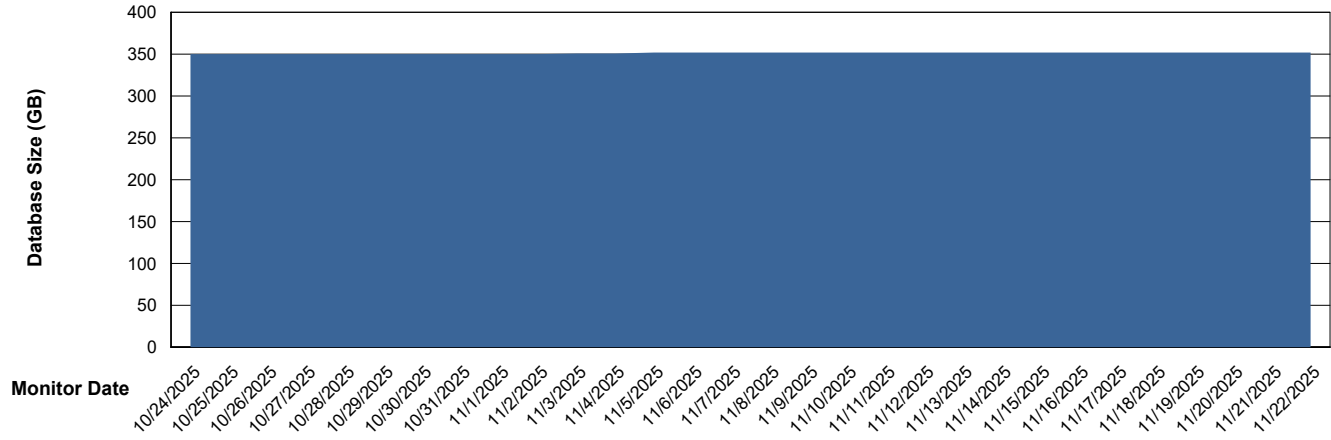

Database growth over last month