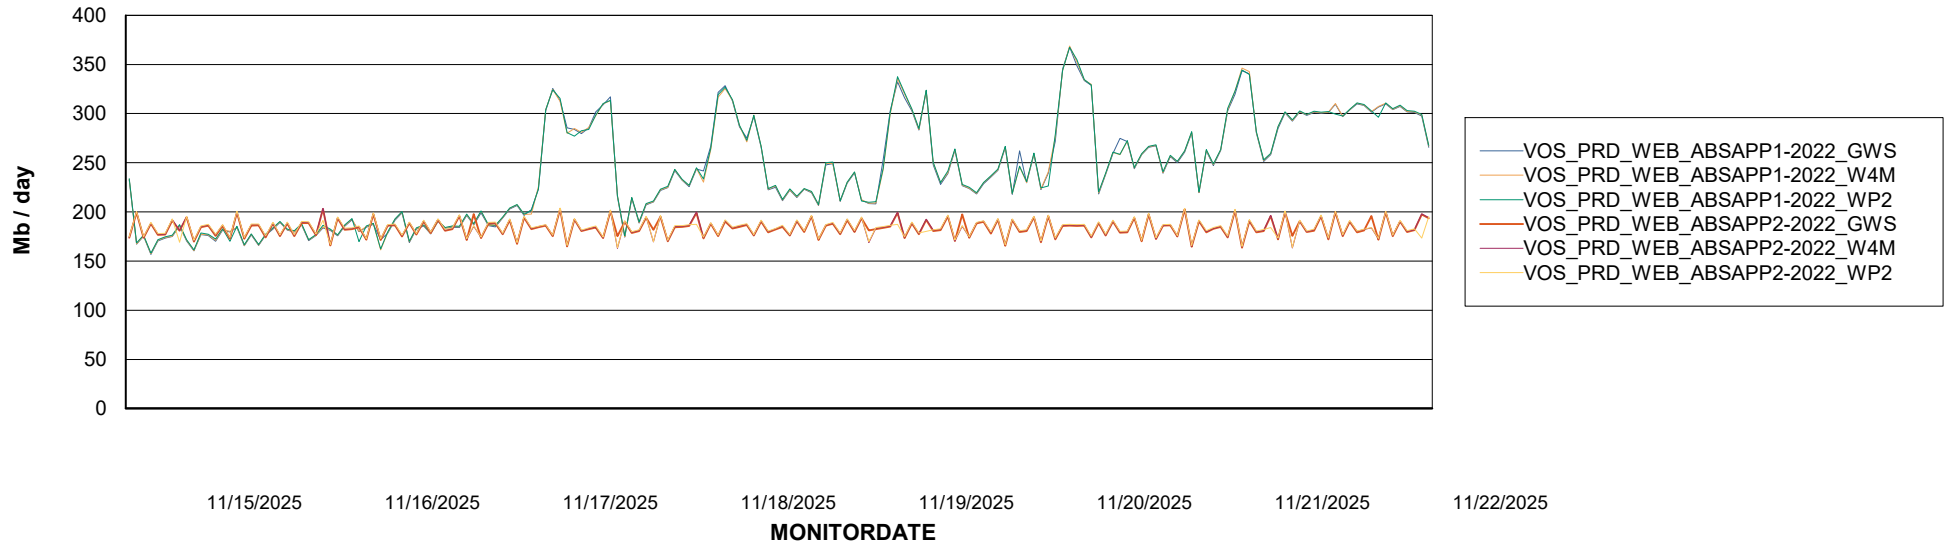

ABSSolute Web Component Services

Avg memory used per ABS Web component