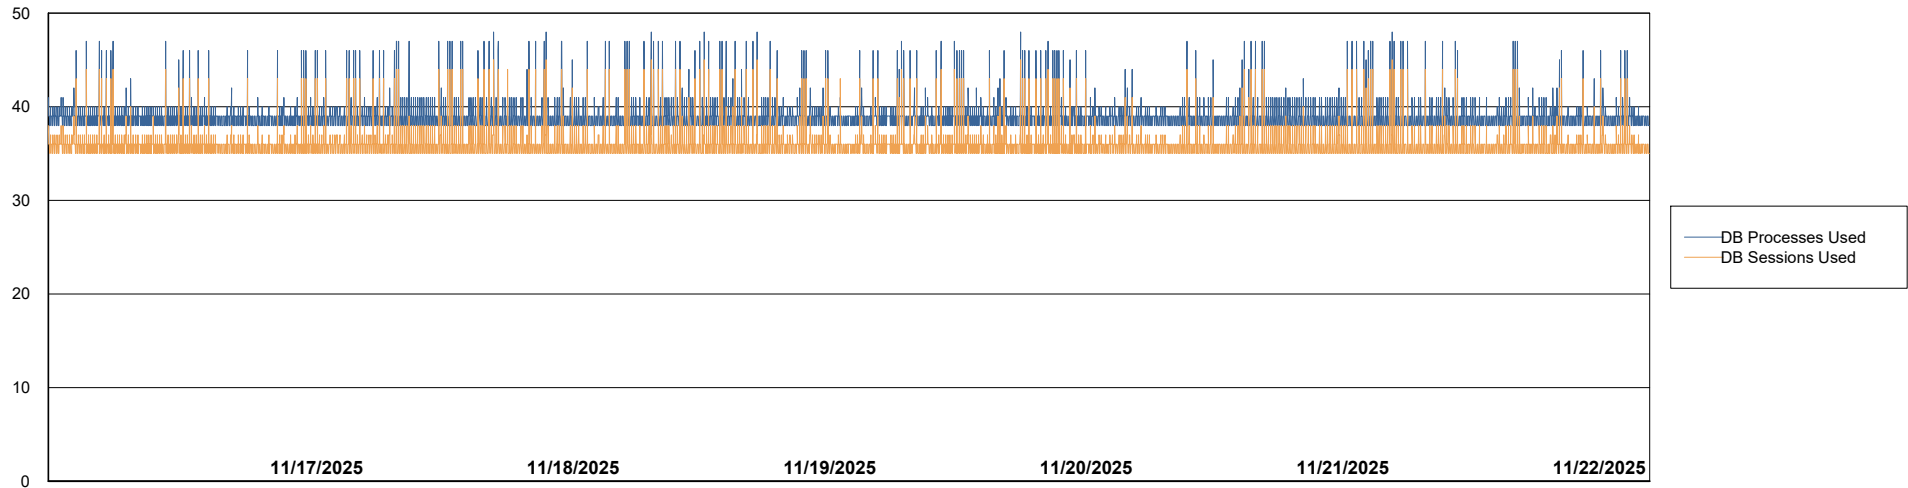

Database Performance VOS_PRD_ABSORA2-2022_HSBABS1

DB Processes Max 1,000