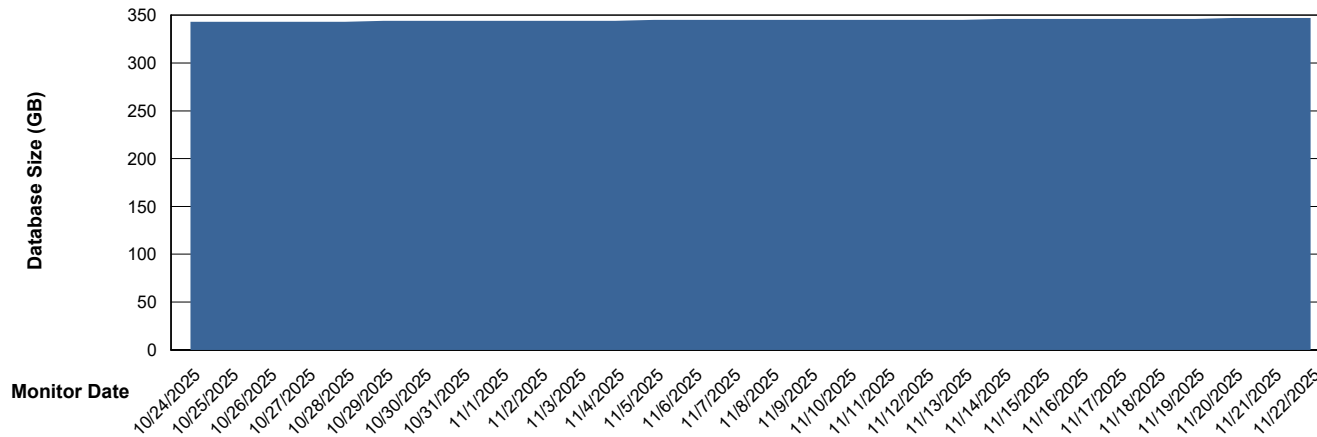

DB Processes Max 1,000

Weekly SLA Customer Report

Customer VOS_Production
Database ID 143

DATABASE SIZE VOS_PRD_ABSBI-2018_ABS1

Database growth over last month

DATABASE SIZE VOS_PRD_ABSBI-2025_ABS1

Database growth over last month