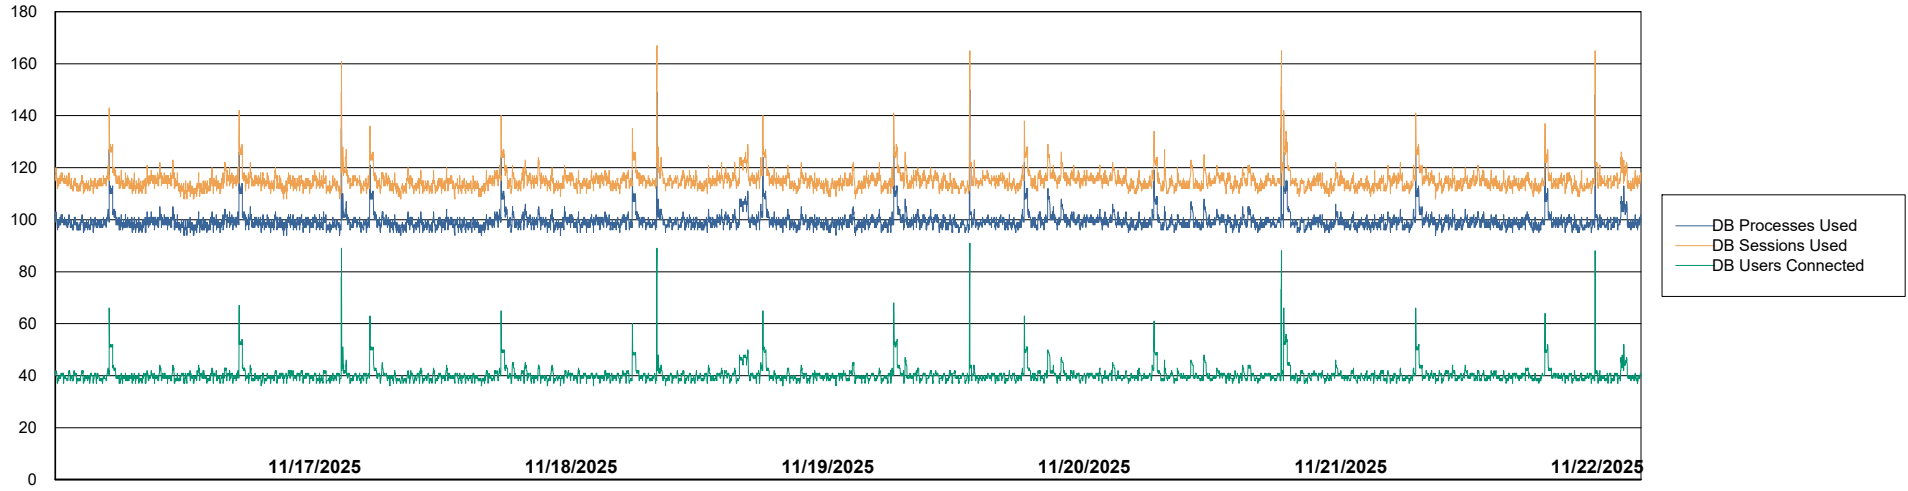

Database Performance SHL-BI-ASH_PROD_ABS1