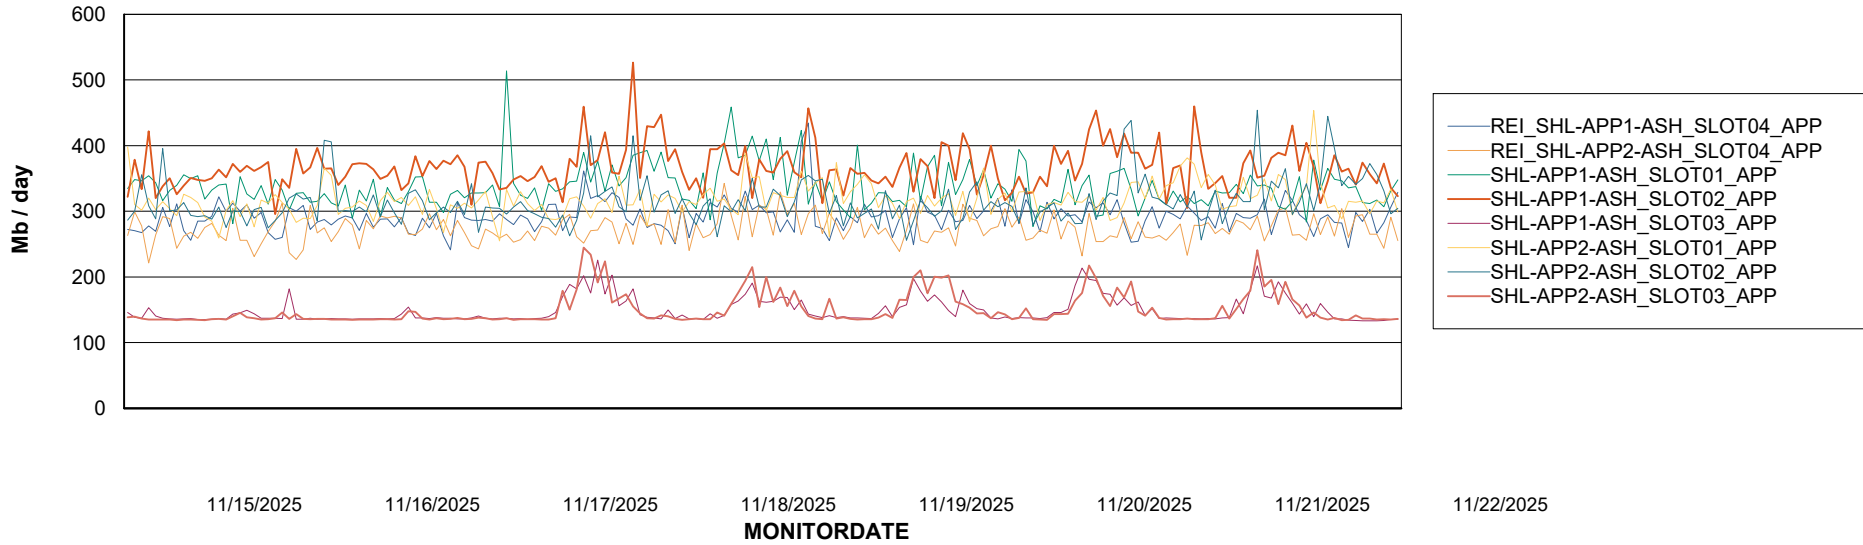

ABSSolute Application Server Services

Avg memory used per ABS Server Service