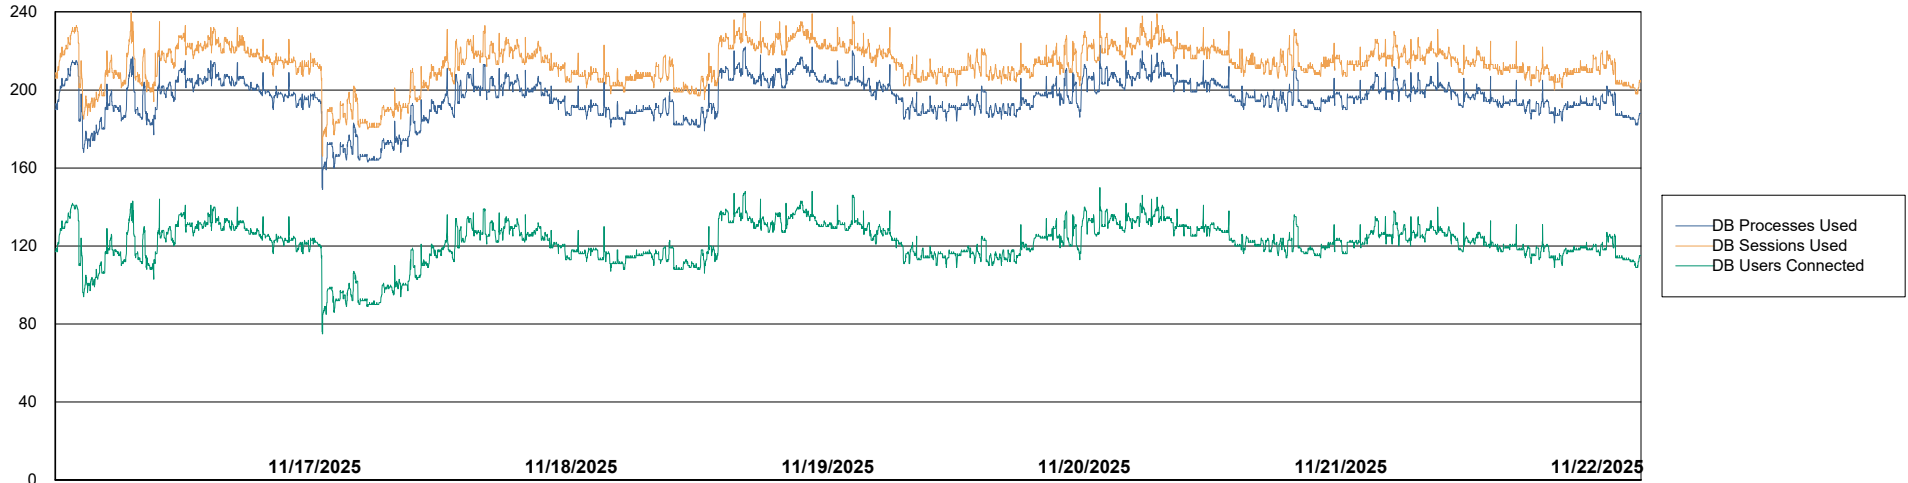

Database Performance SHL-DBS1-ASH_PROD_ABS1