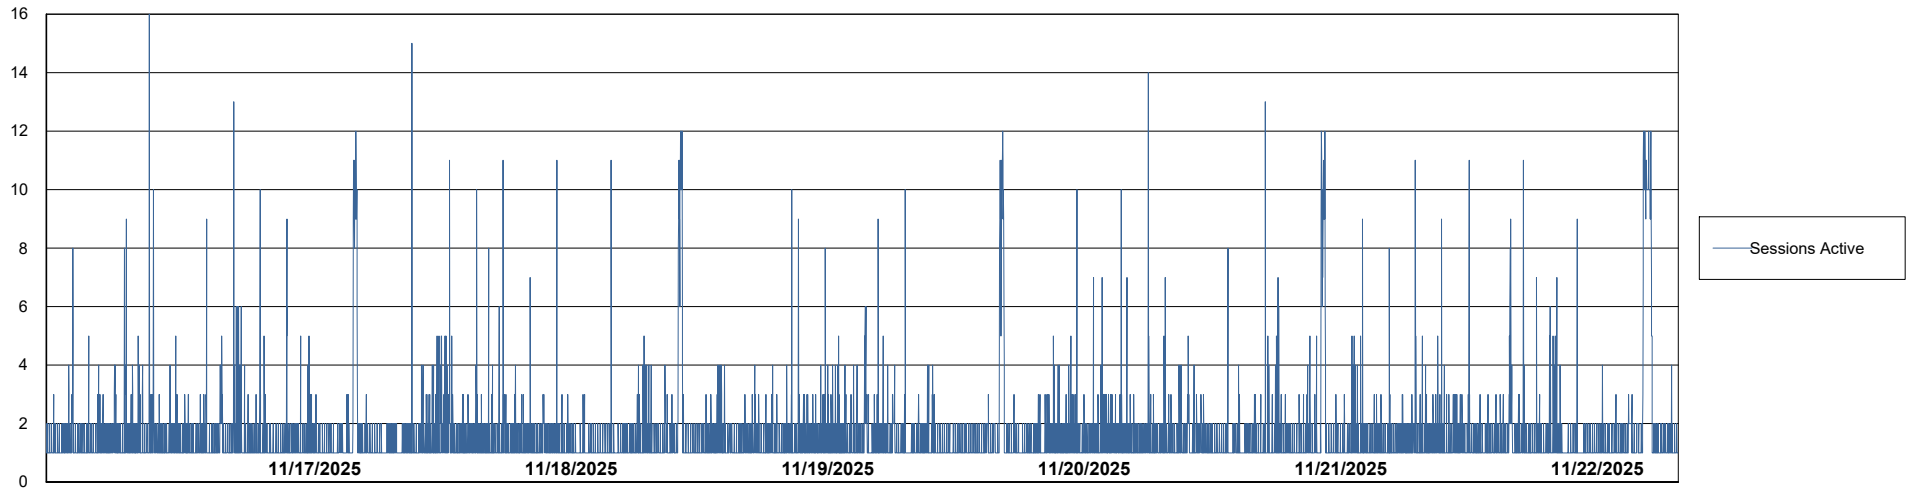

Database Performance SHL-DBS1-ASH_PROD_ABS1