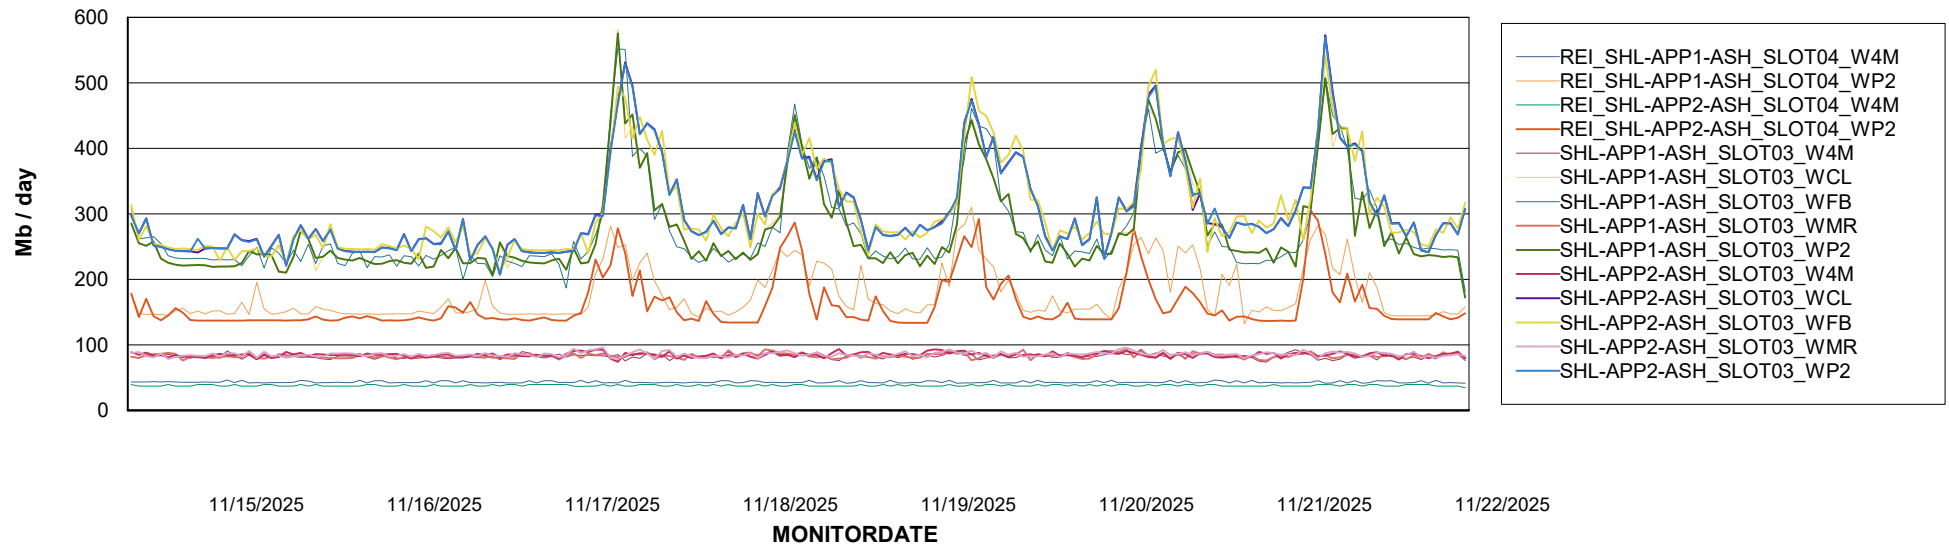

ABSSolute Web Component Services

Avg memory used per ABS Web component