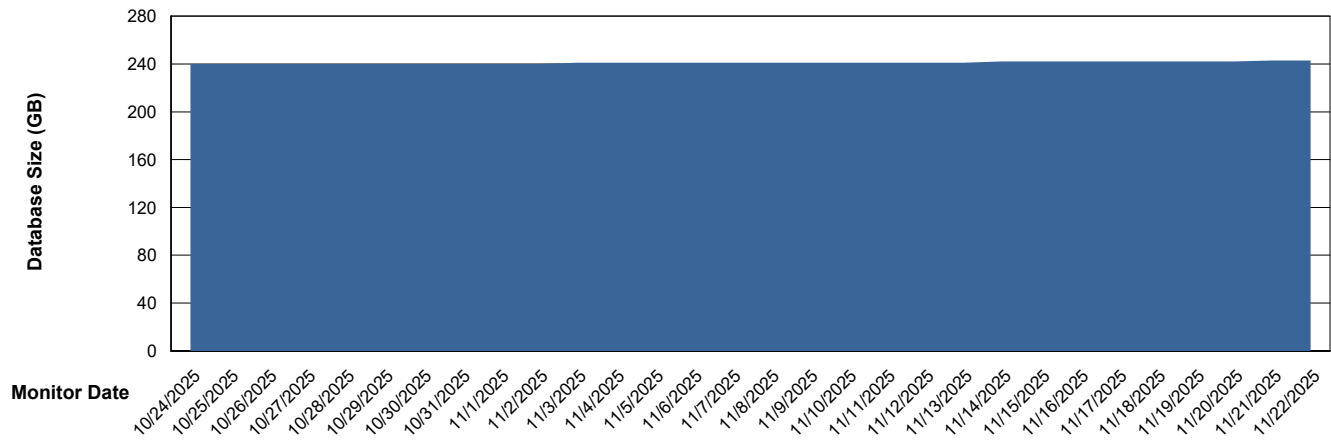

# Weekly SLA Customer Report

Customer SHL OCI ASH Production  
 Database ID 182

DATABASE SIZE SHL-BI-ASH\_PROD\_ABS1

Database growth over last month

DATABASE SIZE SHL-DBS1-ASH\_PROD\_ABS1

Database growth over last month