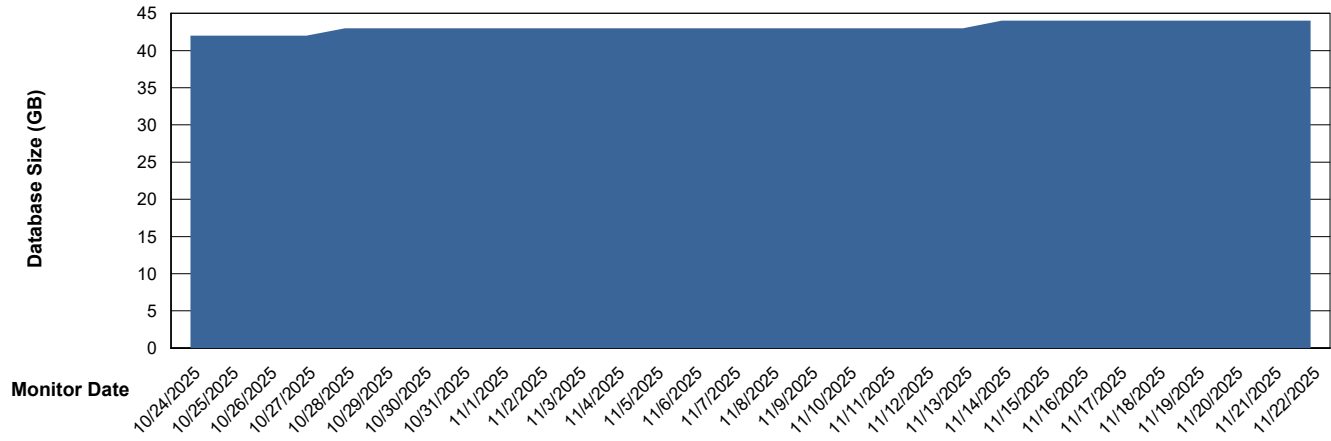

## Database Performance SHL-DBS2-ASH\_PROD\_HSBABS1

DB Processes Max 1,000  
DB Processes Max 4  
DB Processes Max 0

# Weekly SLA Customer Report

Customer SHL OCI ASH Production  
 Database ID 182

DATABASE SIZE SHL-BI-ASH\_PROD\_ABS1

Database growth over last month

DATABASE SIZE SHL-DBS1-ASH\_PROD\_ABS1

Database growth over last month