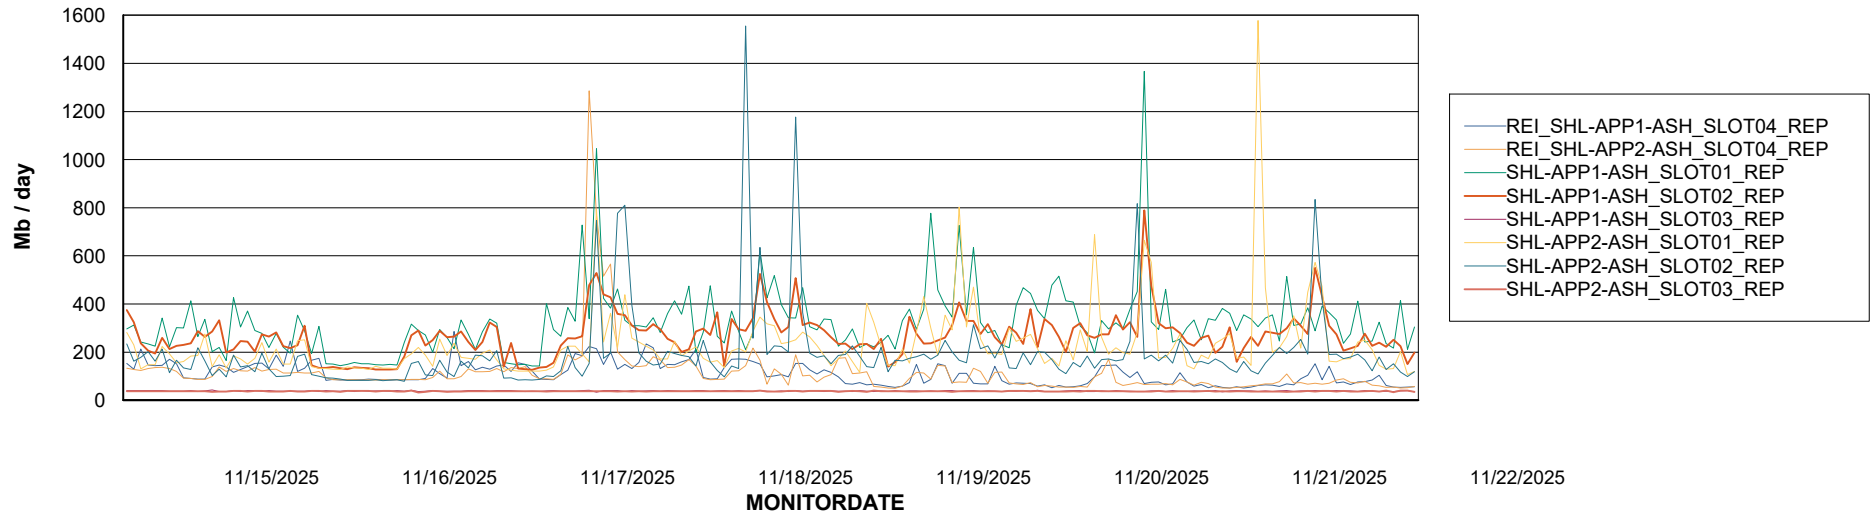

ABSSolute Application ReportServer Services

Avg memory used per ReportServer Service