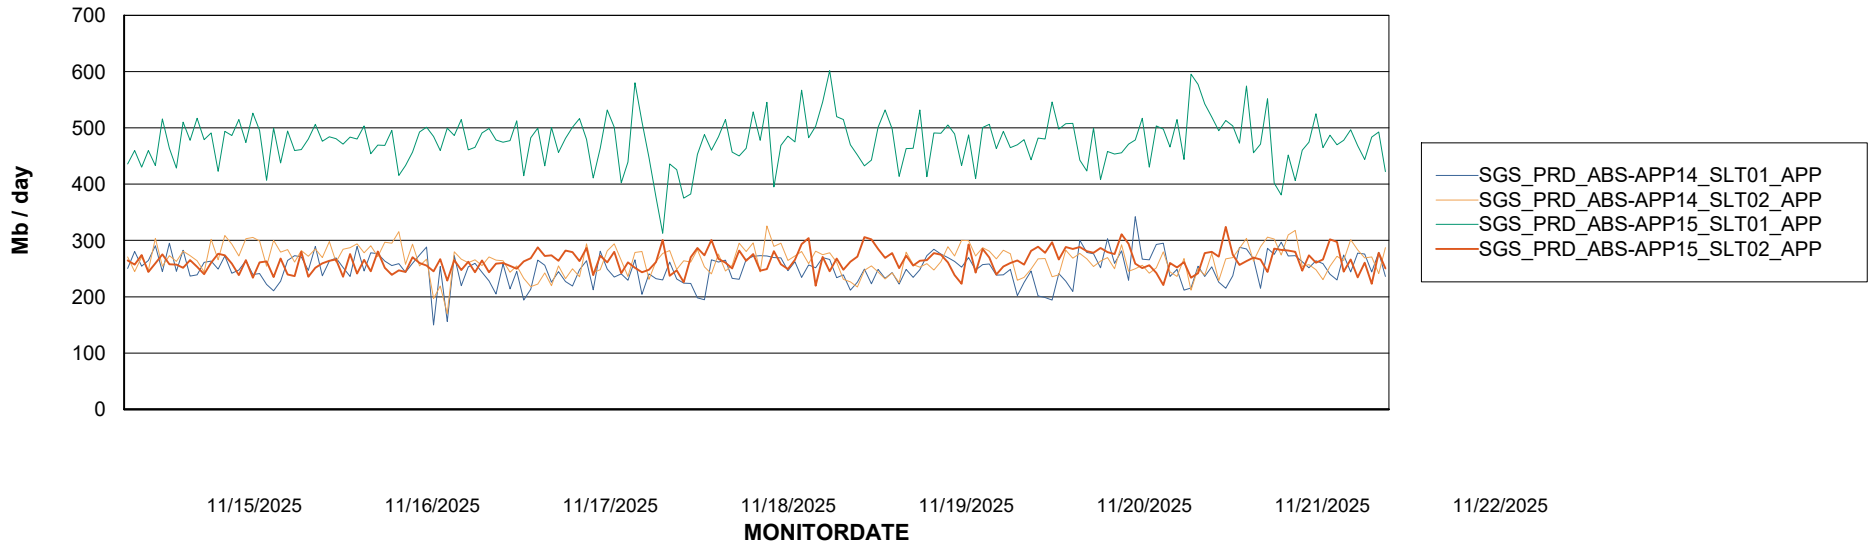

ABSSolute Application Server Services

Avg memory used per ABS Server Service