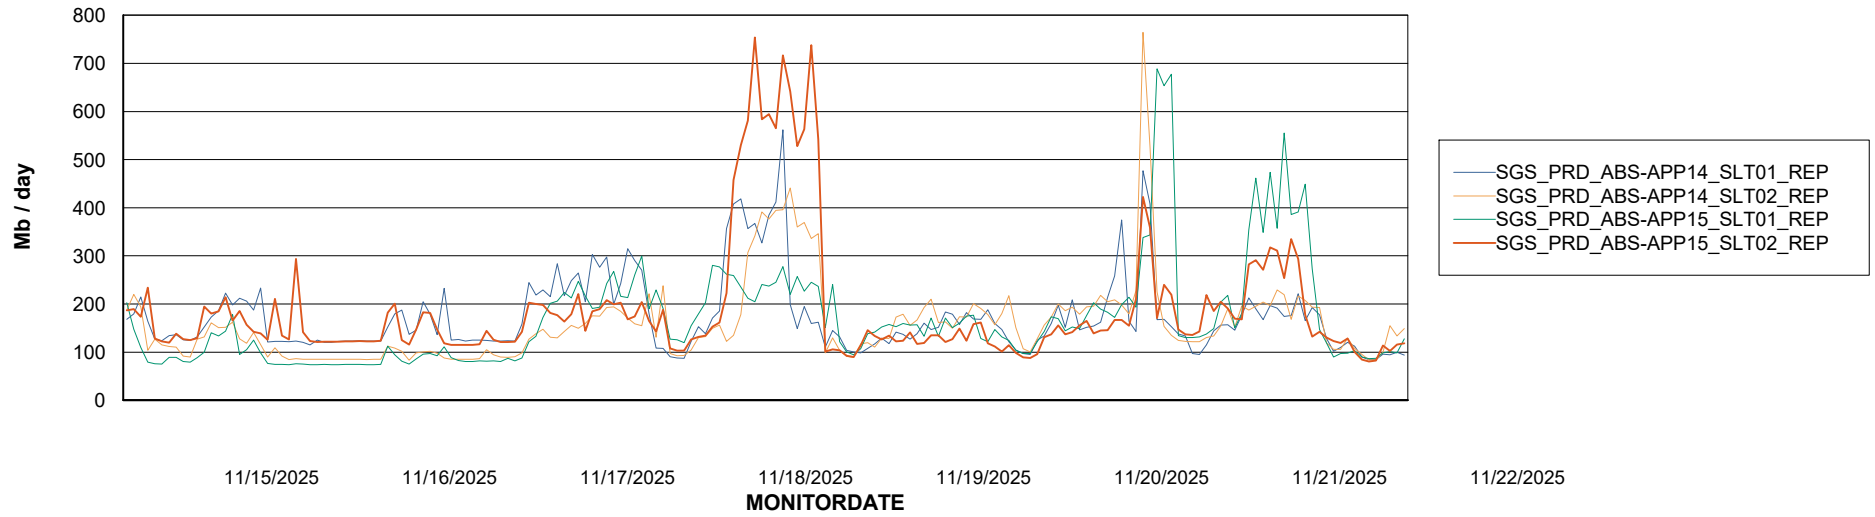

ABSSolute Application ReportServer Services

Avg memory used per ReportServer Service