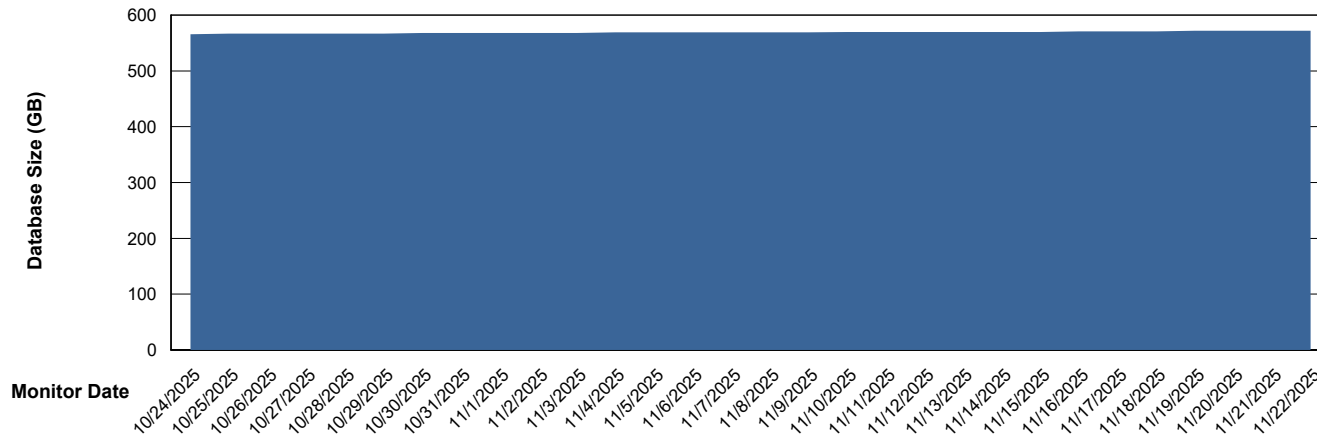

DATABASE SIZE SGS_PRD_ABS-DB16_ABS1

Database growth over last month