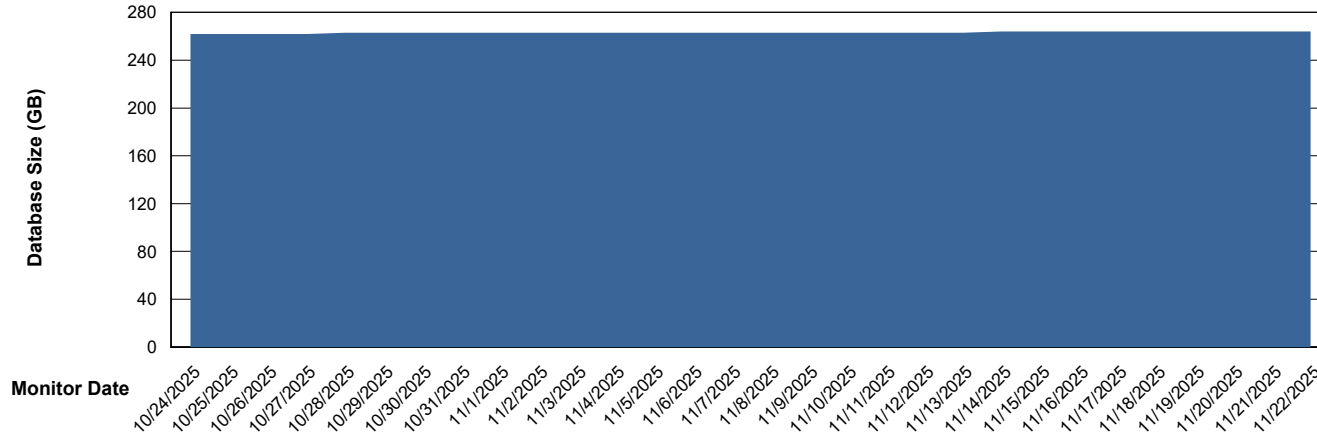

DATABASE SIZE SGS_PRD_ABS-BI02_ABS1

Database growth over last month