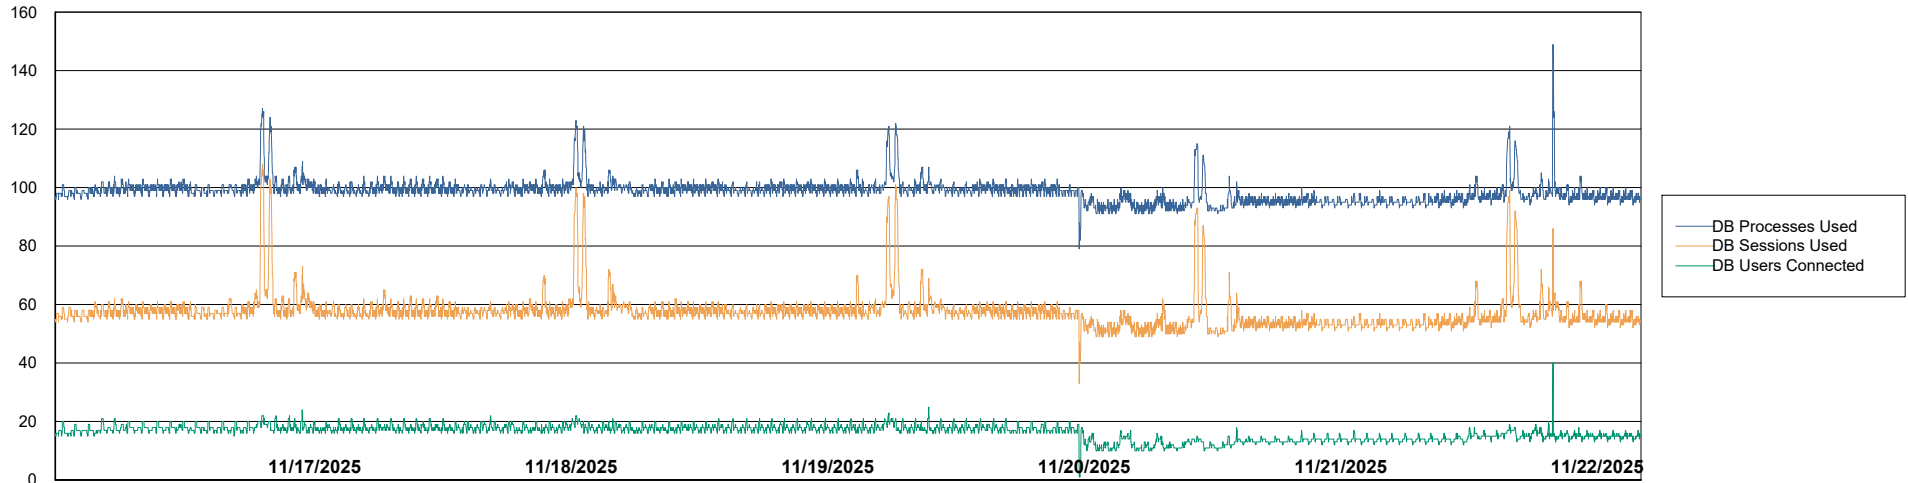

Database Performance SGS_PRD_ABS-BI02_ABS1