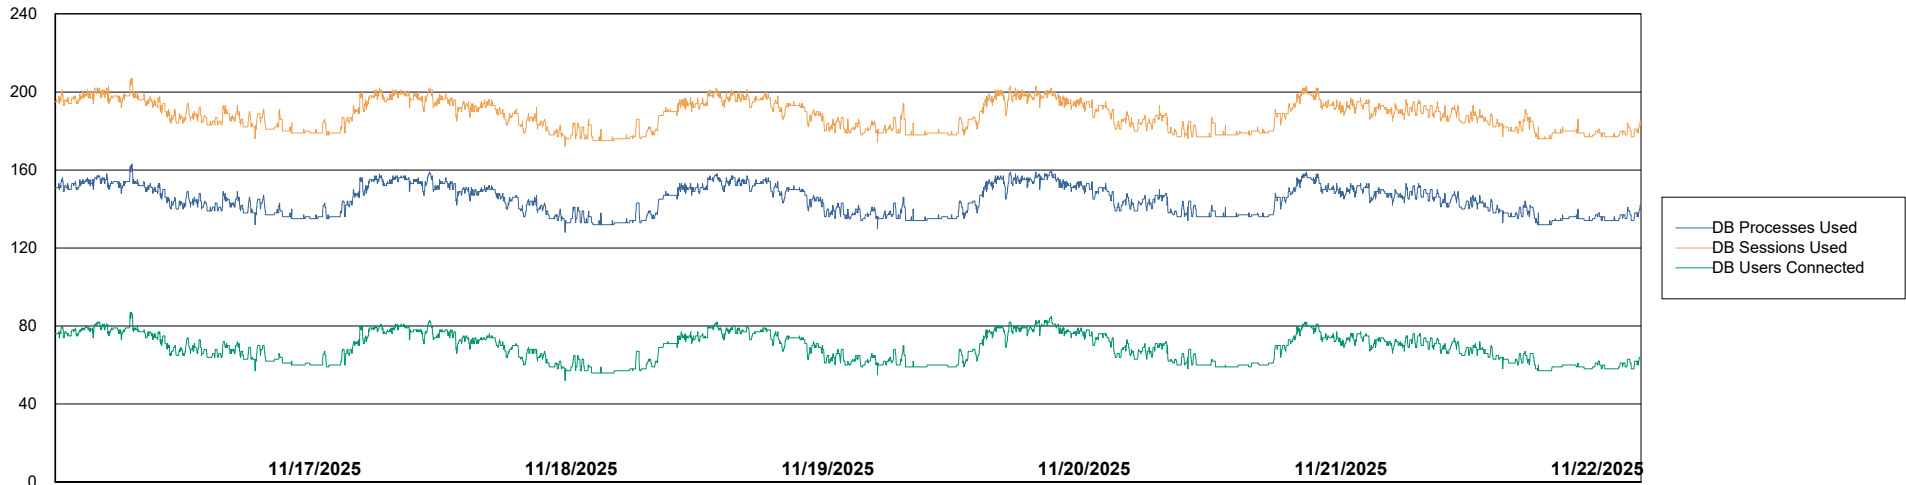

Weekly SLA Customer Report

Customer SGS_Production
Database ID 224

Database Performance SGS_PRD_ABS-BI02_ABS1

Weekly SLA Customer Report

Customer SGS_Production
Database ID 224

Database Performance SGS_PRD_ABS-DB16_ABS1