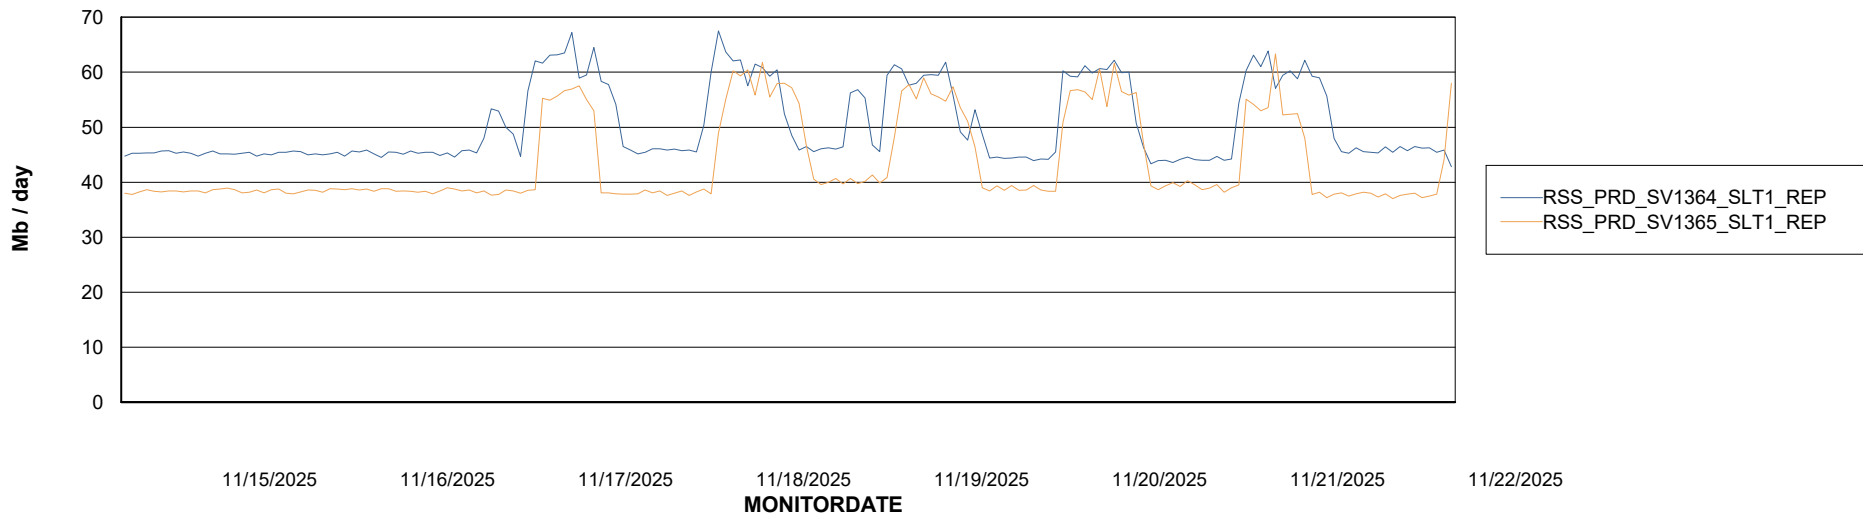

ABSSolute Application ReportServer Services

Avg memory used per ReportServer Service