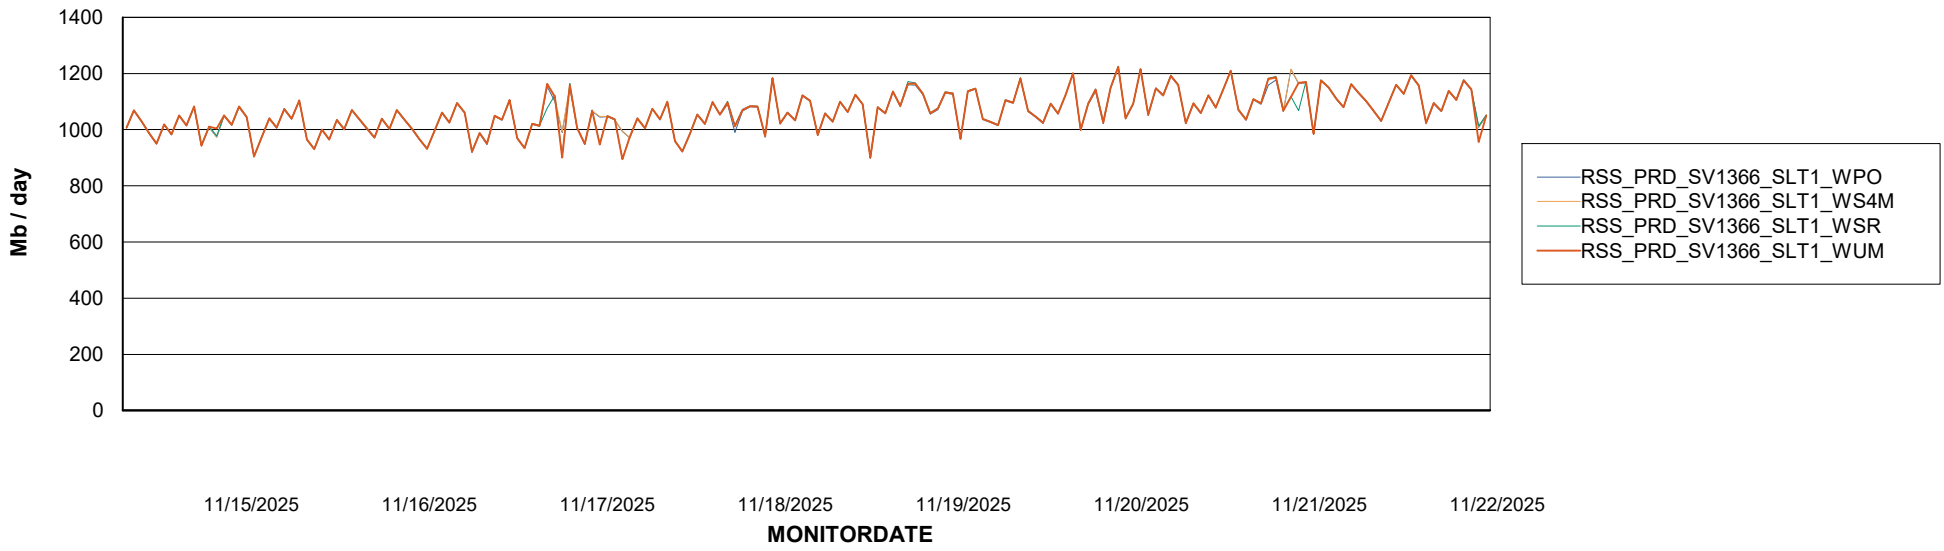

ABSSolute Web Component Services

Avg memory used per ABS Web component