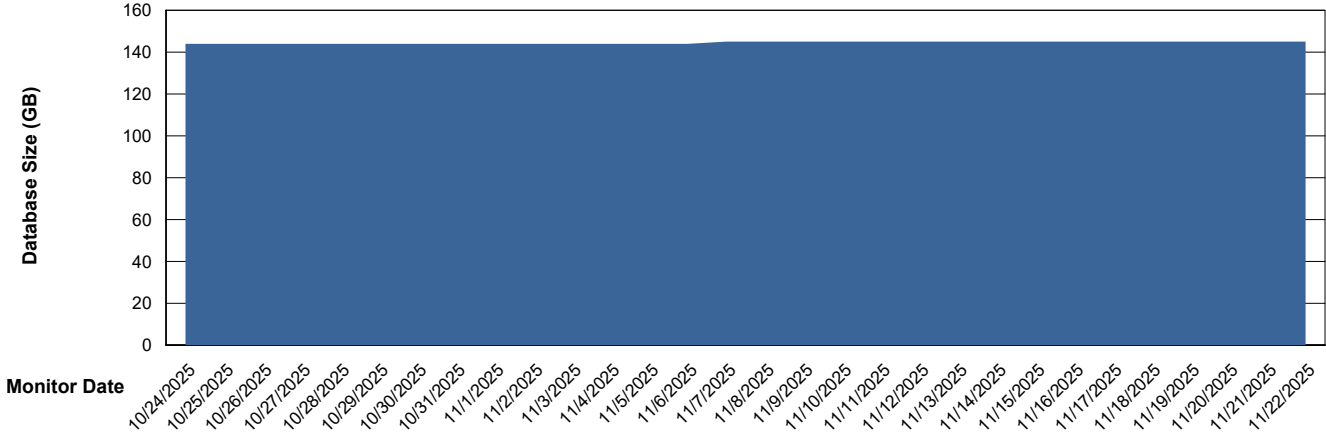

DATABASE SIZE RSS_PRD_SV1364_PRD_ABS1

Database growth over last month