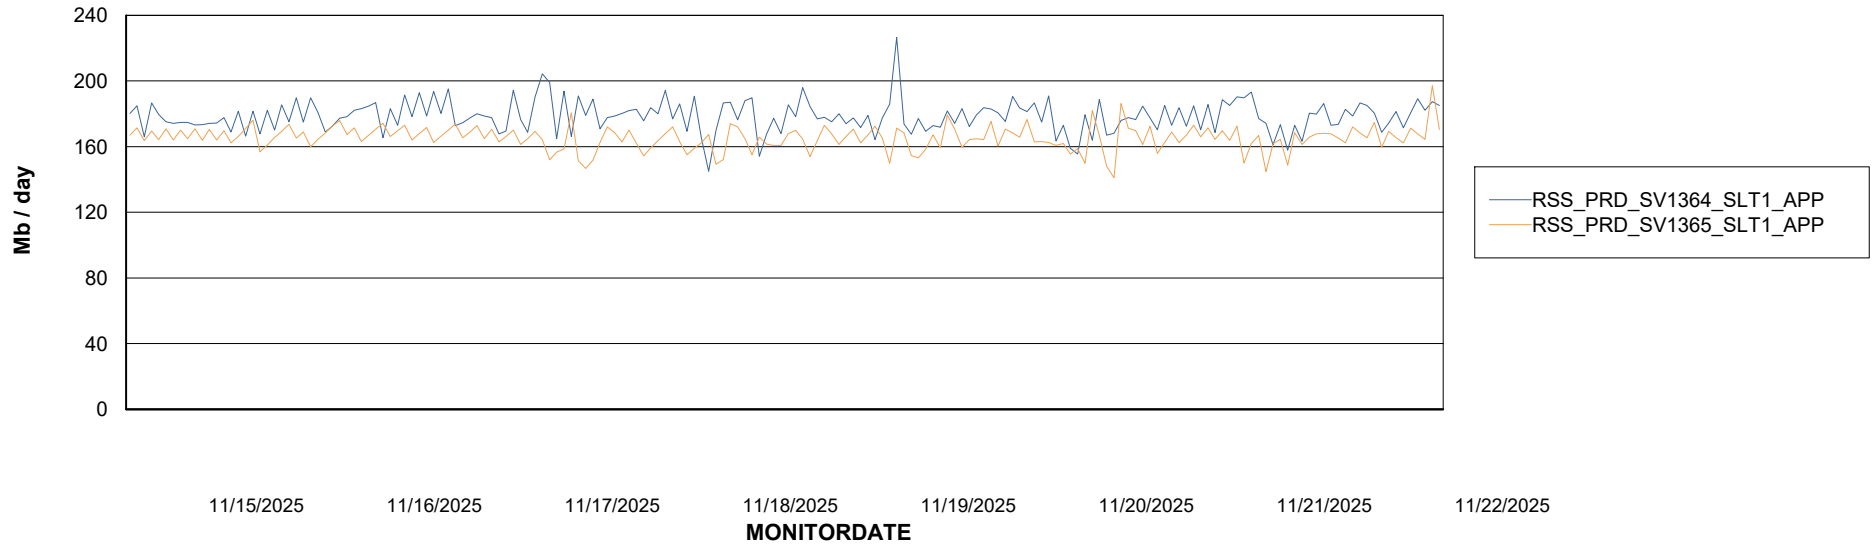

ABSSolute Application Server Services

Avg memory used per ABS Server Service