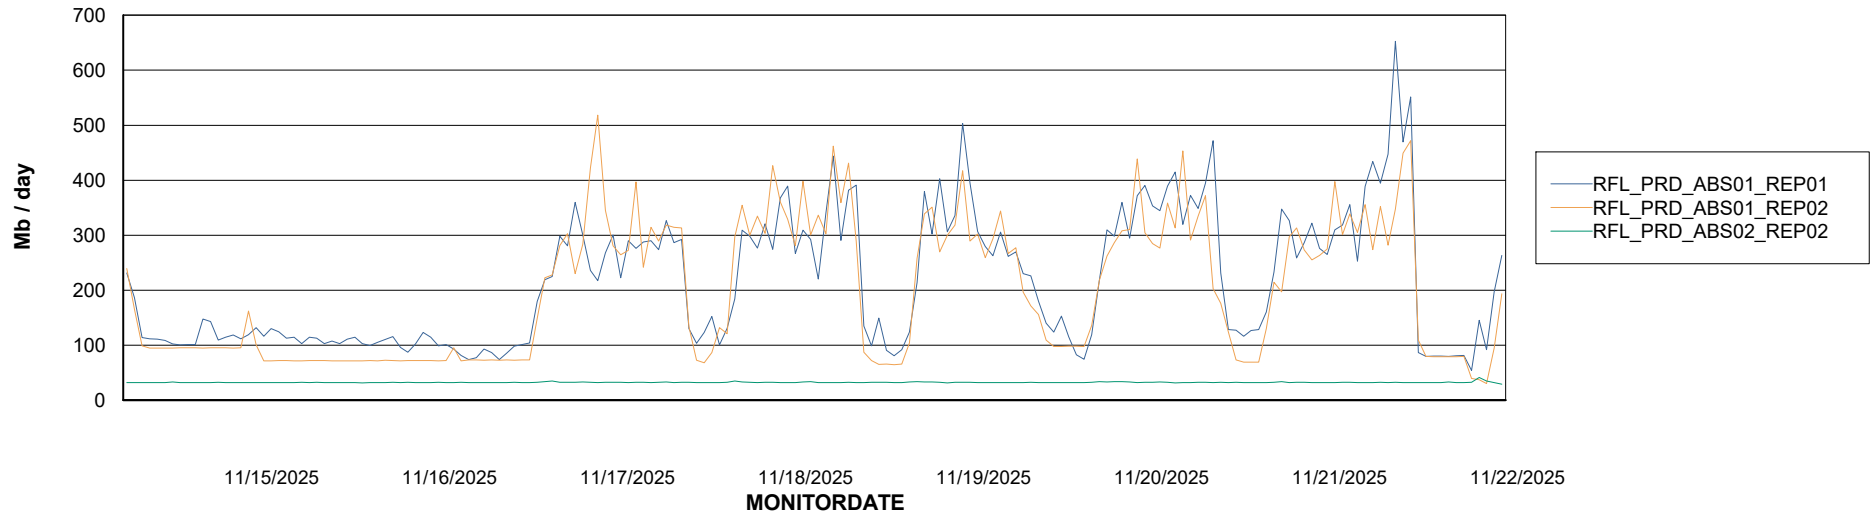

Avg memory used per ABS Server Service

Avg users per day per ABS server

Weekly SLA Customer Report

Customer RFL_Production
Database ID 36

ABSSolute Application ReportServer Services

Avg memory used per ReportServer Service