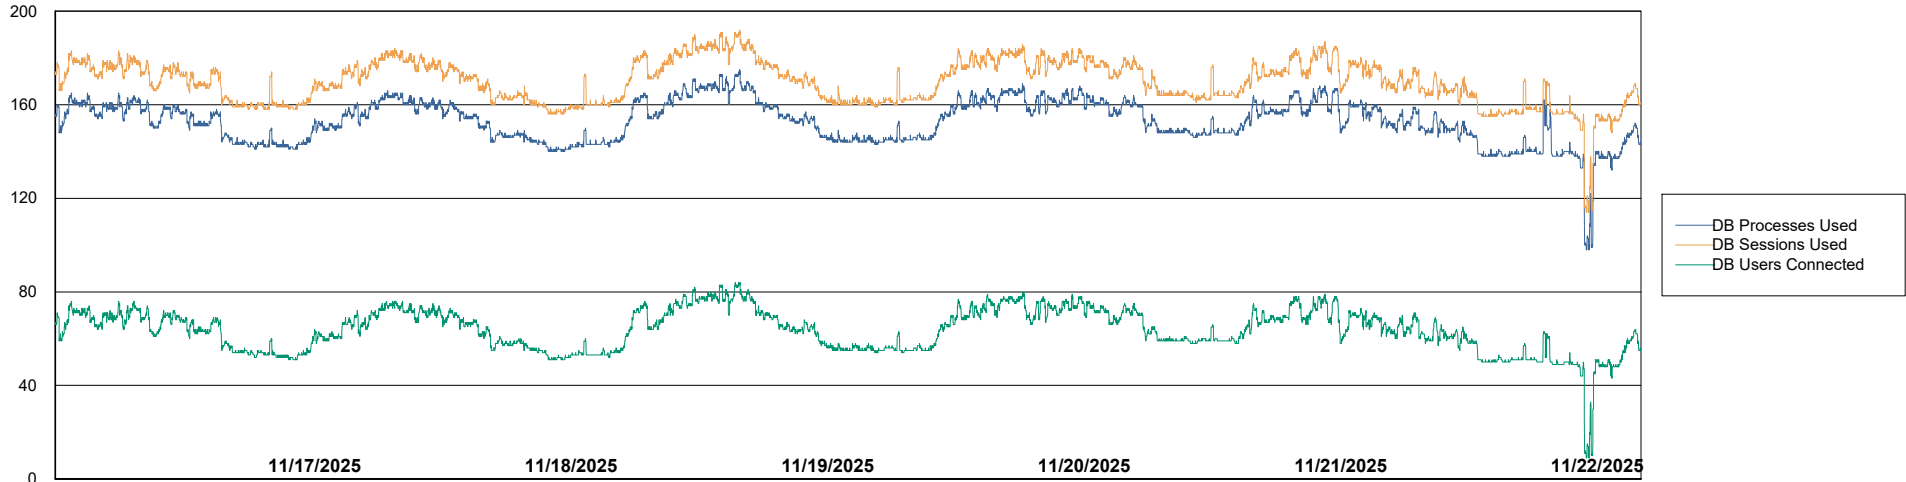

Weekly SLA Customer Report

Customer RFL_Production
Database ID 36

Harddisk Usage RFL_PRD_ABSWEB

	Free disk space on C: (%)	Total disk space on C: (Gb)	Used disk space on C: (Gb)
11/22/2025	73	126	35
11/21/2025	73	126	35
11/20/2025	73	126	35
11/19/2025	73	126	35
11/18/2025	73	126	35
11/17/2025	73	126	35
11/16/2025	73	126	35

Weekly SLA Customer Report

Customer RFL_Production
Database ID 36

Database Performance RFL_PRD_ABS01_DB

Weekly SLA Customer Report

Customer RFL_Production
Database ID 36

Database Performance RFL_PRD_ABS02_STB_DB