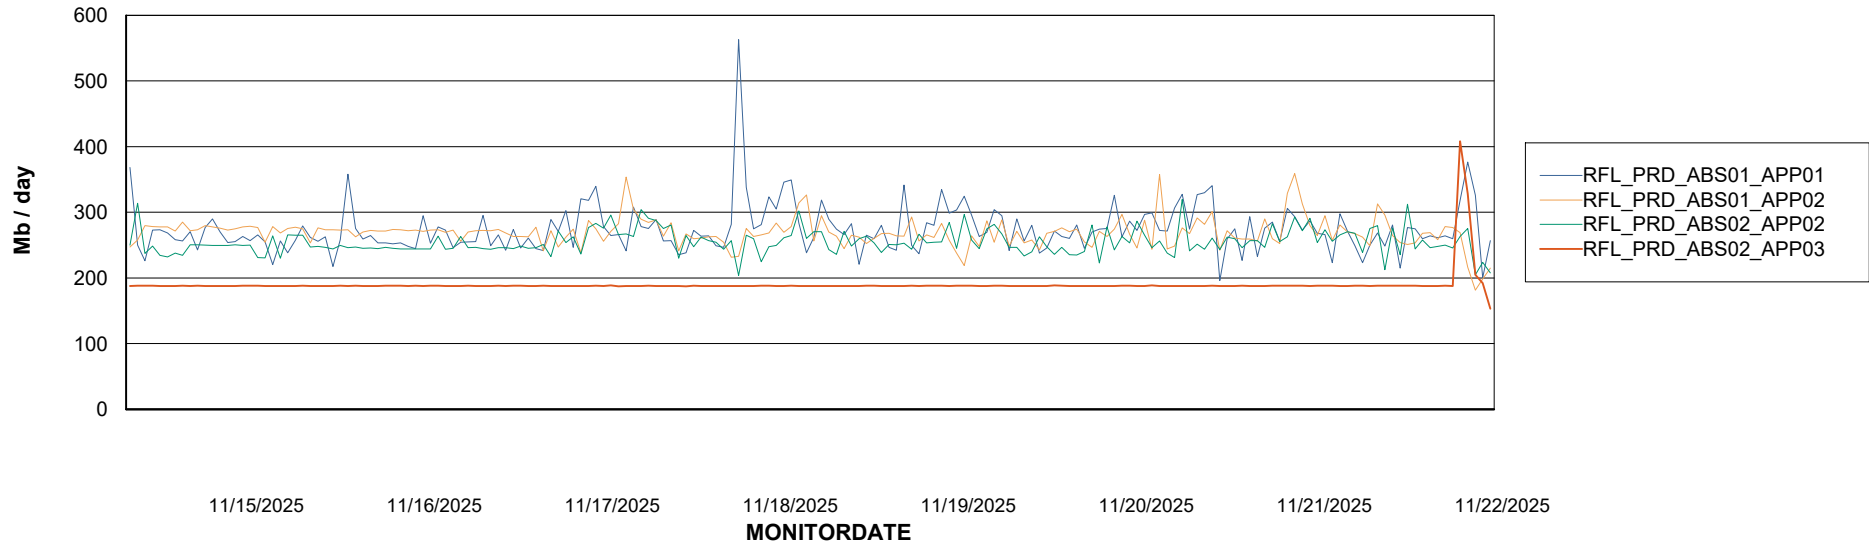

ABSolute Application Server Services

Avg memory used per ABS Server Service