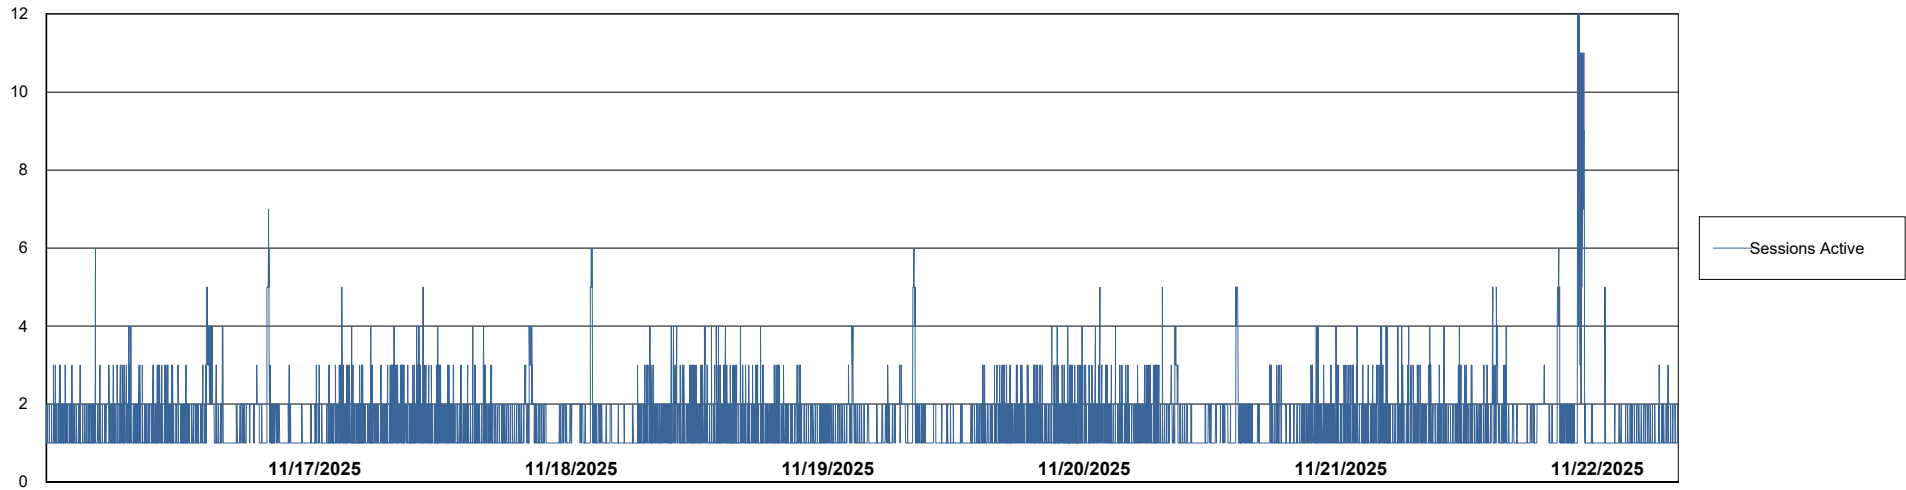

Database Performance RFL_PRD_ABS01_DB