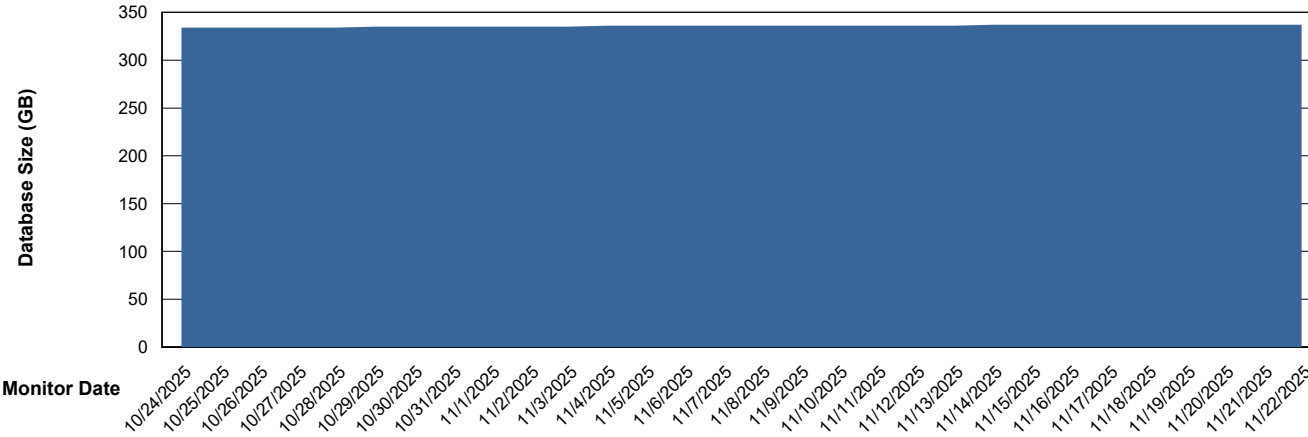

DB Processes Max 1,000

Weekly SLA Customer Report

Customer RFL_Production
 Database ID 36

DATABASE SIZE RFL_PRD_ABS01_DB

Database growth over last month

Database Tablespace RFL_PRD_ABS01_DB

Date	Tablespace Name	Filesize (Gb)	Usedsize (Gb)	Percentage free
11/22/2025	ABSDATA	121	93	23
	INDX	279	227	19
11/21/2025	ABSDATA	121	93	23
	INDX	279	227	19
11/20/2025	ABSDATA	121	93	23
	INDX	279	227	19
11/19/2025	ABSDATA	121	93	23
	INDX	279	227	19
11/18/2025	ABSDATA	121	93	23
	INDX	279	227	19
11/17/2025	ABSDATA	121	93	24
	INDX	279	227	19
11/16/2025	ABSDATA	121	93	24
	INDX	279	227	19

Weekly SLA Customer Report

Customer RFL_Production
Database ID 36

Standby Database Health RFL_Production

Recovery lag for last 7 days

Weekly SLA Customer Report

Customer RFL_Production
Database ID 36

ABSolute Application Server Services