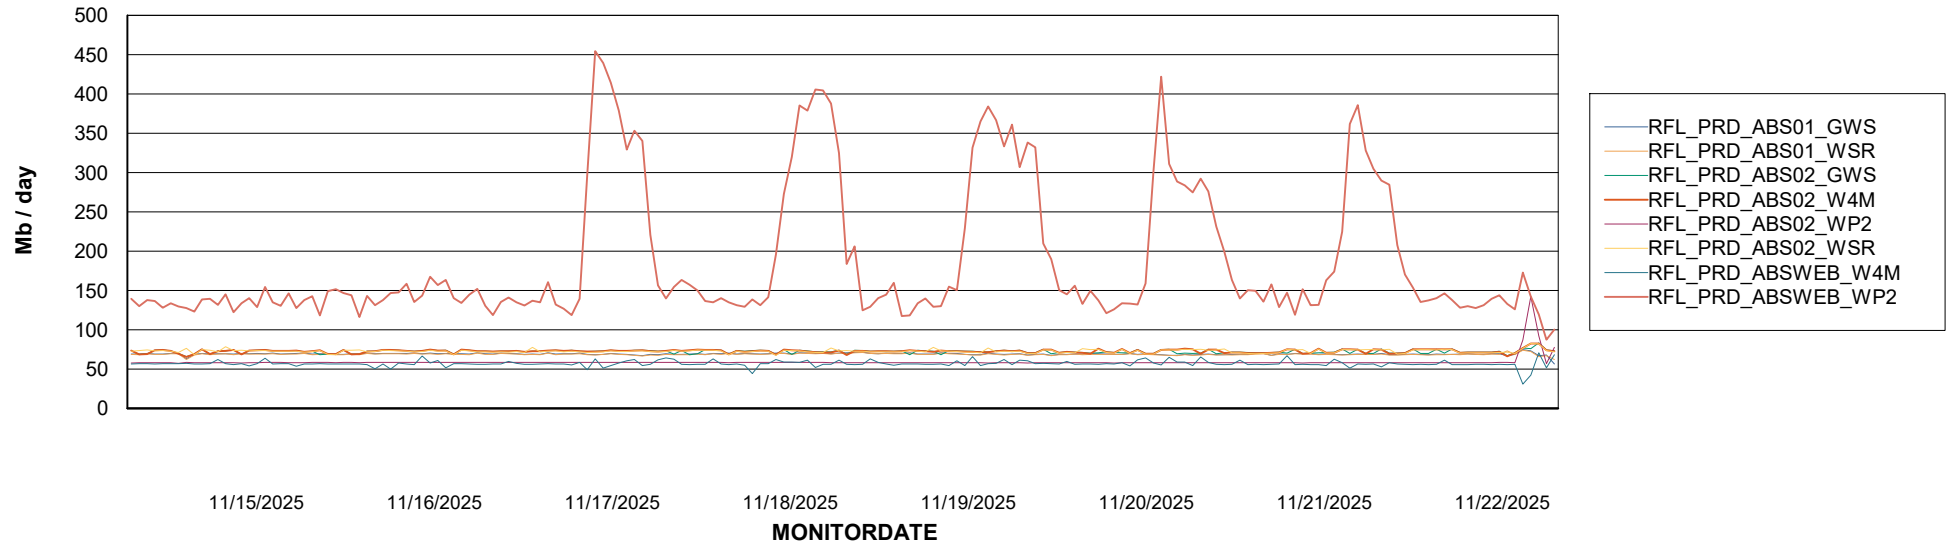

ABSSolute Web Component Services

Avg memory used per ABS Web component