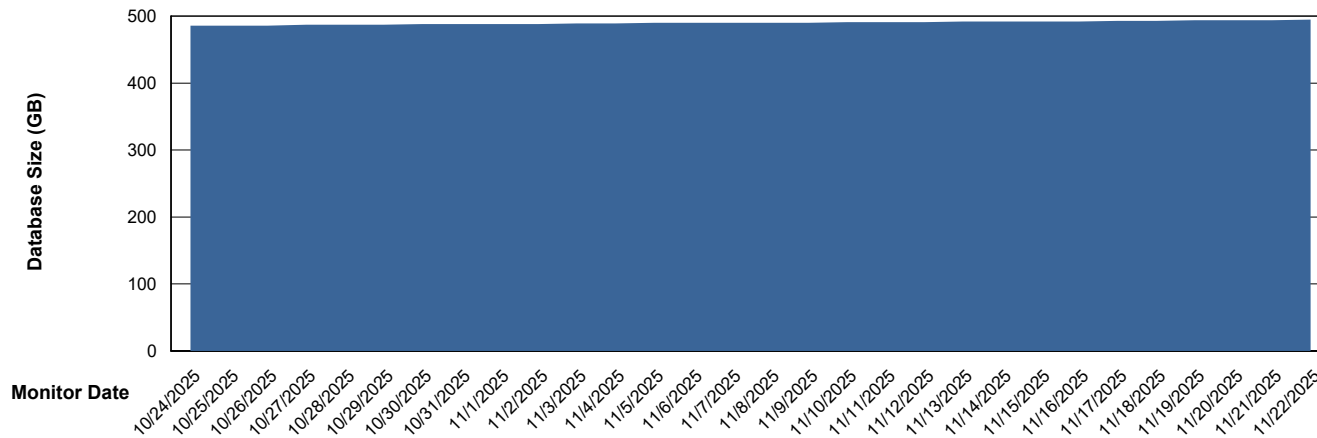

Weekly SLA Customer Report

Customer NOA_Production (24/7)
Database ID 116

Database Performance NOA_PRD_NovoABS03_HSBABS1

DB Processes Max 300

Weekly SLA Customer Report

Customer NOA_Production (24/7)
Database ID 116

DATABASE SIZE NOA_PRD_NHSBI_ABS1

Database growth over last month

DATABASE SIZE NOA_PRD_NovoABS01_ABS1

Database growth over last month

Weekly SLA Customer Report

Customer NOA_Production (24/7)
 Database ID 116