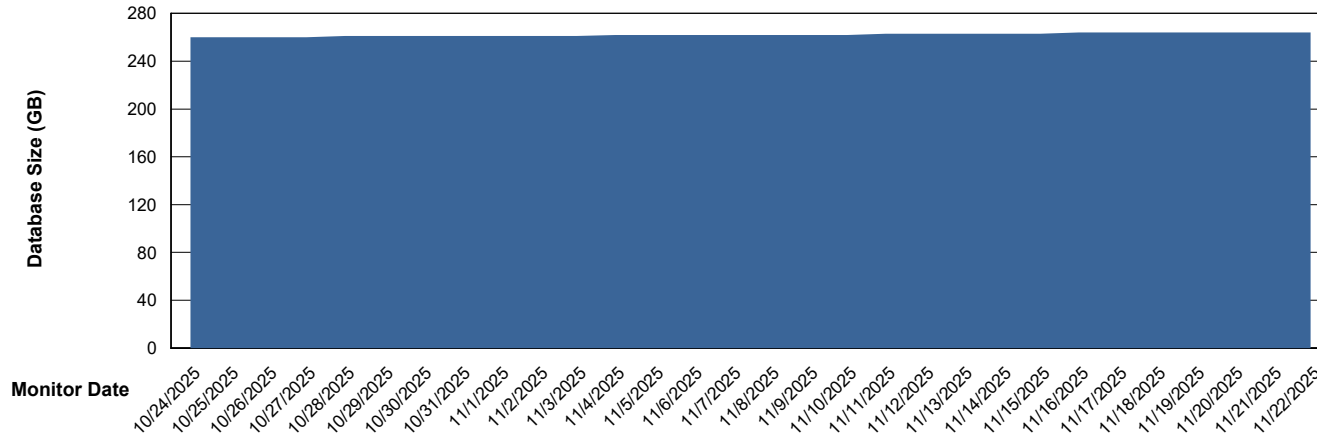

Weekly SLA Customer Report

Customer NOA_Production (24/7)
Database ID 116

Database Performance NOA_PRD_NovoABS03_HSBABS1

DB Processes Max 300

Weekly SLA Customer Report

Customer NOA_Production (24/7)
Database ID 116

DATABASE SIZE NOA_PRD_NHSBI_ABS1

Database growth over last month

DATABASE SIZE NOA_PRD_NovoABS01_ABS1

Database growth over last month

Weekly SLA Customer Report

Customer NOA_Production (24/7)
 Database ID 116