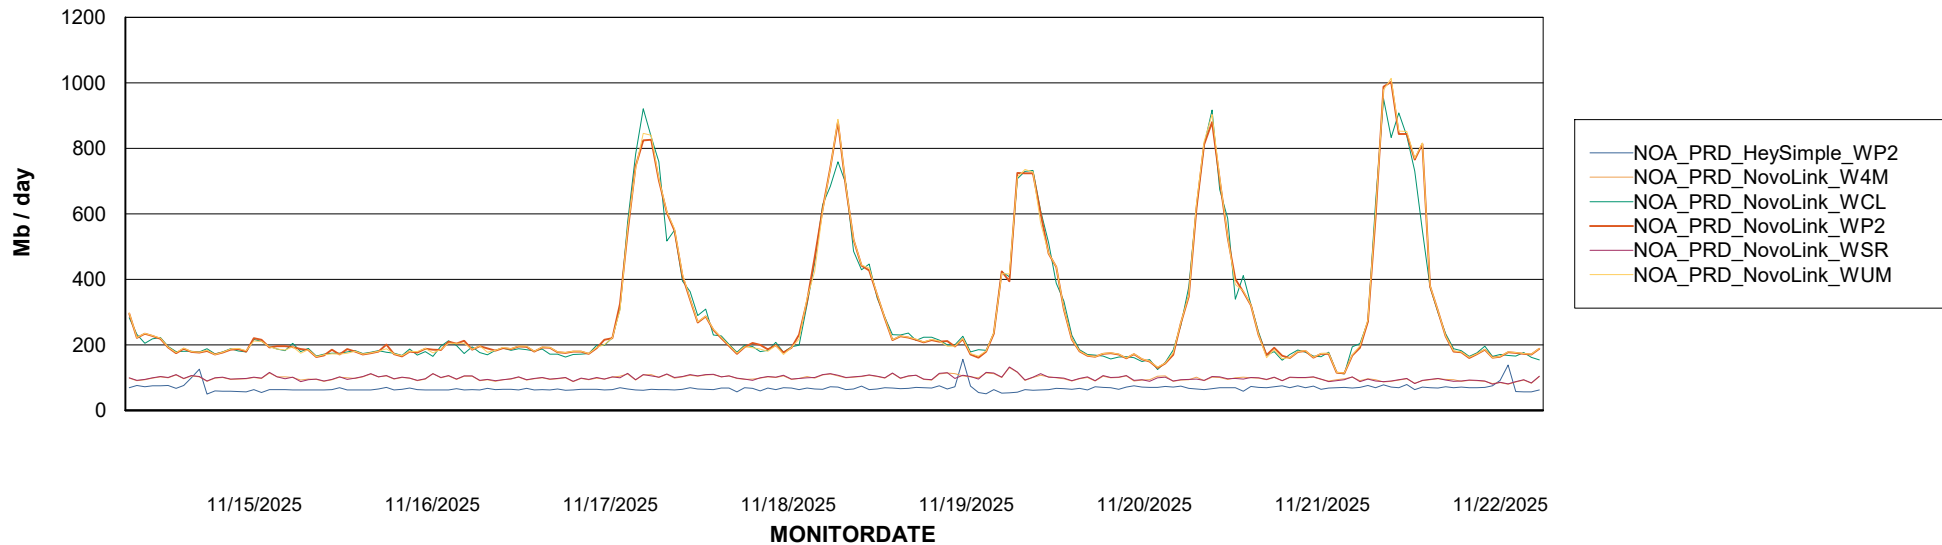

ABSSolute Web Component Services

Avg memory used per ABS Web component