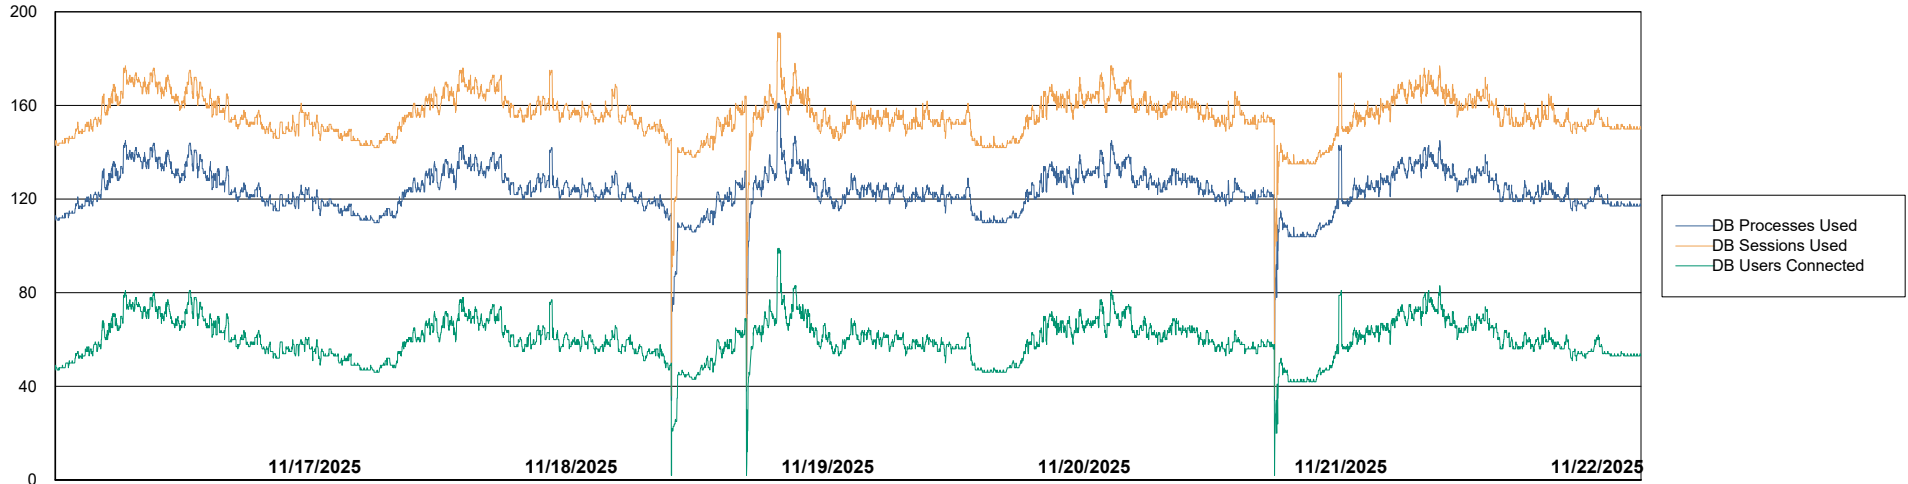

Weekly SLA Customer Report

Customer NOA_Production (24/7)
Database ID 116

Database Performance NOA_PRD_NHSBI_ABS1

Weekly SLA Customer Report

Customer NOA_Production (24/7)
Database ID 116

Database Performance NOA_PRD_NovoABS01_ABS1