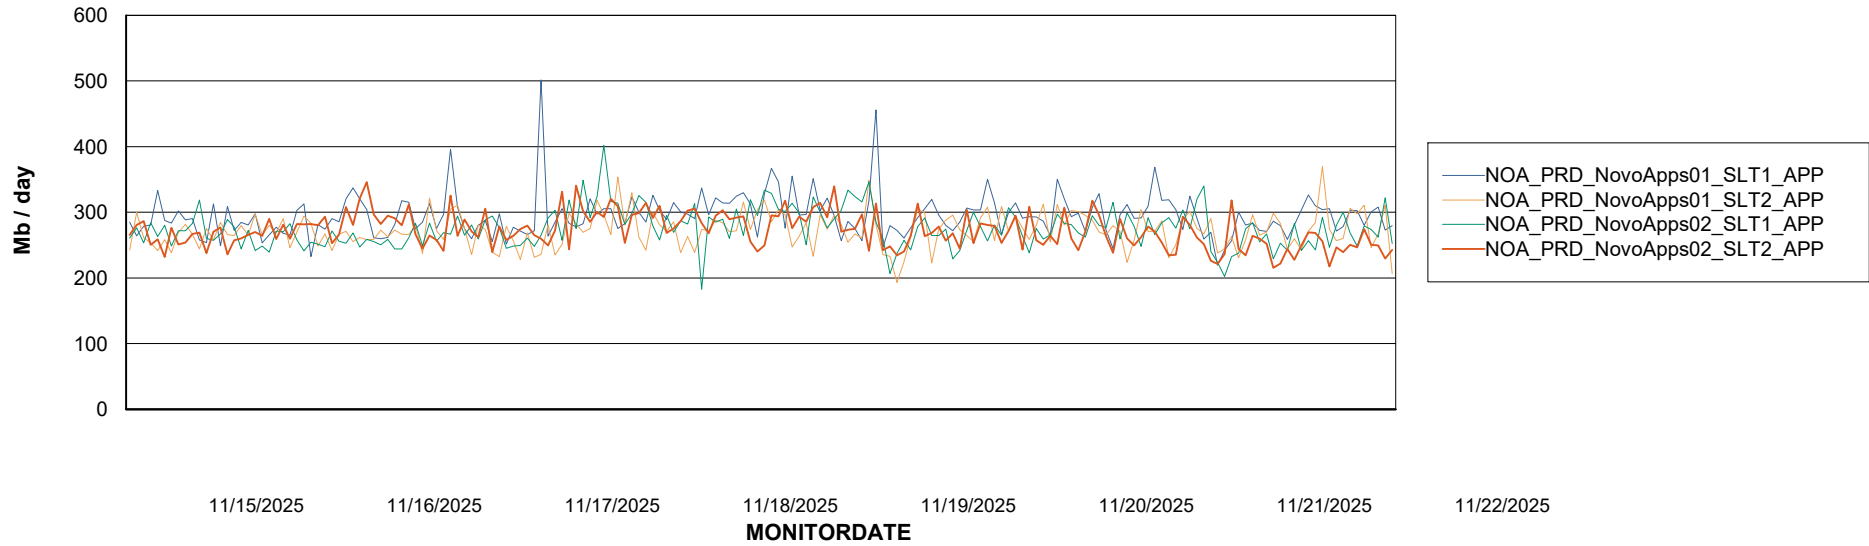

ABSolute Application Server Services

Avg memory used per ABS Server Service