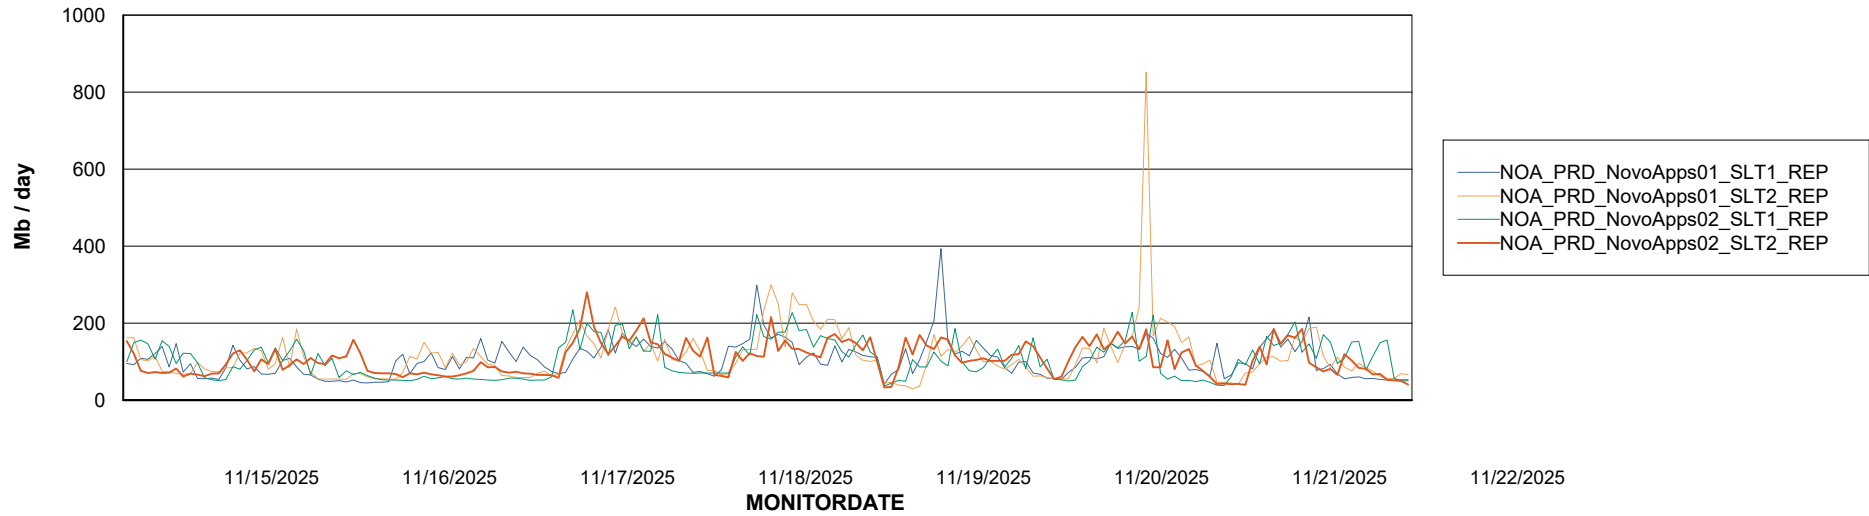

Avg memory used per ABS Server Service

Avg users per day per ABS server

Weekly SLA Customer Report

Customer NOA_Production (24/7)
Database ID 116

ABSSolute Application ReportServer Services

Avg memory used per ReportServer Service