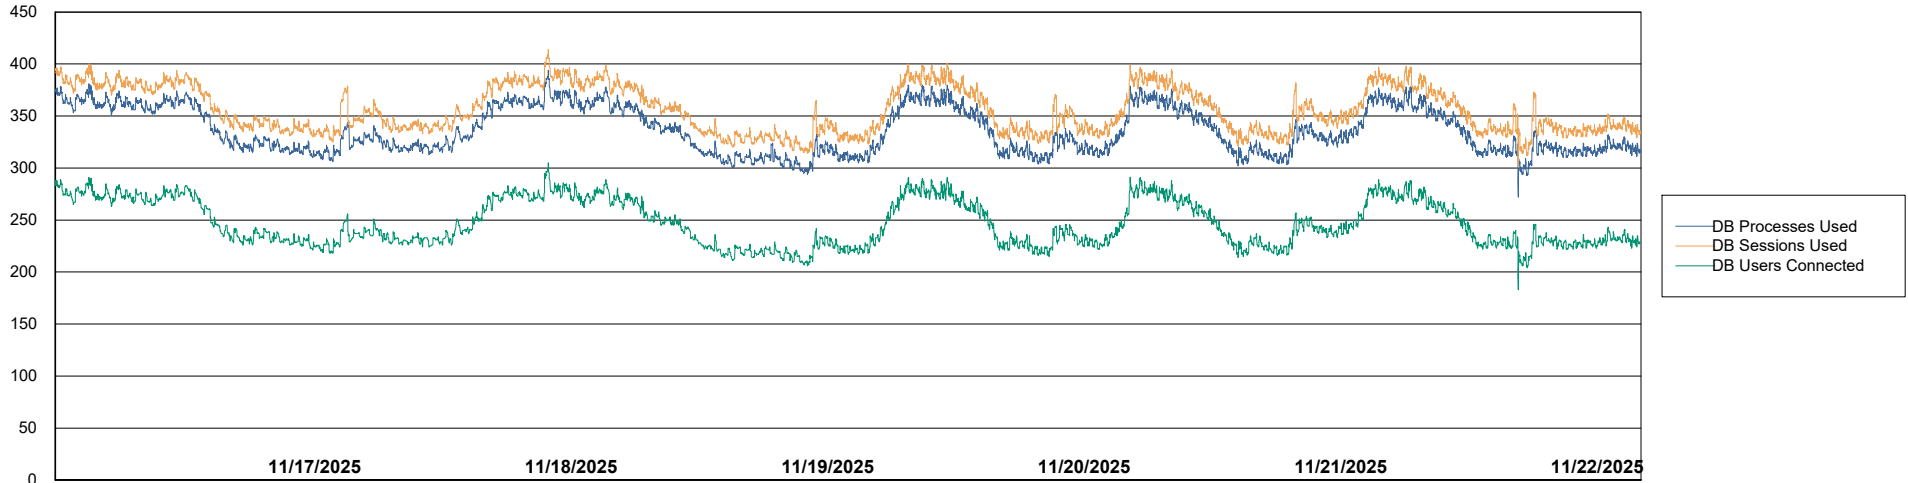

Database Performance LTS_PRD_CLSABSD01_ABS1