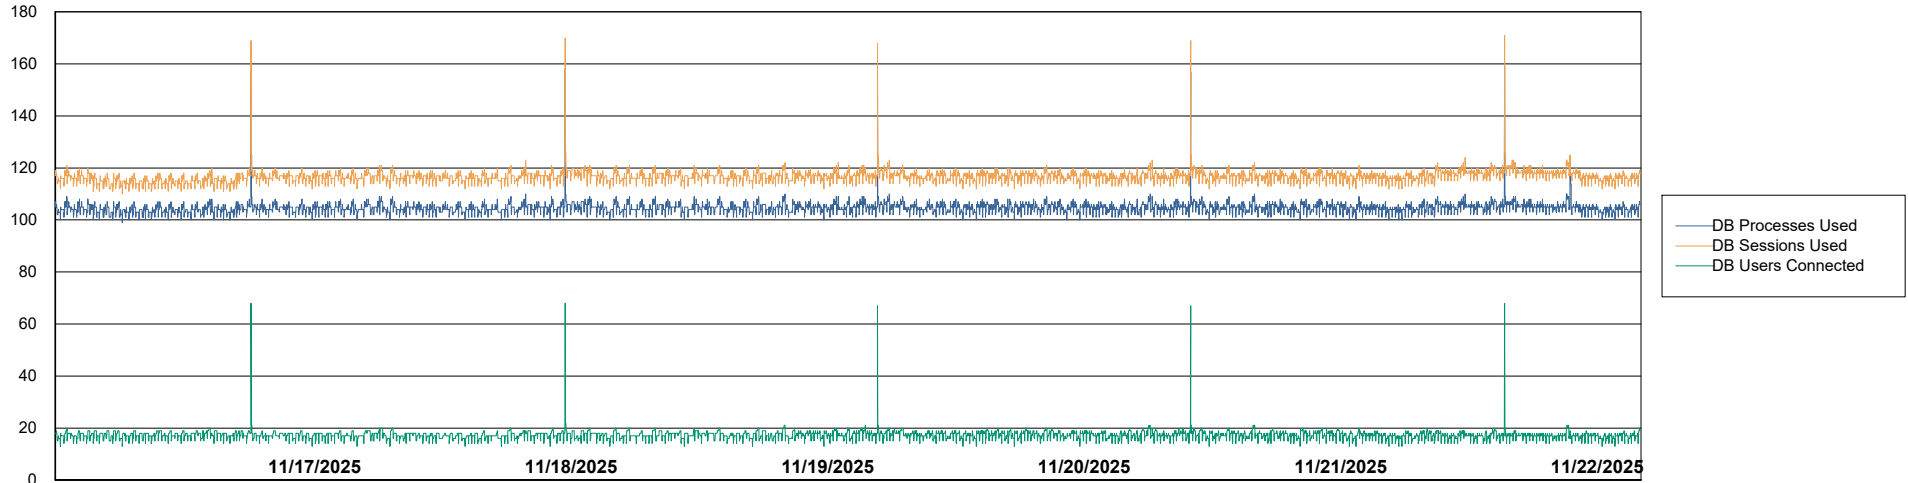

Weekly SLA Customer Report

Customer LTS(CleanLease)_Production
Database ID 126

Database Performance LTS_PRD_CLSABSBI01_ABS1

Weekly SLA Customer Report

Customer LTS(CleanLease)_Production
Database ID 126

Database Performance LTS_PRD_CLSABSBI01NEW_ABS1