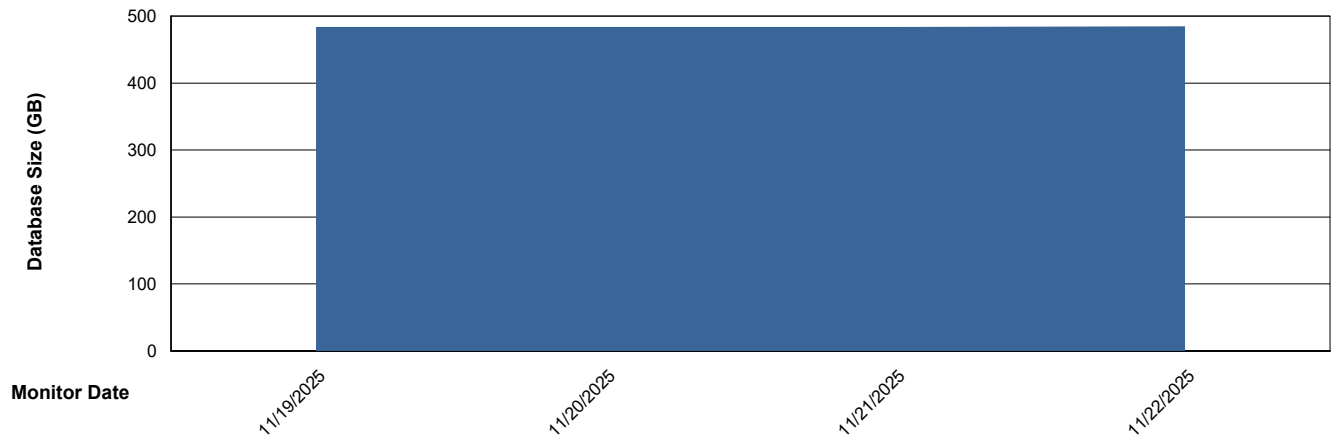

DATABASE SIZE LTS_PRD_CLSABSDB01NEW_ABS1

Database growth over last month