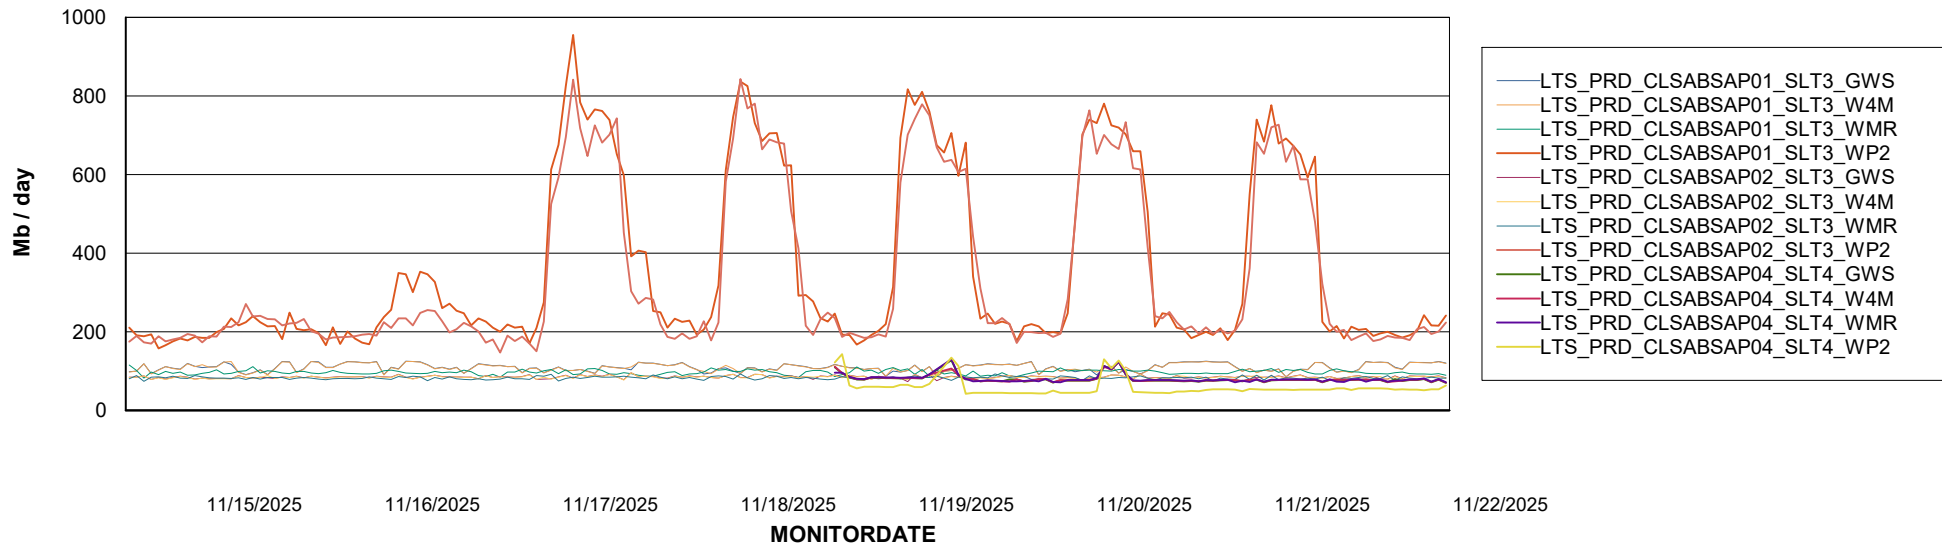

ABSSolute Web Component Services

Avg memory used per ABS Web component