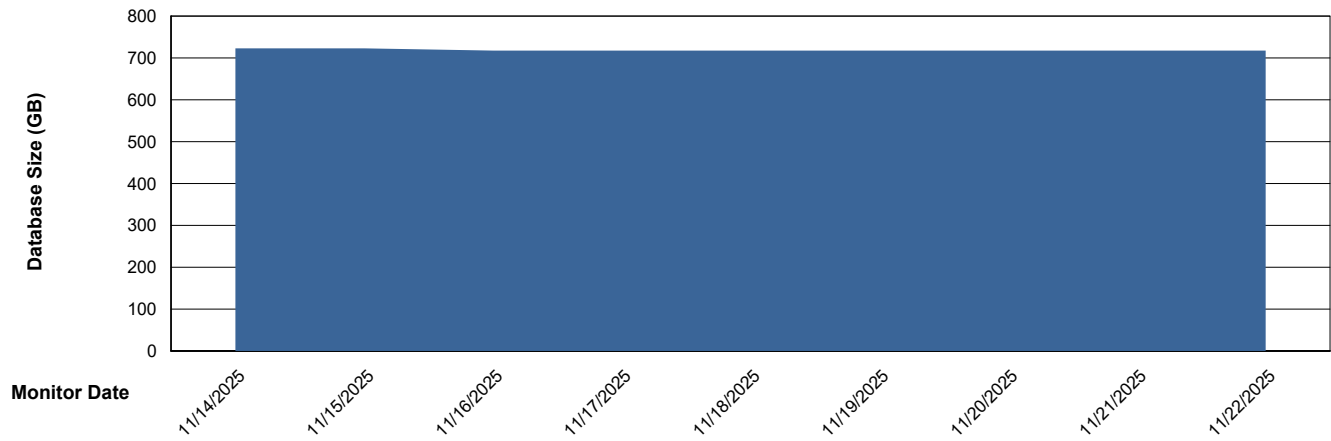

DATABASE SIZE LTS_PRD_CLSABSBI01NEW_ABS1

Database growth over last month