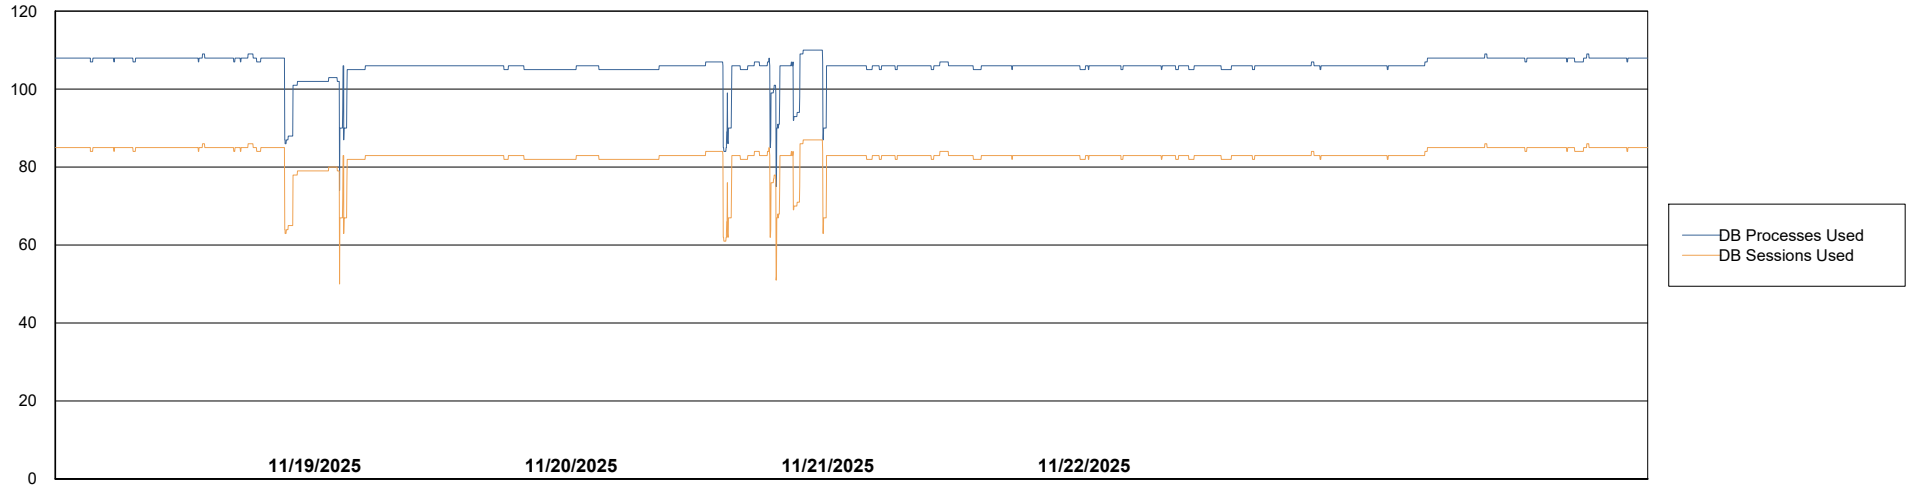

Database Performance LTS_PRD_CLSABSDB02NEW_HSBABS1

DB Processes Max 1,000
DB Processes Max 0