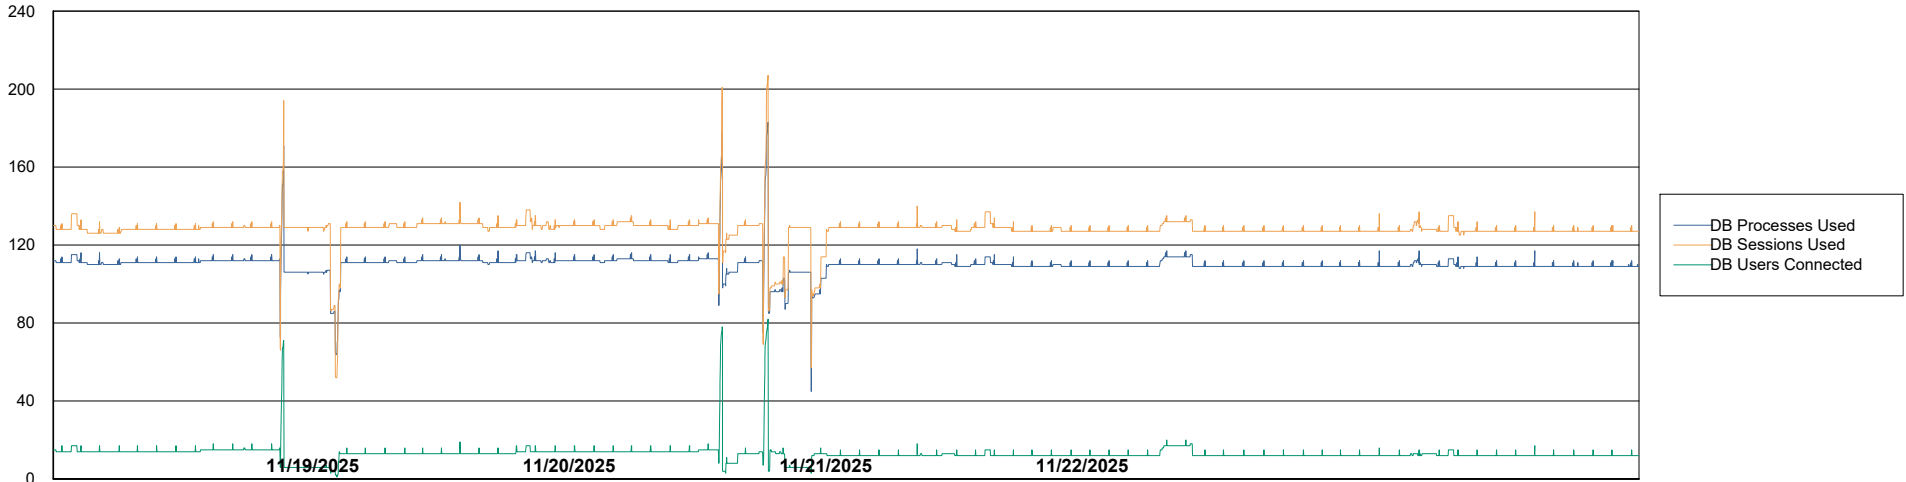

Weekly SLA Customer Report

Customer LTS(CleanLease)_Production
Database ID 126

Database Performance LTS_PRD_CLSABSD01_ABS1

Weekly SLA Customer Report

Customer LTS(CleanLease)_Production
Database ID 126

Database Performance LTS_PRD_CLSABSD01NEW_ABS1