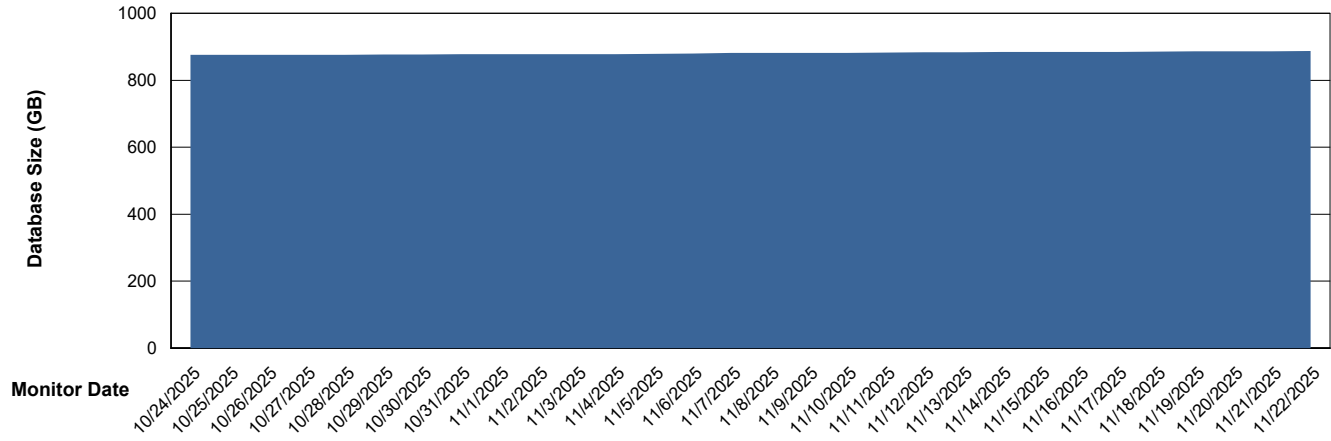

DATABASE SIZE LTS_PRD_CLSABSBI01_ABS1

Database growth over last month