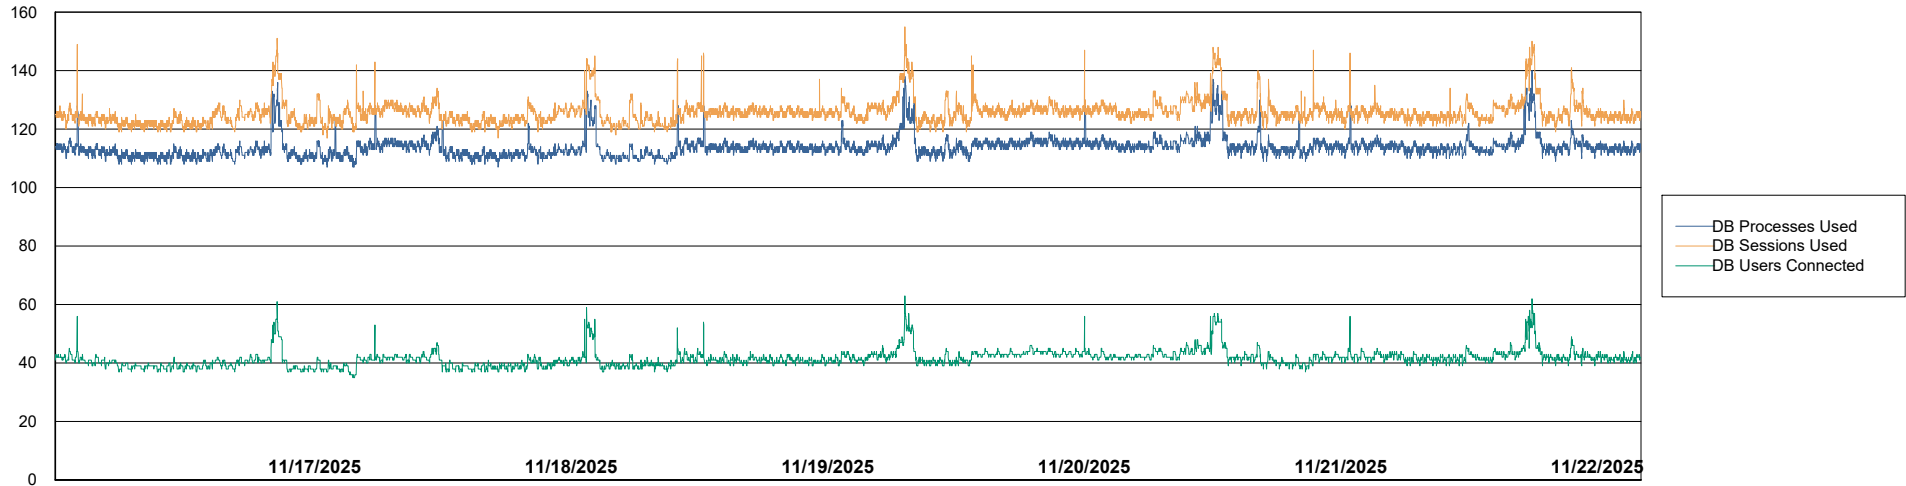

Database Performance LTS_PRD_CLSABSBI01_ABS1