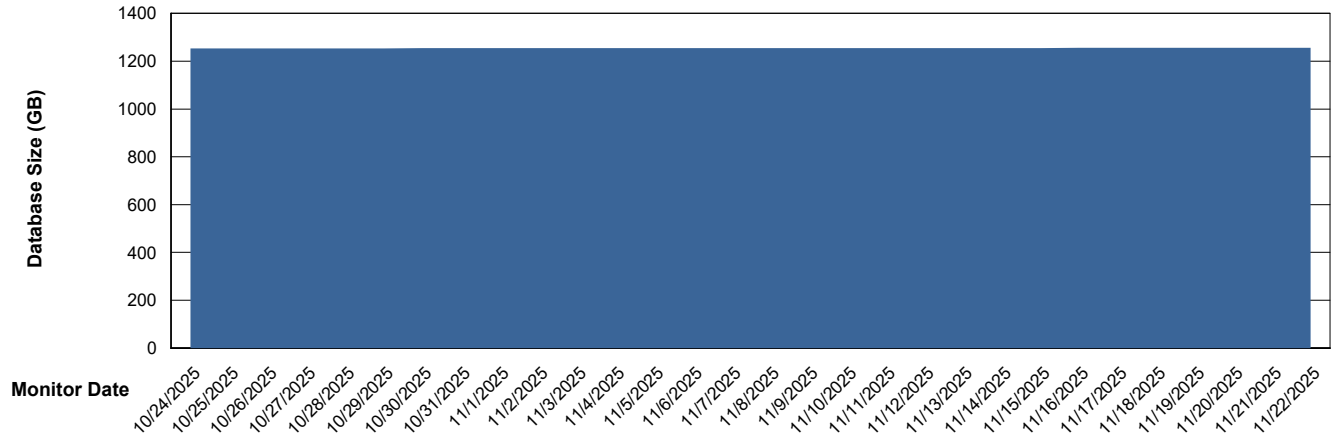

DATABASE SIZE LTS_PRD_CLSABSDB01_ABS1

Database growth over last month