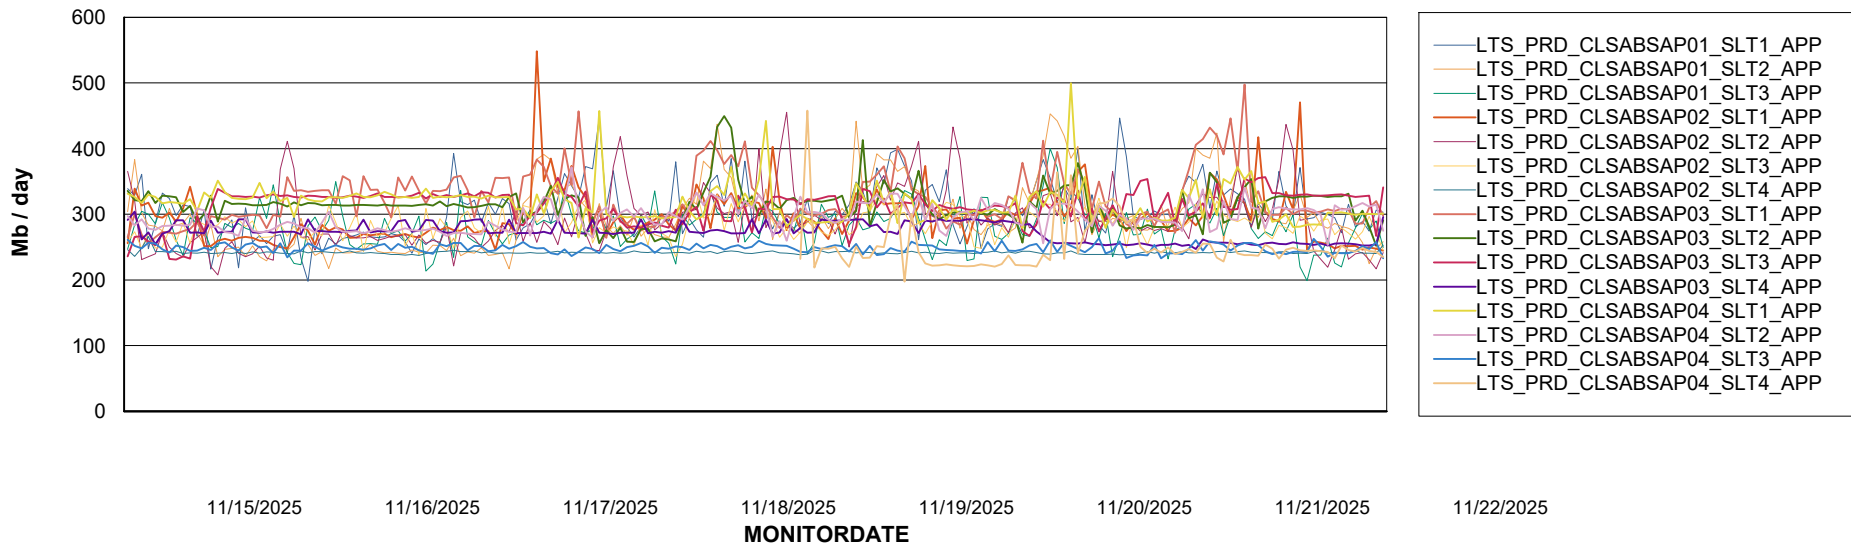

ABSSolute Application Server Services

Avg memory used per ABS Server Service