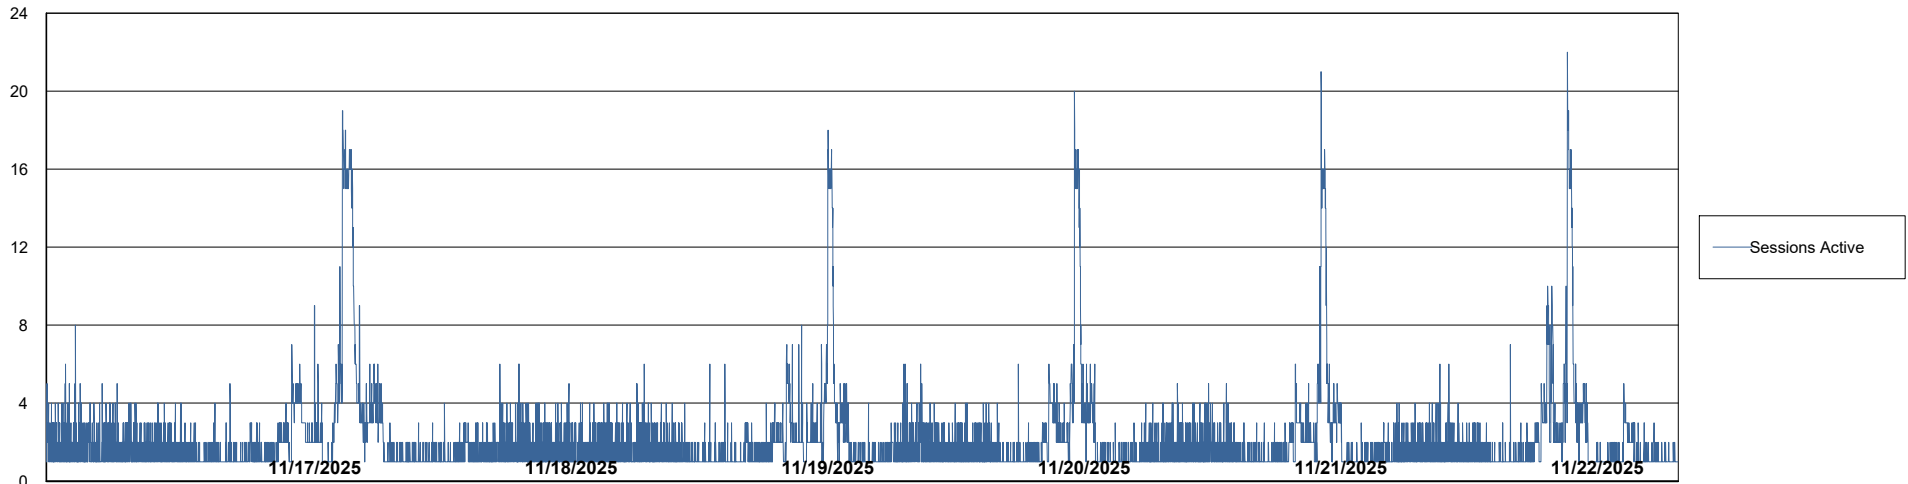

Database Performance LTS_PRD_CLSABSD01_ABS1