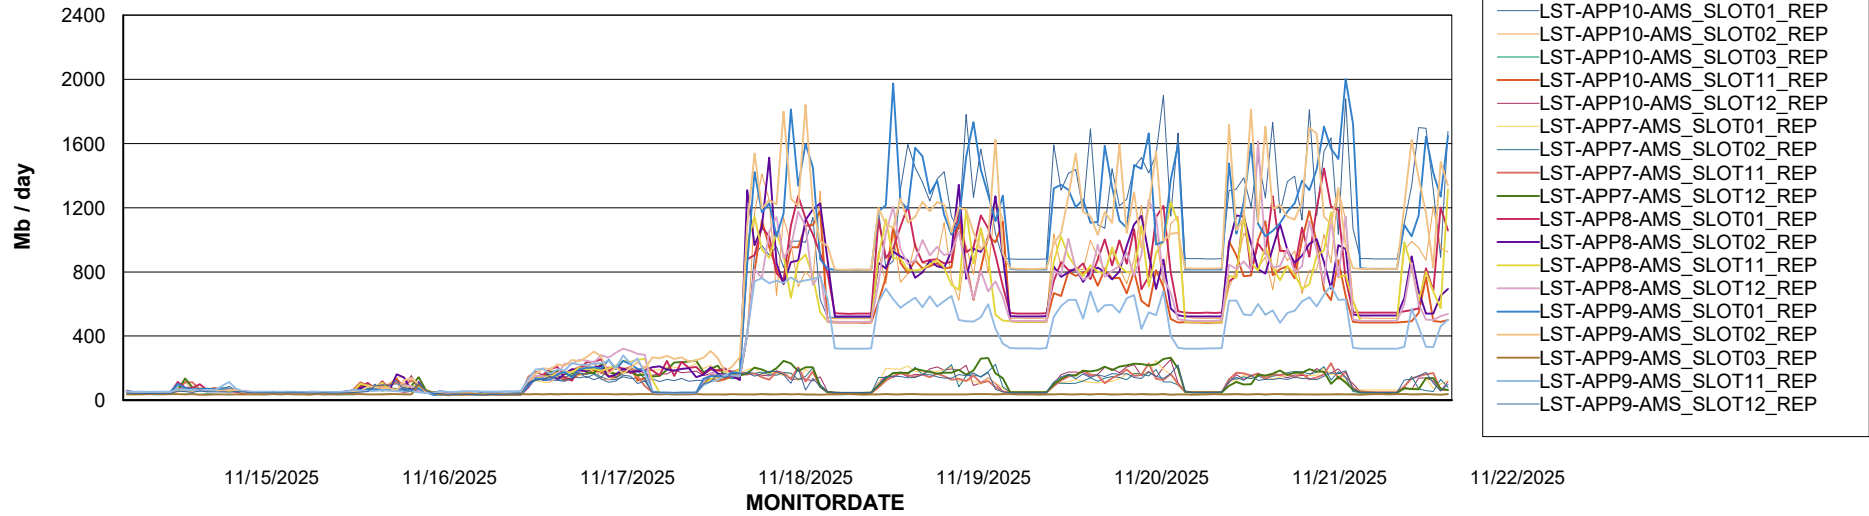

ABSSolute Application ReportServer Services

Avg memory used per ReportServer Service