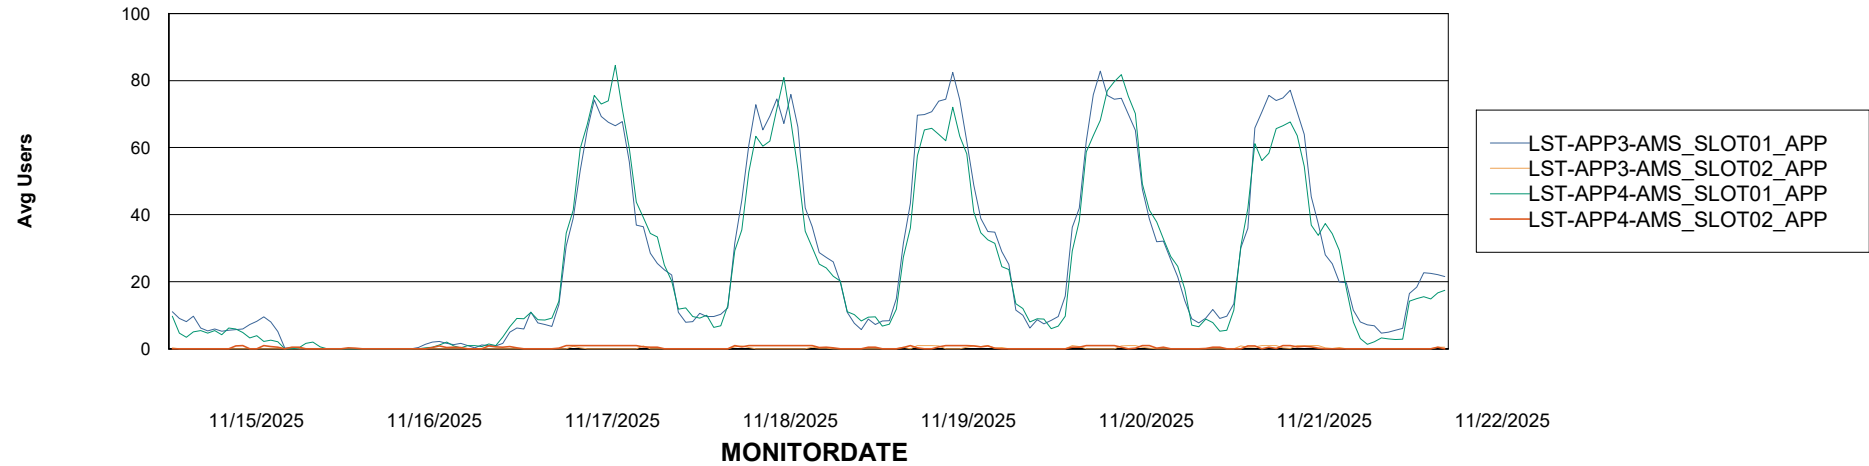

Avg users per day per ABS server