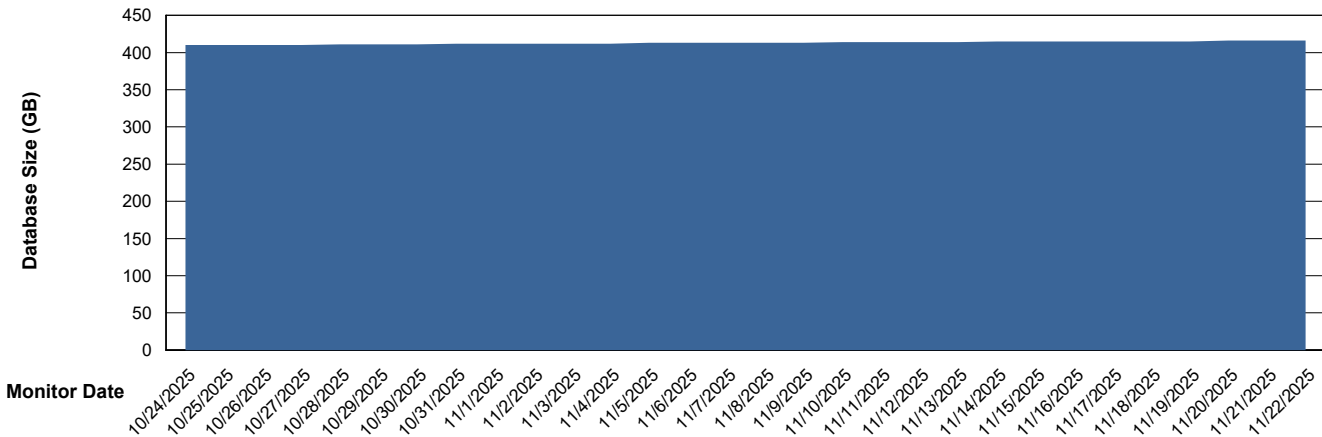

DATABASE SIZE LST-DBS3-AMS_DB_ABSME

Database growth over last month