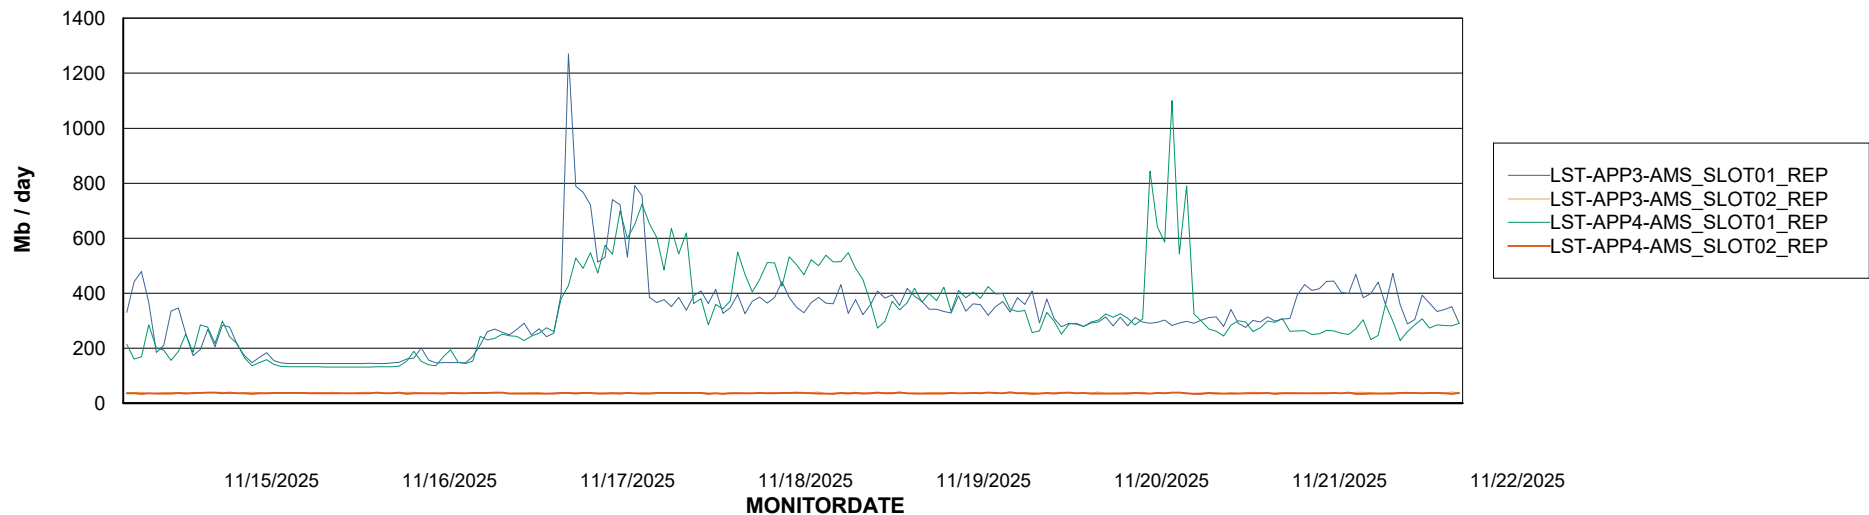

ABSSolute Application ReportServer Services

Avg memory used per ReportServer Service