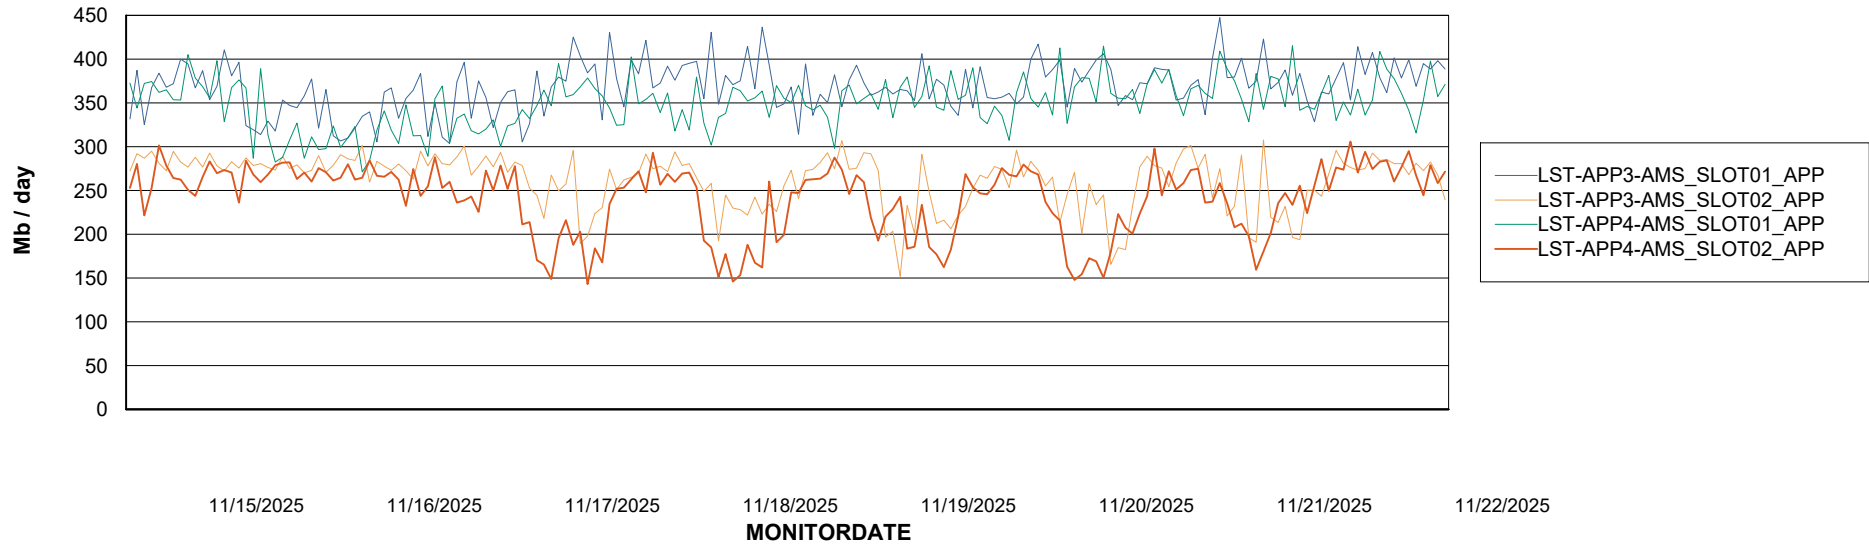

ABSSolute Application Server Services

Avg memory used per ABS Server Service