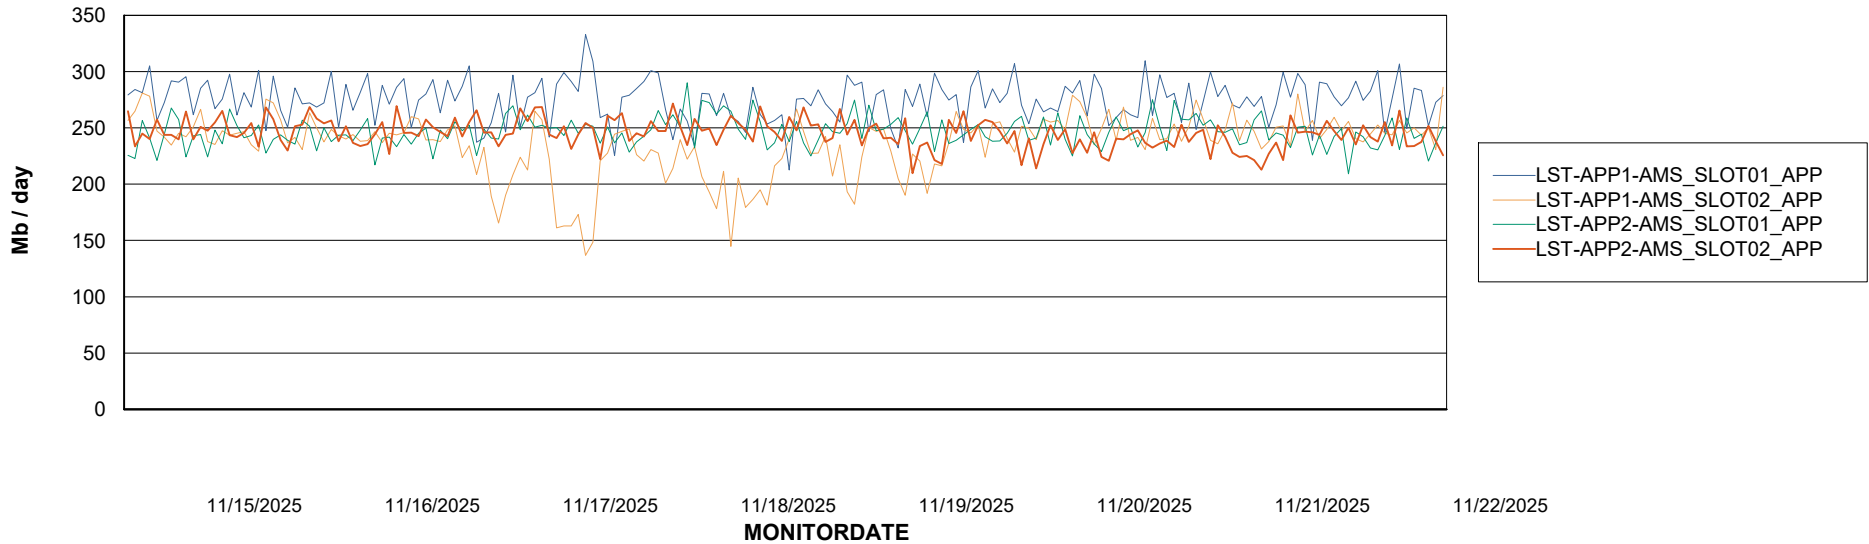

ABSSolute Application Server Services

Avg memory used per ABS Server Service