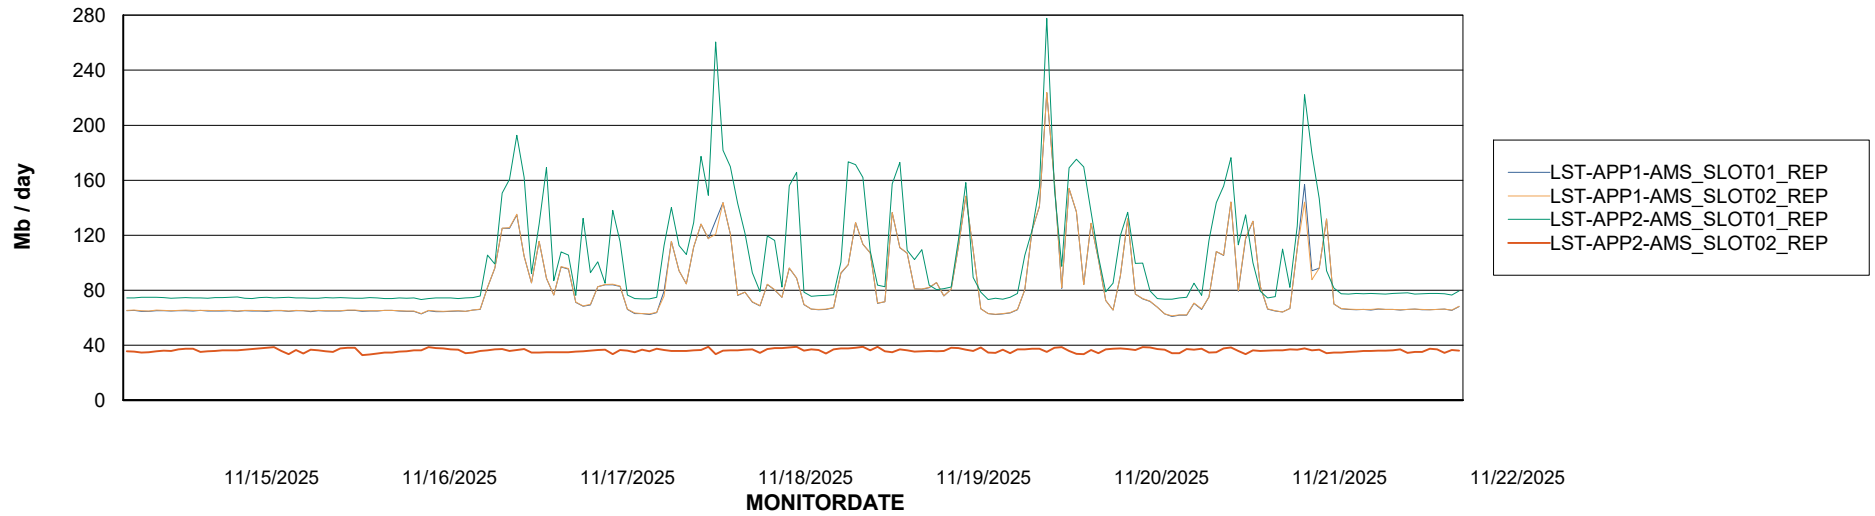

ABSSolute Application ReportServer Services

Avg memory used per ReportServer Service