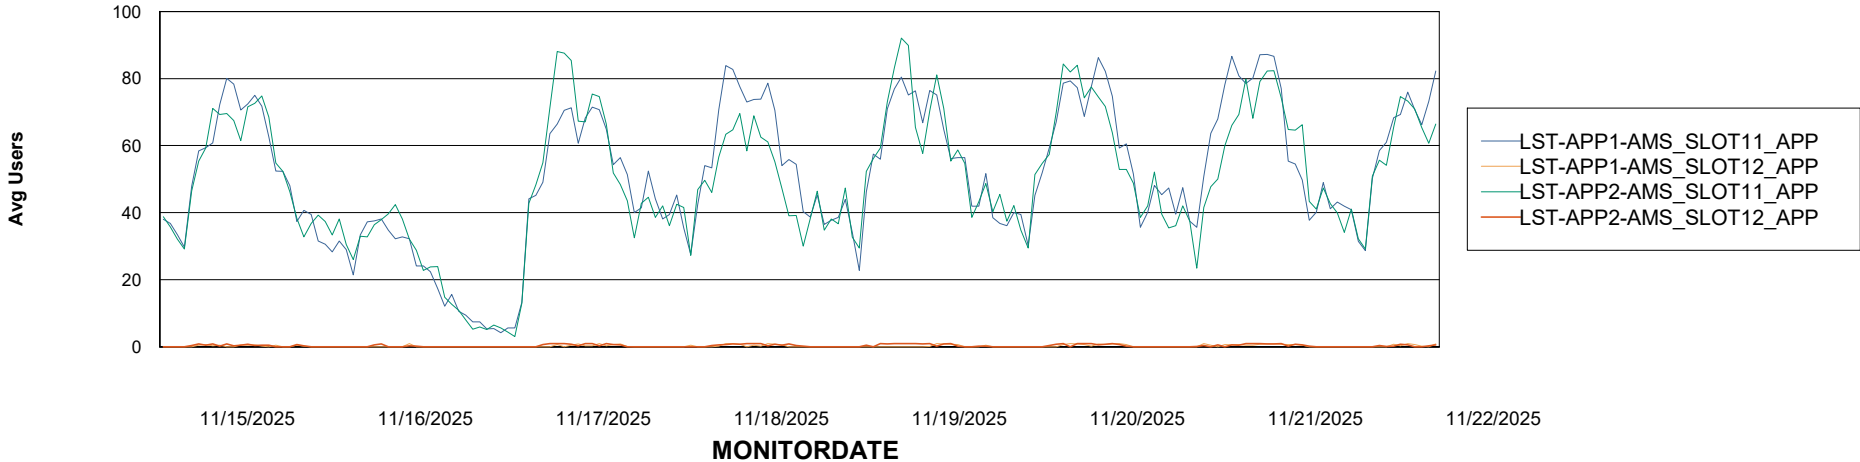

Weekly SLA Customer Report

Customer LST OCI AMS Production ABSCH2
Database ID 216

ABSSolute Application Server Services

Avg memory used per ABS Server Service

Avg users per day per ABS server

Weekly SLA Customer Report