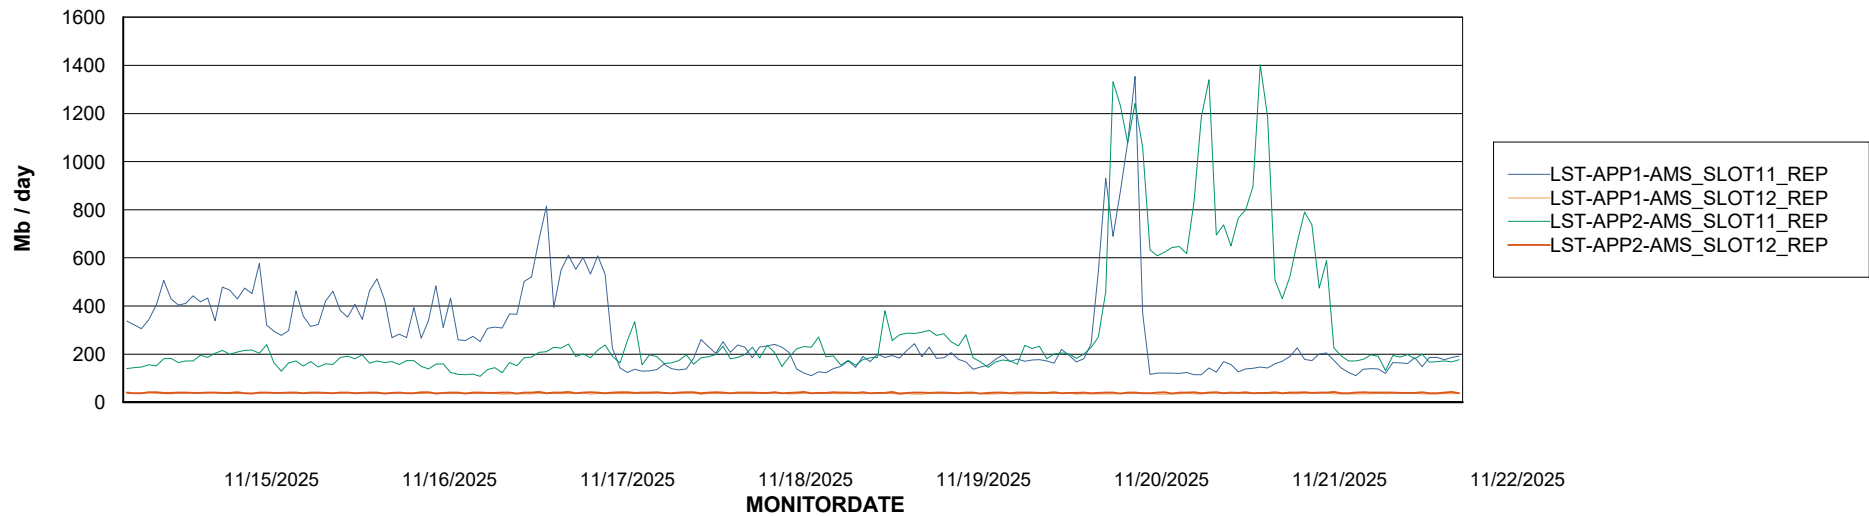

ABSSolute Application ReportServer Services

Avg memory used per ReportServer Service