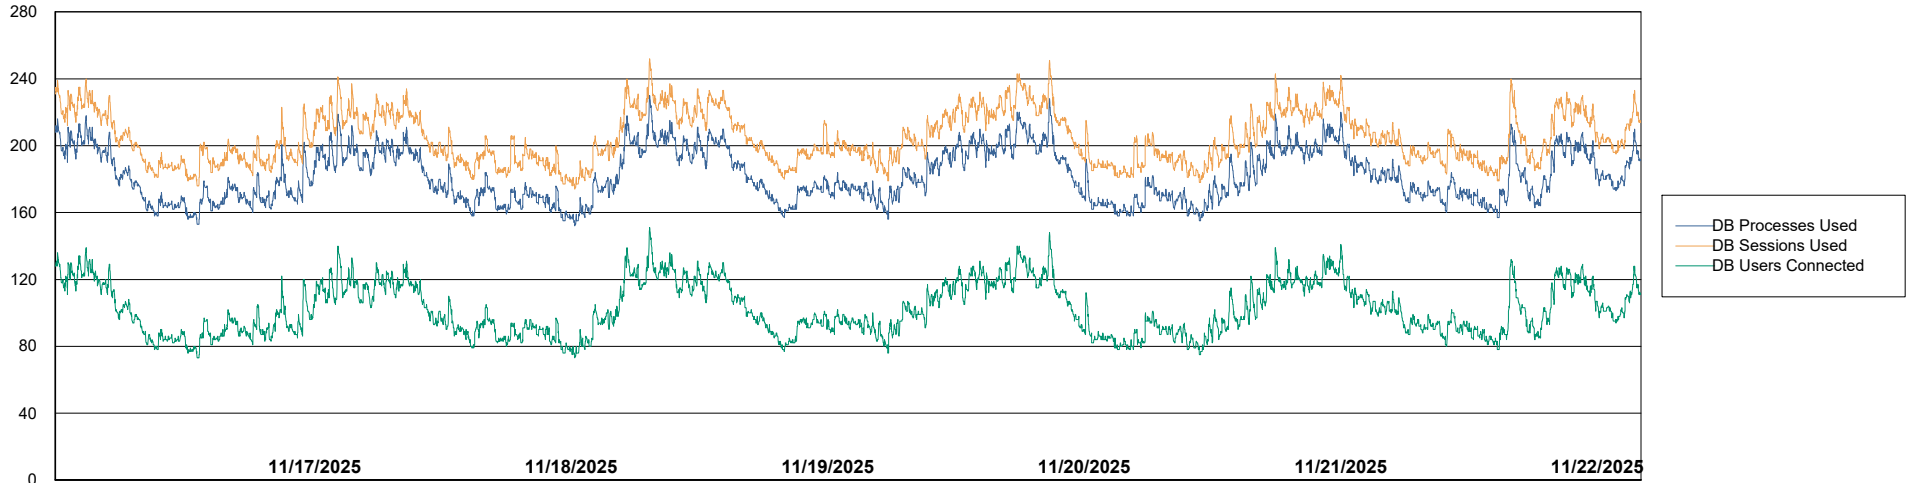

Database Performance LST-DBS2-AMS_DB_ABSCH2