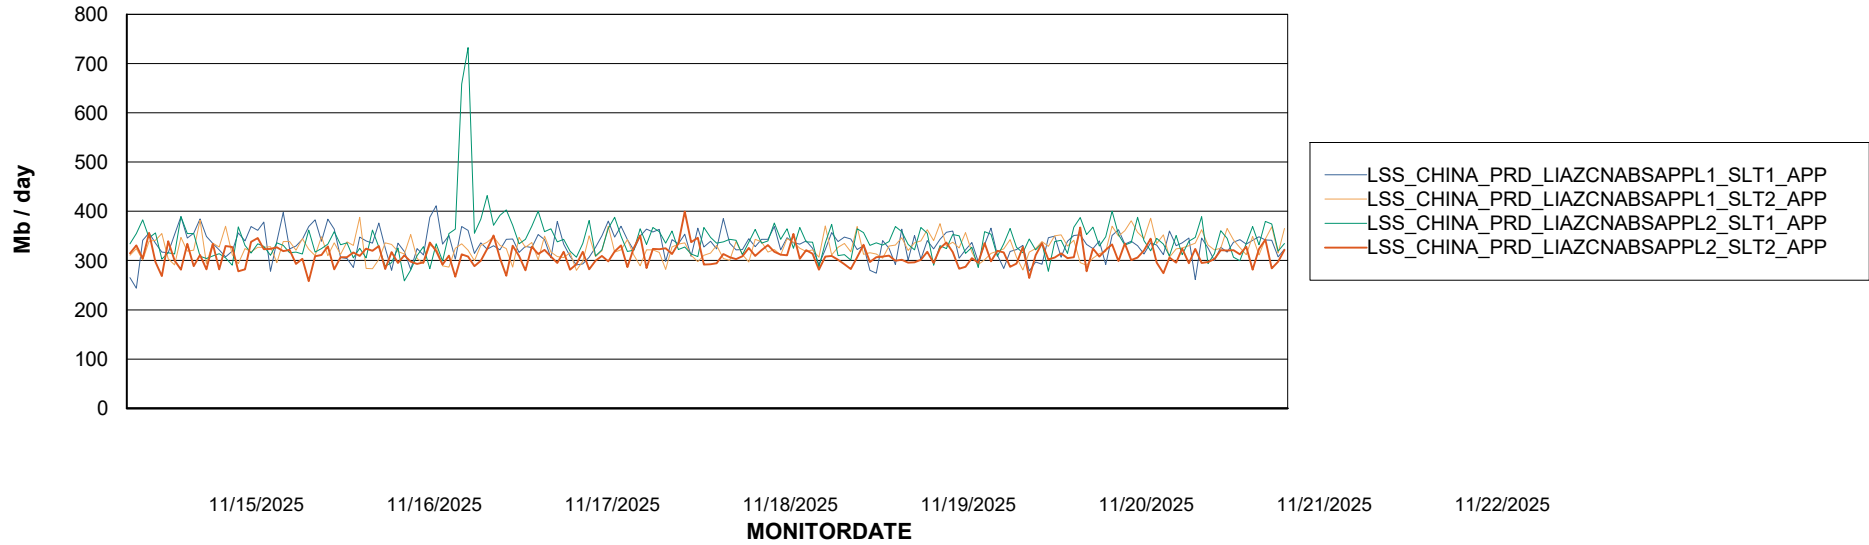

ABSSolute Application Server Services

Avg memory used per ABS Server Service