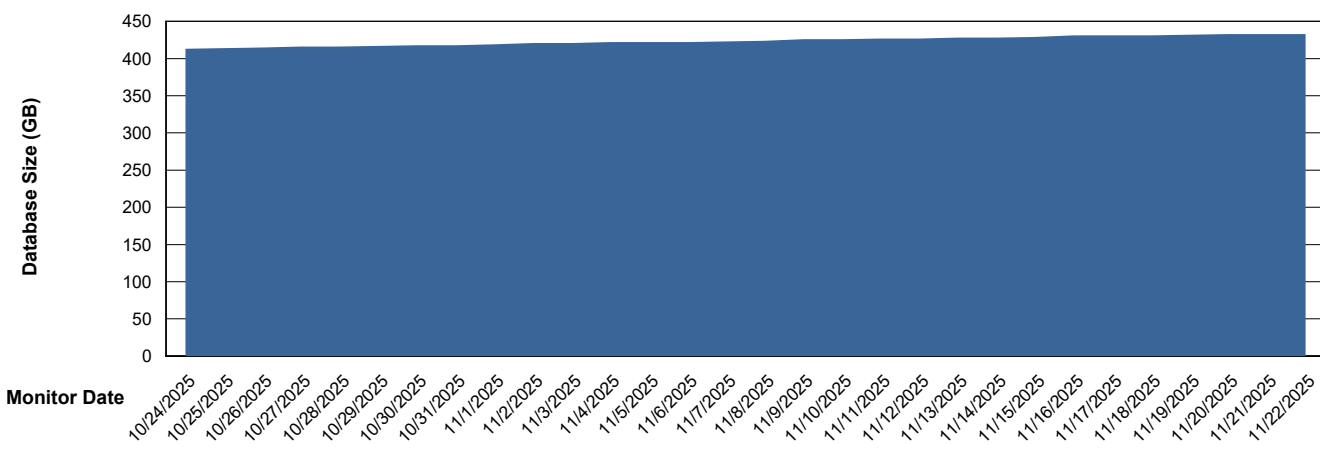

DATABASE SIZE LSS_CHINA_PRD_liazcnVMPABSDB1_ABS1

Database growth over last month