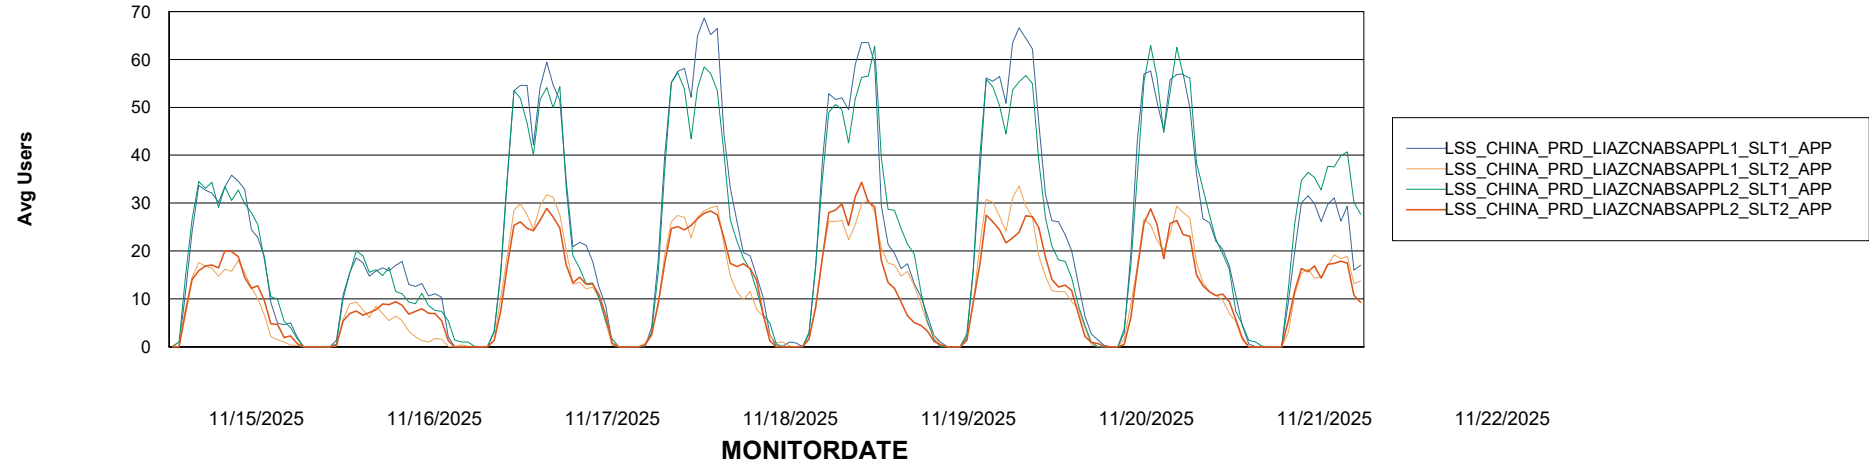

Avg users per day per ABS server