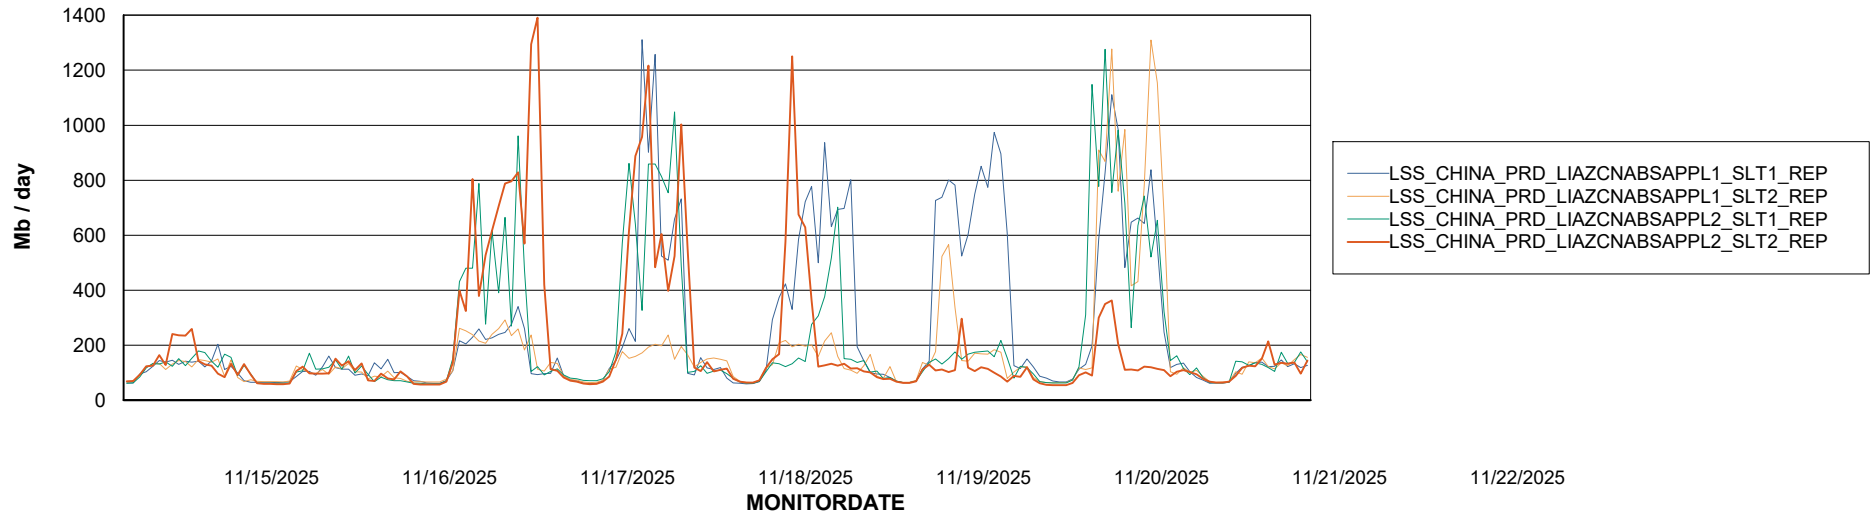

ABSSolute Application ReportServer Services

Avg memory used per ReportServer Service