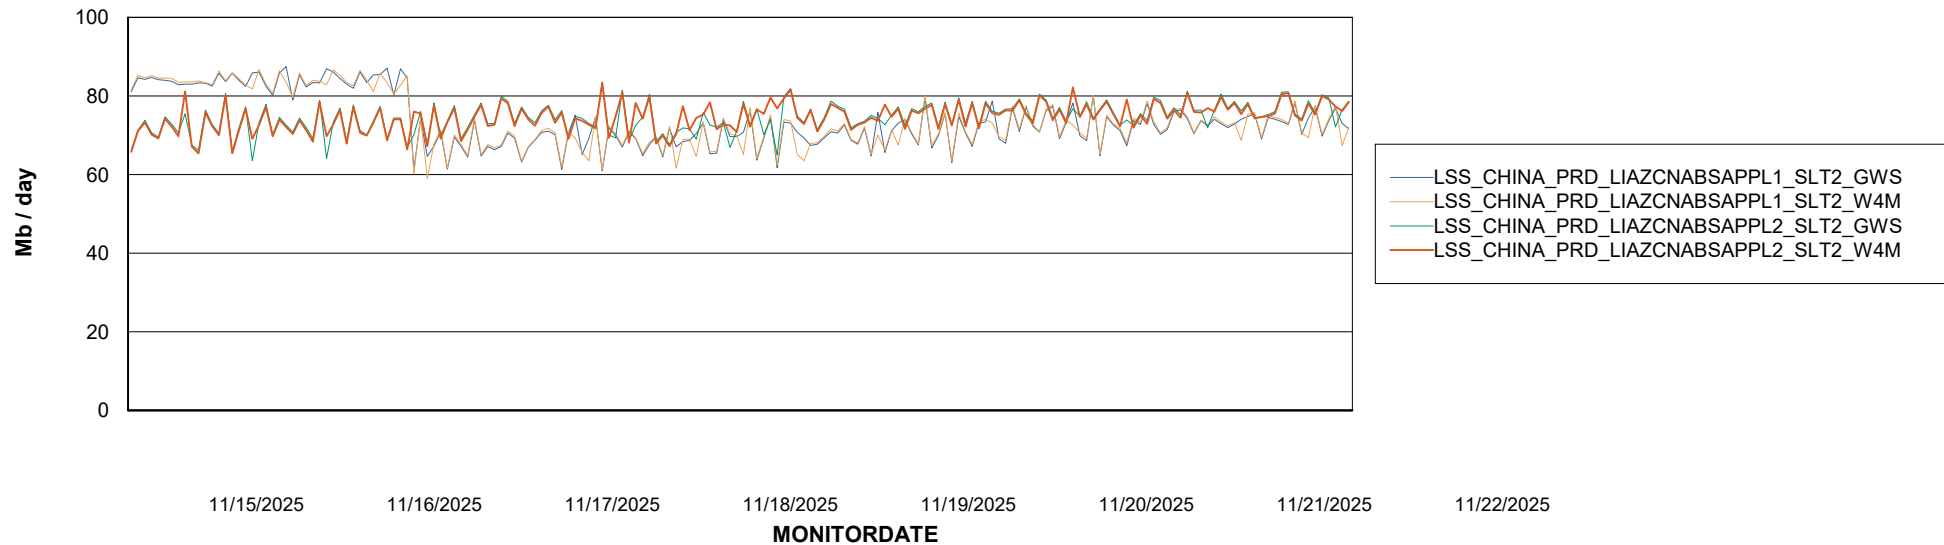

ABSSolute Web Component Services

Avg memory used per ABS Web component