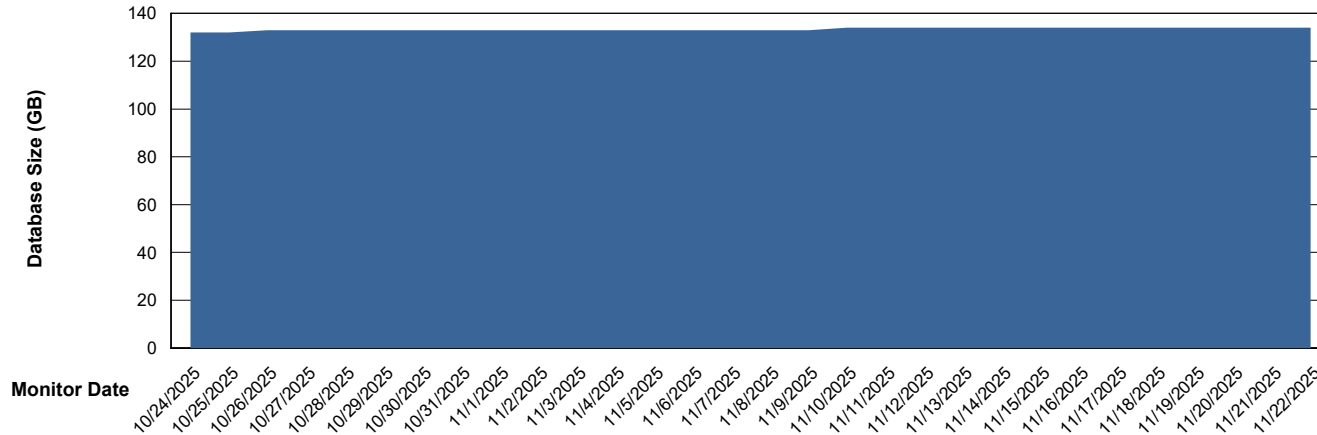

DATABASE SIZE LLG_ABSBI01_BI_PROD_ABS1

Database growth over last month