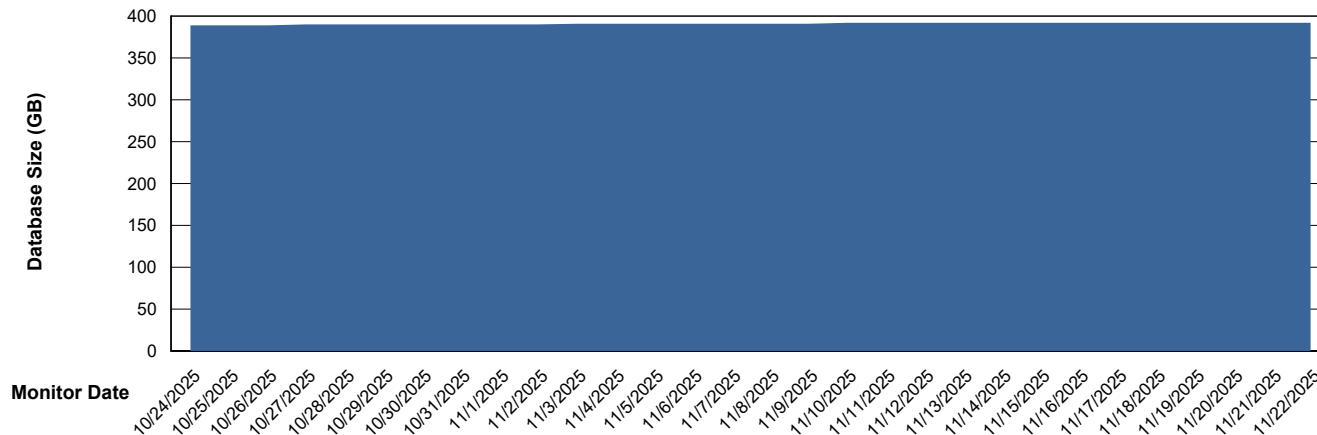

DATABASE SIZE LLG_ABSDB01_PROD_ABS1

Database growth over last month