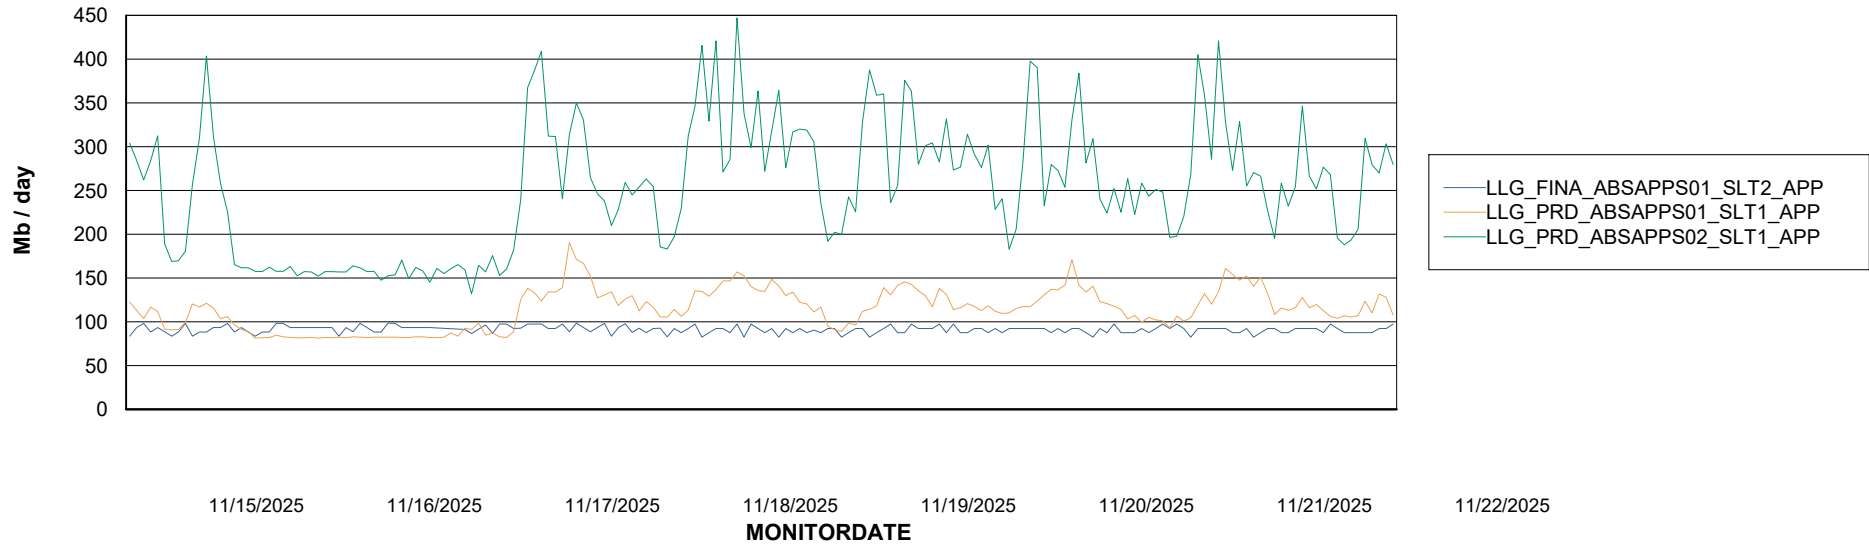

ABSSolute Application Server Services

Avg memory used per ABS Server Service