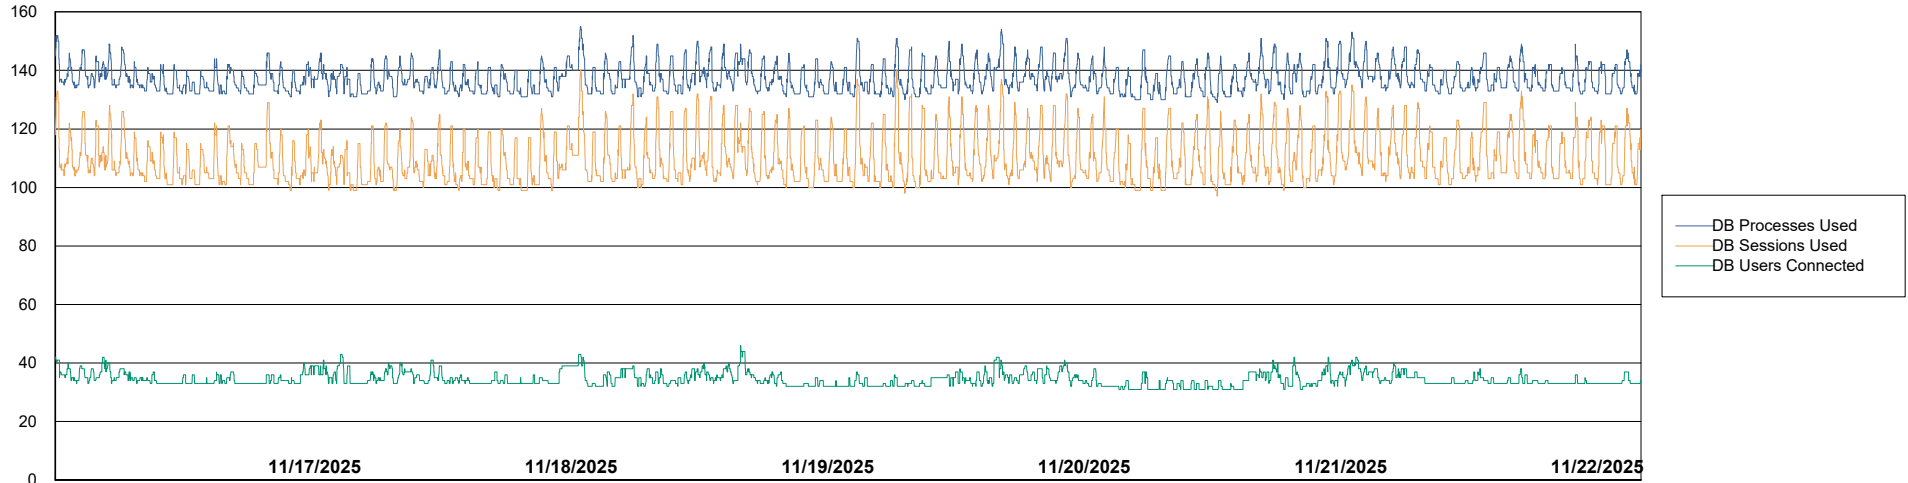

Weekly SLA Customer Report

Customer LLG_Production
Database ID 148

Database Performance LLG_ABSBI01_BI_PROD_ABS1

Weekly SLA Customer Report

Customer LLG_Production
Database ID 148

Database Performance LLG_ABSDB01_PROD_ABS1