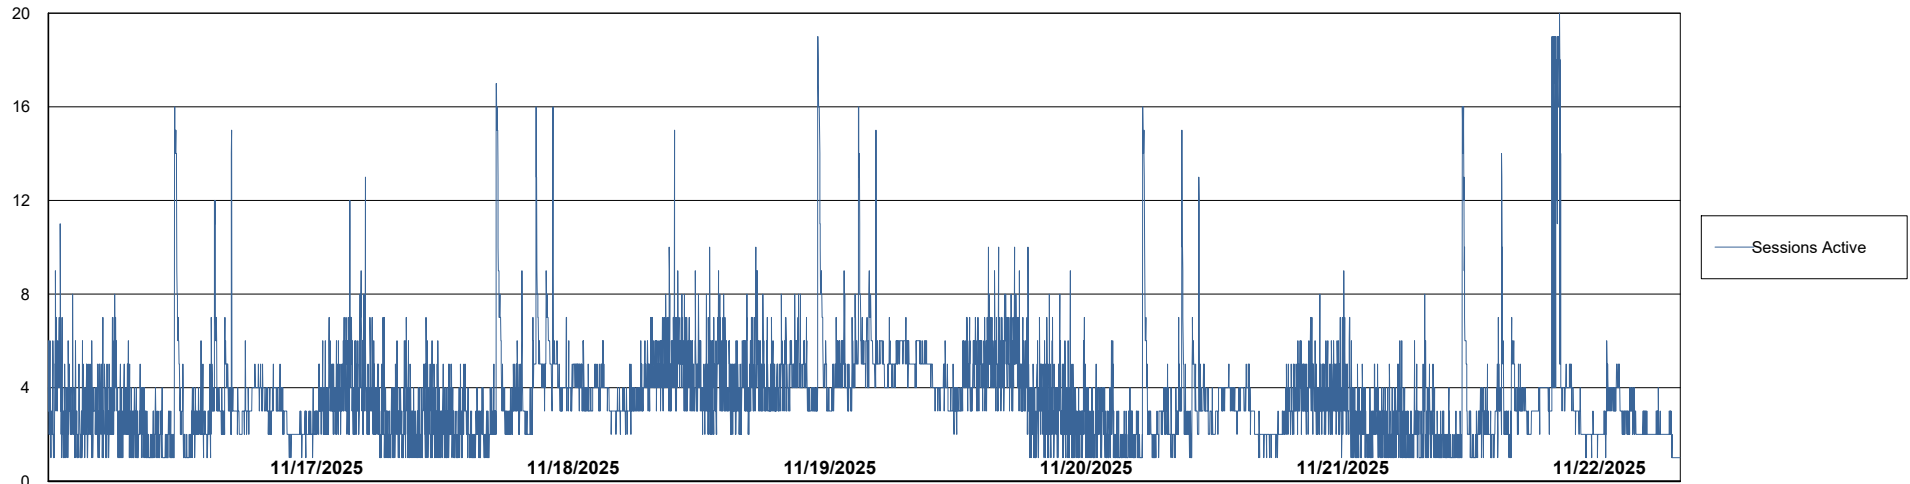

Weekly SLA Customer Report

Customer KLH_Production (24/7)
Database ID 139

Database Performance KLH_PRD_SRSBIDB02_ABS1

Weekly SLA Customer Report

Customer KLH_Production (24/7)
Database ID 139

Database Performance KLH_PRD_SRSDDB01_ABS1