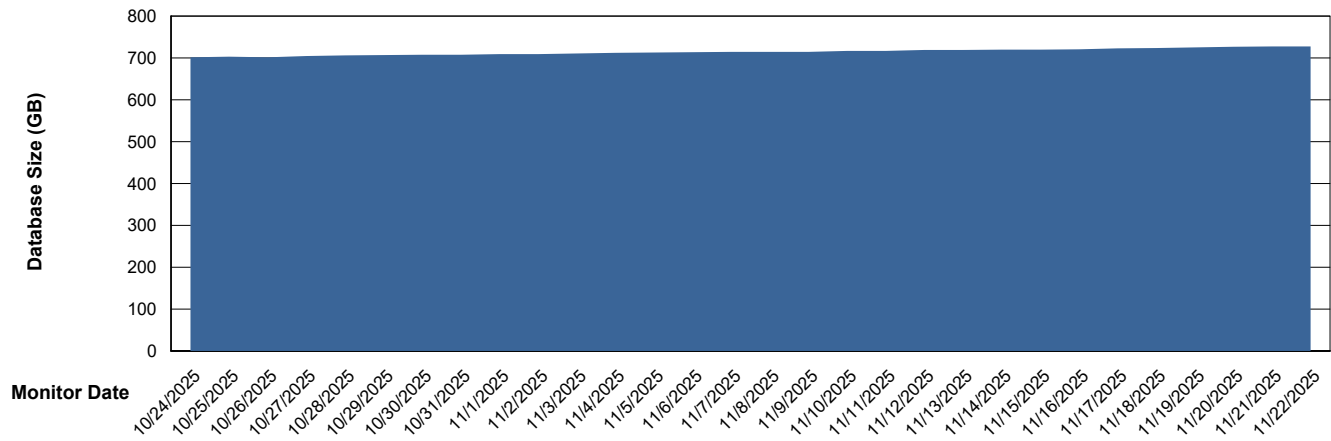

Customer KLH_Production (24/7)
Database ID 139

DATABASE SIZE KLH_PRD_SRSBIDB02_ABS1

Database growth over last month

DATABASE SIZE KLH_PRD_SRSDB01_ABS1

Database growth over last month

Weekly SLA Customer Report