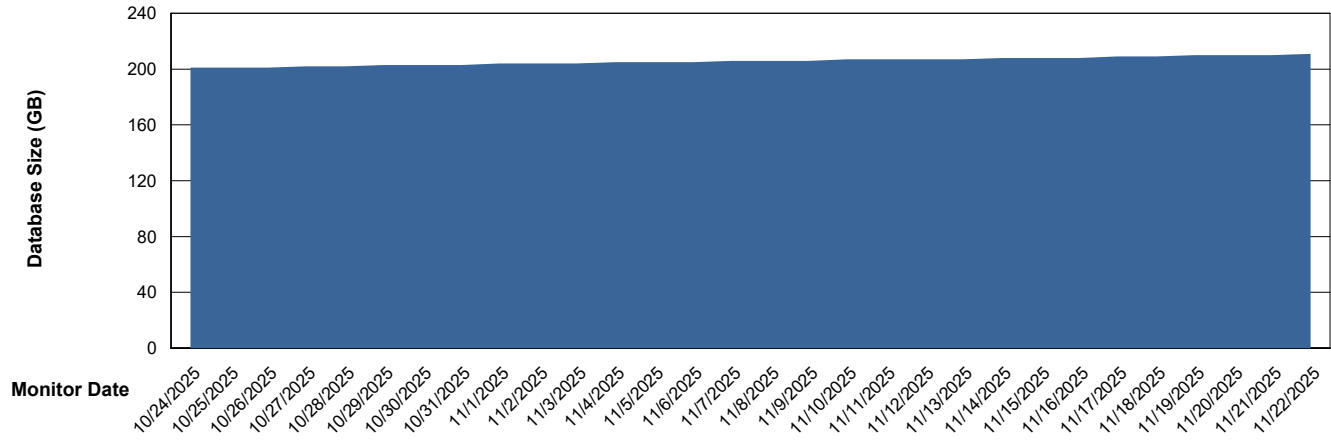

Weekly SLA Customer Report

Customer KLH_Production (24/7)
Database ID 139

Database Performance KLH_PRD_SRSD02_HSBABS1

DB Processes Max 1,000
DB Processes Max 4
DB Processes Max 0

Weekly SLA Customer Report

Customer KLH_Production (24/7)
Database ID 139

DATABASE SIZE KLH_PRD_SRSBIDB02_ABS1

Database growth over last month

DATABASE SIZE KLH_PRD_SRSDB01_ABS1

Database growth over last month

Weekly SLA Customer Report