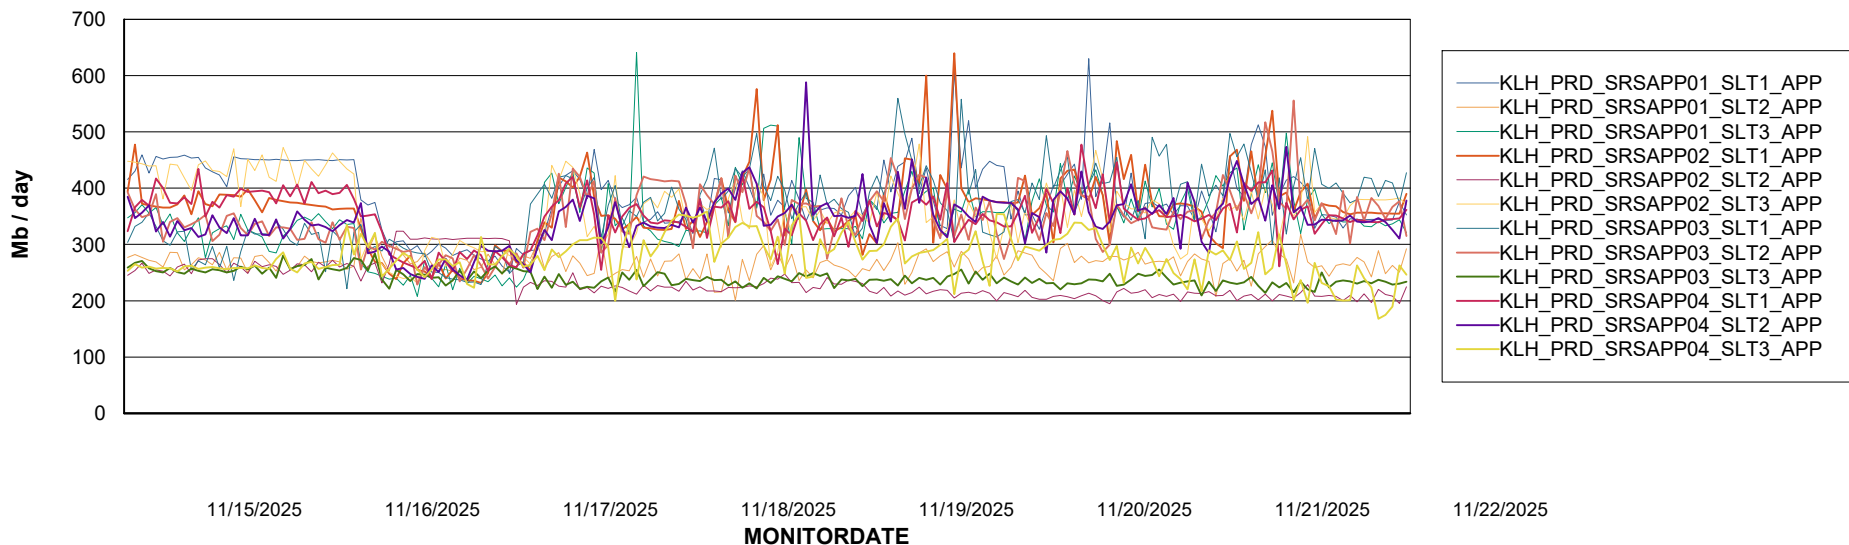

ABSSolute Application Server Services

Avg memory used per ABS Server Service