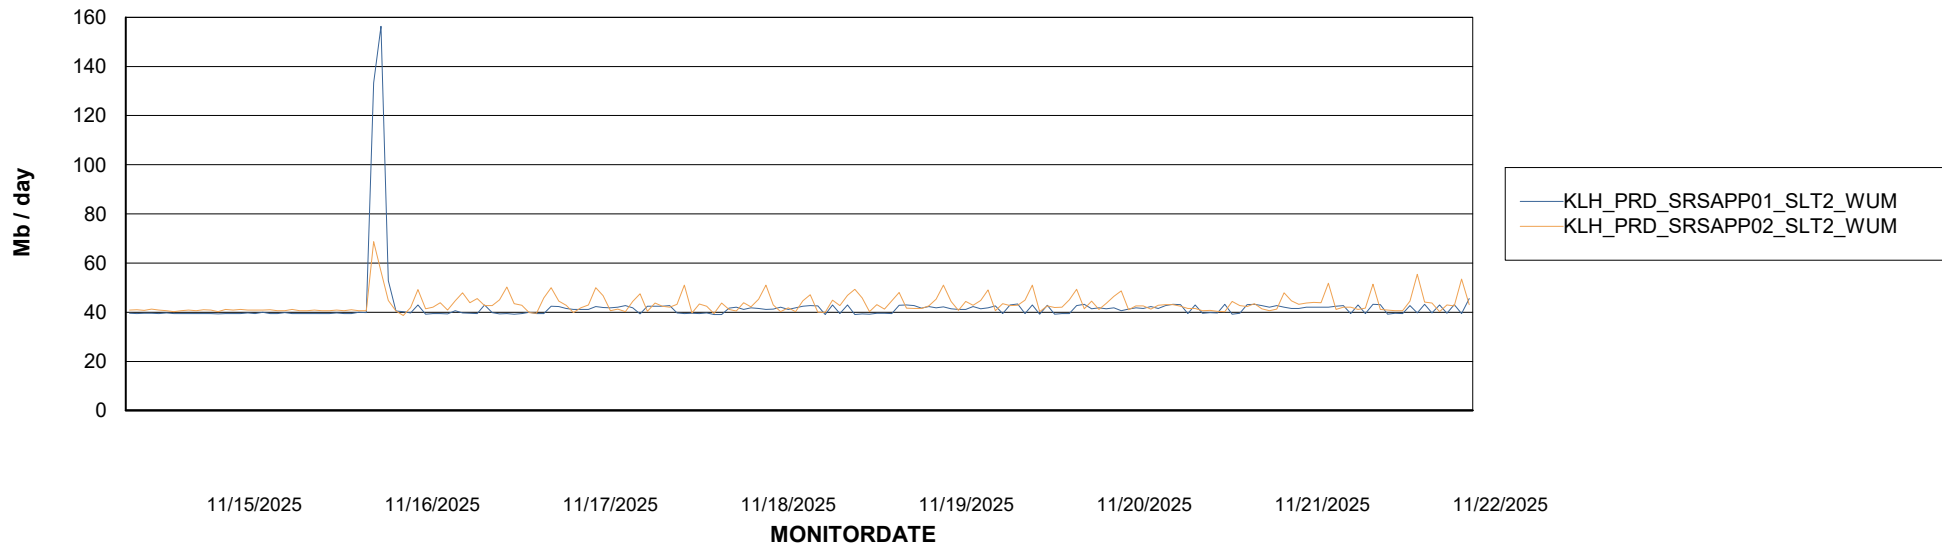

ABSSolute Web Component Services

Avg memory used per ABS Web component