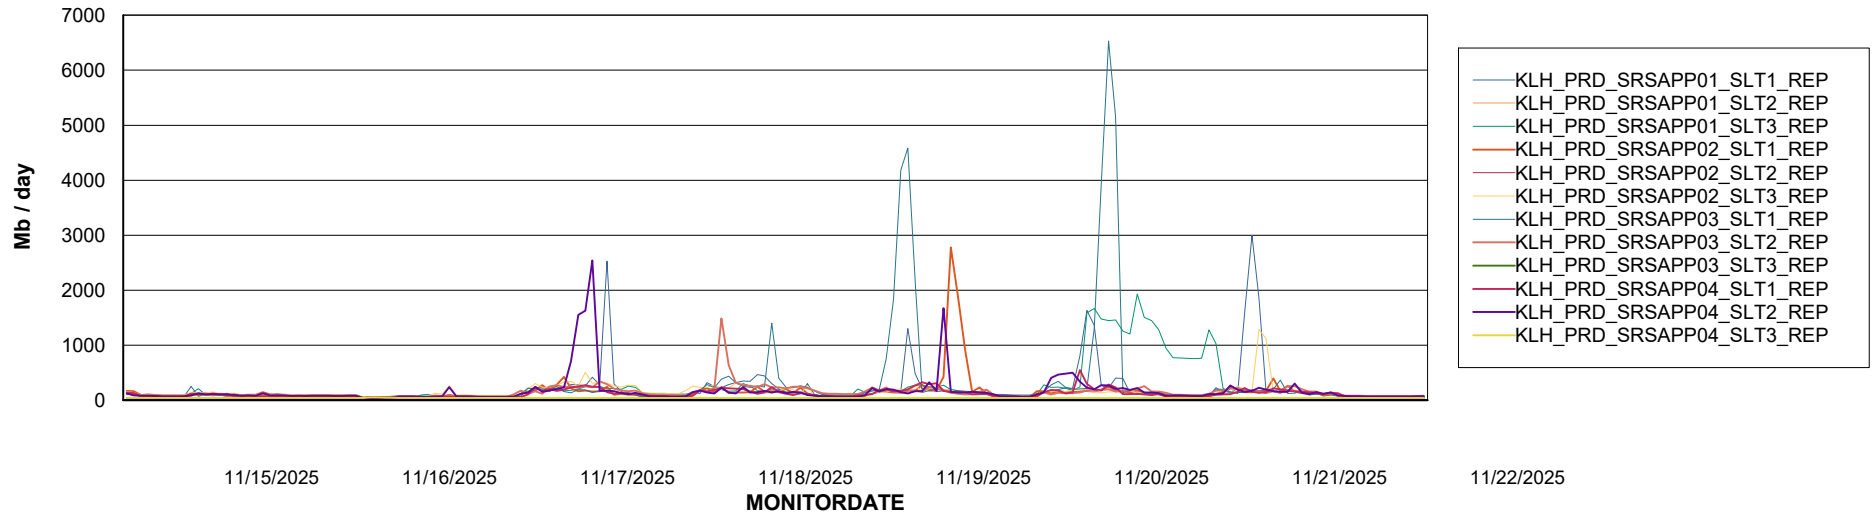

ABSSolute Application ReportServer Services

Avg memory used per ReportServer Service