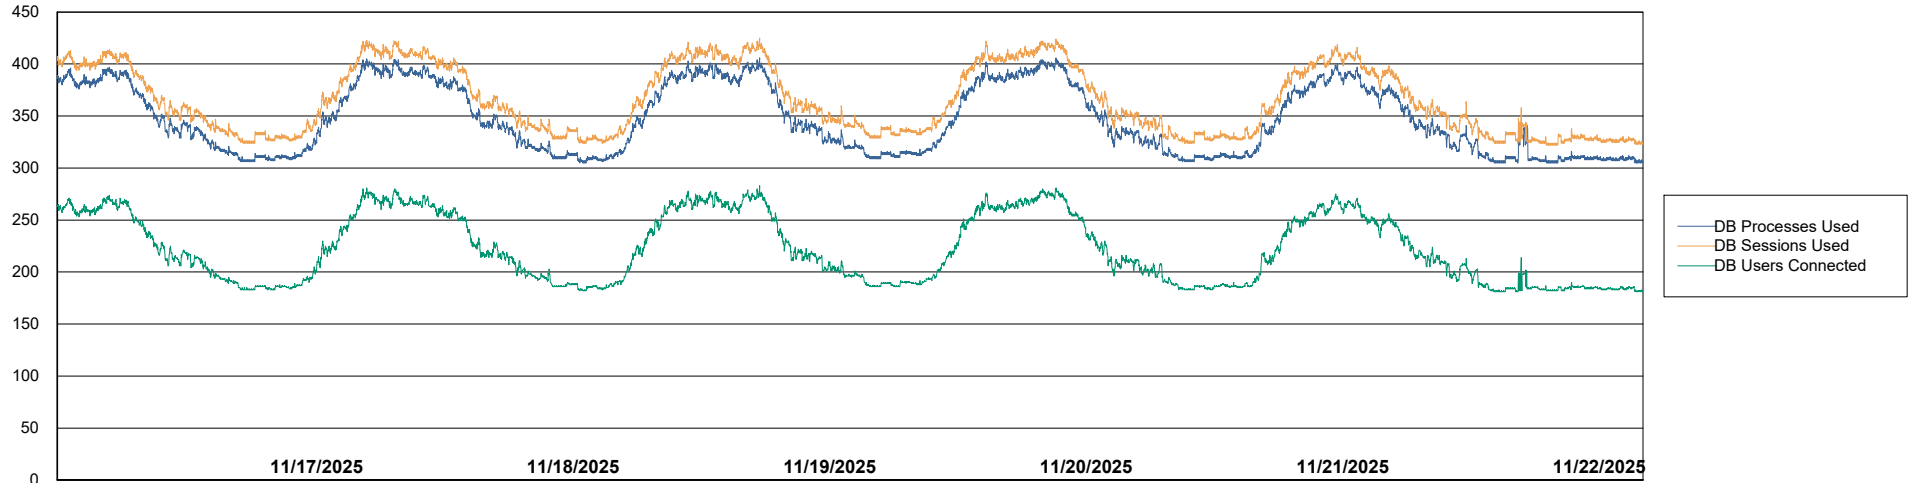

Weekly SLA Customer Report

Customer KLH_Production (24/7)
Database ID 139

Database Performance KLH_PRD_SRSBIDB02_ABS1

Weekly SLA Customer Report

Customer KLH_Production (24/7)
Database ID 139

Database Performance KLH_PRD_SRSDDB01_ABS1