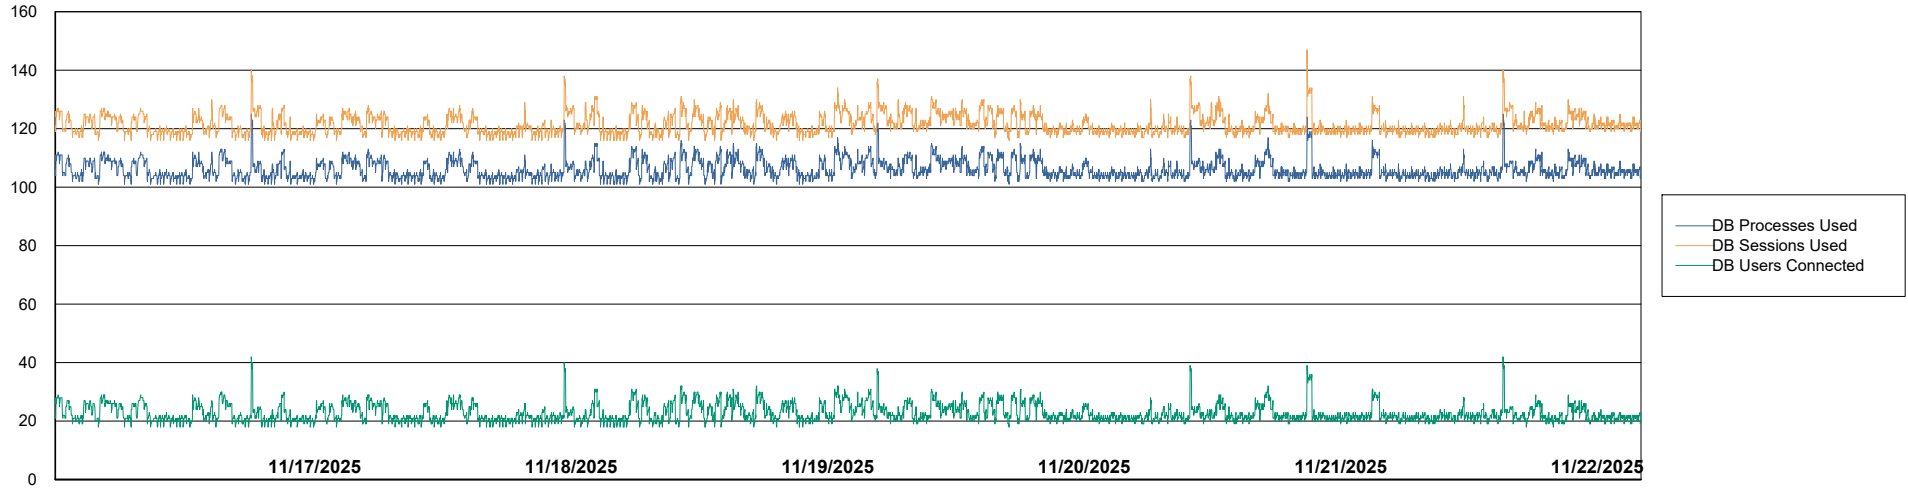

Weekly SLA Customer Report

Customer KLH_Production (24/7)
Database ID 139

Database Performance KLH_PRD_SRSBIDB02_ABS1

Weekly SLA Customer Report

Customer KLH_Production (24/7)
Database ID 139

Database Performance KLH_PRD_SRSDDB01_ABS1