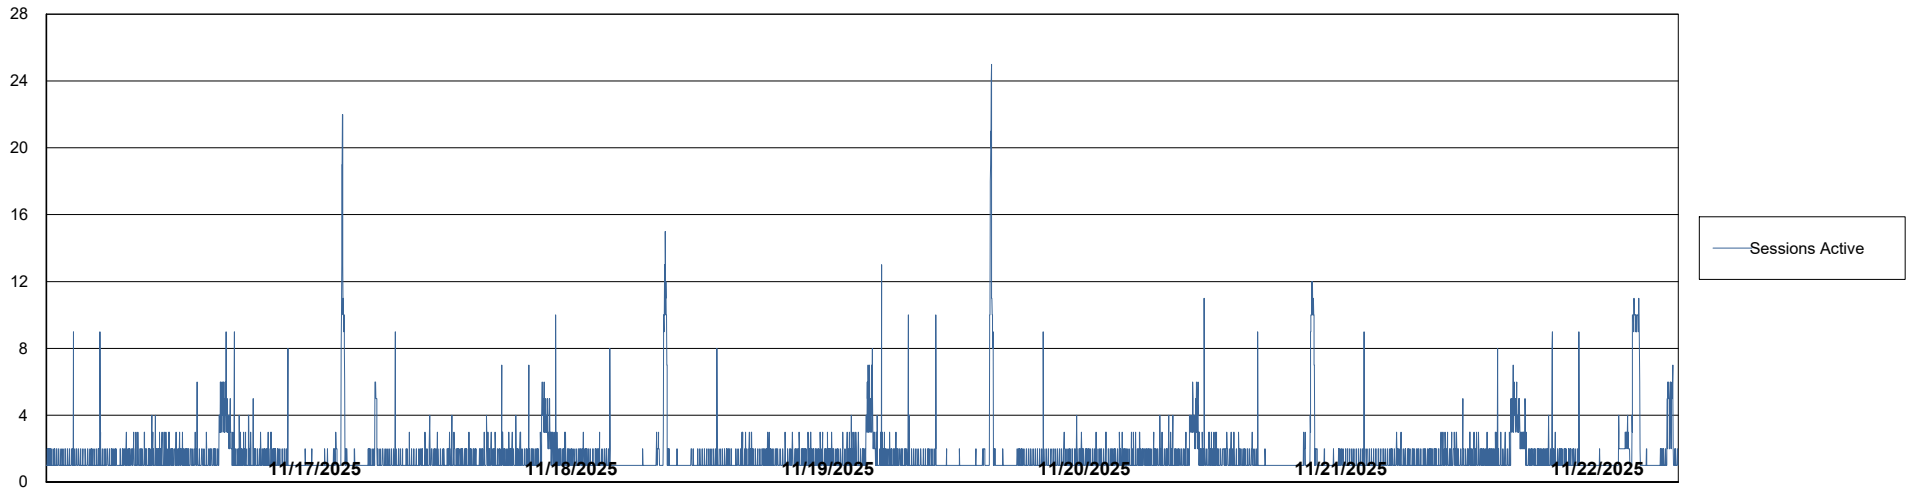

Database Performance KBR-DBS1-TOR_PROD_ABS1