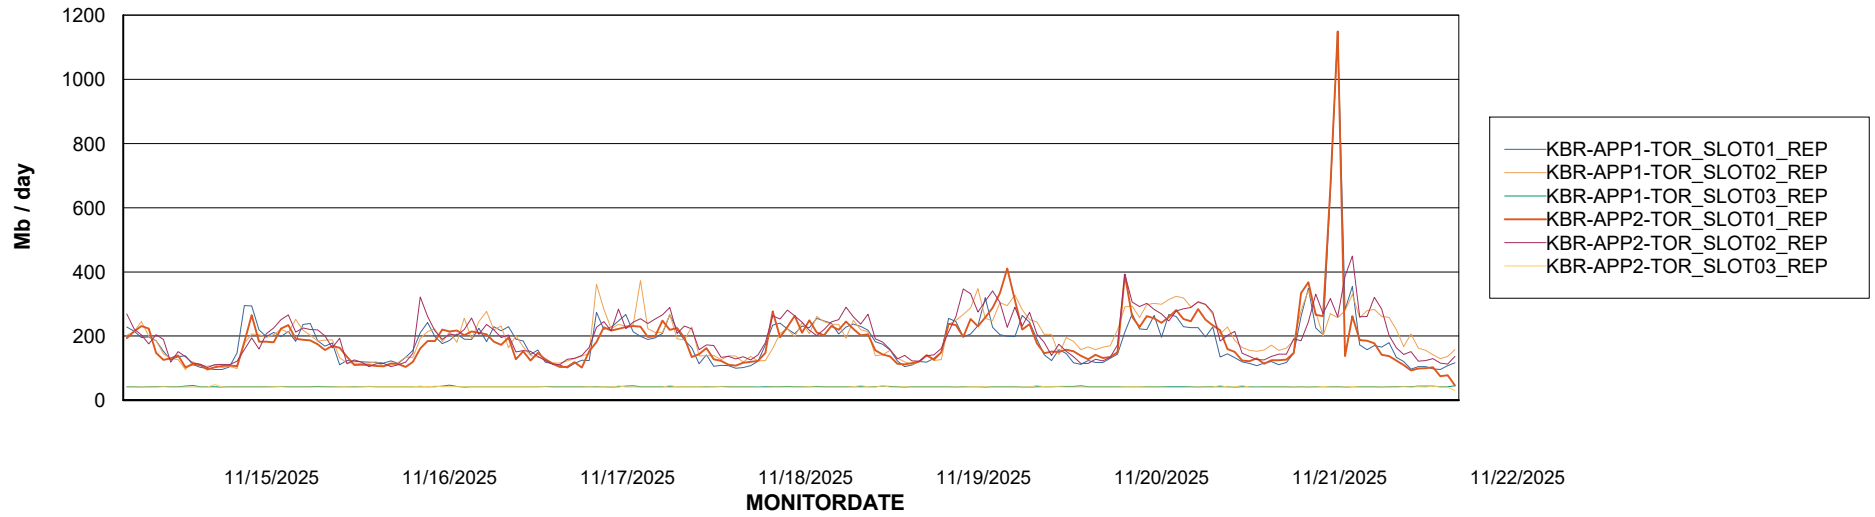

ABSSolute Application ReportServer Services

Avg memory used per ReportServer Service