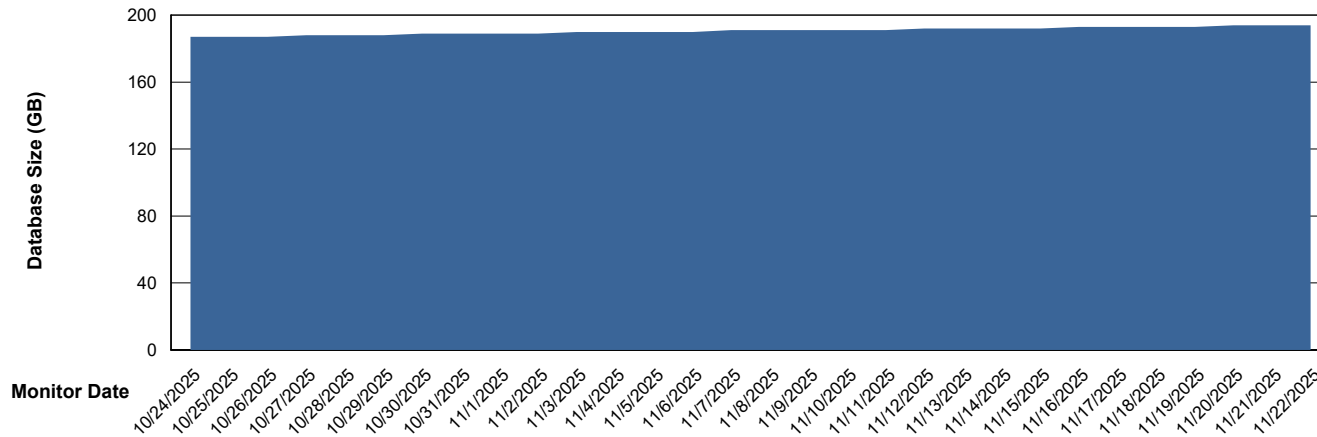

DATABASE SIZE KBR-DBS1-TOR_PROD_ABS1

Database growth over last month