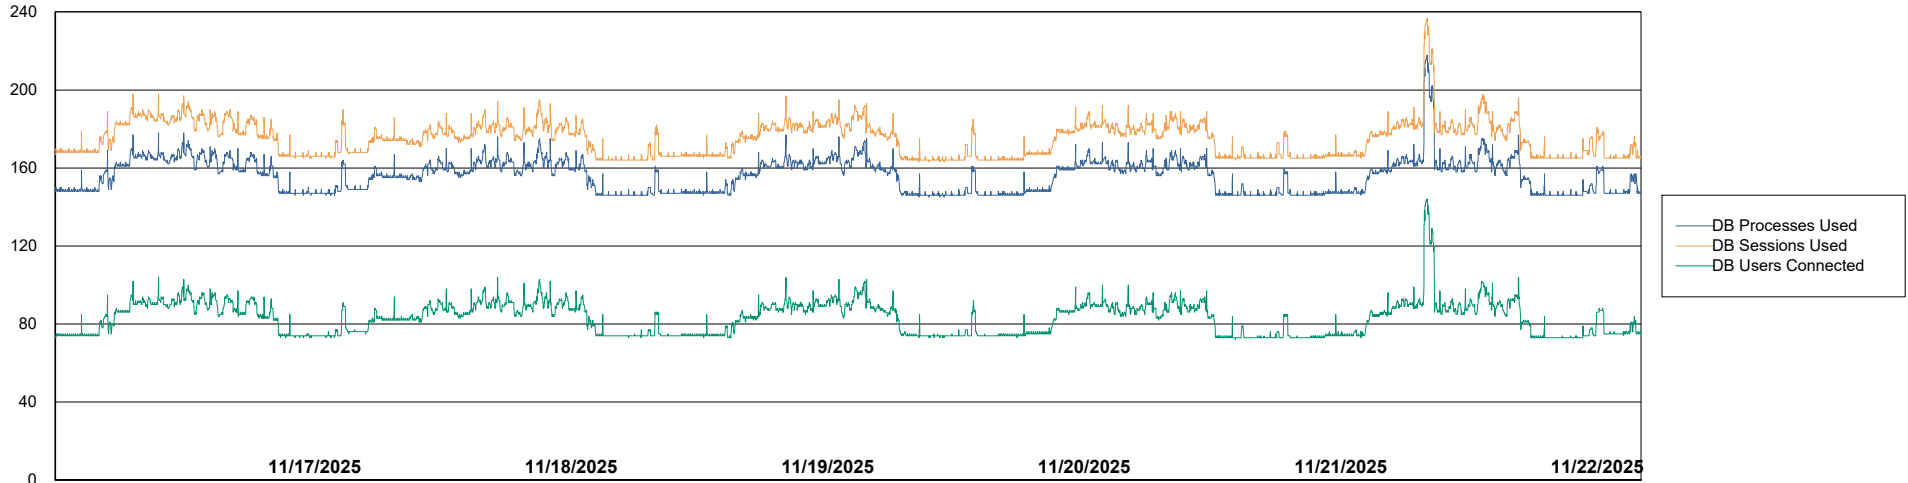

Database Performance KBR-DBS1-TOR_PROD_ABS1