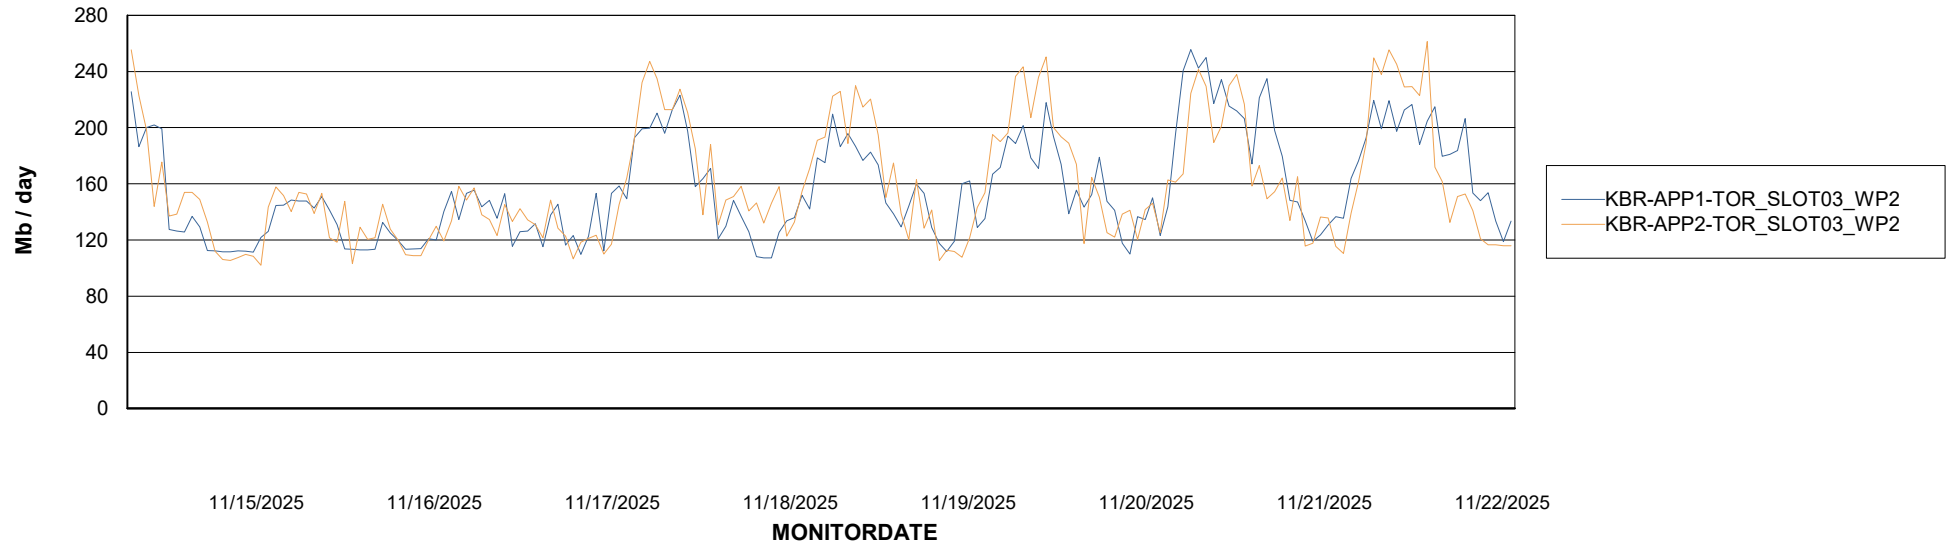

ABSolute Web Component Services

Avg memory used per ABS Web component