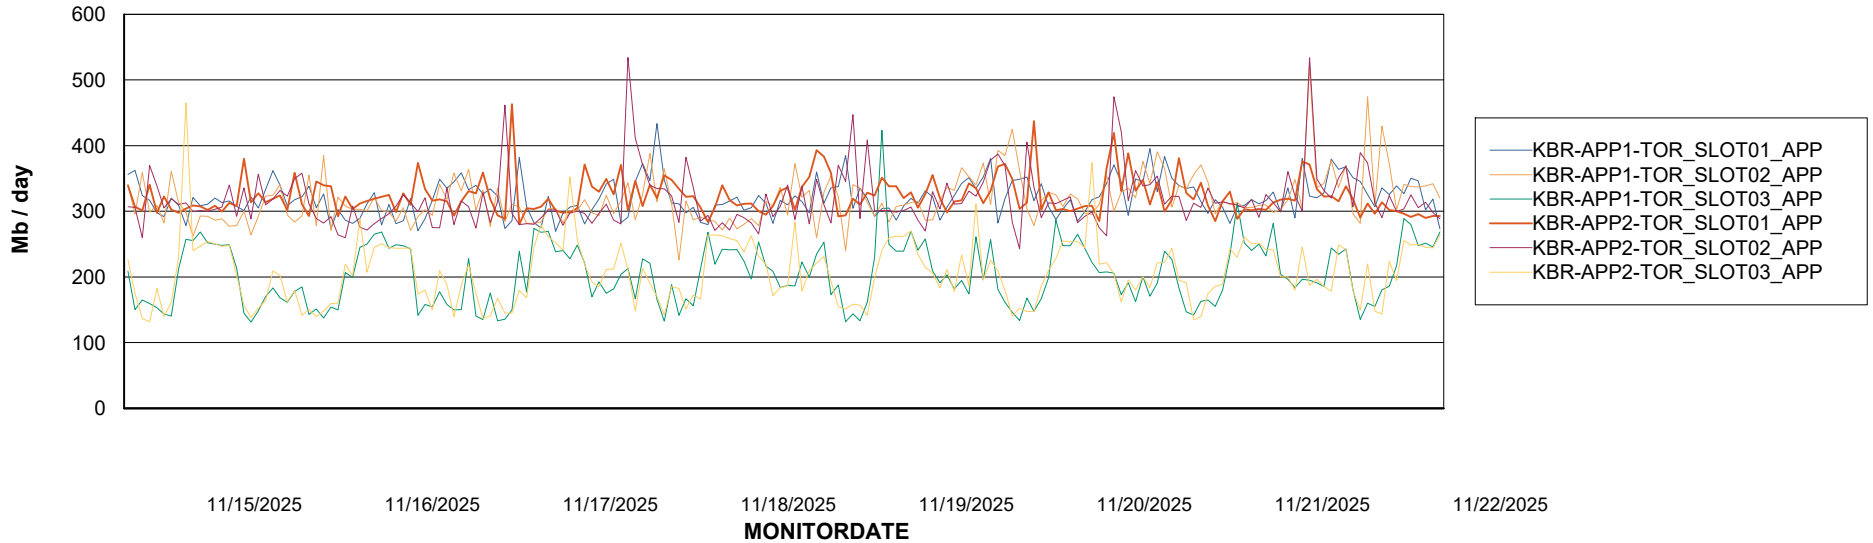

ABSSolute Application Server Services

Avg memory used per ABS Server Service