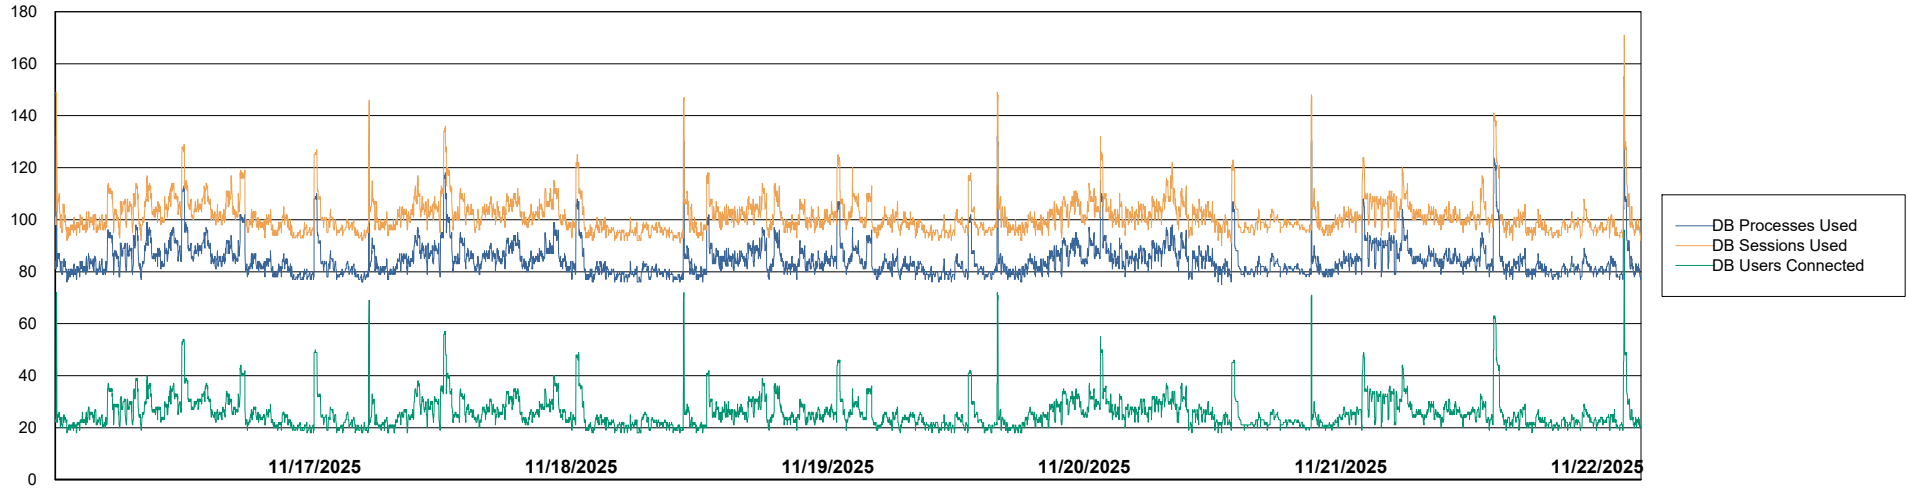

Database Performance KBR-BI-TOR_PROD_ABS1