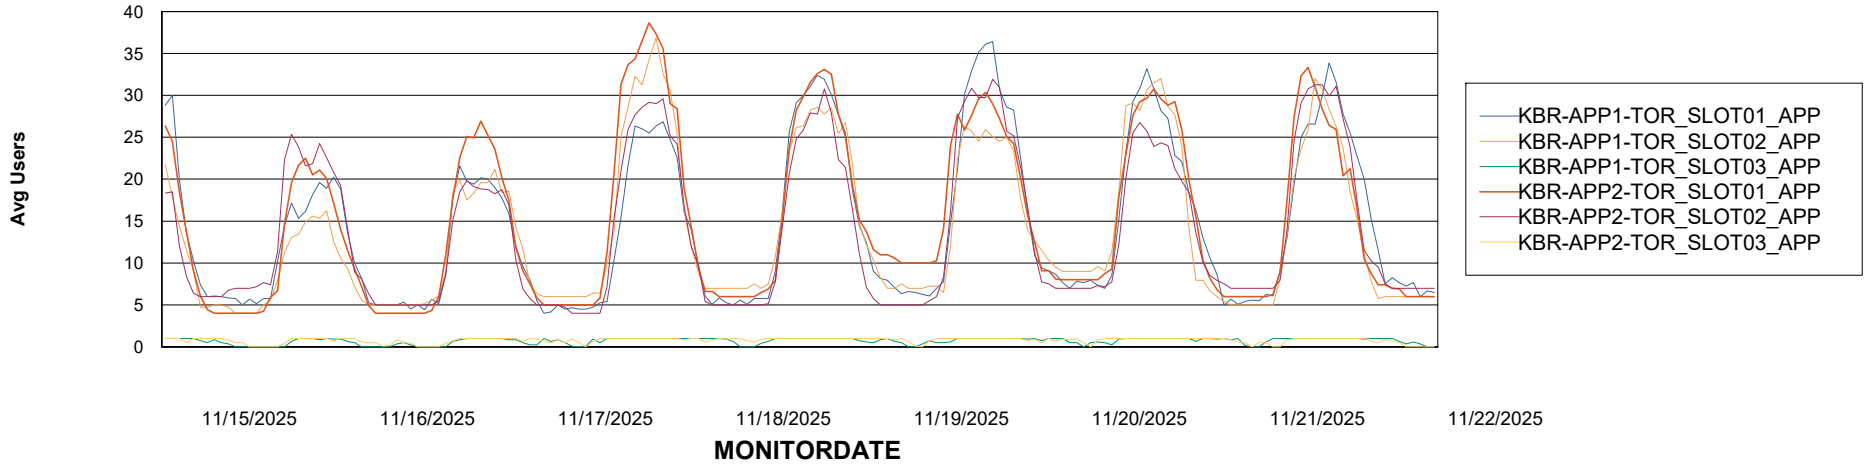

Avg users per day per ABS server