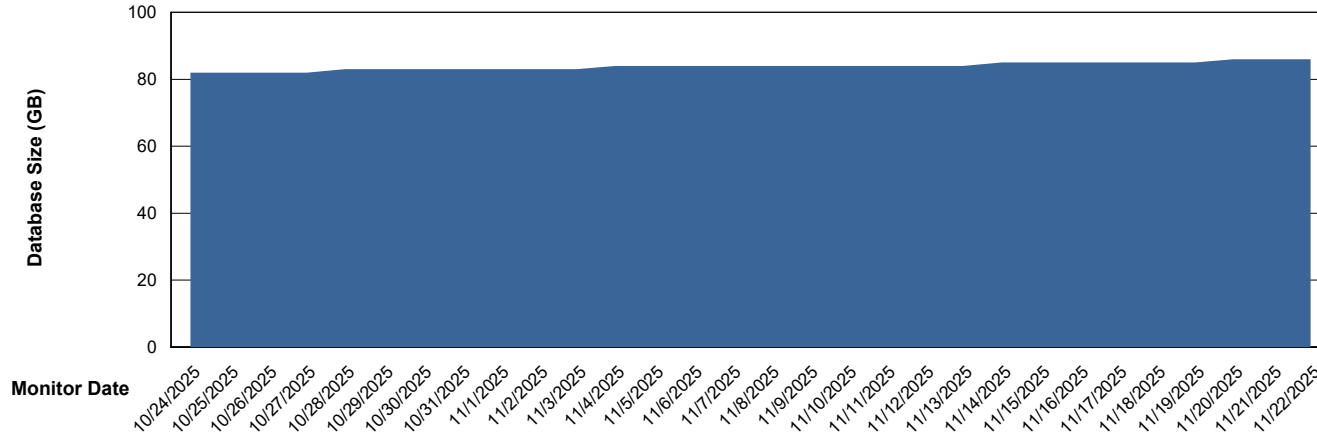

DATABASE SIZE KBR-BI-TOR_PROD_ABS1

Database growth over last month